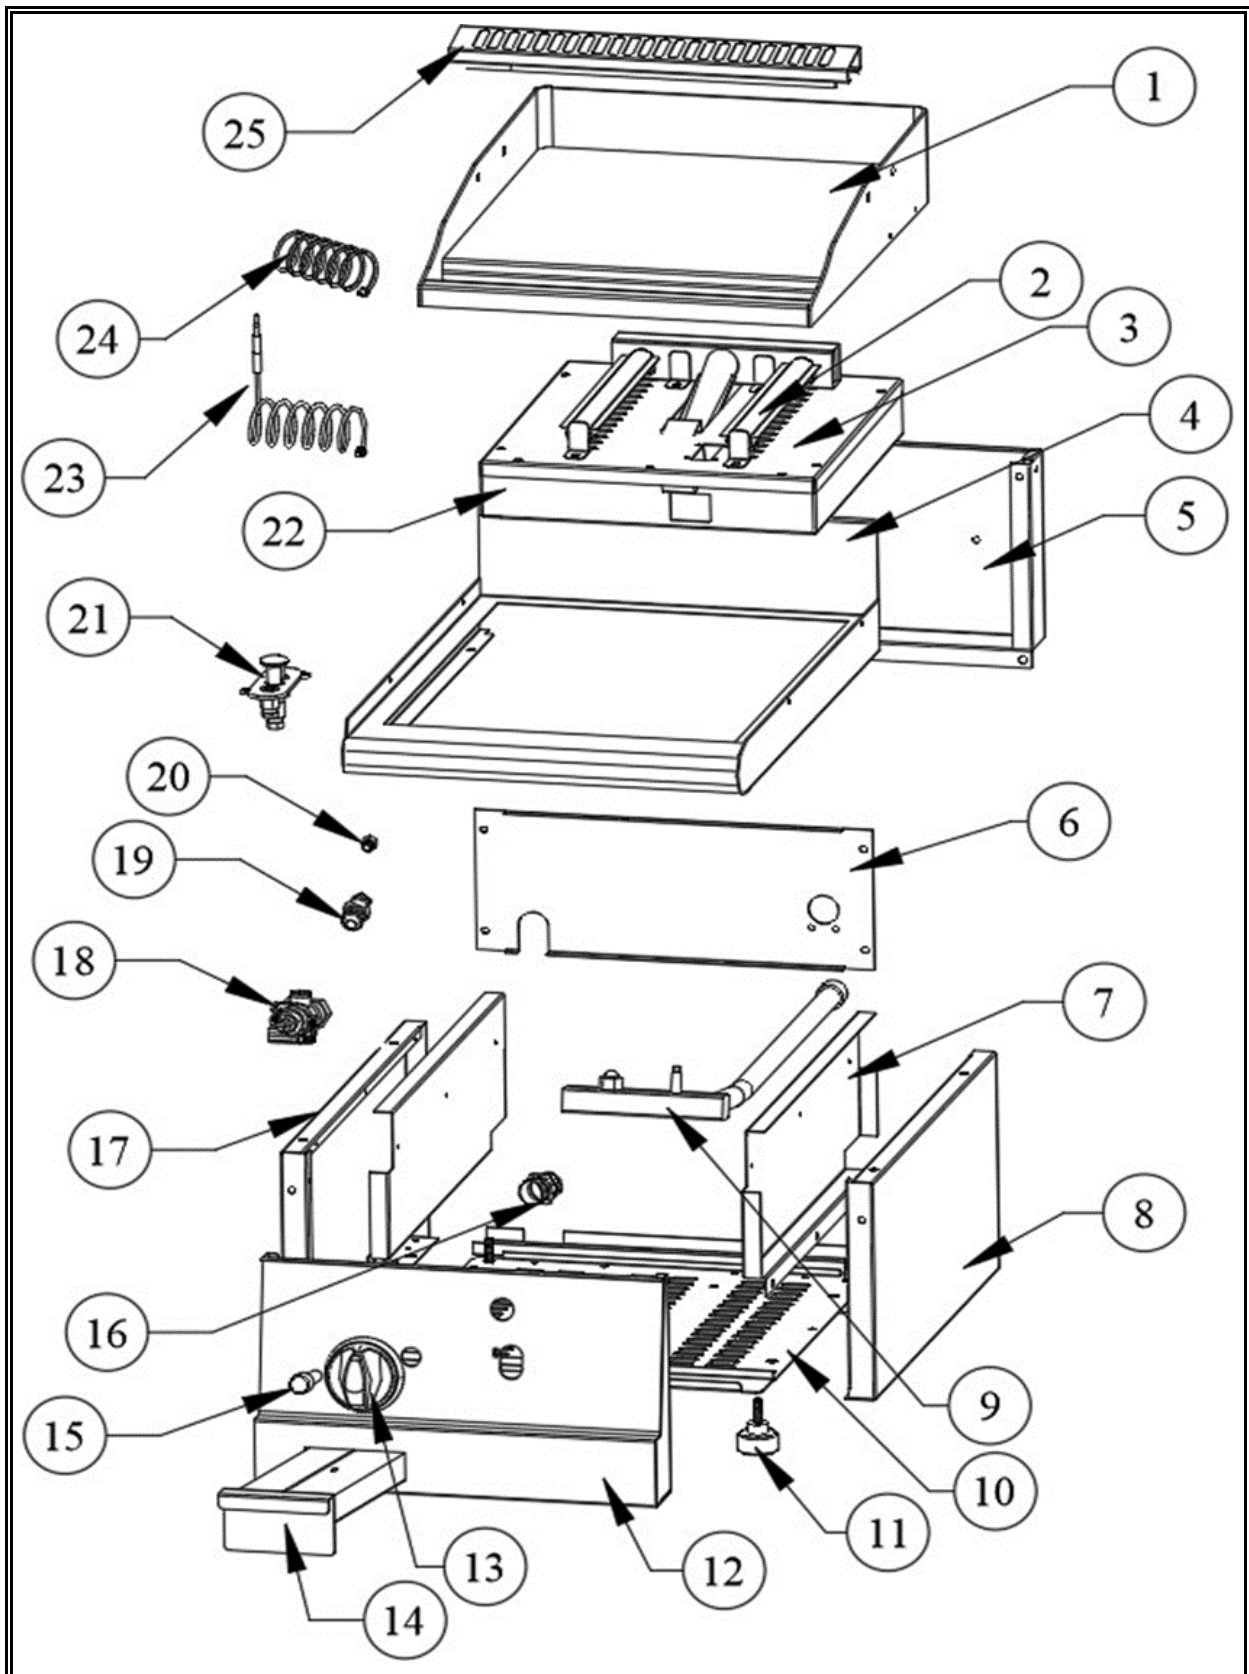

# CombiSteel

**7178.0025**

**v1.0**

Onderdelen informatie  
Erzatzteil information  
Spare part information  
Information de pièces

**CombiSteel**

7178.0025

## Onderdelenlijst 7178.0025

POS:	Art.No.:	Omschrijving:	Aantal:
1		Plate	1
2	CS9289.0065	Burner	1
3		Bottom Combustion Chamber	1
4		Top Table	1
5		Upper Back Panel	1
6		Back Panel	1
7		Side Panel Isolation	2
8		Right Side Panel	1
9	CS9289.0070	Gas Tank	1
10		Bottom Part	1
11	CS9289.0030	Adjustable Legs	4
12		Front Panel	1
13	CS9289.0660	Ø8 Knob	1
13A	CS9289.0907	Knob Pad with Igniter	1
14		Oil Drawer	1
15	CS9289.0665	Piezo Igniter	1
16		1/2-1/2" Gas Inlet Fitting Part 35mm	1
17		Left Side Panel	1
18	CS9289.0075	Gas Valve	1
19	CS9289.0880	3/8"-5/16" Inj Inlet	1
20	CS9289.0085	M8 Inj LPG Ø1.20mm	1
20A	CS9289.0090	M8 Inj NG Ø1.80mm	1
21	CS9289.1380	Aluminized Pilot	1
22		Combustion Chamber	1
23	CS9401.0402	M8 Thermocouple 80cm	1
24	CS9289.1330	Igniter Cable 80cm	1
25	CS9289.1074	Chimney Part	1