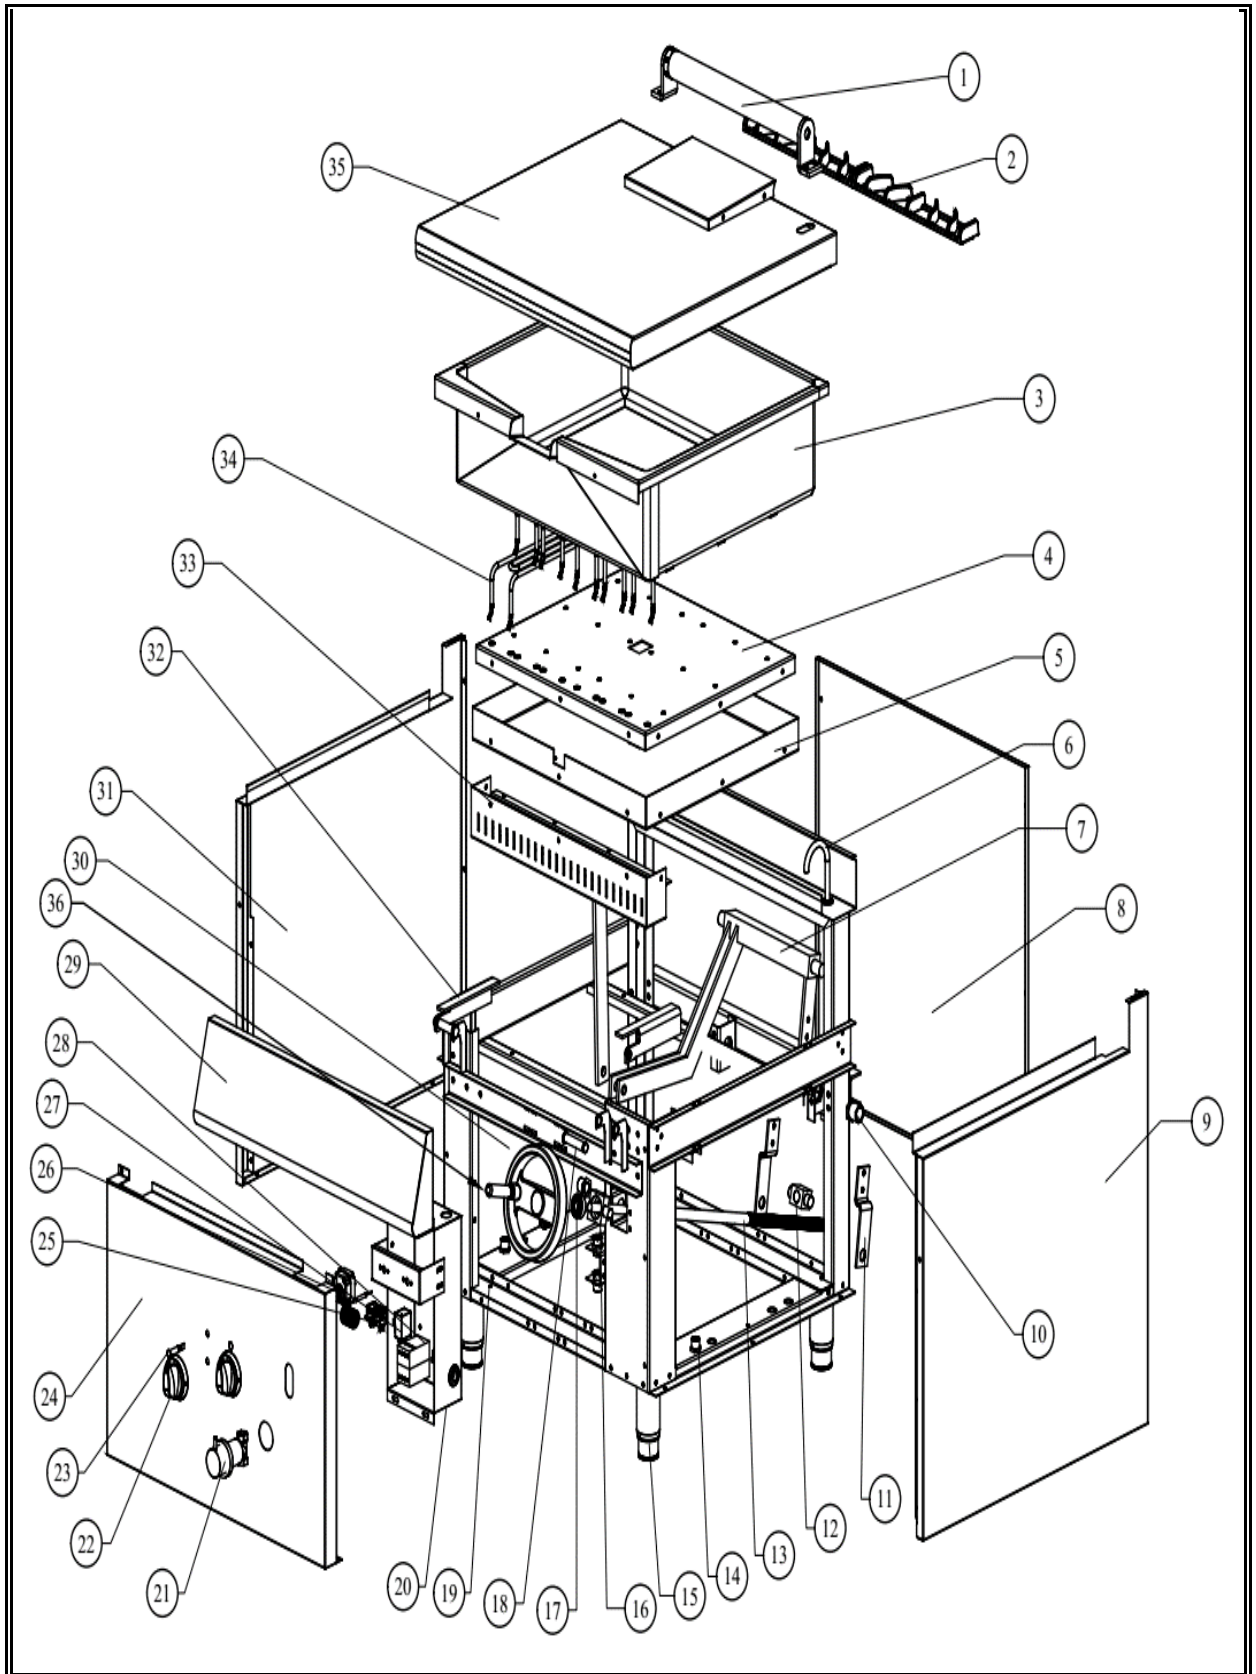

7178.0545

Onderdelen informatie
Erzatzteil information
Spare part information
Information de pièces

POS:	Art.No.:	Omschrijving:	Aantal:
1		Lifting Mechanism	1
2	9289.0280	Iron Cast Chimney	2
3		Pan	1
4		Isolation Top Panel	1
5		Isolation Bottom Panel	1
6	9289.0825	Water Filling Pipe	1
7		Lifting Mechanism	1
8		Back Panel	1
9		Right Side Panel	1
10	9289.0830	Brass Bearing	4
11		Back Lifting PArt	2
12		Lifting Brass Nut	1
13		Lifting Axle	1
14	9289.0835	Water Inlet	1
15	9289.0405	Adjustable Legs	4
16		Bearing House	1
17	9289.0840	Ball-bearing	1
18		Lifting Pin	2
19		Carcass	1
20		Electric Board	1
21	9289.0585	Filling Tap	1
22	9289.0650	Knob	2
23	9289.0050	Light Indicator	2
24		Front Panel	1
25	9289.0130	Main Switch	1
26	9289.0120	Thermostat	1
27	9289.0600	Limit Thermostat	1
28	9289.0605	Contactoer	1
29		Front Panel	1
30	9289.0165	Lifting Flywheel	1
31		Side Panel Left	1
32		Lifting Pin Fixing	2
33		Resistance Protect Plate	1
34	9289.0595	Resistance	1
35		Lid	1
36	9289.0610	Bakelite Handle M10	1