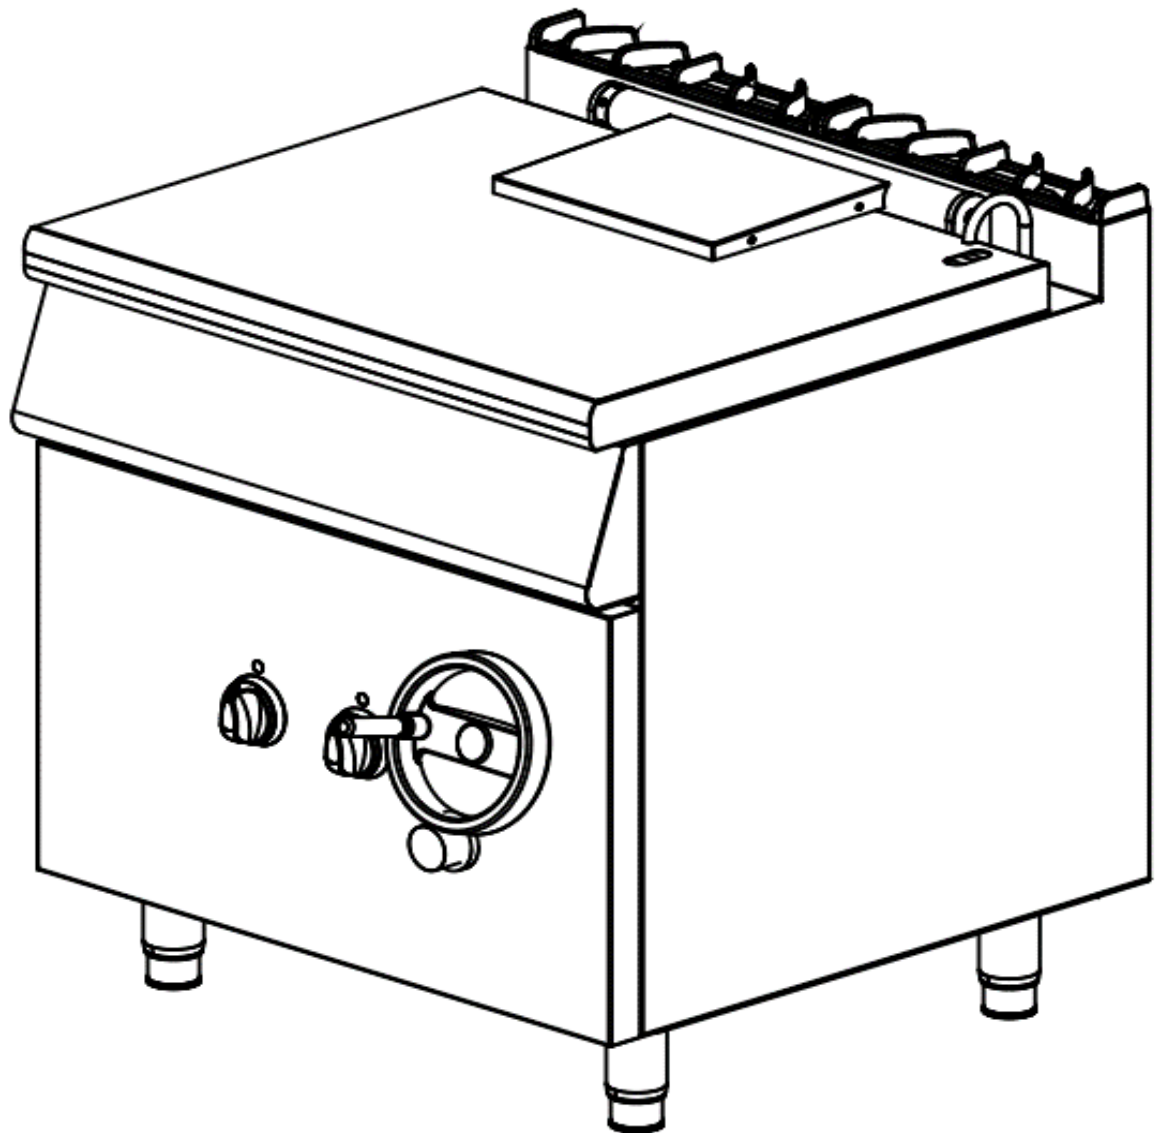

7178.0545

Onderdelen informatie
Erzatzteil information
Spare part information
Information de pièces

POS:	Art.No.:	Omschrijving:	Aantal:
1		Lifting Mechanism	1
2	9289.0280	Iron Cast Chimney	2
3		Pan	1
4		Isolation Top Panel	1
5		Isolation Bottom Panel	1
6	9289.0825	Water Filling Pipe	1
7		Lifting Mechanism	1
8		Back Panel	1
9		Right Side Panel	1
10	9289.0830	Brass Bearing	4
11		Back Lifting PArt	2
12		Lifting Brass Nut	1
13		Lifting Axle	1
14	9289.0835	Water Inlet	1
15	9289.0405	Adjustable Legs	4
16		Bearing House	1
17	9289.0840	Ball-bearing	1
18		Lifting Pin	2
19		Carcass	1
20		Electric Board	1
21	9289.0585	Filling Tap	1
22	9289.0650	Knob	2
23	9289.0050	Light Indicator	2
24		Front Panel	1
25	9289.0130	Main Switch	1
26	9289.0120	Thermostat	1
27	9289.0600	Limit Thermostat	1
28	9289.0605	Contactoer	1
29		Front Panel	1
30	9289.0165	Lifting Flywheel	1
31		Side Panel Left	1
32		Lifting Pin Fixing	2
33		Resistance Protect Plate	1
34	9289.0595	Resistance	1
35		Lid	1
36	9289.0610	Bakelite Handle M10	1