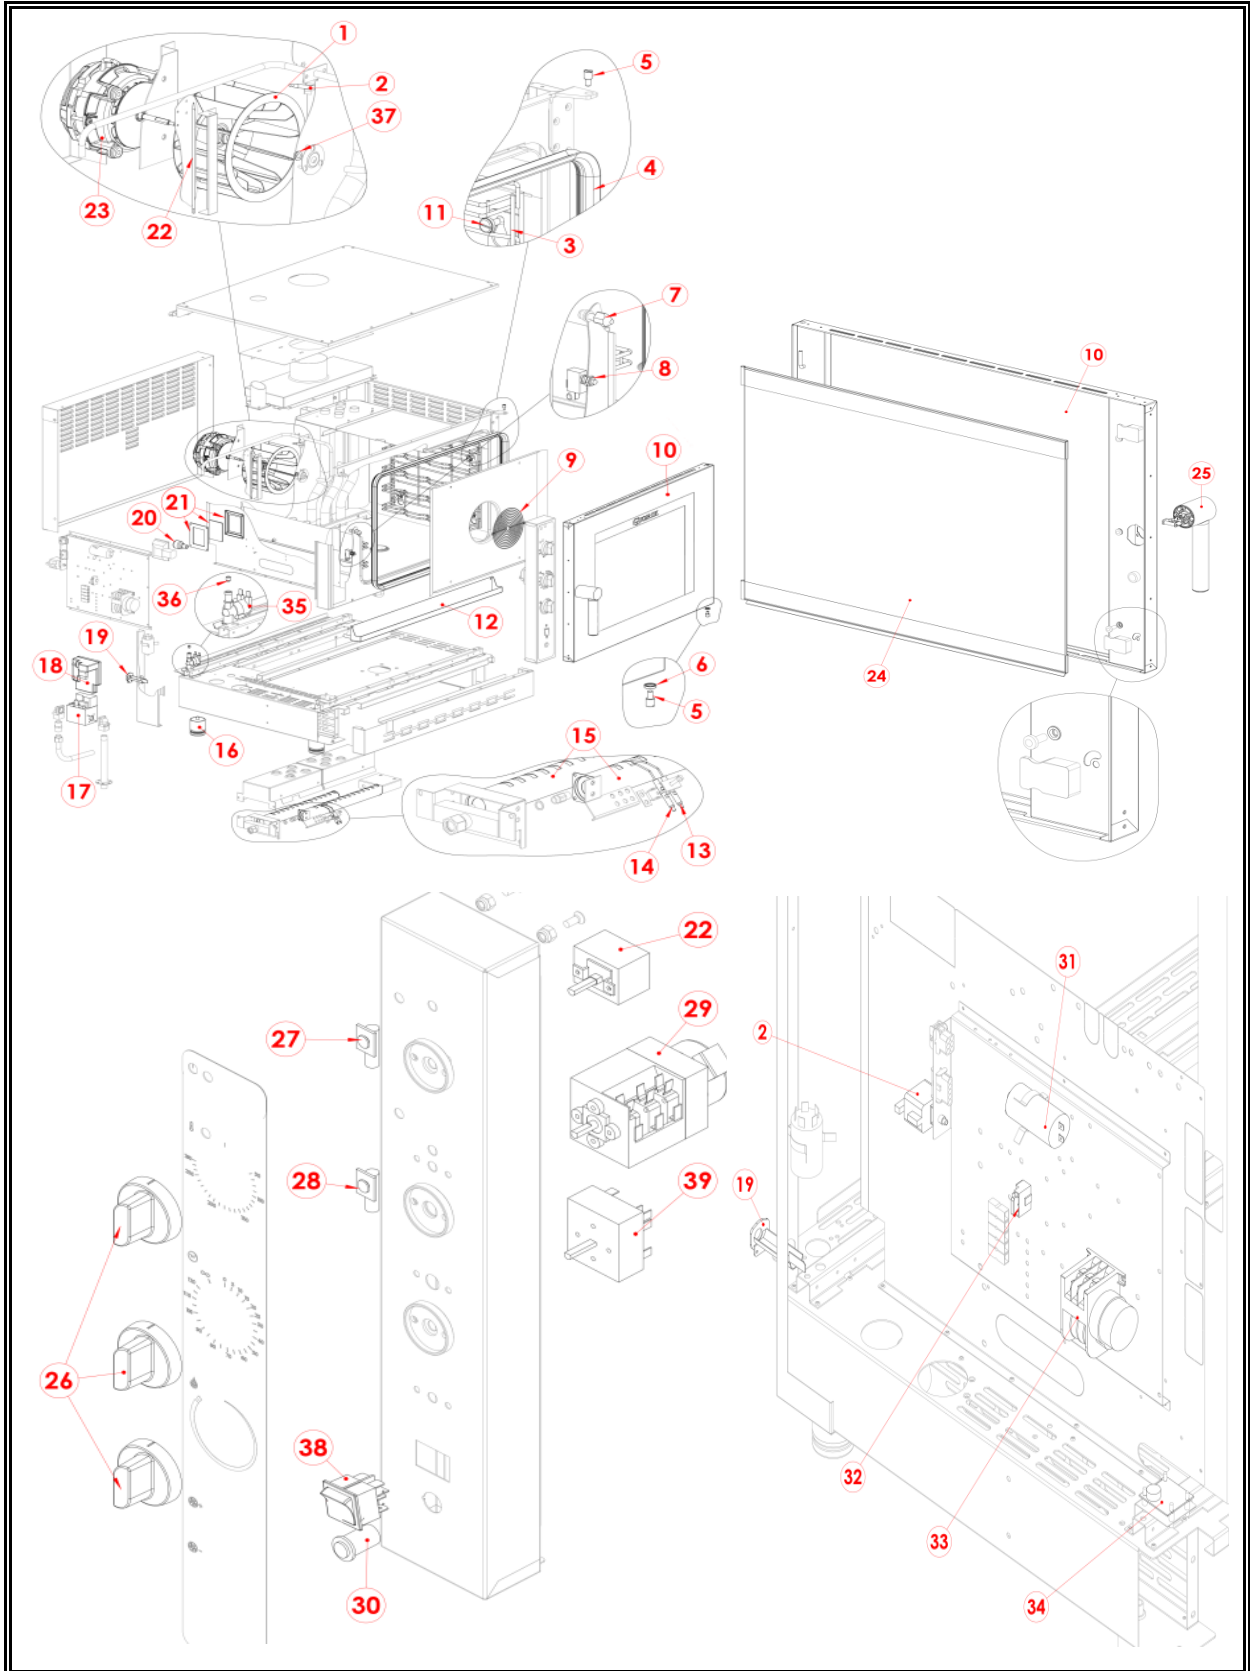

7466.0015

Onderdelen informatie
Erzatzteil information
Spare part information
Information de pièces

POS:	Art.No.:	Omschrijving:	Aantal:
1	CS9089.0410	Oven fan with polygonal blades 180x100	
2	CS9089.0075	Thermostat 1ph. safety.350°C 5519562030	
3		Grids rack	
4	CS9089.0200	Seal black	
5	CS9089.0305	Spindle for door	
6	CS9089.0306	Bush for door pin	
7		Whiting for closing	
8	CS9089.0160	Door microswitch	
9		Fan guard grid	
10		Door with glass	
11		Bearing pin for grids rack	
12		Condensation collector tray	
13	CS9102.0166	Flame control electrode	
14	CS9102.0169	Ignition spark-plug	
15	CS9102.0205	Burner	
16	CS9102.0213	Adjustable foot	
17	CS9102.0203	Valve body SIGMA(ECO) 0840014	
18	CS9089.0390	Flame control DBC	
19		Terminal block	
20	CS9393.0330	Oven light	
21	CS9089.0170	Kit lamp socket gasket	
22	CS9089.0288	Main thermostat	
23	CS9089.0255	Motor 1ph hp0,25	
24		Oven glass	
25	CS9102.0470	Oven door knob	
26		Silk-screened knob for oven	
27	CS9999.0062	Fluorescent pilot light (green)	
28	CS9999.0061	Neon pilot light (orange)	
29	CS9089.0125	Timer 120'	
30		Luminous reset push button	
31		Motor capacitor 12,5uF	
32		Fuseholder	
33	CS9089.0380	Motor rotation inverter	
34	CS9089.0565	Electronic buzzer board	
35	CS9102.0221	1-way solenoid valve with filter	
36	CS9089.0210	Nozzle for pipe humidifying	
37	CS9102.0125	Motor shaft seal	
38		2 speed switch	
39	CS9162.5310	Energy regulator 16A 220V	