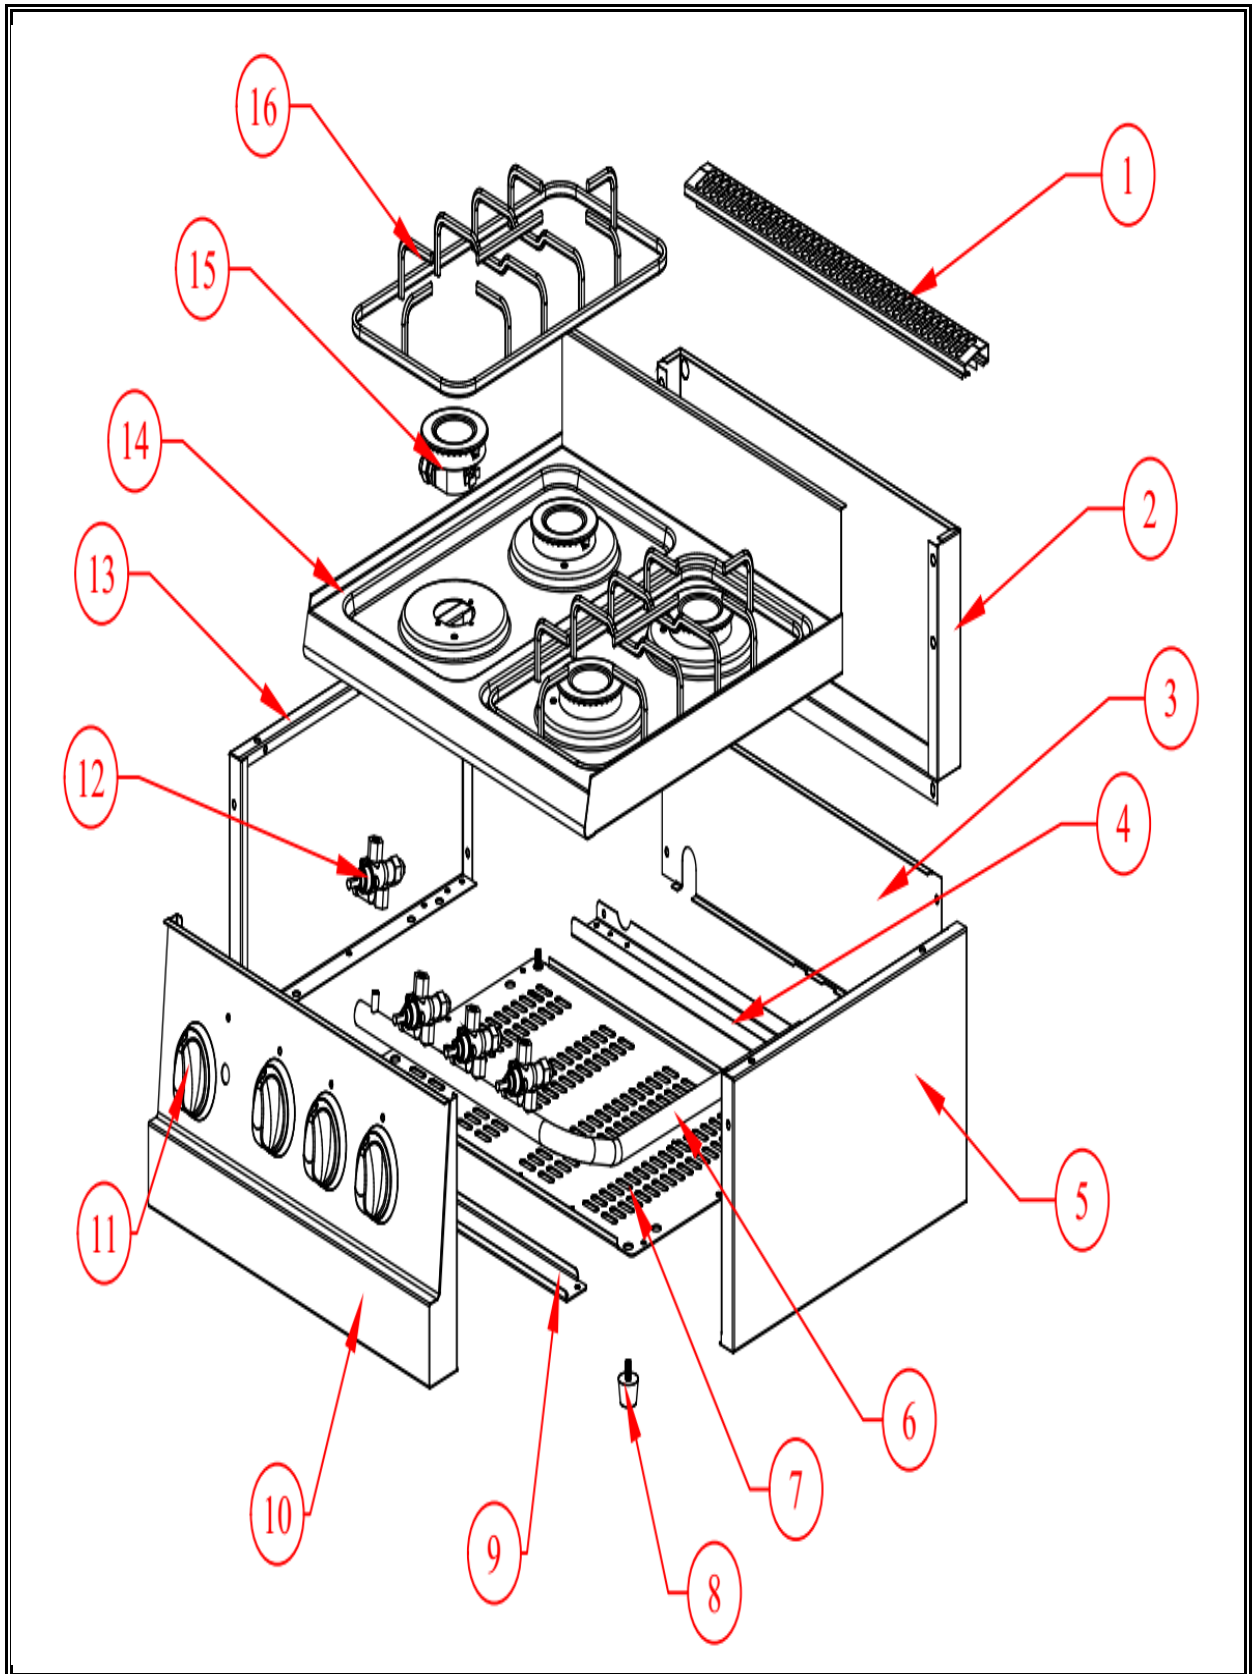

7178.0005

Onderdelen informatie
Erzatzteil information
Spare part information
Information de pièces

POS:	Art.No.:	Omschrijving:	Aantal:
1	CS9289.1070	Chimney	1
2		Worktop Back Part	1
3		Back Panel	1
4		Fixing Part	1
5		Right Side Panel	1
6	CS9289.0005	Gas Tank	1
7		Bottom Table	1
8	CS9289.0030	Legs	4
9		Front Support	1
10		Front Panel	1
11	CS9289.0650	Knob	2
12	CS9289.0075	Gas Valve	2
13		Left Side Panel	1
14		Worktop	1
15	CS9289.0000	Burners	2
16	CS9289.1095	Iron Cast Top Grates	1