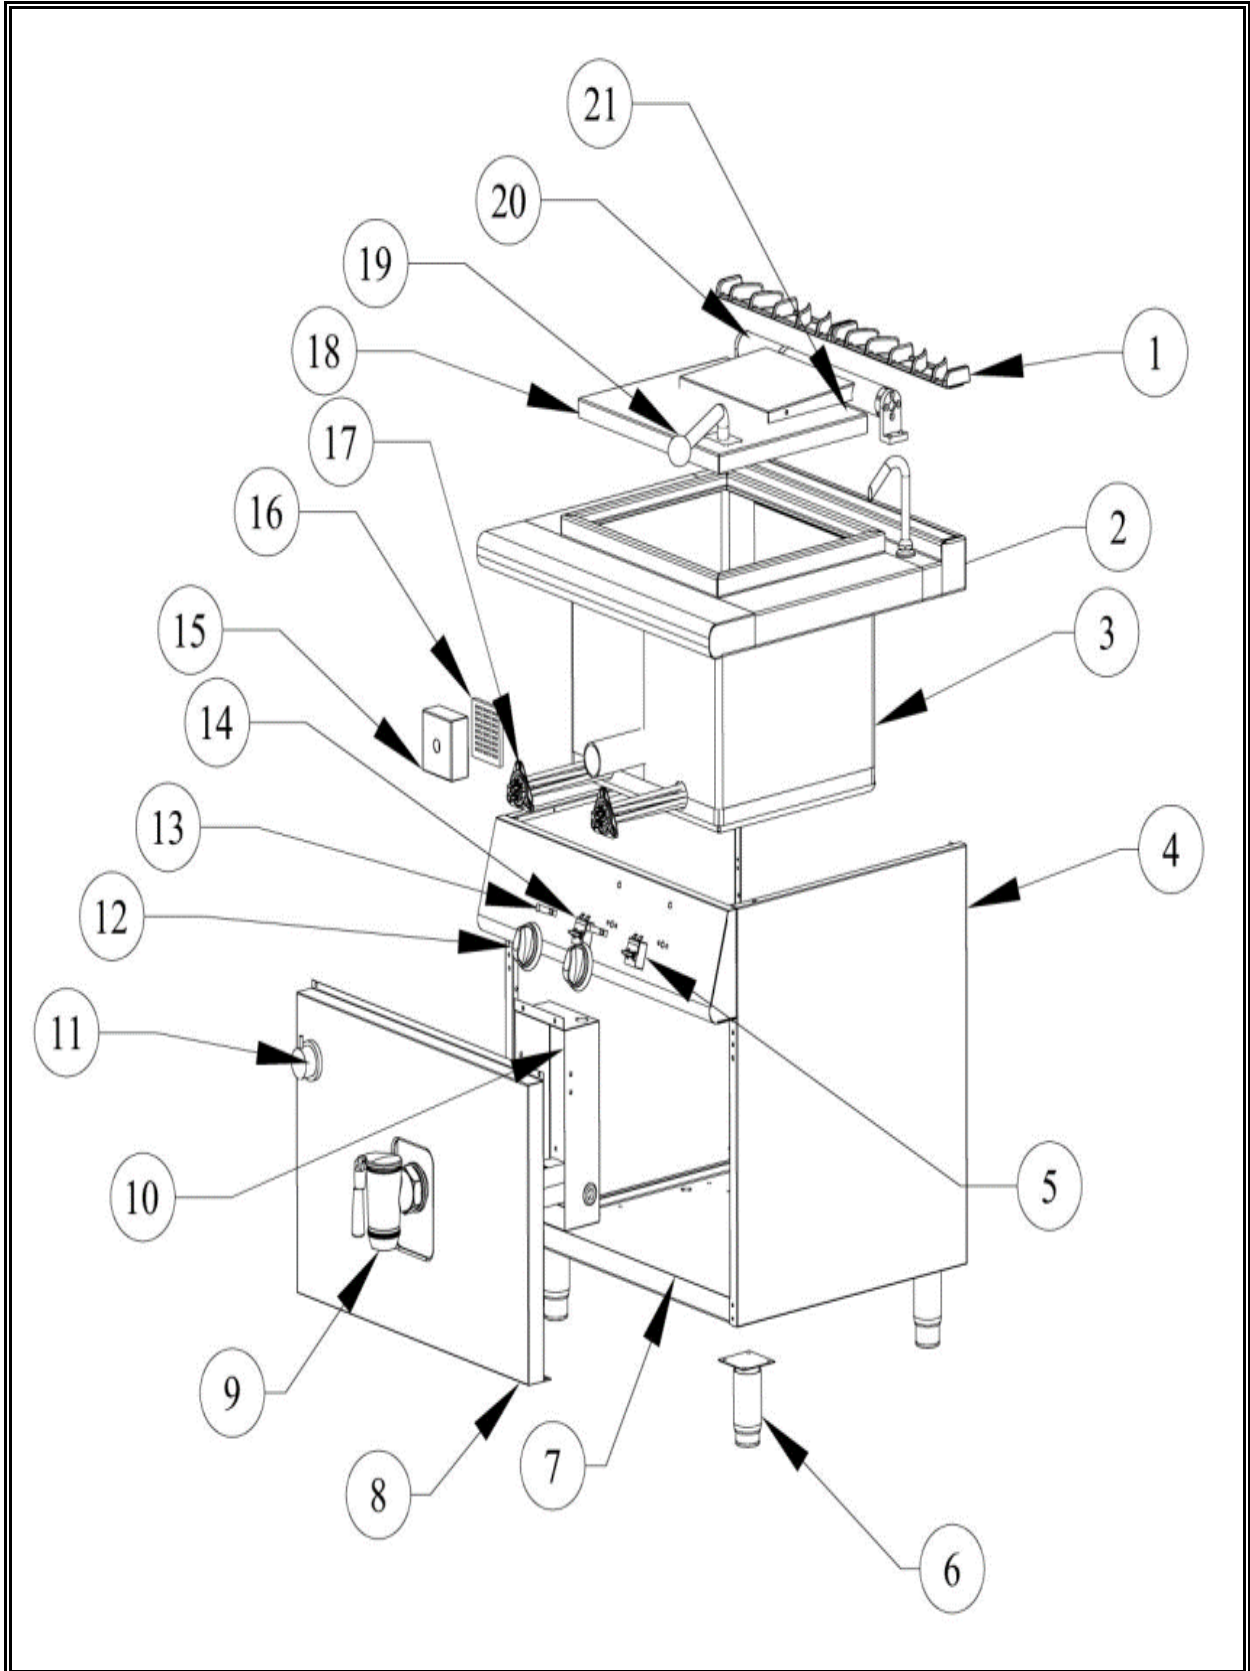

7178.0560

Onderdelen informatie
Erzatzteil information
Spare part information
Information de pièces

POS:	Art.No.:	Omschrijving:	Aantal:
1	9289.0280	Cast Iron Chimney	2
2		Worktop	1
3		Boiler	1
4		Side Panel Right	1
5	9289.0130	Cut Out Switch	1
6	9289.0405	Adjustable Legs	4
7		Bottom Panel	1
8		Front Panel	1
9	9289.0635	Drain Valve	1
10		Elc. Instalation Fixing Part	1
11	9289.0585	Battery	1
12	9289.0650	Knob	2
13	9289.0050	Light Indicator	2
14	9289.0630	Thermostat	1
15		Fiter Cover	1
16	9289.0645	Smell Filter	1
17		Resistance	2
18		Boiling Pan Lid	1
19	9289.0640	Bakalite	1
20		Spring Cover Mechanism	1
21	9289.0825	Water Filling Pipe	1