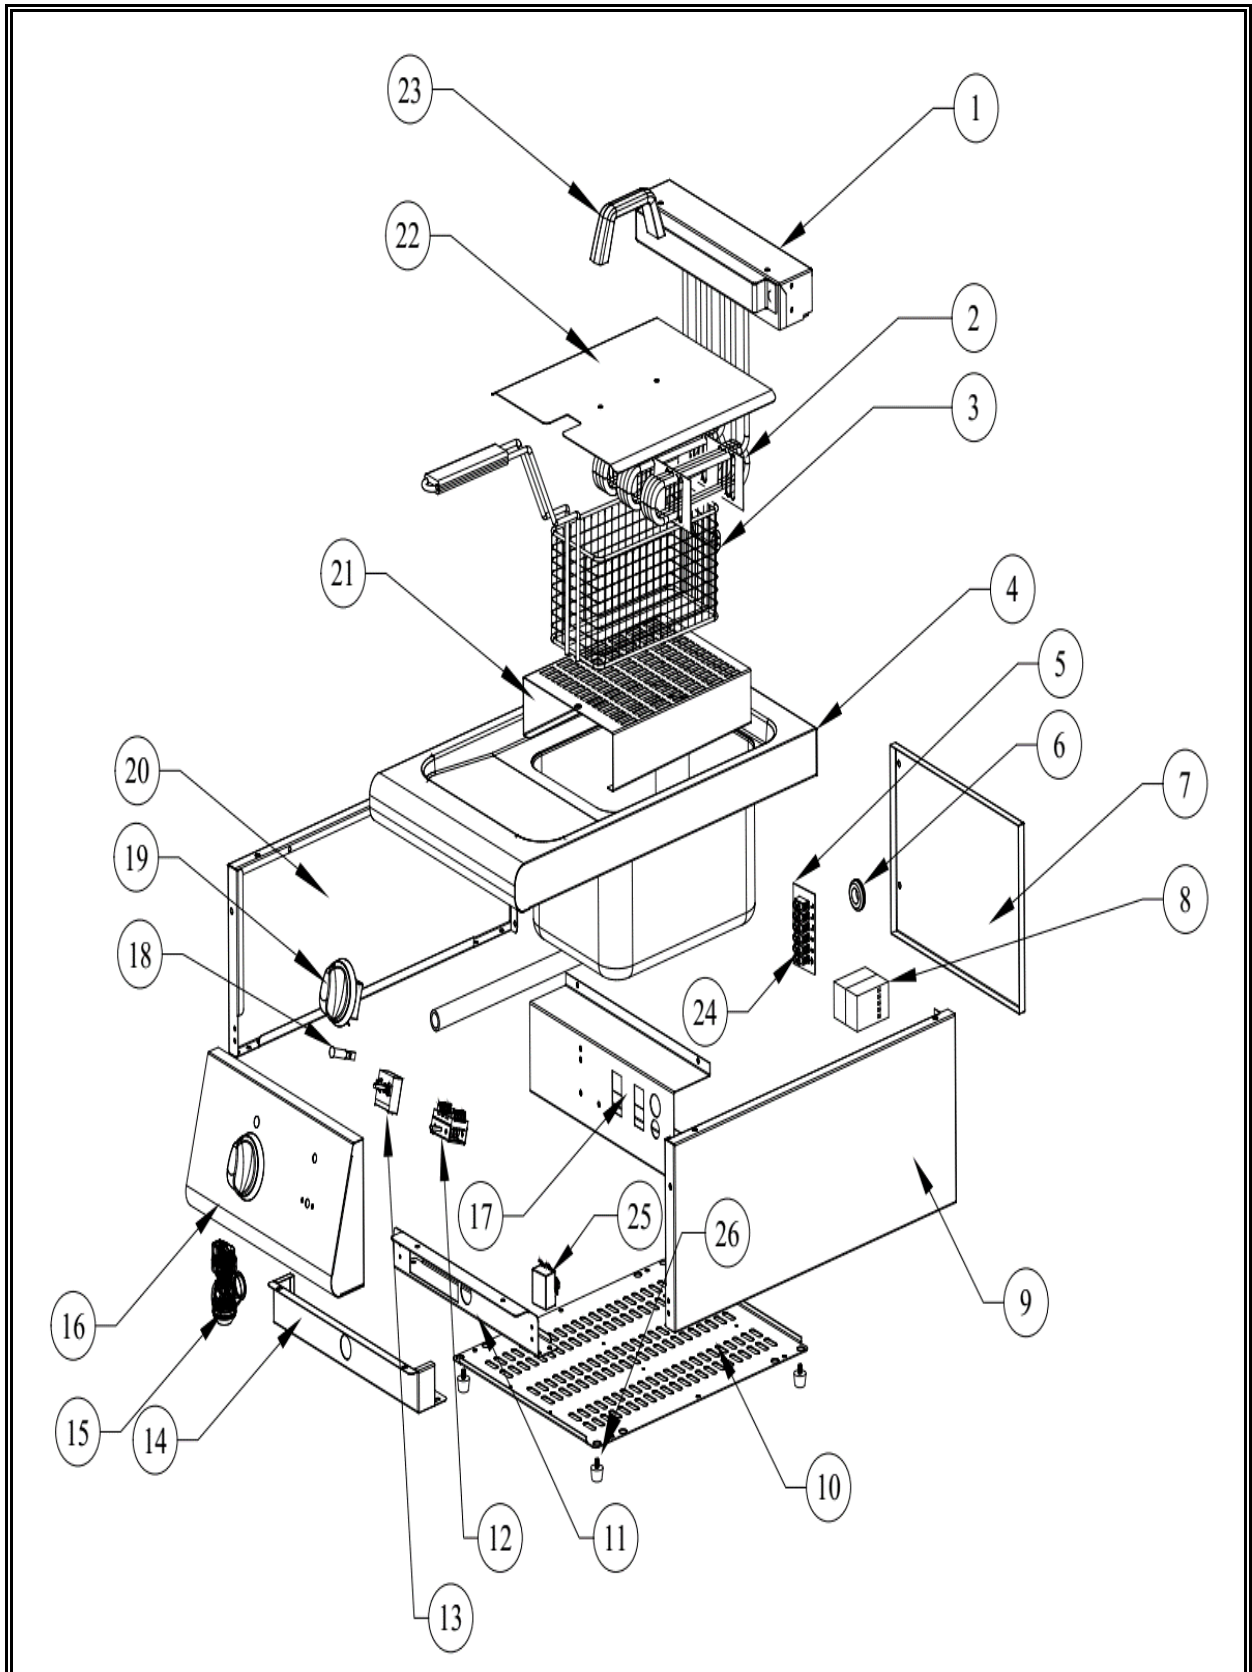

7178.0285

Onderdelen informatie
Erzatzteil information
Spare part information
Information de pièces

| POS: | Art.No.: | Omschrijving: | Aantal: |
|------|-------------|------------------------------|---------|
| 1 | | Heaters Fixed Kit | 1 |
| 2 | CS9289.0365 | Heaters 7,5 kW | 1 |
| 3 | CS9289.0370 | Basket G7F100E-S | 1 |
| 4 | | Top Table | 1 |
| 5 | | Electrical Terminal | 1 |
| 6 | | Grommet Tire | 1 |
| 7 | | Back Panel | 1 |
| 8 | CS9289.0140 | Contactoer 5,5 kW | 1 |
| 9 | | Right Side Panel | 1 |
| 10 | | Bottom Plate | 1 |
| 11 | | Front Panel Fixing Part | 1 |
| 12 | CS9162.0181 | 0-1 Main Switch | 1 |
| 13 | CS9162.1756 | Thermostat 187°C | 1 |
| 14 | | Front Support | 1 |
| 15 | CS9162.0181 | Drain Valve 3/4" | 1 |
| 16 | | Front Panel | 1 |
| 17 | | Electrical Installation Part | 1 |
| 18 | CS9289.0135 | Signal Lamp | 2 |
| 19 | CS9289.0650 | Knob | 2 |
| 20 | | Left Side Panel | 1 |
| 21 | | Basket Bottom Part | 1 |
| 22 | | Lid | 1 |
| 23 | CS9289.0205 | Bakalite Handle | 1 |
| 24 | CS9289.0735 | Bakalite Handle | 1 |
| 25 | CS9289.0735 | Limit Thermostat 238° | 1 |
| 26 | CS9289.0030 | Adjustable Legs | 4 |