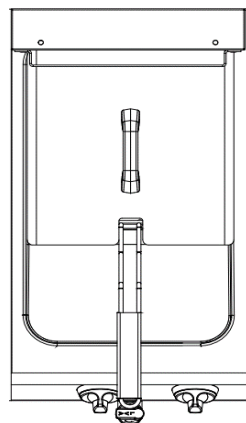

7178.0285

Onderdelen informatie
Erzatzteil information
Spare part information
Information de pièces

| POS: | Art.No.: | Omschrijving: | Aantal: |
|------|-------------|------------------------------|---------|
| 1 | | Heaters Fixed Kit | 1 |
| 2 | CS9289.0365 | Heaters 7,5 kW | 1 |
| 3 | CS9289.0370 | Basket G7F100E-S | 1 |
| 4 | | Top Table | 1 |
| 5 | | Electrical Terminal | 1 |
| 6 | | Grommet Tire | 1 |
| 7 | | Back Panel | 1 |
| 8 | CS9289.0140 | Contactoer 5,5 kW | 1 |
| 9 | | Right Side Panel | 1 |
| 10 | | Bottom Plate | 1 |
| 11 | | Front Panel Fixing Part | 1 |
| 12 | CS9162.0181 | 0-1 Main Switch | 1 |
| 13 | CS9162.1756 | Thermostat 187°C | 1 |
| 14 | | Front Support | 1 |
| 15 | CS9162.0181 | Drain Valve 3/4" | 1 |
| 16 | | Front Panel | 1 |
| 17 | | Electrical Installation Part | 1 |
| 18 | CS9289.0135 | Signal Lamp | 2 |
| 19 | CS9289.0650 | Knob | 2 |
| 20 | | Left Side Panel | 1 |
| 21 | | Basket Bottom Part | 1 |
| 22 | | Lid | 1 |
| 23 | CS9289.0205 | Bakalite Handle | 1 |
| 24 | CS9289.0735 | Bakalite Handle | 1 |
| 25 | CS9289.0735 | Limit Thermostat 238° | 1 |
| 26 | CS9289.0030 | Adjustable Legs | 4 |