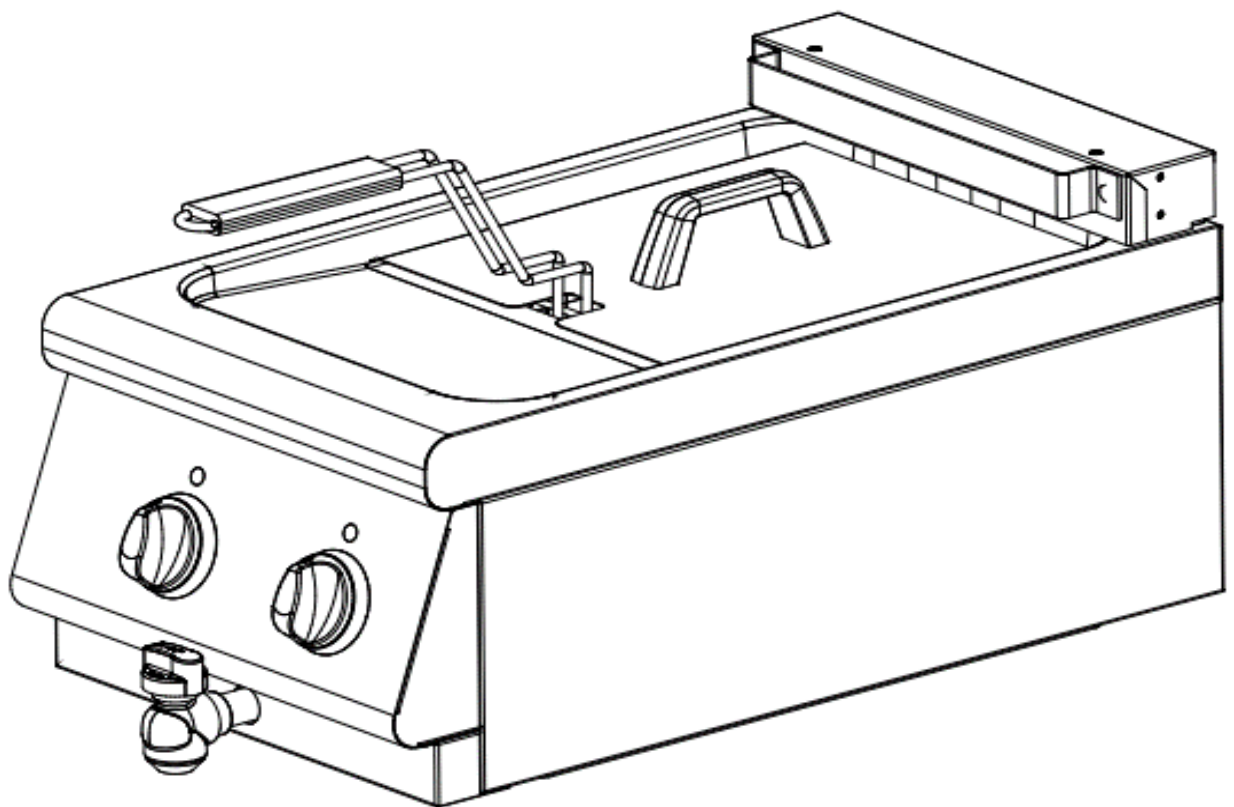

7178.0285

Onderdelen informatie
Erzatzteil information
Spare part information
Information de pièces

| POS: | Art.No.: | Omschrijving: | Aantal: |
|------|-------------|------------------------------|---------|
| 1 | | Heaters Fixed Kit | 1 |
| 2 | CS9289.0365 | Heaters 7,5 kW | 1 |
| 3 | CS9289.0370 | Basket G7F100E-S | 1 |
| 4 | | Top Table | 1 |
| 5 | | Electrical Terminal | 1 |
| 6 | | Grommet Tire | 1 |
| 7 | | Back Panel | 1 |
| 8 | CS9289.0140 | Contactoer 5,5 kW | 1 |
| 9 | | Right Side Panel | 1 |
| 10 | | Bottom Plate | 1 |
| 11 | | Front Panel Fixing Part | 1 |
| 12 | CS9162.0181 | 0-1 Main Switch | 1 |
| 13 | CS9162.1756 | Thermostat 187°C | 1 |
| 14 | | Front Support | 1 |
| 15 | CS9162.0181 | Drain Valve 3/4" | 1 |
| 16 | | Front Panel | 1 |
| 17 | | Electrical Installation Part | 1 |
| 18 | CS9289.0135 | Signal Lamp | 2 |
| 19 | CS9289.0650 | Knob | 2 |
| 20 | | Left Side Panel | 1 |
| 21 | | Basket Bottom Part | 1 |
| 22 | | Lid | 1 |
| 23 | CS9289.0205 | Bakalite Handle | 1 |
| 24 | CS9289.0735 | Bakalite Handle | 1 |
| 25 | CS9289.0735 | Limit Thermostat 238° | 1 |
| 26 | CS9289.0030 | Adjustable Legs | 4 |