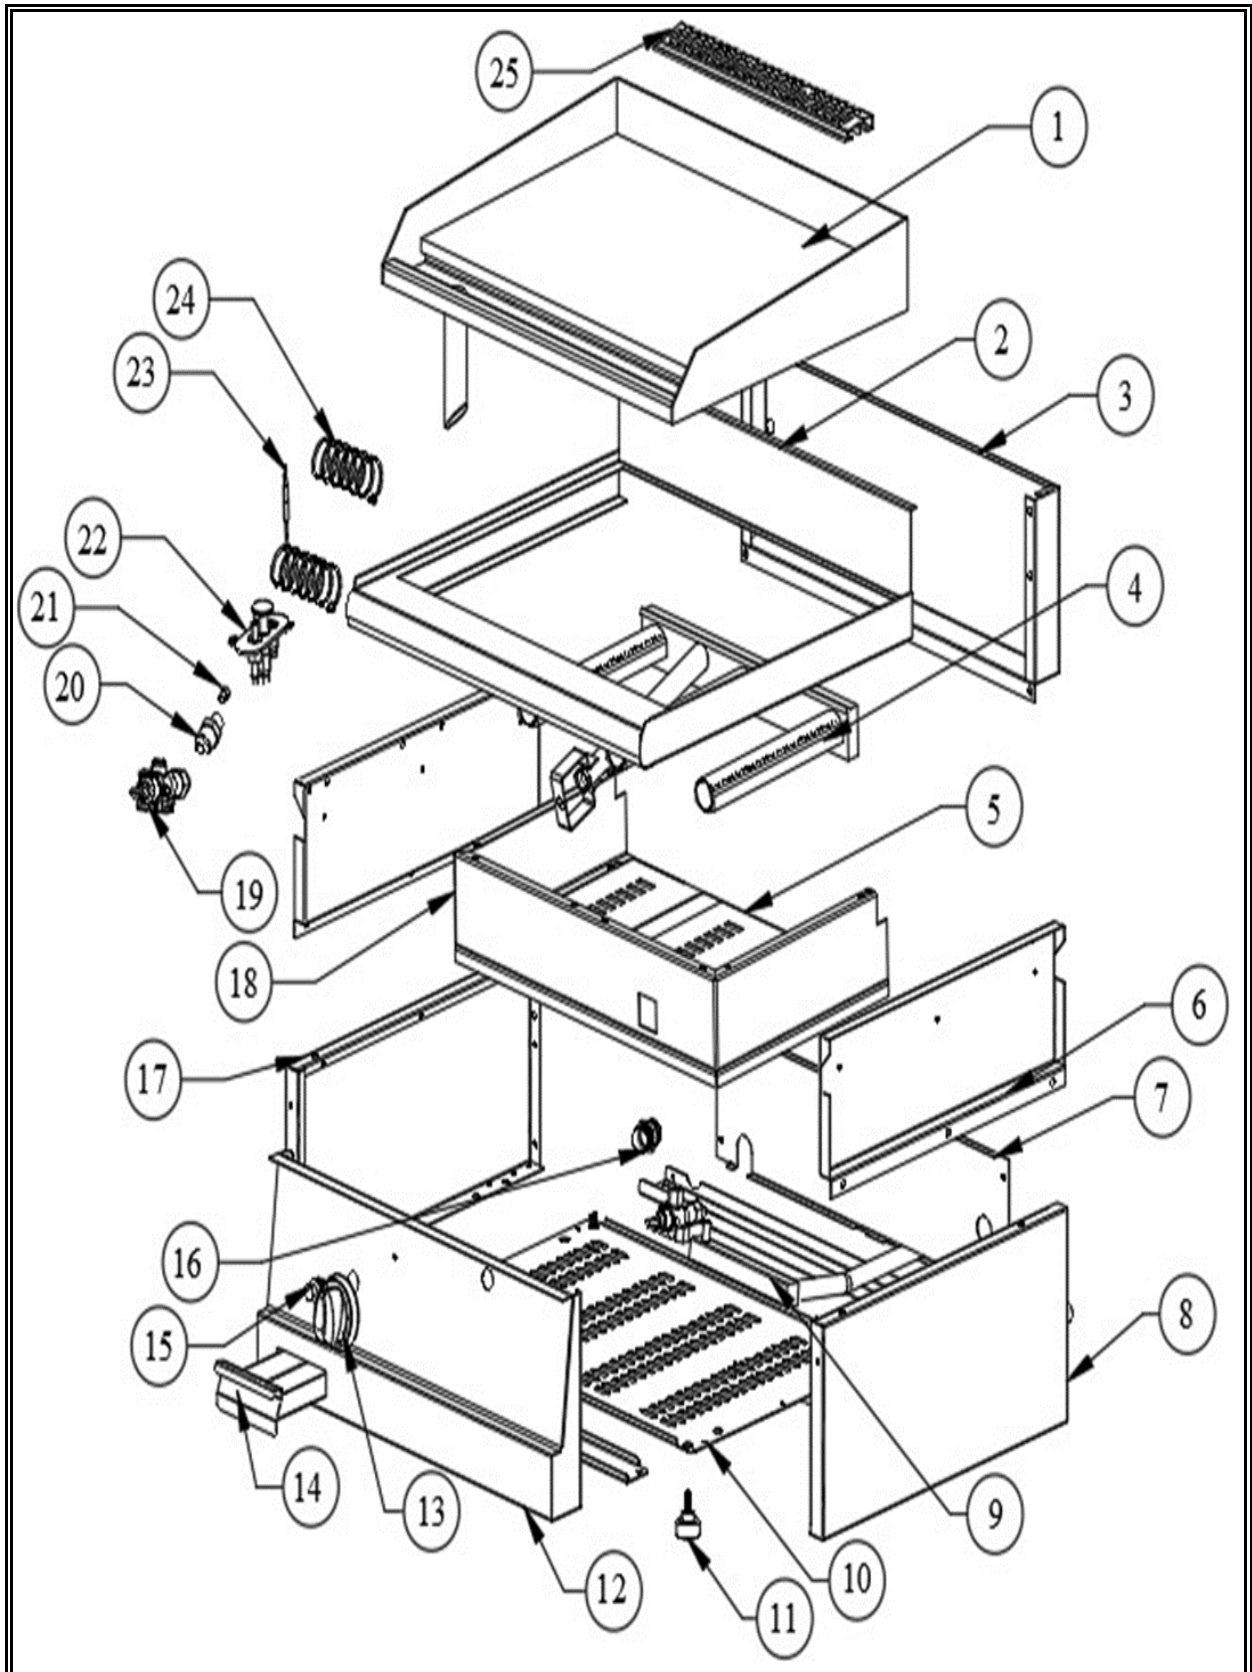

CombiSteel

7178.0030

v1.0

Onderdelen informatie
Erzatzteil information
Spare part information
Information de pièces

CombiSteel

7178.0030

Onderdelenlijst 7178.0030

POS:	Art.No.:	Omschrijving:	Aantal:
1		Plate (7178.0030)	1
2		Top Table	1
3		Upper Back Panel	1
4	CS9289.0095	Burner	1
5		Bottom Combustion Chamber	1
6		Side Panel Isolation	2
7		Back Panel	1
8		Right Side Panel	1
9	CS9289.0100	Gas Tank	1
10		Bottom Part	1
11	CS9289.0030	Adjustable Legs	4
12		Front Panel	1
13	CS9289.0660	Ø8 Knob	1
13A	CS9289.0907	Knob Pad with Igniter	1
14		Oil Drawer	1
15	CS9289.0665	Piezo Igniter	1
16		1/2-1/2" Gas Inlet Straight Fitting 35mm	1
17		Side Panel Left	1
18		Combustion Chamber	1
19	CS9289.0075	Gas Valve	1
20	CS9289.0880	3/8"-5/16" Inj Inlet	1
21	CS9289.0105	M8 Inj LPG Ø 1.40mm	1
21A	CS9289.0110	M8 Inj NG Ø 2.00mm	1
22	CS9289.1380	Aluminized Pilot	1
23	CS9401.0402	M8 Thermocouple 80 cm	1
24	CS9289.1330	Igniter Cable 80 cm	1
25	CS9289.1050	Chimney Part	1