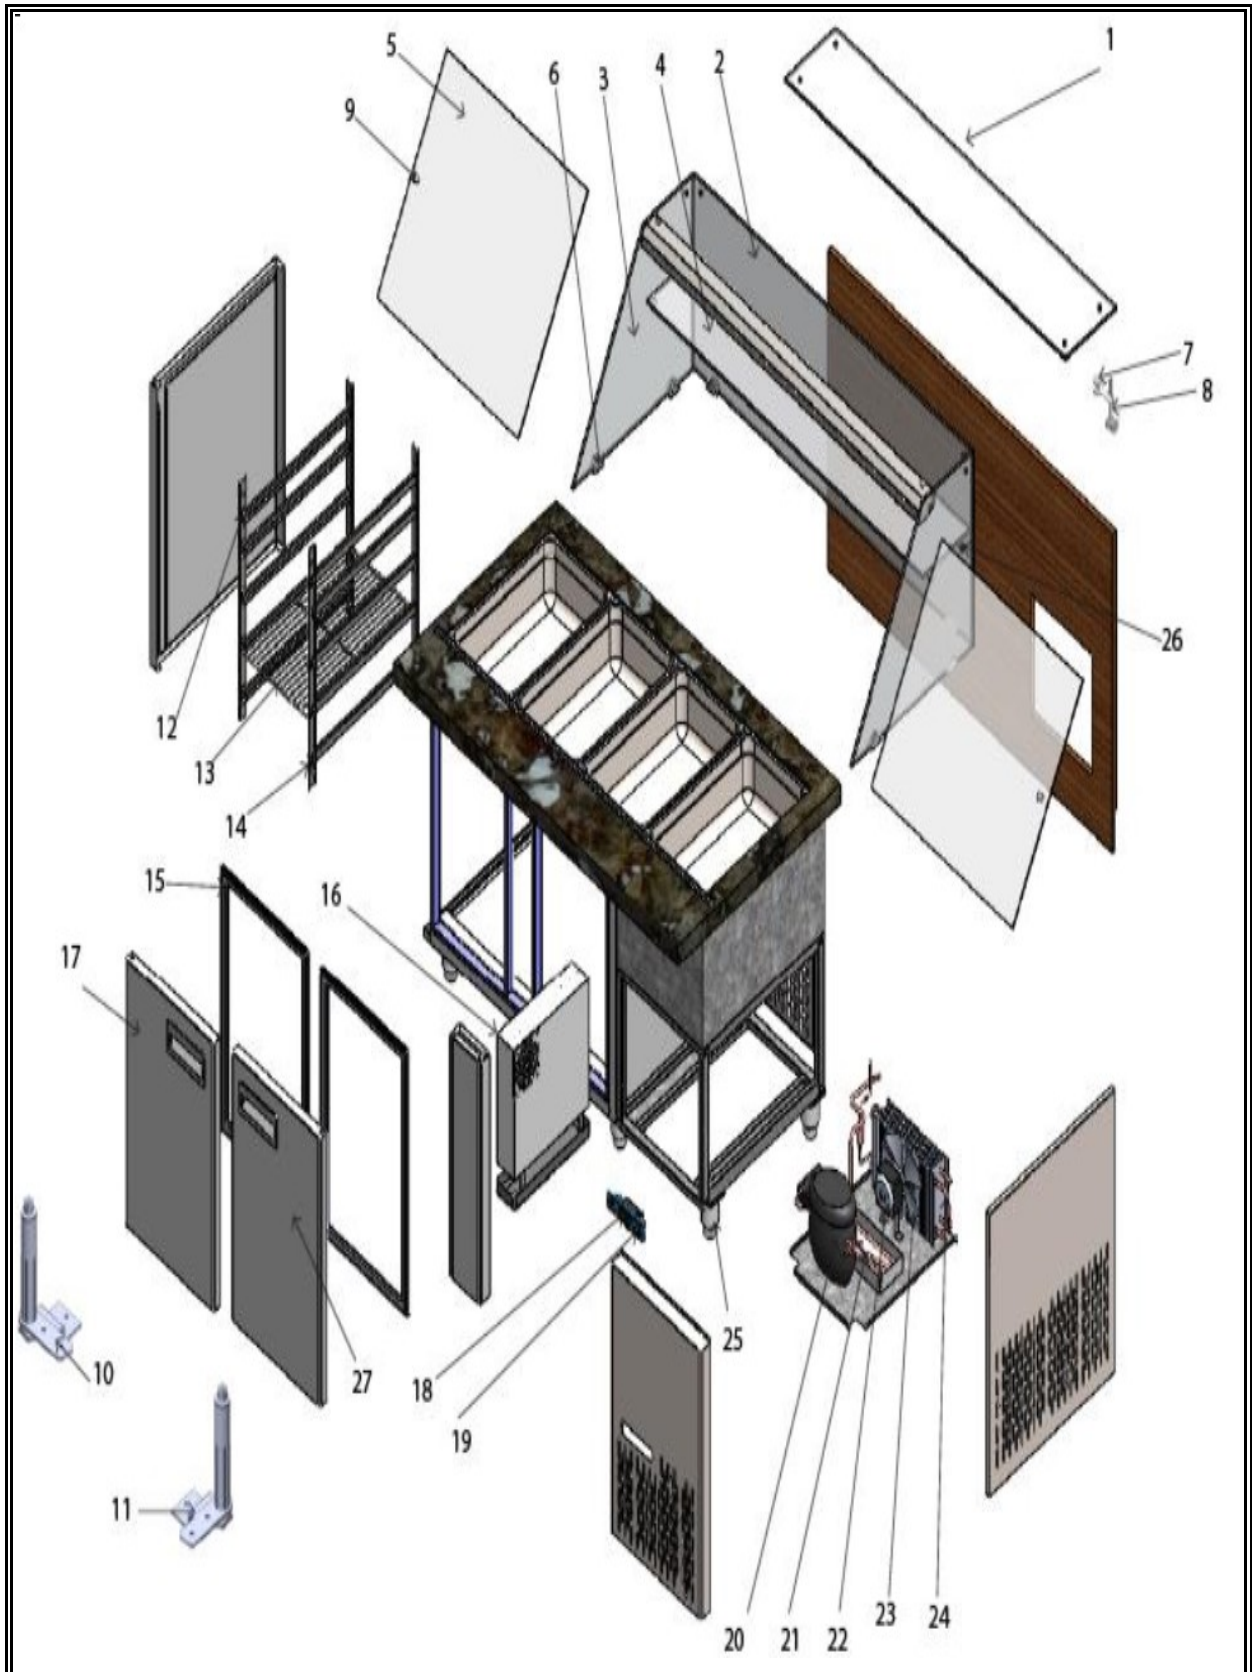

7077.0105

Onderdelen informatie
Erzatzteil information
Spare part information
Information de pièces

POS:	Art.No.:	Omschrijving:	Aantal:
1		TOP GLASS-BS-140-DZ	1
2		FRONT GLASS-BMC/SLD-140-DZ	1
3		SIDE GLASS SLD-DZ	2
4		SHELF GLASS SLD-140-DZ	2
5		PLEXIGLASS COVER-BMC-SLD-140-DZ	2
6		GLASS CARRIER SMALL	6
7		FLAT GLASS CONNECTING PART-TRIPLE LEG (R-L)	2
8		GLASS CONNECTING SCREW SET-STD	12
9		PLEXIGLAS HANDLE SET	2
10		DOOR HINGE-STANDARD-LEFT	1
11		DOOR HINGE-STANDARD-RIGHT	1
12	CS7077.0135	SHELF CARRIER-TT72-LEFT	10
13	CS7077.0130	WIRE SHELF-TT-72	2
14	CS7077.0135	SHELF CARRIER-TT72-RIGHT	10
15	CS9999.0251	DOOR GASKET-TT-LONG	2
16		EVAPORATOR-18BR	1
17		DOOR-TT-LONG-LEFT	1
19	CS9999.0243	COOLING CONTROL UNIT-STD	1
20	CS9564.0016	ON-OFF BUTTON LARGE	2
20		COMPRESSOR 1/4 HP	1
21		DRYER-30g	1
22	CS9999.0244	FAN MOTOR 53W	1
23		FAN PROPELLER 025	1
24		CONDENSER 1/3	1
25		ADJUSTABLE LEG S/S 100X60	4
26		GLASS SHELF CARRIER PIN STD	4
27		DOOR TT LONG-RIGHT	1
28	CS9999.0249	LED LAMP-13W	1