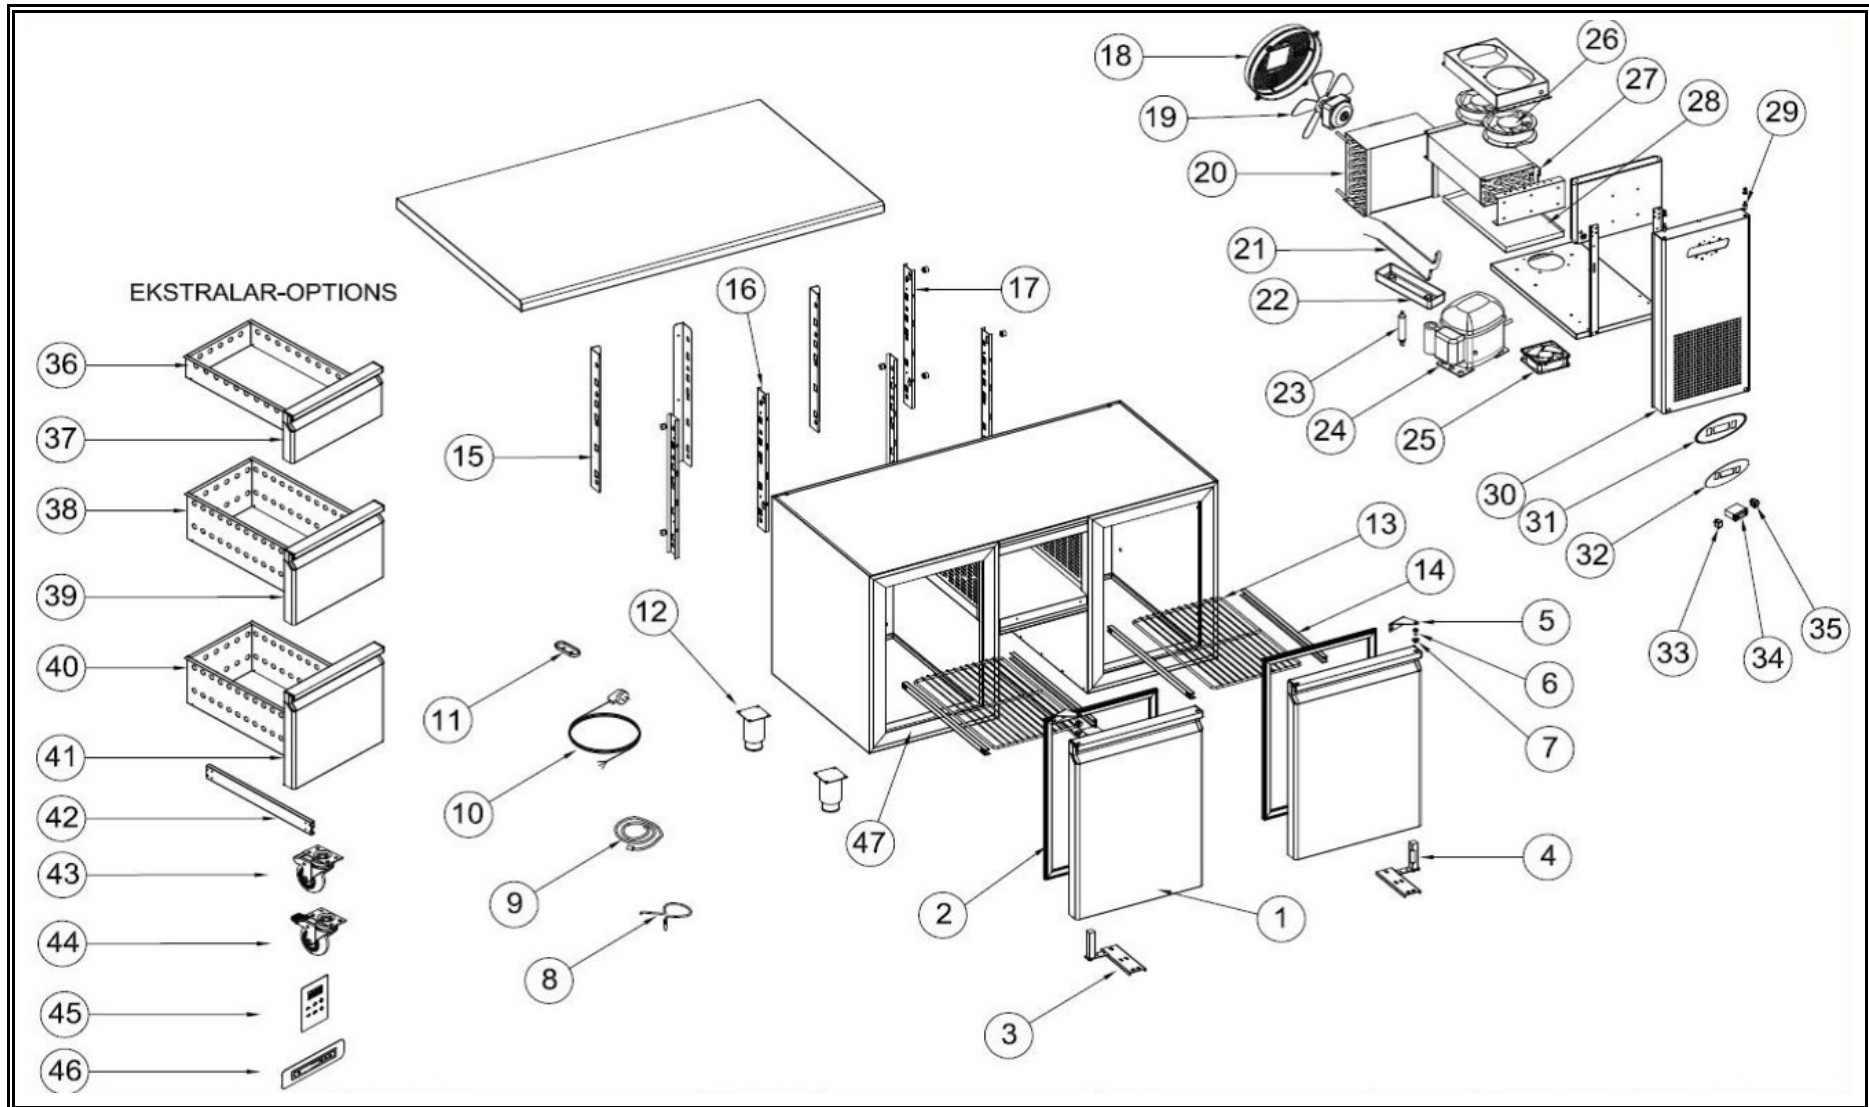

**7489.5130**

**R290**

Onderdelen informatie  
Erzatzteil information  
Spare part information  
Information de pièces

POS:	Art.No.:	Omschrijving:	Aantal:
1		DOOR	2
2	CS9113.0035	DOOR GASKET	2
3		LOVER HINGE BRACET	2
4	CS9113.1260	UPRIGHT HINGE AND PARTS	2
5		UPPER HINGE	2
6	CS9113.1815	UPPER HINGE PIM	2
7	CS9113.1820	HINGE PLASTIC	2
8	CS9181.2051	PROP	1
9	CS9390.2290	PROP	1
10		PLUG CABLE	1
11		PROP COVER	2
12	CS9113.0610	STAINLESS STEEL LEG	5
13		SHELF-CGN 530x333	2
14		SHELF-GUIDE-CGN 530m	4
15		SHELF RACKET- BACK	2
16		SHELF RACKET- SIDE	2
17		SHELF RACKET- MIDDLE	4
18	CS9113.0230	CONDANSER FAN PLASTIC	1
19	CS9113.2030	FAN MOTORU	1
20	CS9113.2075	CONDANSER	1
21	CS9113.1030	400W RESISTANCE	1
22	CS9113.1080	WATER BOX	1
23		DRAYER	1
24	CS9113.2065	COMPRESSOR	1
25	CS9113.0300	SQUARE FAN	1
26	CS9113.2035	EVAP FAN MOTOR	2
27	CS9113.2070	EVAPORATOR	1
28		EVAPORATOR CUP	1
29		CANOPY PIM	1
30		CANOPY	1
31		PLASTIC COVER	1
32	CS9113.2300	DIGITAL LABEL	1
33	CS9113.0675	POWER SWITCH	1
34	CS9338.3550	DIGITAL THERMOSTAT TWO	1
35	CS9108.0254	ON-OF SWITCH	1
36		1/3 DRAWERS	6
37	CS9113.0030	1/3 DRAWERS GASKET	6
38	CS9113.2332	1/2 DRAWERS	4
39	CS9113.0040	1/2 DRAWERS GASKET	4
40		2/3 DRAWERS	2
41	CS9113.0050	2/3 DRAWERS GASKET	2
42	CS9113.0020	DRAWER RAIL	
42a	CS9113.2310	DRAWER RAIL BRAKE	

Onderdelenlijst 7489.5130

POS:	Art.No.:	Omschrijving:	Aantal:
43	CS9113.0615	WHEELS	3
44	CS9113.0620	WHEELS BRAKE	2
45		WATER PROOF DIGITAL	1
46	CS9993.8627	TOUCH CONTROL DIGITAL	1
47	CS9113.0975	DOOR RESISTANCE 2,8 mt	2
.		CGL2-M COOLING GROUP	1