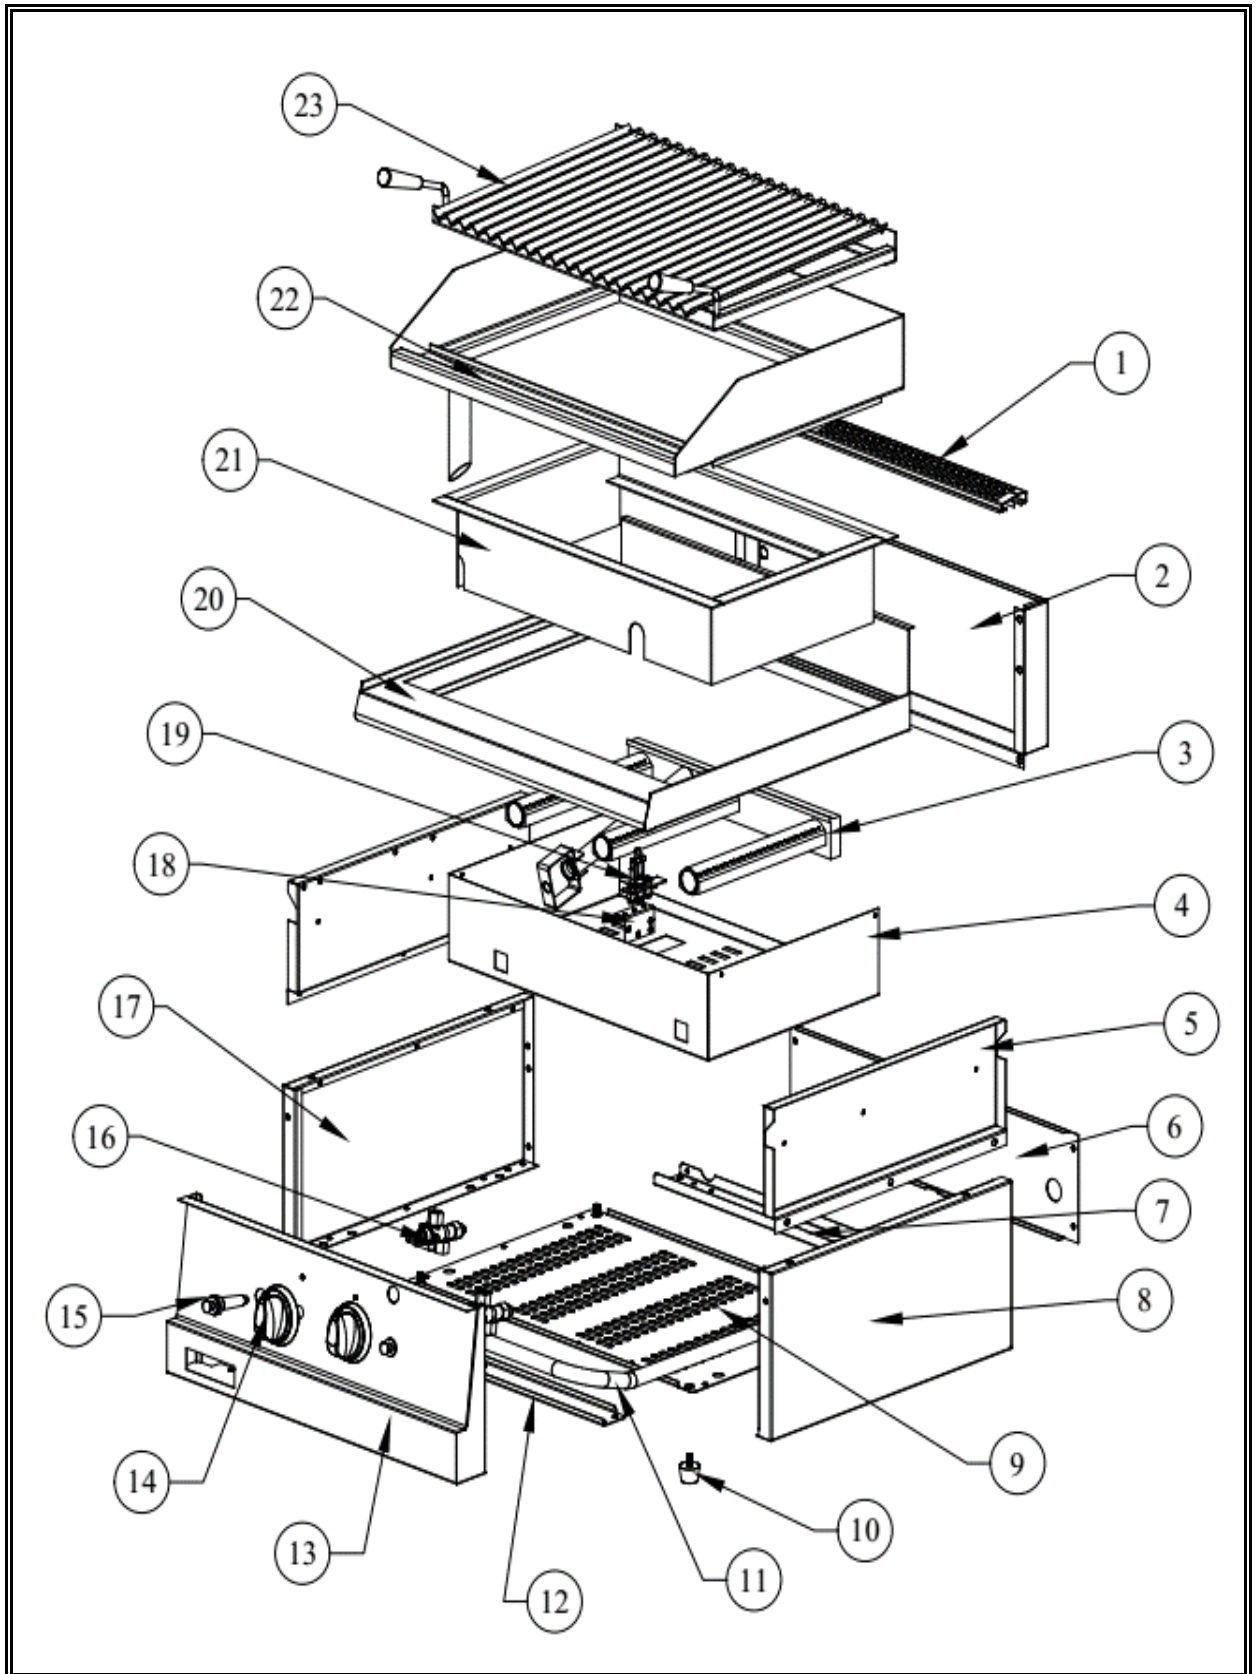

7178.0075

Onderdelen informatie
Erzatzteil information
Spare part information
Information de pièces

POS:	Art.No.:	Omschrijving:	Aantal:
1		Chimney	1
2		Upper Back Panel	1
3	9289.0670	Burner	1
4		Combustion Chamber Heather Part	1
5		Side Panel Isolation	2
6		Back Panel	1
7		Elc. Instalation Fixing Part	1
8		Side Panel Right	1
9		Bottom Table	1
10	9289.0030	Adjustable Legs	4
11	9289.0100	Gas Collector	1
12		Front Support	1
13		Front Panel	1
14	9289.0650	Knob	2
15	9289.0665	Igniter	2
16	9289.0075	Gas Valve	2
17		Side Panel Left	1
18		Pilot Holder	1
19	9289.0655	Pilot	1
20		Worktop	1
21		Cast Iron Gride Holder	1
22		Griddle Perimeter Part	1
23		Griddle	1