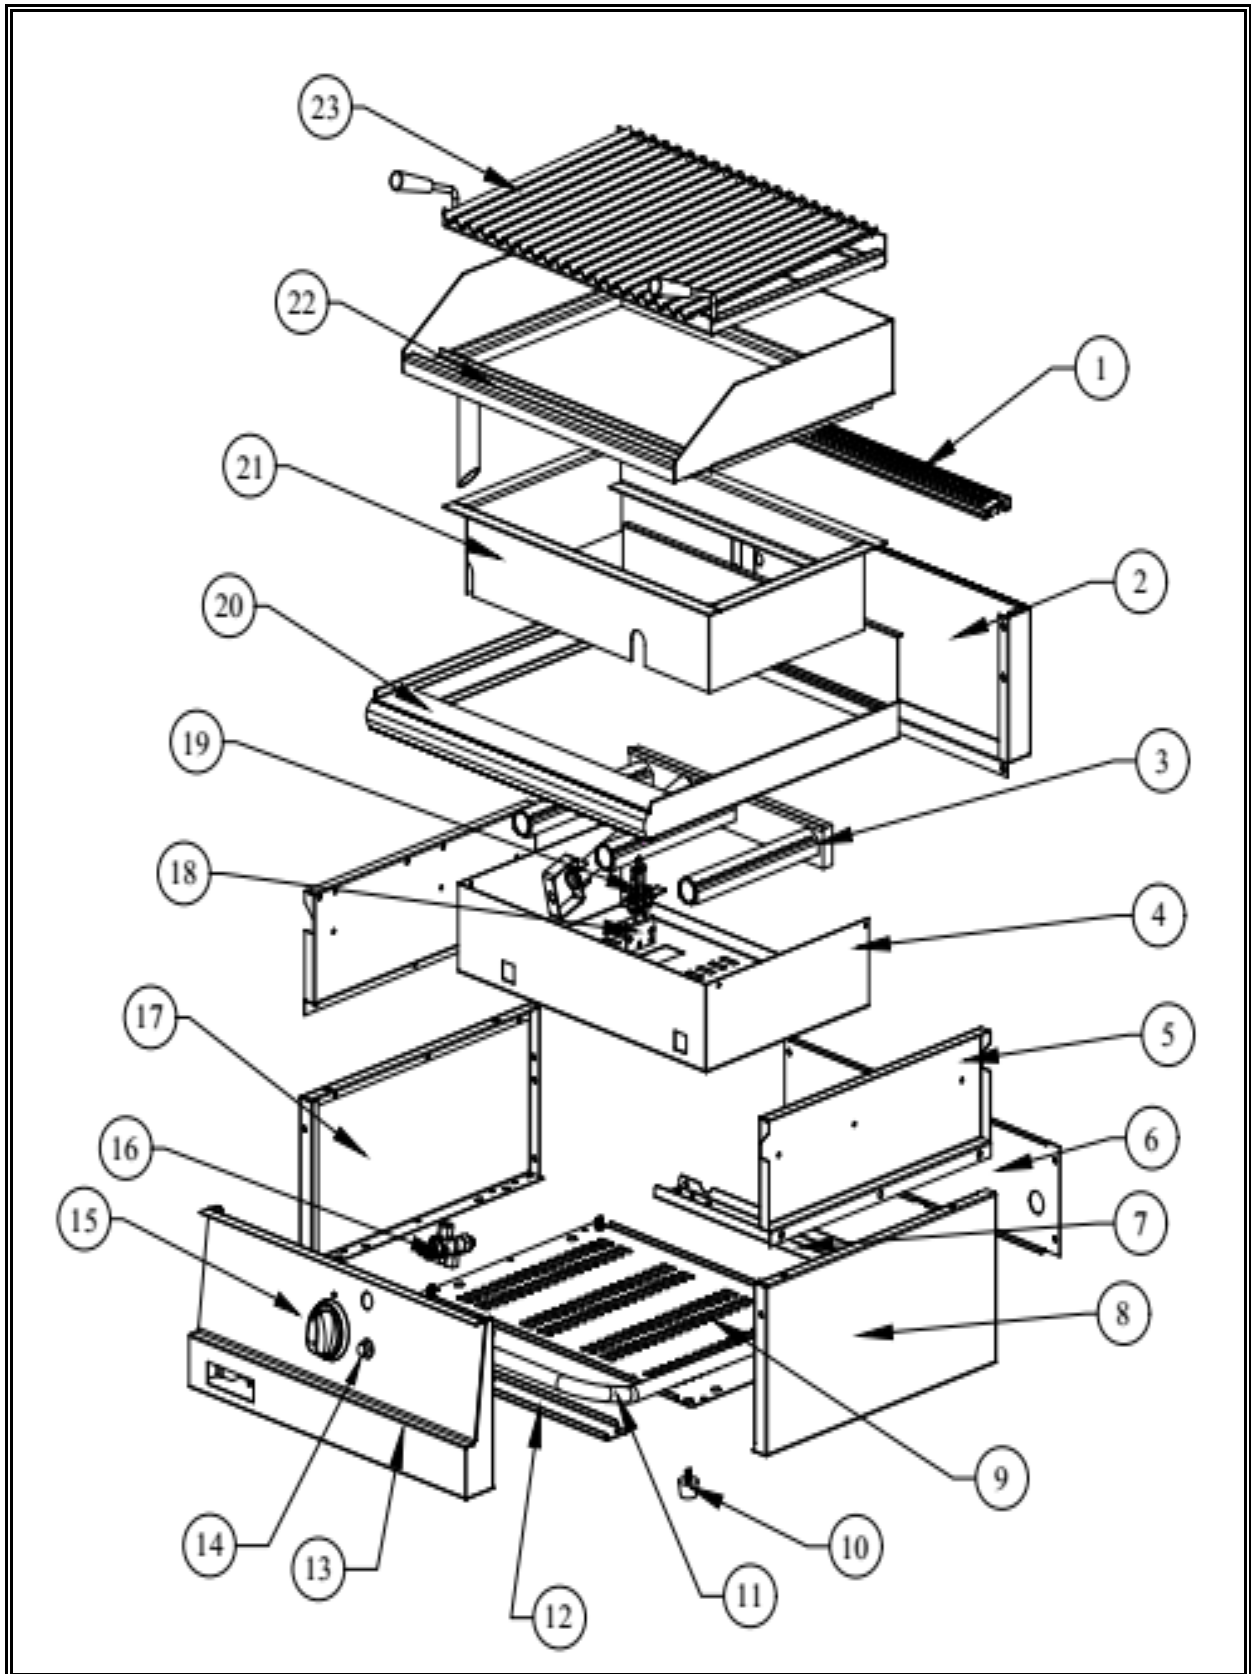

7178.0075

Onderdelen informatie
Erzatzteil information
Spare part information
Information de pièces

POS:	Art.No.:	Omschrijving:	Aantal:
1		Chimney	1
2		Upper Back Panel	1
3	CS9289.0670	Burner	1
4		Combustion Chamber Heather Part	1
5		Side Panel Isolation	2
6		Back Panel	1
7		Elc. Instalation Fixing Part	1
8		Side Panel Right	1
9		Bottom Table	1
10	CS9289.0030	Adjustable Legs	4
11	CS9289.0100	Gas Collector	1
12		Front Support	1
13		Front Panel	1
14	CS9289.0665	Igniter	1
15	CS9289.0650	Knob	1
16	CS9289.0075	Gas Valve	1
17		Side Panel Left	1
18		Pilot Holder	1
19	CS9289.0655	Pilot	1
20		Worktop	1
21		Cast Iron Gride Holder	1
22		Griddle Perimeter Part	1
23		Griddle	1