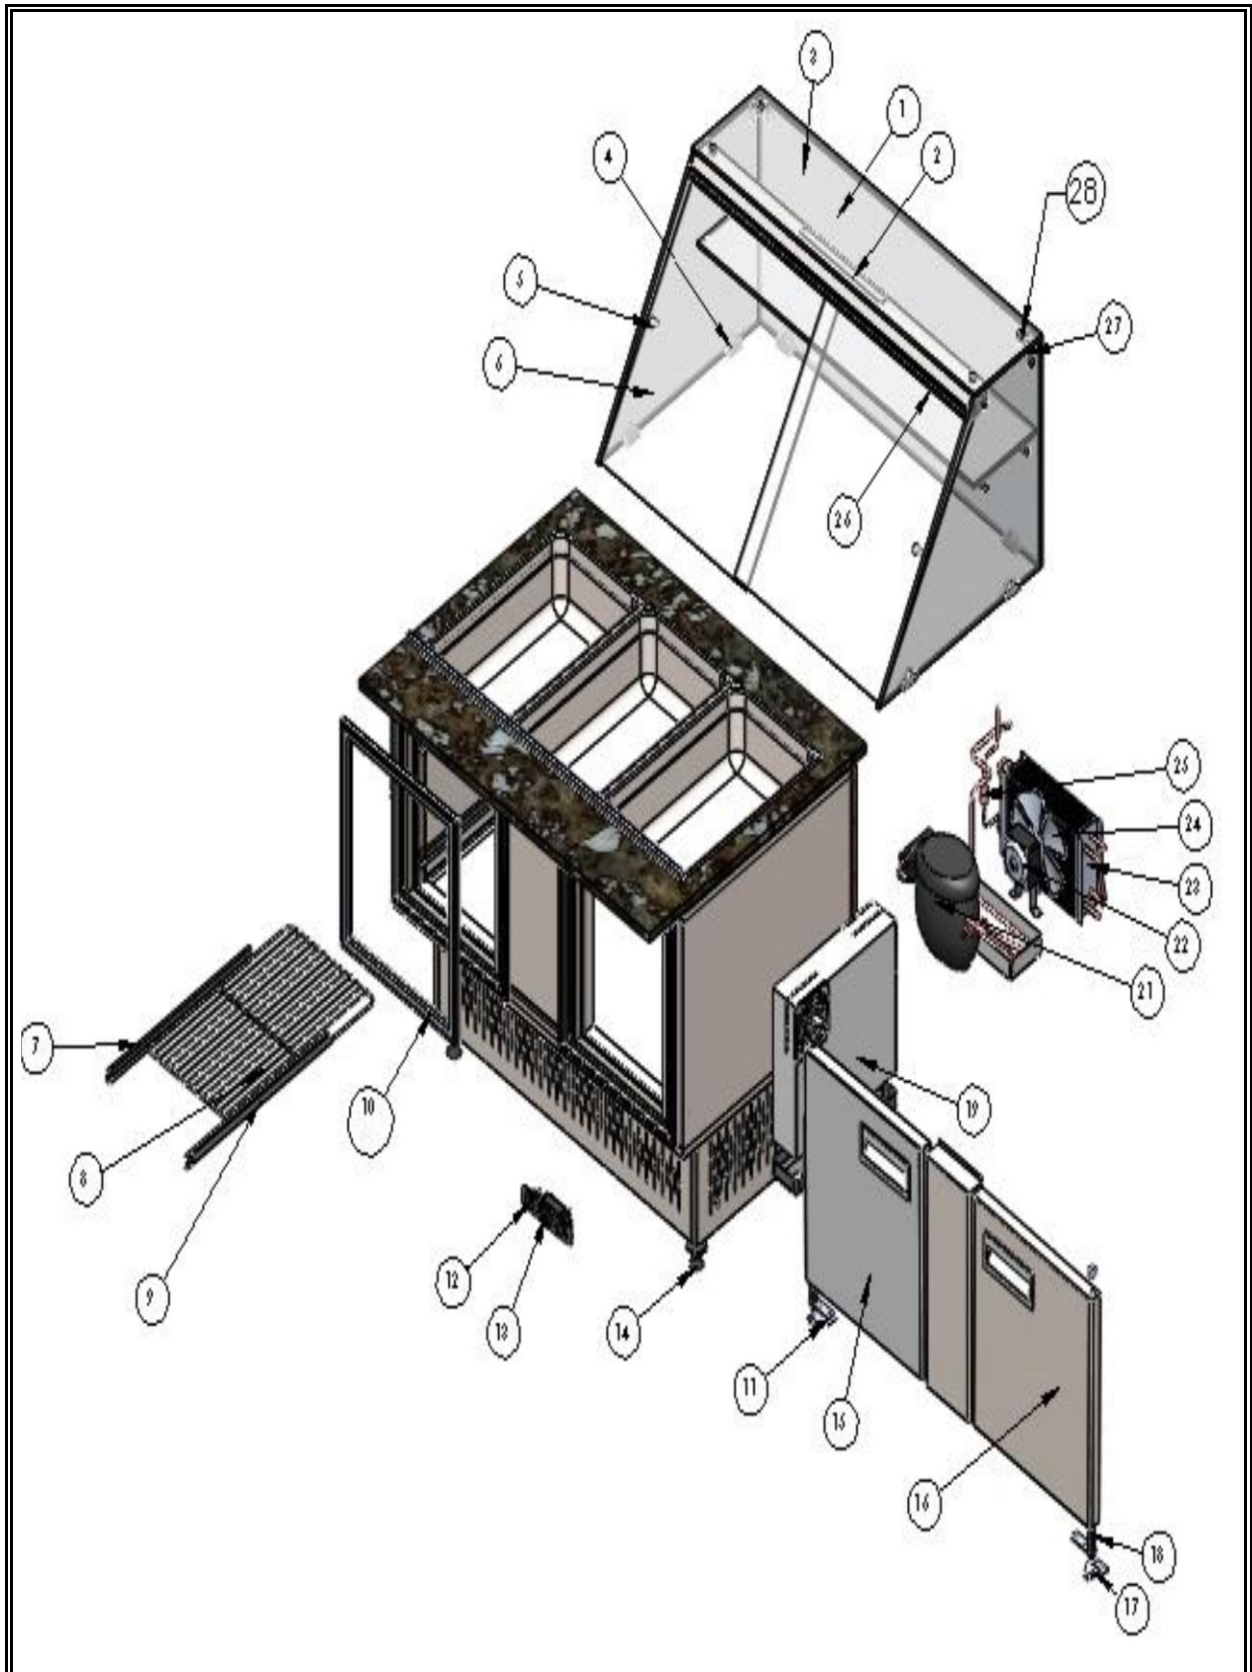

7077.0100

Onderdelen informatie
Erzatzteil information
Spare part information
Information de pièces

POS:	Art.No.:	Omschrijving:	Aantal:
1		TOP GLASS-BS-107A-DZ	1
2	CS9999.0248	LED LAMP-7W	1
3		FRONT GLASS-BMC/SLD-107-DZ	1
4		GLASS CARRIER SMALL	6
5		PLEXIGLAS HANDLE SET	2
6		PLEXIGLASS COVER-BMC-SLD-107-DZ	2
7	CS7077.0135	SHELF CARRIER-TT72-LEFT	10
8	CS7077.0130	WIRE SHELF-TT72	2
9	CS7077.0135	SHELF CARRIER-TT72-RIGHT	10
10	CS9999.0250	DOOR GASKET-TI-SHORT	2
11		DOOR HINGE-STANDARD-LEFT	1
12	CS9564.0016	ON-OFF BUTTON LARGE	2
13	CS9999.0243	COOLING CONTROL UNIT-STD	1
14		RUTILE LEG SHORT (40X40)	4
15		DOOR-TT-SHORT-LEFT	1
16		DOOR TT SHORT-RIGHT	1
18		DOOR HINGE-STANDARD-RIGHT	1
19		EVAPORATOR-18BR	1
21		COMPRESSOR 1/5 HP	1
22	CS9999.0244	FAN MOTOR 53W	1
23		FAN PROPELLER 020	1
24		CONDENSER 1/4	1
25		DRYER-30g	1
26		SHELF GLASS BS-107A-DZ	2
27		SIDE GLASS BMC/SLD-DZ	2
28		GLASS CONNECTING SCREW SET-STD	12