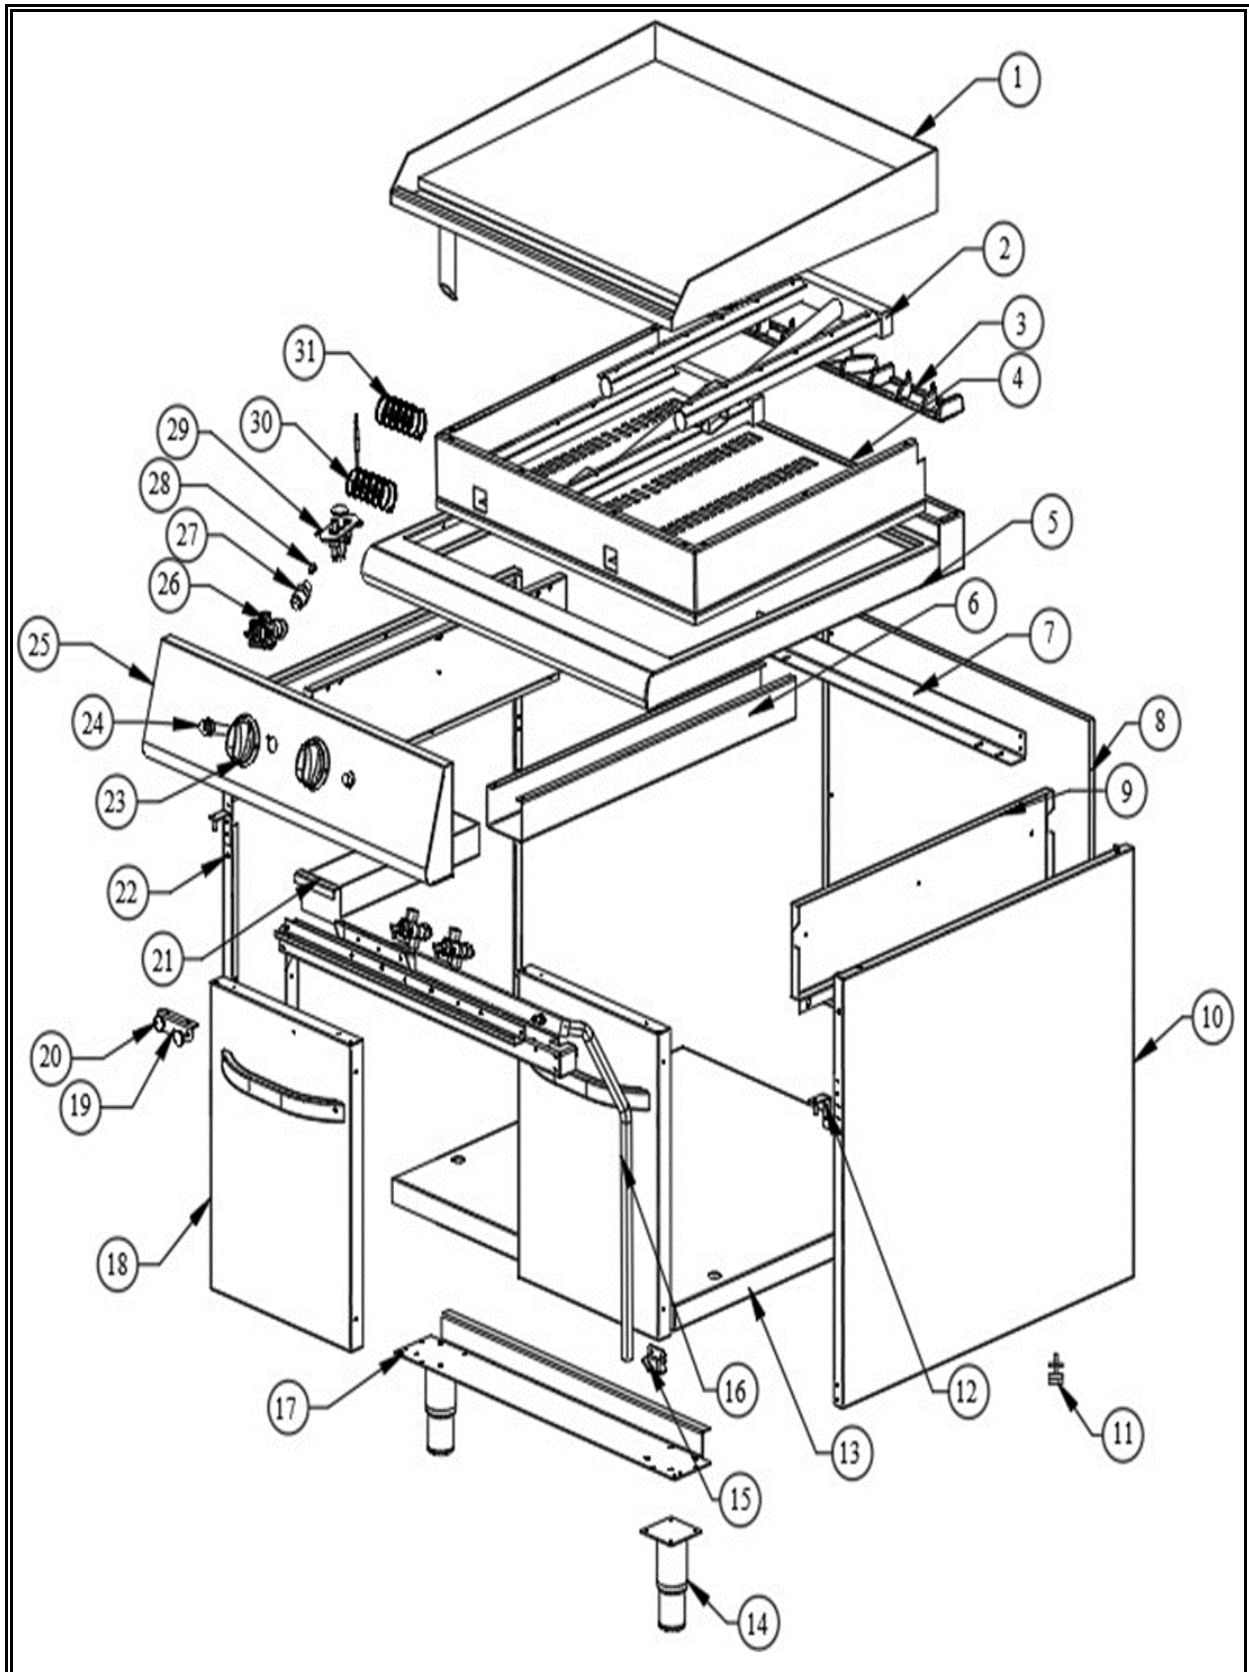

CombiSteel

7178.0480

v1.0

Onderdelen informatie
Erzatzteil information
Spare part information
Information de pièces

CombiSteel

7178.0480

Onderdelenlijst 7178.0480

POS:	Art.No.:	Omschrijving:	Aantal:
1		Chrome Plate (7178.0480)	1
2	CS9289.0315	Burner	2
3	CS9289.0280	Iron Cast Chimney	2
4		Bottom Combustion Chamber	1
5		Top Table	1
6		Oil Drawer Slider	1
7		Oil Drawer Slider Support	1
8		Back Panel	1
9		Side Panel Isolation	2
10		Side Panel Right	1
11		Grounding Terminal	1
12	CS9289.1110	Upper Hinge	1+1
13		Bottom Table	1
14	CS9289.0405	Adjustable Legs	4
15	CS9289.1110	Nether Hinge	1+1
16	CS9289.0495	Gas Tank	1
17		Legs Support Part	2
18		700-900 Serie Door	2
19		Door Magnet Part	1
20	CS9289.0725	Ø25 Magnet	2
21		Oil Drawer	1
22		Left Side Panel	1
23	CS9289.0660	Ø8 Knob	2
23a	CS9289.0907	Knob Pad with Igniter	2
24	CS9289.0665	Piezo Igniter	2
25		Front Panel	1
26	CS9289.0075	Gas Valve	2
27	CS9289.0880	3/8-5/16" Inj. Inlet	2
28	CS9289.0105	M8 Inj Lpg Ø 1.40mm	2
28a	CS9289.0110	M8 Inj Ng Ø 2.00mm	2
29	CS9289.0655	Aluminized Pilot	2
30	CS9401.0402	M8 Thermocouple 80cm	2
31	CS9289.1330	Igniter Cable 80cm	2