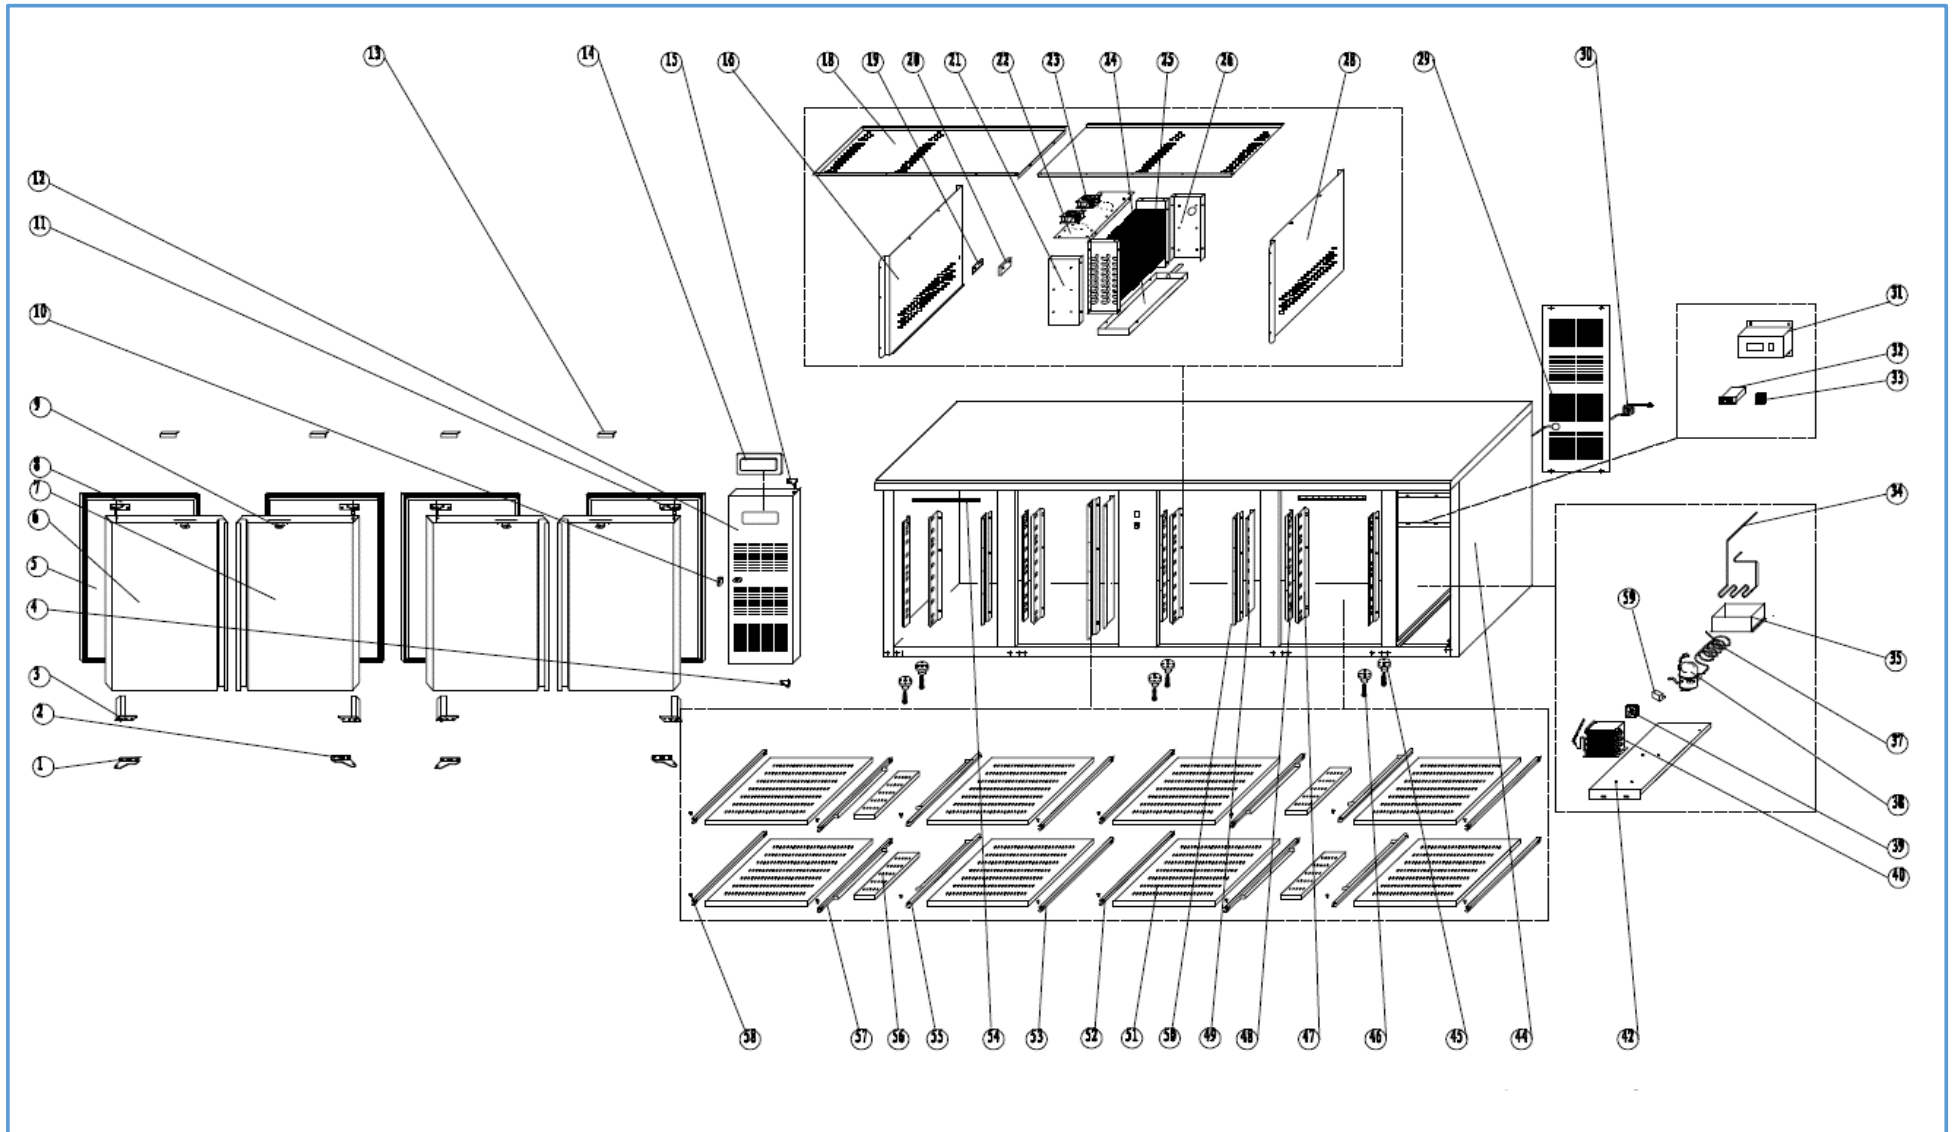

7450.0325

Onderdelen informatie

Erzatzteil information

Spare part information

Information de pièces

Onderdelenlijst 7450.0325

POS:	Art.No.:	Omschrijving:	Aantal:
1		DOWN HINGE LEFT	2PCS
2	9338.1301	DOWN HINGE RIGHT	2PCS
3	9635.0150	SPRING HINGE	3PCS
4		FRONT PANNEL HINGE DOWN	1PC
5	9338.1175	GASKET	4PCS
6		DOOR LEFT	2PCS
7		DOOR RIGHT	2PCS
8		UP HINGE LEFT	2PCS
9	9338.1325	DOOR LOCK	4PCS
10		FRONT PANNEL LOCK	1PC
11		UP HINGE RIGHT	2PCS
12		FRONT PANNEL	1PC
13		DOOR LOOK HOOK	3PCS
14		THERMOSTAT COVER	1PC
15		FRONT PANNEL HINGE UP	1PC
16		EVAPORATOR COVER LEFT	1PC
18		AIR FILOW CONDUCT BOARD RIGHT	1PC
19		SENSOR FIXED CLIP	1PC
20	9338.1502	PROBE PADDING	1PC
21		EVAPORATOR FIXED BOARD FRONT	1PC
22		FAN FIXED BOARD	1PC
23	9999.0136	EVAPORATOR FAN	2PCS
24	9338.0915	EVAPORATOR WATER PAN	1PC
25	9338.0340	EVAPORATOR	1 PC
26		EVAPORATOR FIXED BOARD BACK	1PC
28		EVAPORATOR COVER RIGHT	1PC
29		UNIT ROOM COVER	1PC
30		PLUG	1PC
31		THERMOSTAT SUPPORT	1PC
32	9114.0035	THERMOSTAT	1PC
33	9108.0244	MAIN SWITCH	2PC
34		DISCHANGE PIPE	1PC
35	9338.0918	WATER BOX	1PC
37		SUCTION PIPE	1PC
38	9338.1662	COMPRESSOR	1PC
39	9999.0136	CONDENSER FAN	2PCS
40		CONDENSER	1PC
42		UNIT BOARD	1PC
44		BODY	1PC
45		FEET	6PCS
46	9338.1531	ADJUST BOLT	6PCS
47		BACK SUPPORT LEFT	4PCS
48		FRONT SUPPORT LEFT	4PCS
49	9338.1315	BACK SUPPORT RIGHT	4PCS
50		FRONT SUPPORT RIGHT	4PCS
51	9338.1630	SHELF	8PCS
52	9338.1631	GUIDE LEFT	4PCS

Onderdelenlijst 7450.0325

POS:	Art.No.:	Omschrijving:	Aantal:
53	9338.1632	GUIDE RIGHT	4PCS
54		LED LAMP	2PCS
55	9338.1320	GUIDE LEFT	2PCS
56	9338.1321	MIDDLE SHELF	4PCS
57		GUIDE RIGHT	2PCS
58	9338.1695	SMALL PLASTIC CAP	32PCS
59		TRANSFORMER FOR LAMP	1PC