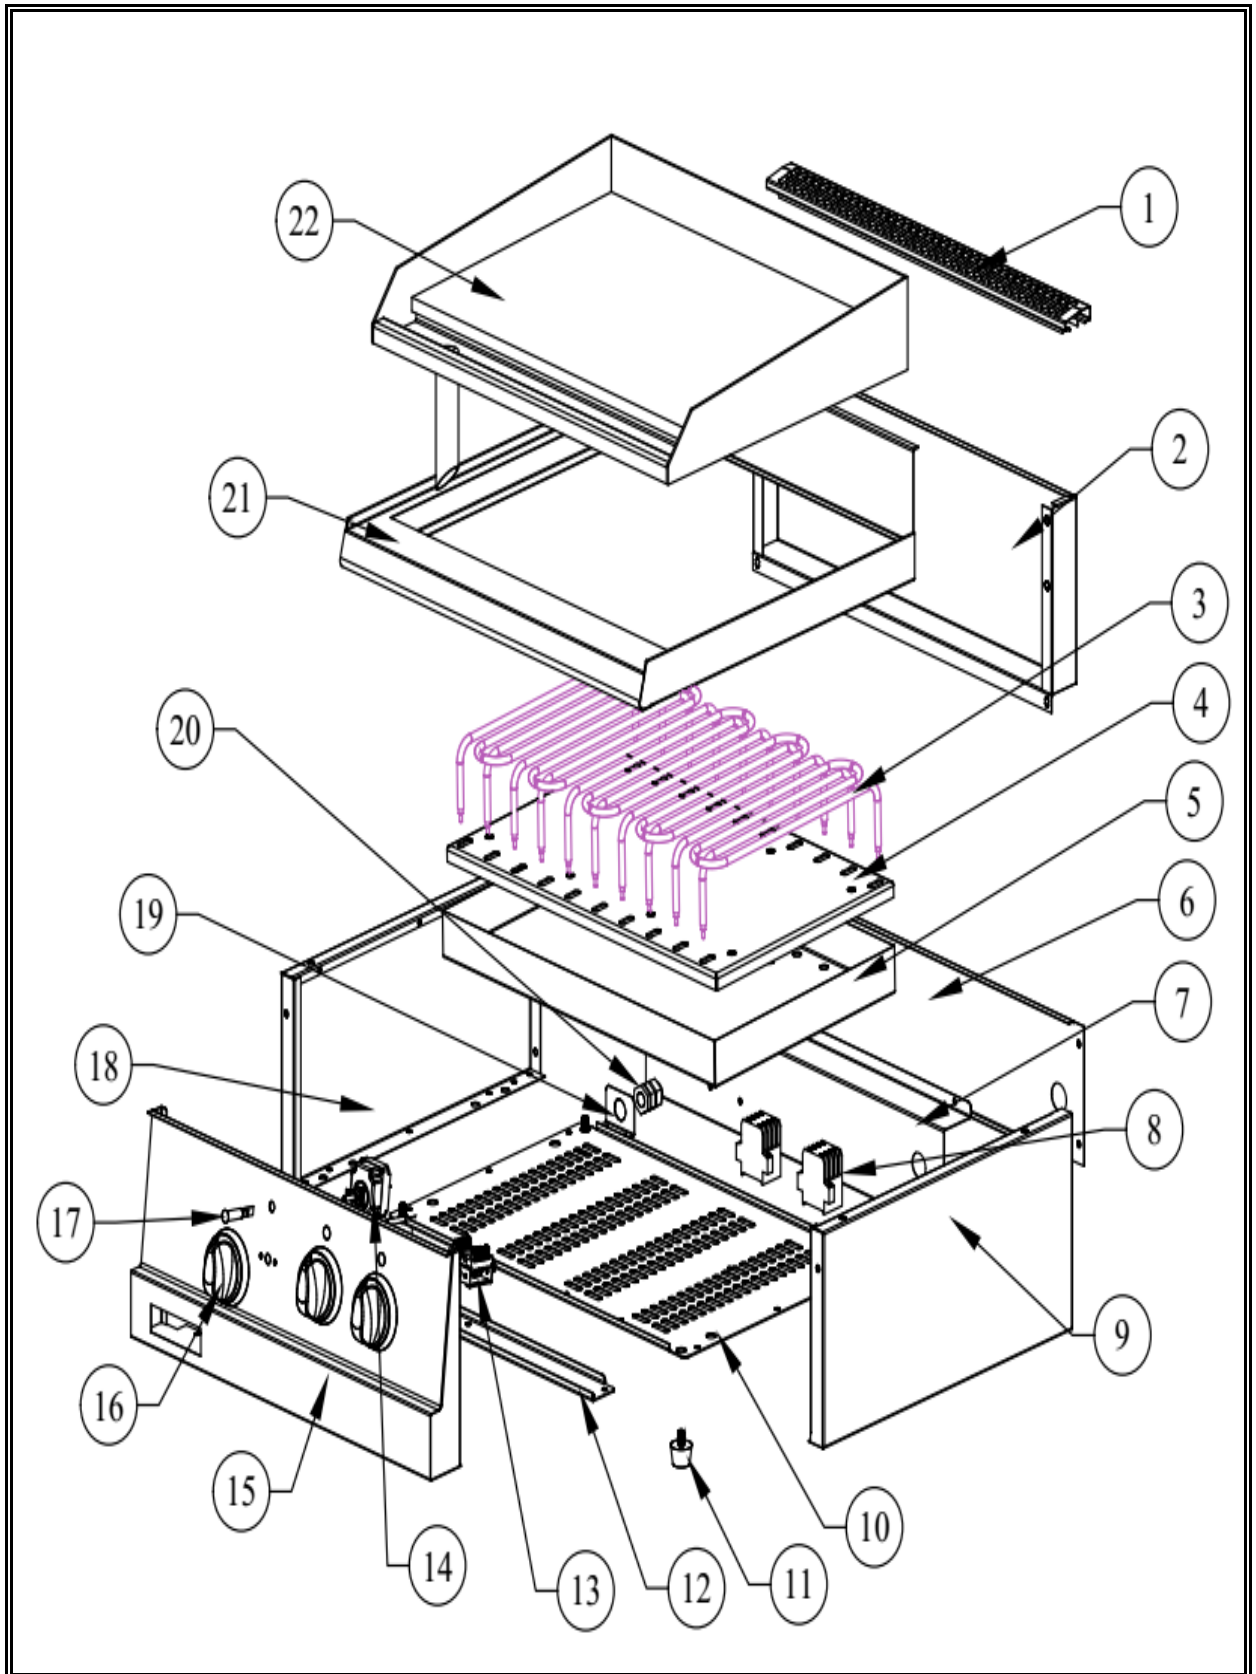

7178.0040

Onderdelen informatie
Erzatzteil information
Spare part information
Information de pièces

POS:	Art.No.:	Omschrijving:	Aantal:
1		Chimney	1
2		Upper Back Panel	1
3	9289.0115	Heaters	10
4		Bottom Panel Isolation	1
5		Top Panel Isolation	1
6		Back Pannel	1
7		Fixing Part	1
8	9289.0145	Contactora	2
9		Side Panel Right	1
10		Bottom Table	1
11	9289.0030	Adjustable Legs	4
12		Front Support	1
13	9289.0130	Main Switch	1
14	9289.0120	Thermostat	2
15		Front Panel	1
16	9289.0650	Knob	3
17	9289.0050	Light Indicator	2
18		Side Panel Left	1
19		Cable Fixing Part	1
20	9289.0055	Cable Gland	1
21		Worktop	1
22		Plate	1