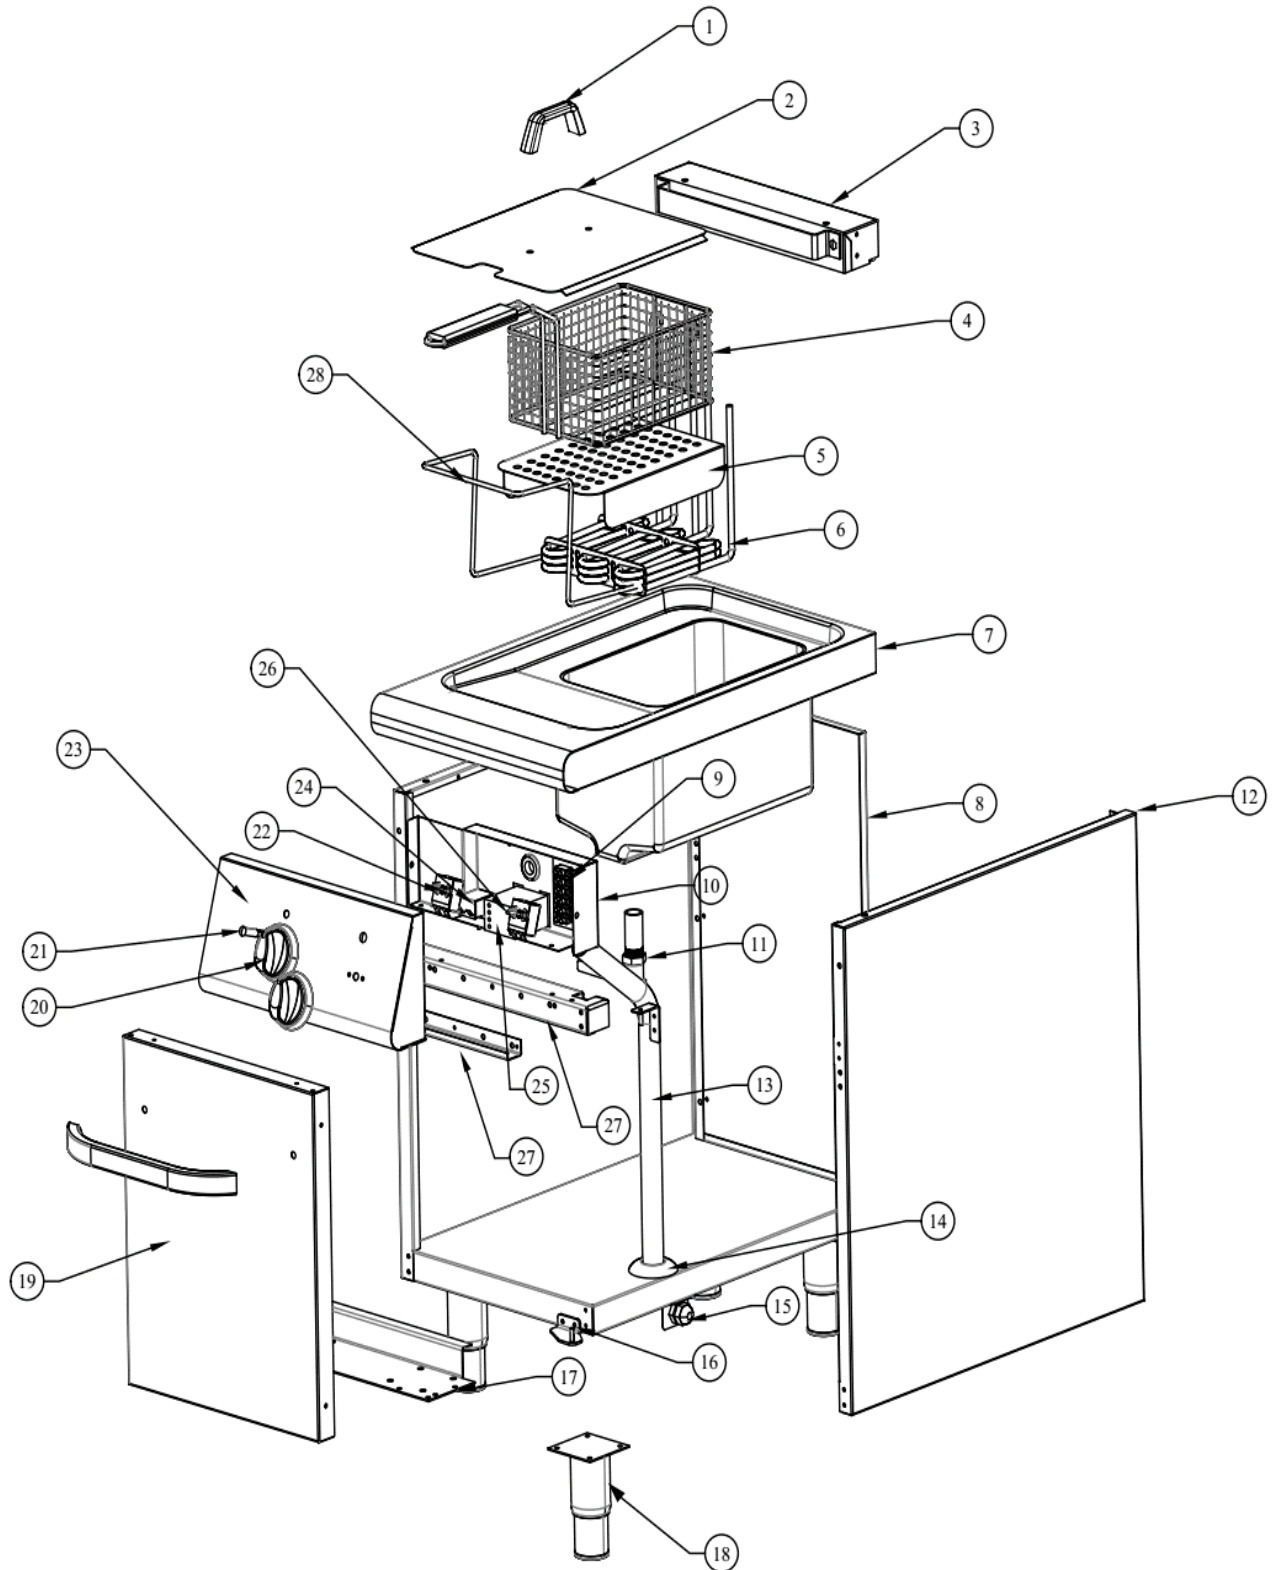

7178.0522

Onderdelen informatie
Erzatzteil information
Spare part information
Information de pièces

POS:	Art.No.:	Omschrijving:	Aantal:
1	9289.0205	Lid Handle	1
2		Lid	1
3		Heater box	1
4	9289.0225	Basket	1
5		Basket base	1
6	9289.0855	Heaters	1
7		Work top	1
8		Back panel	1
9	9289.0685	Electrical Terminal	1
10		Elc. Instalation Fix. Part	1
11	9289.0690	Drain valve	1
12		Right Side Panel	1
13		Electrical Inlet Pipe	1
14		Rosette	1
15	9289.0055	AdjustableLegs	1
16		Nether Hinge	1
17		Legs Fixing Part	2
19		Door	1
20	9289.0650	Knob	2
21	9289.0050	Light Indicator	2
22	9289.0215	Thermostat 187°	1
23		Front Panel	1
24	9289.0170	Thermostat 238°	1
25	9289.0145	Contactactor	1
26	9289.0130	Main Switch	1
27		Front Support	1
28		Heater Lifting Part	1