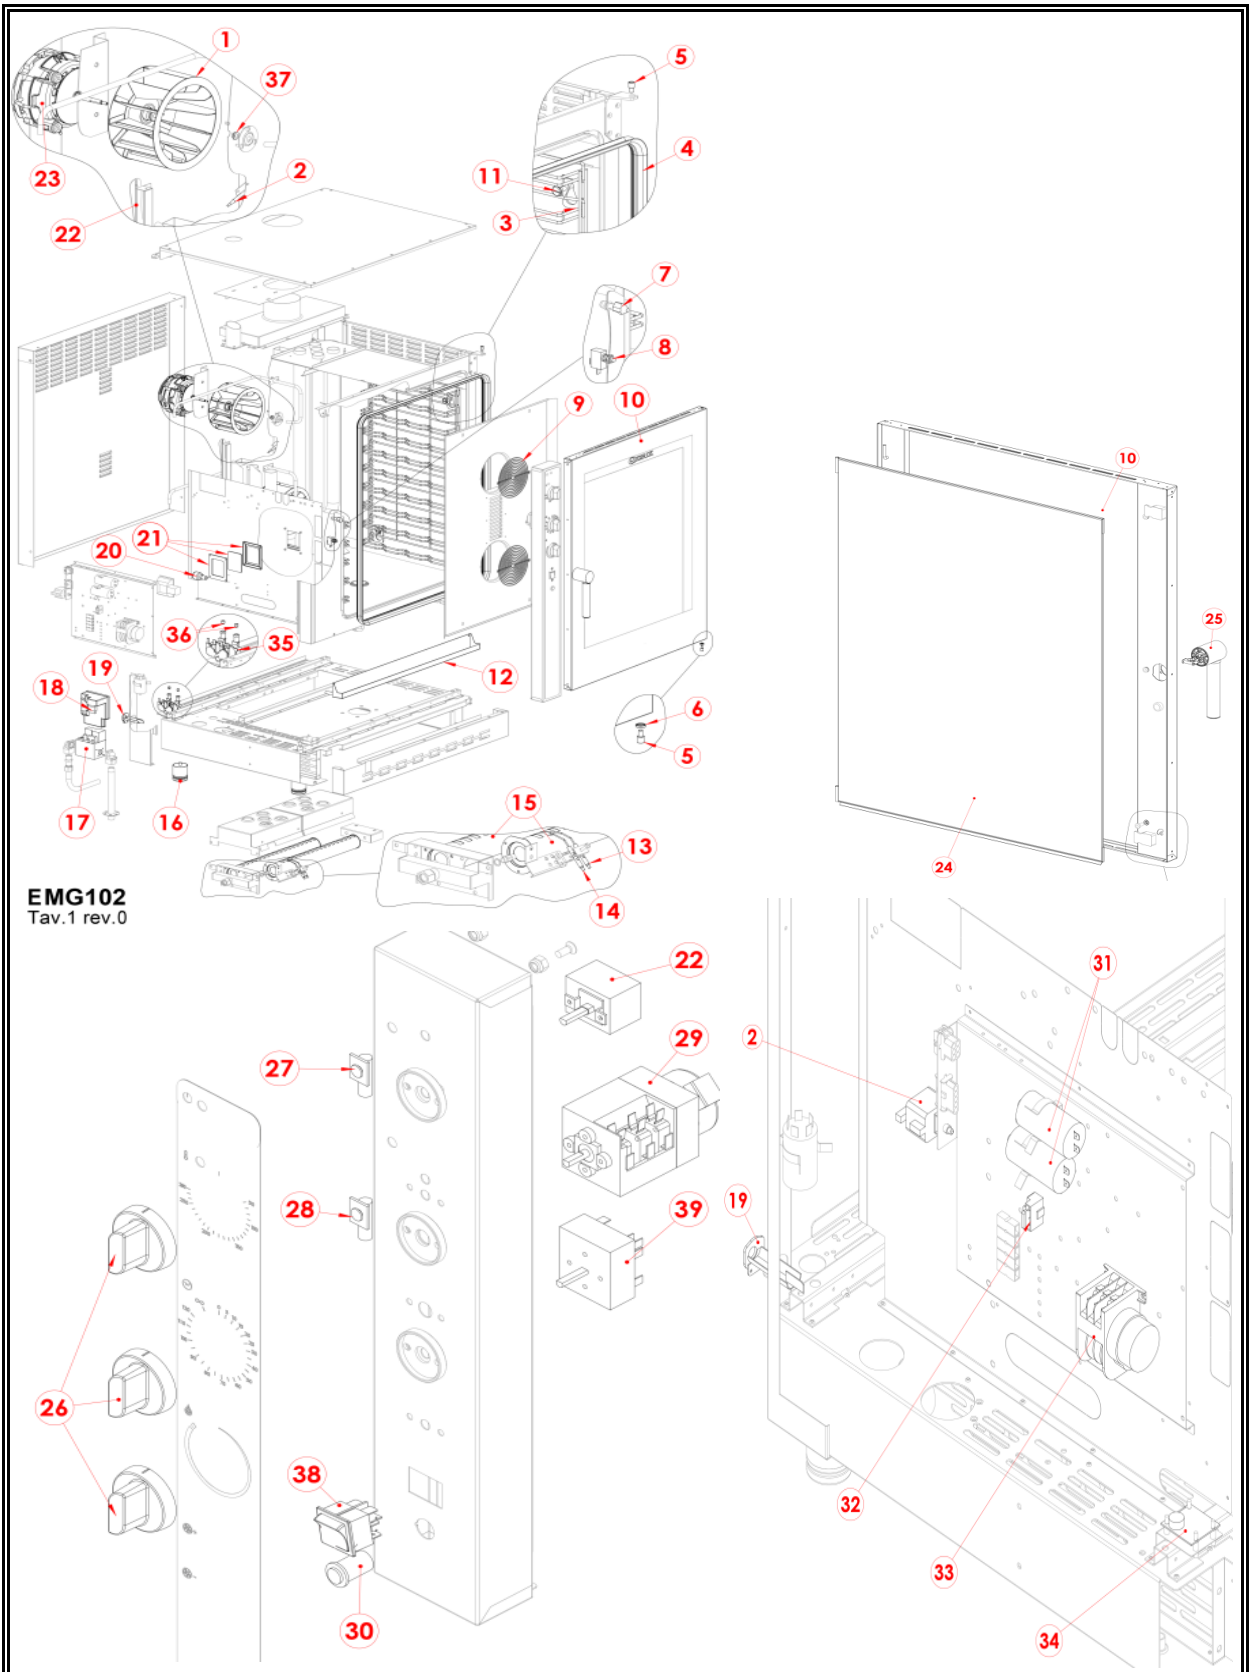

**7466.0030**

Onderdelen informatie  
Erzatzteil information  
Spare part information  
Information de pièces

POS:	Art.No.:	Omschrijving:	Aantal:
1	CS9089.0410	Oven fan with polygonal blades 180x100	
2	CS9089.0075	Thermostat 1ph. safety.350°C 5519562030	
3	CS9089.0655	Grids rack	
4	CS9089.0200	Seal black	
5	CS9089.0305	Spindle for door	
6	CS9089.0306	Bush for door pin	
7		Whiting for closing	
8	CS9089.0160	Door microswitch	
9		Fan guard grid	
10		Door with glass	
11		Bearing pin for grids rack	
12		Condensation collector tray	
13	CS9102.0166	Flame control electrode	
14	CS9102.0169	Ignition spark-plug	
15	CS9102.0206	Burner	
16	CS9102.0213	Adjustable foot	
17	CS9102.0203	Valve body SIGMA(ECO) 0840014	
18	CS9089.0390	Flame control DBC	
19		Terminal block	
20	CS9393.0330	Oven light	
21	CS9089.0170	Kit lamp socket gasket	
22	CS9089.0288	Main thermostat	
23	CS9089.0255	Motor 1ph hp0,25	
24		Oven glass	
25	CS9102.0470	Oven door knob	
26		Silk-screened knob for oven	
27	CS9999.0062	Fluorescent pilot light (green)	
28	CS9999.0061	Neon pilot light (orange)	
29	CS9089.0125	Timer 120'	
30		Luminous reset push button	
31		Motor capacitor 12,5uF	
32		Fuseholder	
33	CS9089.0380	Motor rotation inverter	
34	CS9089.0565	Electronic buzzer board	
35	CS9089.0240	2-way solenoid valve with filter	
36	CS9089.0210	Nozzle for pipe humidifying	
37	CS9102.0125	Motor shaft seal	
38		2 speed switch	
39	CS9162.5310	Energy regulator 16A 220V	