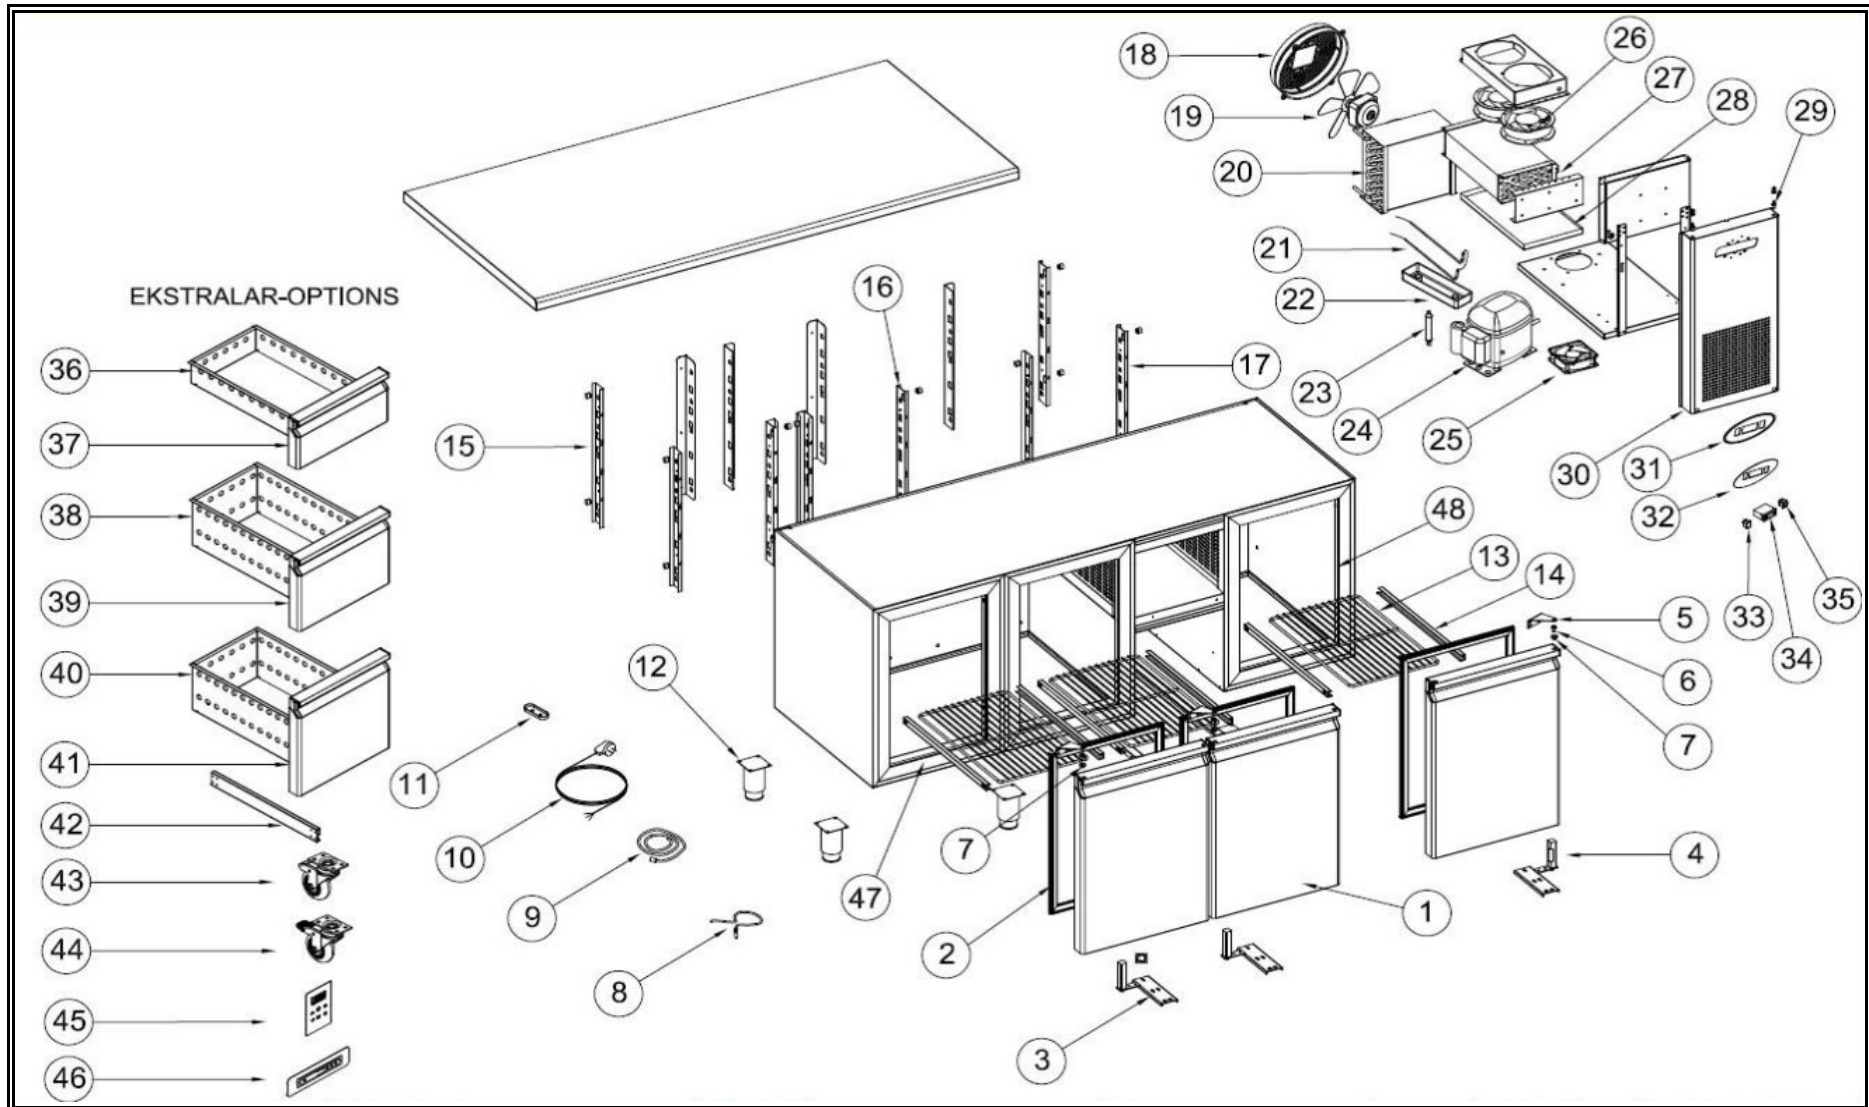

7489.5135

R290

Onderdelen informatie
Erzatzteil information
Spare part information
Information de pièces

POS:	Art.No.:	Omschrijving:	Aantal:
1		DOOR	3
2	CS9113.0035	DOOR GASKET	3
3		LOVER HINGE BRACET	3
4	CS9113.1260	UPRIGHT HINGE AND PARTS	3
5		UPPER HINGE	3
6	CS9113.1815	UPPER HINGE PIM	3
7	CS9113.1820	HINGE PLASTIC	3
8	CS9181.2051	PROP	1
9	CS9390.2290	PROP	1
10		PLUG CABLE	1
11		PROP COVER	2
12	CS9113.0610	STAINLESS STEEL LEG	5
13		SHELF-CGN 530x333	3
14		SHELF-GUIDE-CGN 530m	6
15		SHELF RACKET- BACK	4
16		SHELF RACKET- SIDE	4
17		SHELF RACKET- MIDDLE	4
18	CS9113.0230	CONDANSER FAN PLASTIC	1
19	CS9113.2030	FAN MOTORU	1
20	CS9113.2075	CONDANSER	1
21	CS9113.1030	400W RESISTANCE	2
22	CS9113.1080	WATER BOX	1
23		DRAYER	1
24	CS9113.2065	COMPRESSOR	1
25	CS9113.0300	SQUARE FAN	1
26	CS9113.2035	EVAP FAN MOTOR	2
27	CS9113.2070	EVAPORATOR	1
28		EVAPORATOR CUP	1
29		CANOPY PIM	1
30		CANOPY	1
31		PLASTIC COVER	1
32	CS9113.2300	DIGITAL LABEL	1
33	CS9113.0675	POWER SWITCH	1
34	CS9338.3550	LDIGITAL THERMOSTAT TWO PROPE (DIXEL	1
35	CS9108.0254	ON-OF SWITCH	1
36		1/3 DRAWERS	9
37	CS9113.0030	1/3 DRAWERS GASKET	9
38	CS9113.2332	1/2 DRAWERS	6
39	CS9113.0040	1/2 DRAWERS GASKET	6
40		2/3 DRAWERS	3
41	CS9113.0050	2/3 DRAWERS GASKET	3
42	CS9113.0020	DRAWER RAIL	
42a	CS9113.2310	DRAWER RAIL BRAKE	

POS:	Art.No.:	Omschrijving:	Aantal:
43	CS9113.0615	WHEELS	3
44	CS9113.0620	WHEELS BRAKE	2
45		WATER PROOF DIGITAL	1
46	CS9993.8627	TOUCH CONTROL DIGITAL	1
47	CS9113.0975	DOOR RESISTANCE 4,7 mt	1
48	CS9113.0980	DOOR RESISTANCE 2,8 mt	1
.		GRN-CGL3-M SOČ. GRUBU	