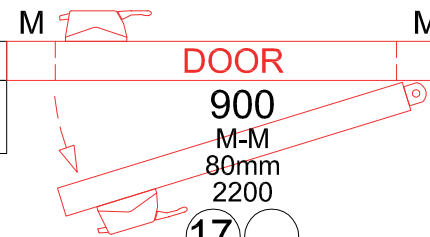

3000

2400

450x150
F-F
80mm
2200
RIGHT (SAĞ)

300
M-F
80mm
2200

900
M-M
80mm
2200

300
F-M
80mm
2200

450x150
F-F
80mm
2200
LEFT (SOL)

900
F-M
80mm
2200

1
2400x1200
Male (Erkek)

900
M-F
80mm
2200

F
M

F
M

2400x600

7489.1105 - 80mm
2400x3000x2200

900
M-F
80mm
2200

900
F-M
80mm
2200

F: Female (Dişi)
M: Male (Erkek)

F
M

F
M

2400x1200
Female (Dişi)

900
M-M
80mm
2200

900
M-M
80mm
2200

M
F

M
F

DOOR

900
M-M
80mm
2200

300
M-F
80mm
2200

600x150
F-F
80mm
2200
RIGHT (SAĞ)

600x150
F-F
80mm
2200
LEFT (SOL)