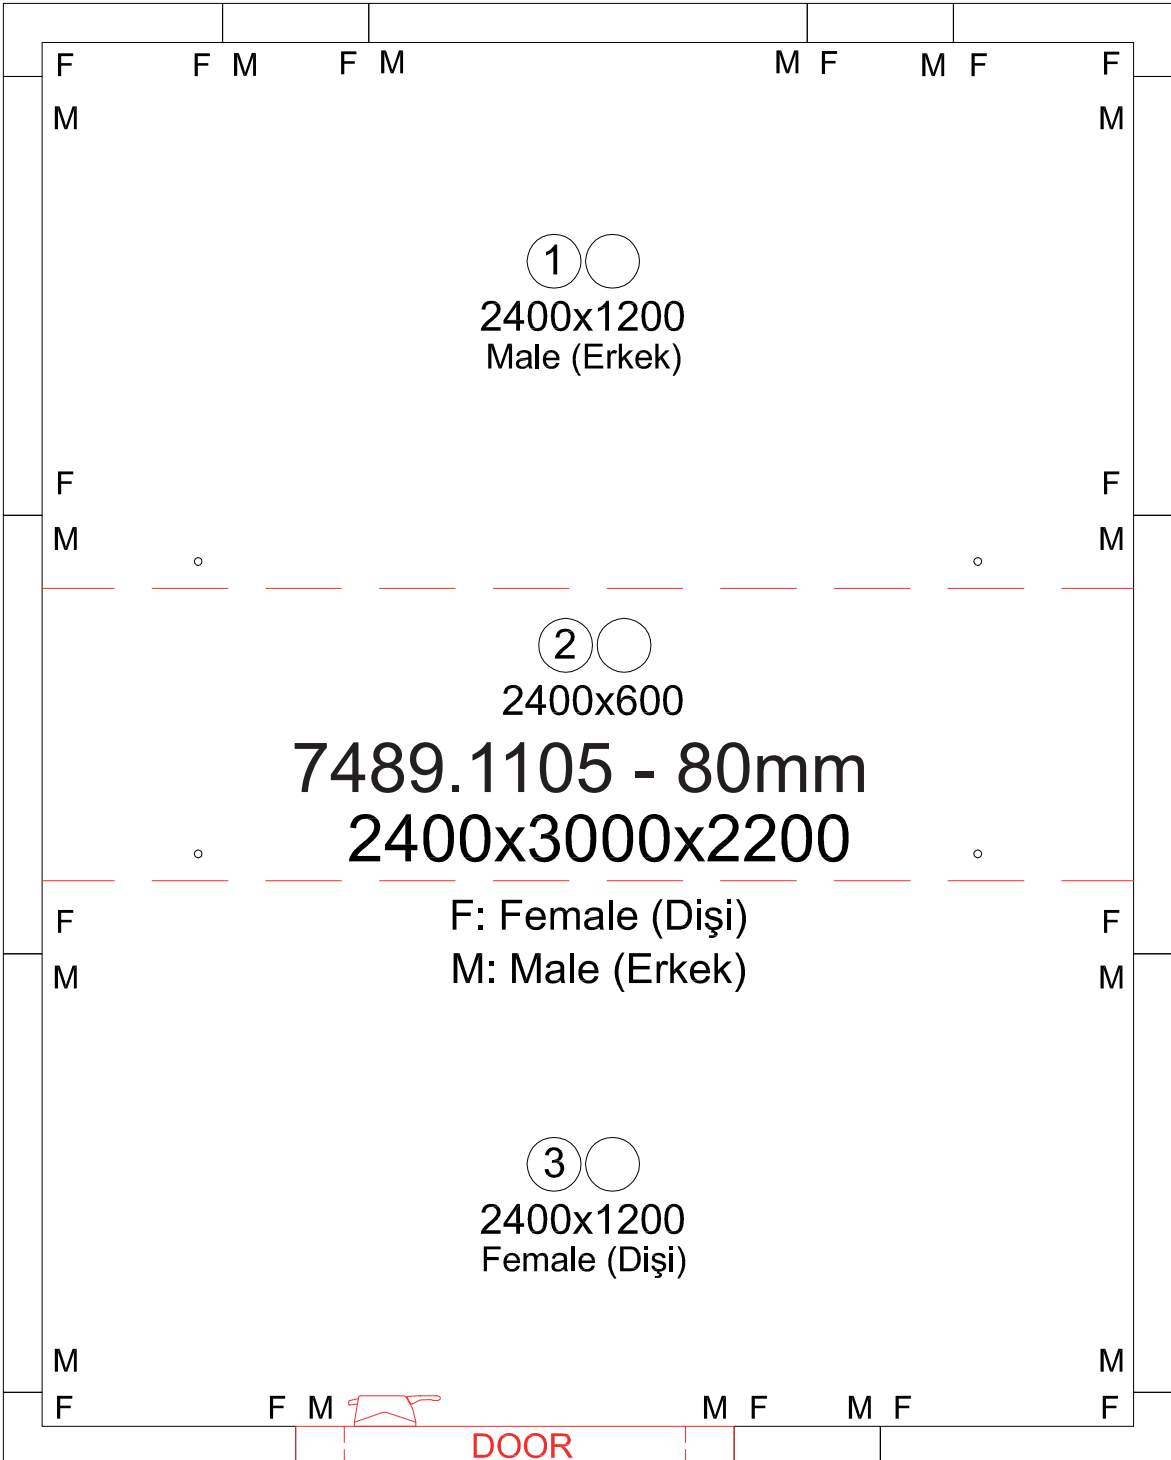

3000

2400

450x150
F-F
80mm
2200
RIGHT (SAĞ)

300
M-F
80mm
2200

900
M-M
80mm
2200

300
F-M
80mm
2200

450x150
F-F
80mm
2200
LEFT (SOL)

900
F-M
80mm
2200

1
2400x1200
Male (Erkek)

900
M-F
80mm
2200

F
M

F
M

2400x600

7489.1105 - 80mm
2400x3000x2200

900
M-F
80mm
2200

900
F-M
80mm
2200

F: Female (Dişi)
M: Male (Erkek)

F
M

F
M

2400x1200
Female (Dişi)

900
M-M
80mm
2200

900
M-M
80mm
2200

M
F

M
F

DOOR

900
M-M
80mm
2200

300
M-F
80mm
2200

600x150
F-F
80mm
2200
RIGHT (SAĞ)

600x150
F-F
80mm
2200
LEFT (SOL)