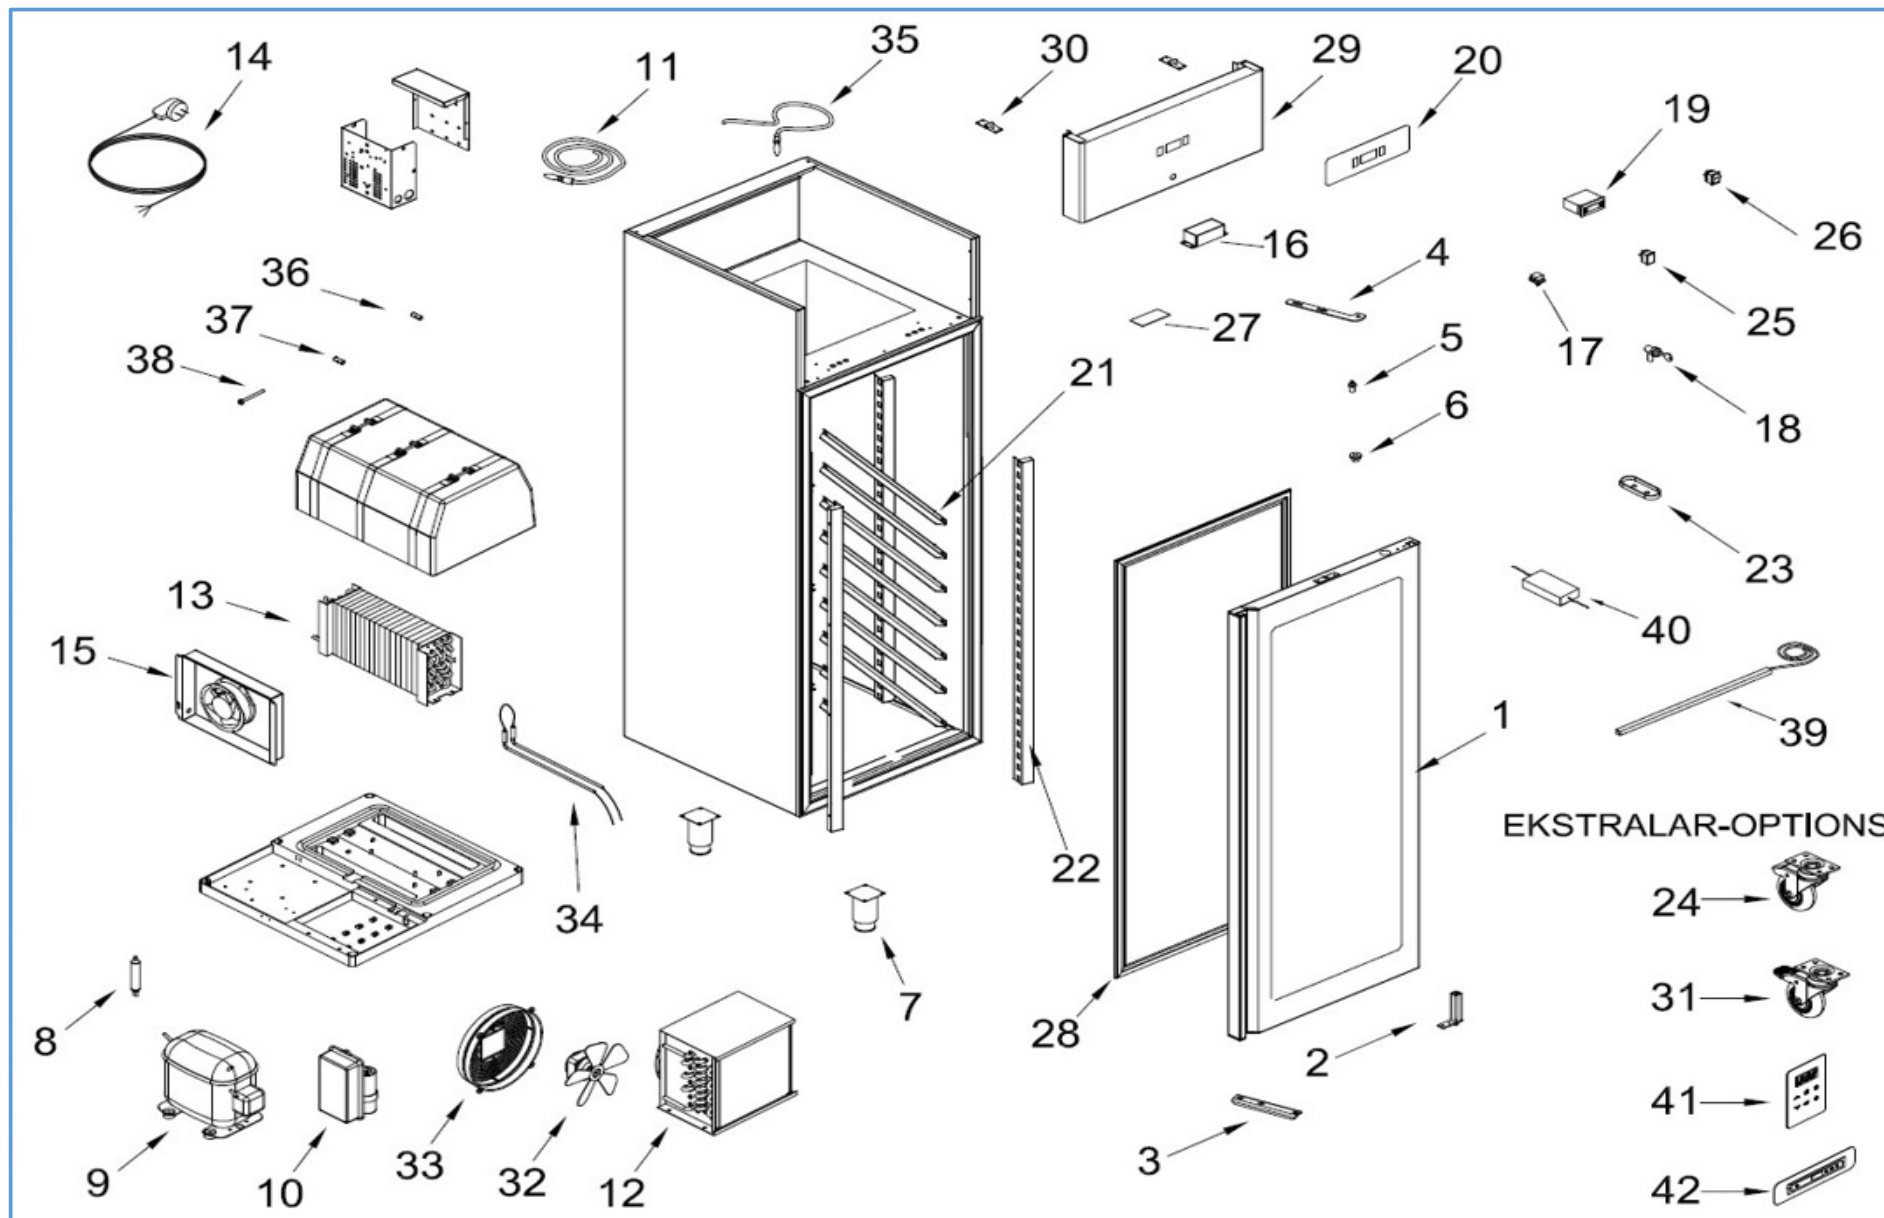

7489.5190

Onderdelen informatie

Erzatzteil information

Spare part information

Information de pièces

Onderdelenlijst 7489.5190

POS:	Art.No.:	Omschrijving:	Aantal:
1		DOOR	1
2	9113.1260	UPRIGHT HINGE AND PARTS	1
3	9113.1315	LOVER HINGE BRACET	1
4	9113.1320	UPPER HINGE BRACET	1
5	9113.1265	UPPER HINGE PIM	1
6	9113.1270	UPPER HINGE PLASTIC PART	1
7		STAINLESS STEEL LEG	4
8		DRAYER	1
9	9113.0525	COMPRESSOR-NEK 6210 Z(1/2HP)	1
10		ROLE BOX	1
11	9390.2290	PROP	1
12	9113.1790	CONDANSER	1
13	9113.0270	EVAPARATOR	1
14		PLUG CABLE	1
15	9113.0350	EVAP FAN MOTOR	1
16		LIGHT COVER	1
17	9113.0700	EVAPOROTOR SWITCH	1
18	9113.0820	LOCK	1
19	9338.3550	DIGITAL THERMOSTAT TWO PROPE(DIXELL)	1
20		DIGITAL LABEL	1
21		SHELF GUIDE - 730mm	28
22		SIDE SHELF RACKET	4
23		PROP COVER	1
24	9113.0615	WHEELS	2
25	9113.0675	POWER SWITCH	1
26	9113.0680	ON - OFF SWITCH	1
27	9113.0870	LIGHT GLASS UPRIGHT	1
28	9113.2015	DOOR GASKET UPRIGHT	1
29		CANOPY	1
30		CANOPY HINGE	2
31	9113.0620	WHEELS BRAKE	2
32	9113.0320	16W-FAN MOTOR	1
33	9113.0230	CONDANSER FAN PLASTIC	1
34	9113.1045	200W RESISTANCE	1
35	9113.0150	PROP	1
36		COVER GROOVED SCREW	3
37		COVER FLAT SCREW	3
38		SCREW - M6 X 80	3
39		WATER PROOF DİJİTAL	1
40		TOUCH CONTROL DIGITAL	1
.		VN7-M MONOBLOK COOLING GROUP	