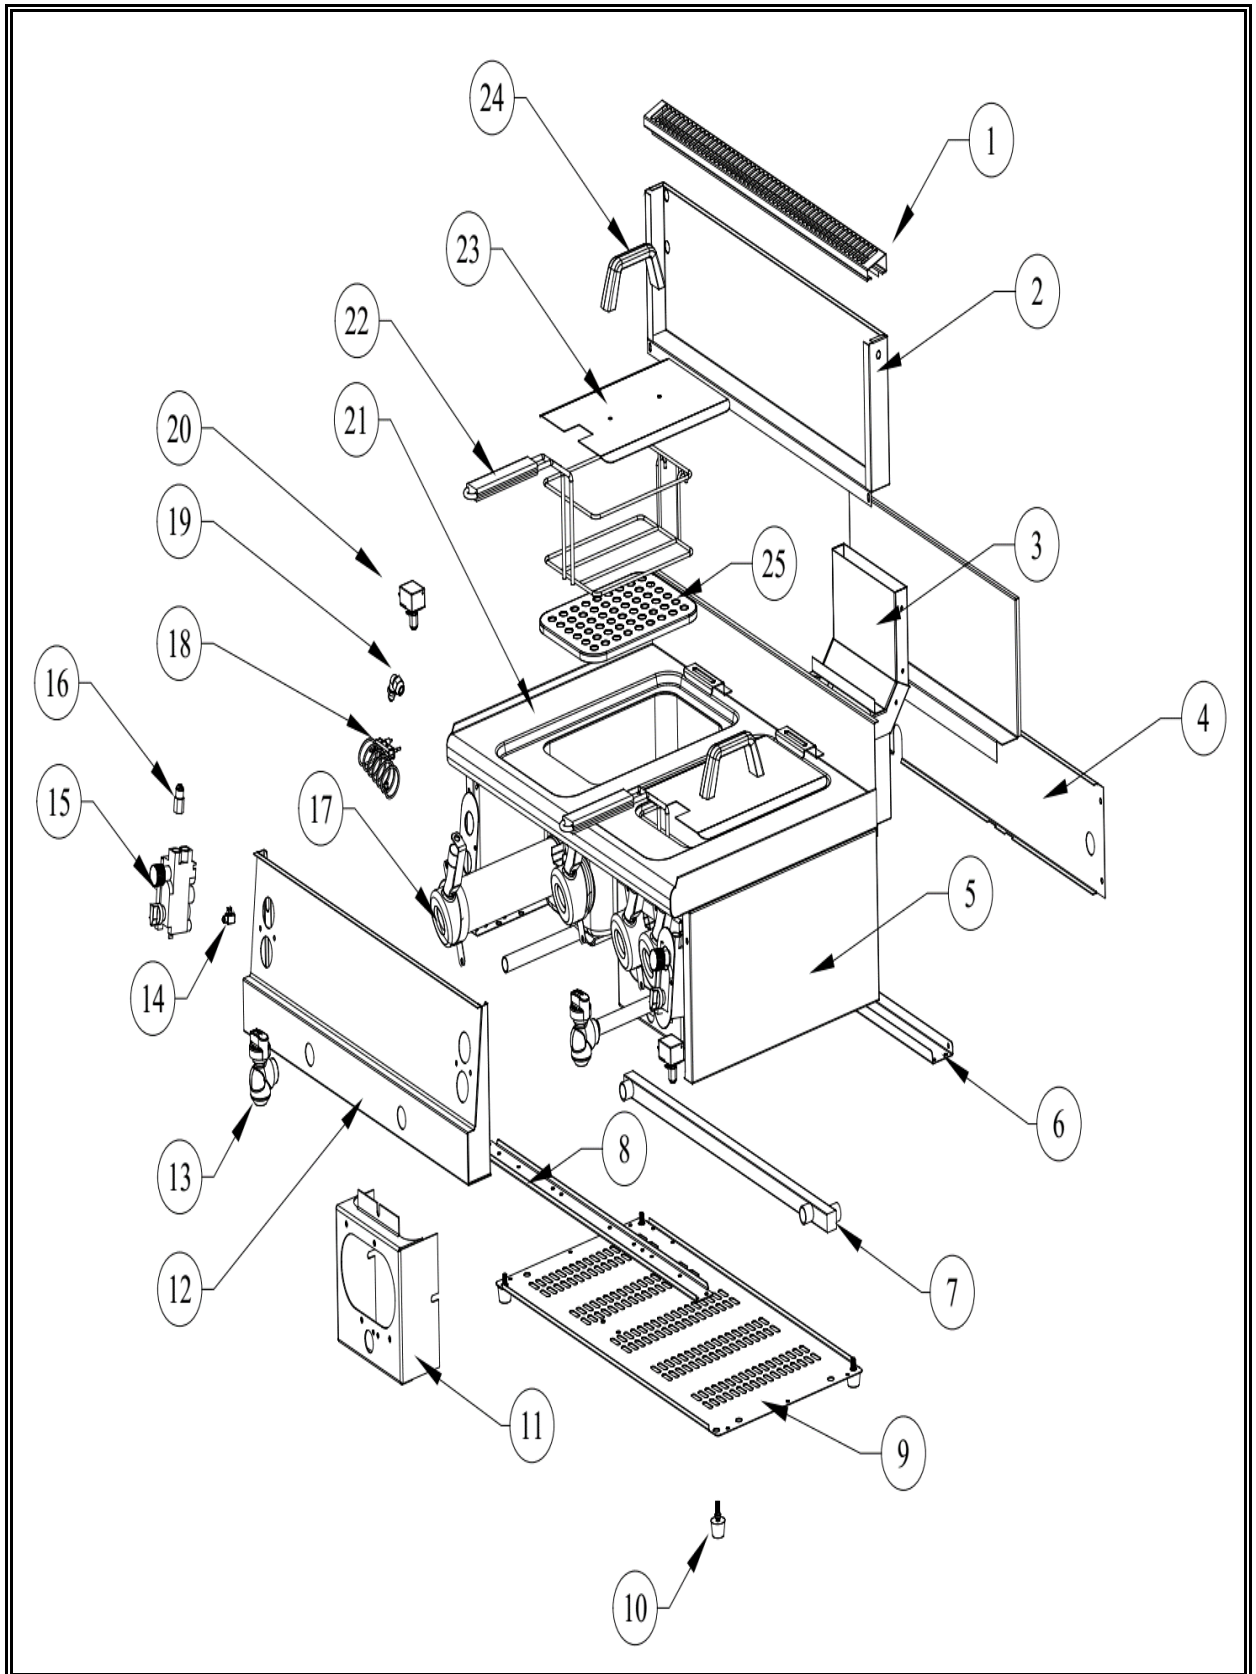

7178.0085

Onderdelen informatie
Erzatzteil information
Spare part information
Information de pièces

POS:	Art.No.:	Omschrijving:	Aantal:
1	CS9289.1072	Chimney Lid	1
2		Back Panel	1
3	CS9289.1072	Chinmey Part	2
4		Back Panel	1
5		Right Side Panel	1
6		Installation Part	4
7		Gas Tank	1
8		Front Support	1
9		Bottom Panel	1
10	CS9289.0030	Adjustable Legs	4
11		Front Panel Fixing Part	2
12		Front Panel	1
13	CS9289.0865	Drain Valve	2
14	CS9998.1020	Thermocouple Switch	2
15	CS9289.0700	Gas Valve	2
16		3/8"-3/8" Nippel	6
17	CS9289.0175	Burner	4
18	CS9401.0402	Thermocouple	2
19	CS9289.1035	L fitting part	4
20	CS9289.0172	Limit Thermostat	2
21		Top Table	1
22	CS9289.0200	Basket	2
23		Lid	2
20	CS9289.0205	Bakalite Handle	2
20		Bottom Strainer	2