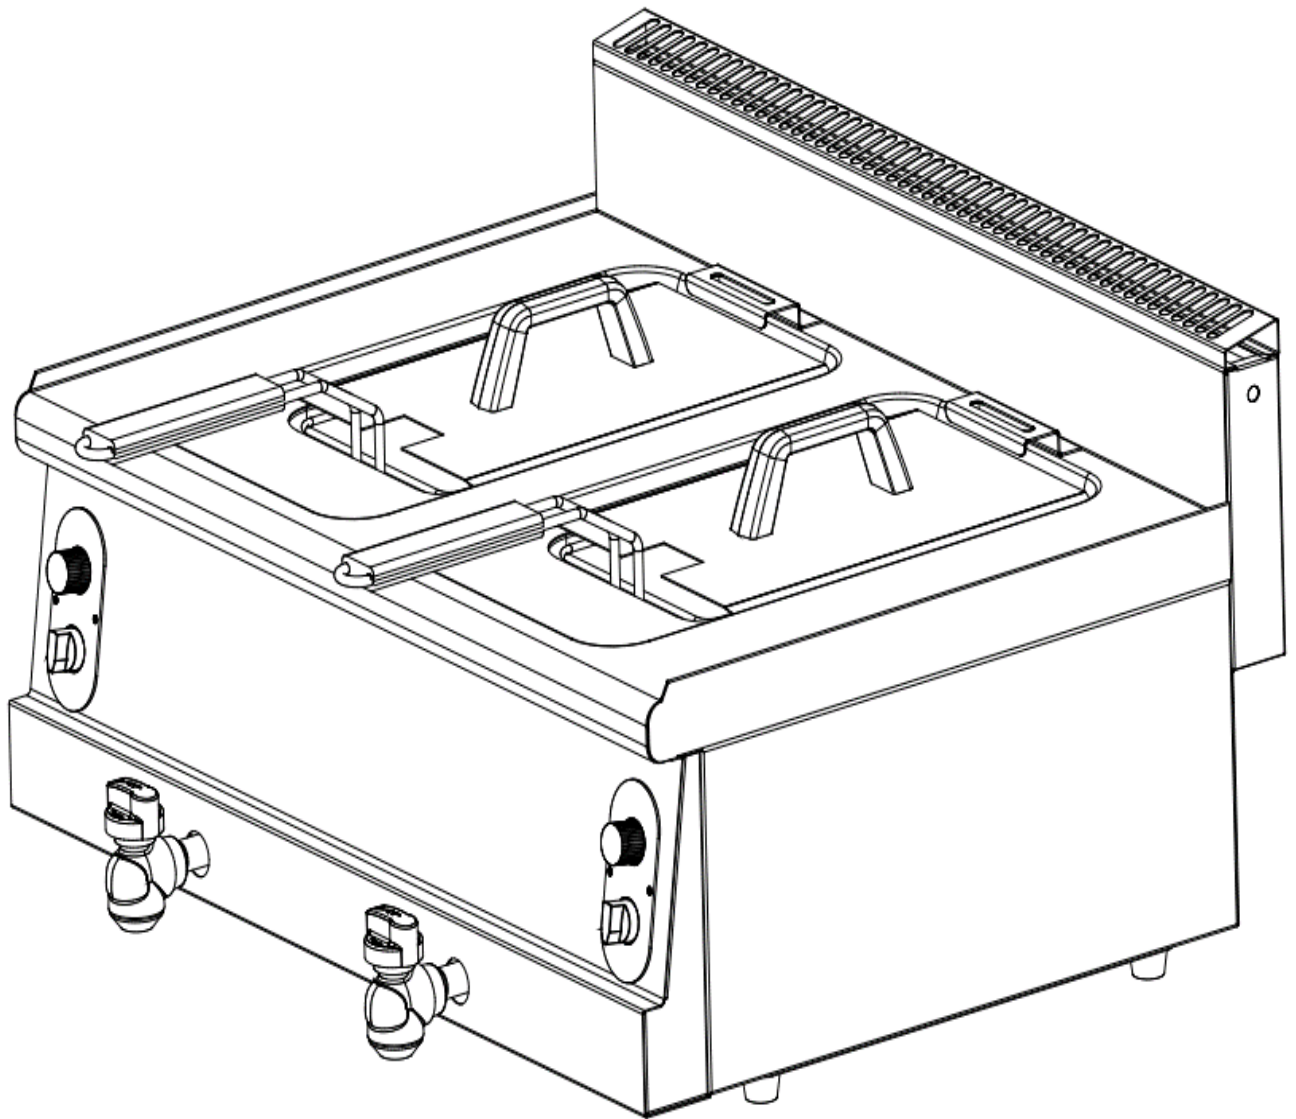

7178.0085

Onderdelen informatie
Erzatzteil information
Spare part information
Information de pièces

POS:	Art.No.:	Omschrijving:	Aantal:
1	CS9289.1072	Chimney Lid	1
2		Back Panel	1
3	CS9289.1072	Chinmey Part	2
4		Back Panel	1
5		Right Side Panel	1
6		Installation Part	4
7		Gas Tank	1
8		Front Support	1
9		Bottom Panel	1
10	CS9289.0030	Adjustable Legs	4
11		Front Panel Fixing Part	2
12		Front Panel	1
13	CS9289.0865	Drain Valve	2
14	CS9998.1020	Thermocouple Switch	2
15	CS9289.0700	Gas Valve	2
16		3/8"-3/8" Nippel	6
17	CS9289.0175	Burner	4
18	CS9401.0402	Thermocouple	2
19	CS9289.1035	L fitting part	4
20	CS9289.0172	Limit Thermostat	2
21		Top Table	1
22	CS9289.0200	Basket	2
23		Lid	2
20	CS9289.0205	Bakalite Handle	2
20		Bottom Strainer	2