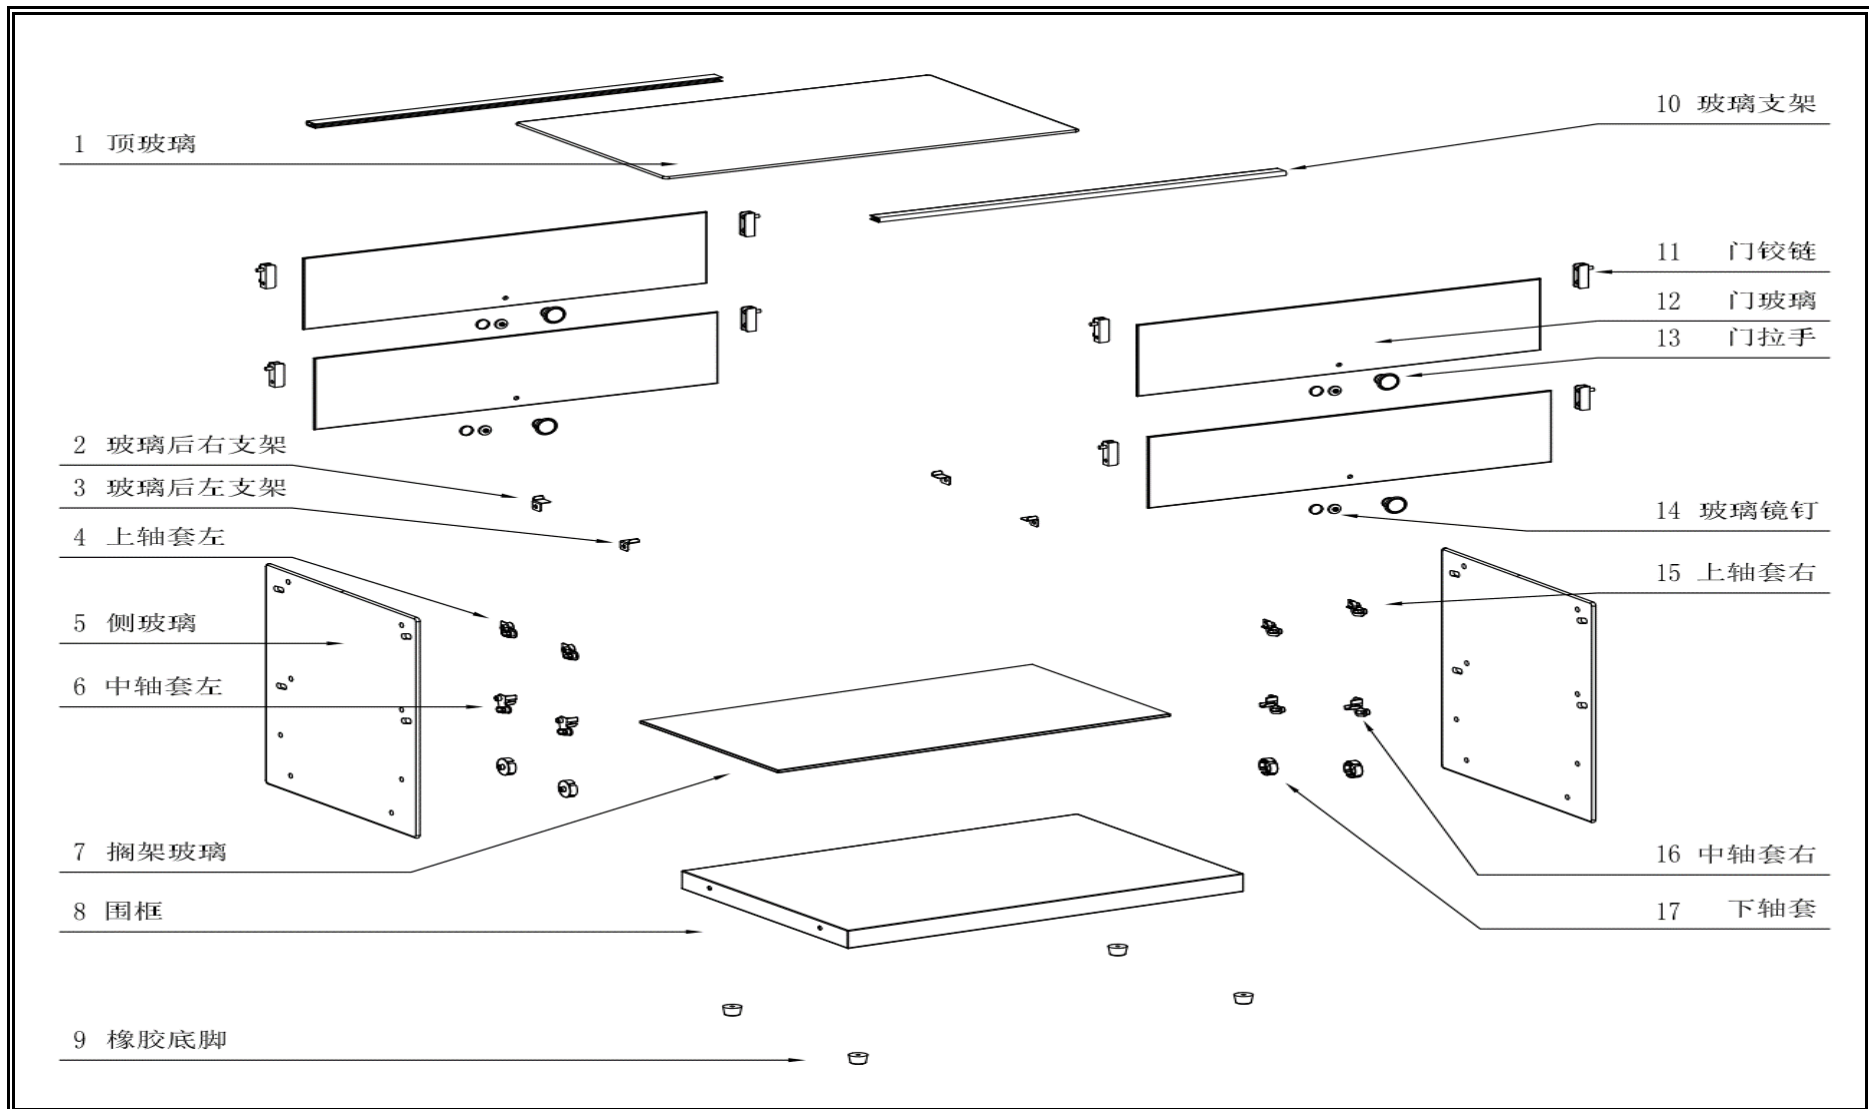

7487.0245

Onderdelen informatie
Erzatzteil information
Spare part information
Information de pièces

POS:	Art.No.:	Omschrijving:	Aantal:
1		Top glass	
2		Right rear bracket for shelfglass	
3		Left rear bracket for shelfglass	
4		Left top bushing	
5		Side glass	
6		Left mid-bushing	
7		Shelf glass	
8		Grill	
9		Rubber feet	
10		Glass bracket	
11	9338.2004	Door hinge	
12		Door glass	
13	9338.2005	Handle	
14		Nail for glass	
15		Right top bushing	
16		Right mid bushing	
17		Lower bushing	