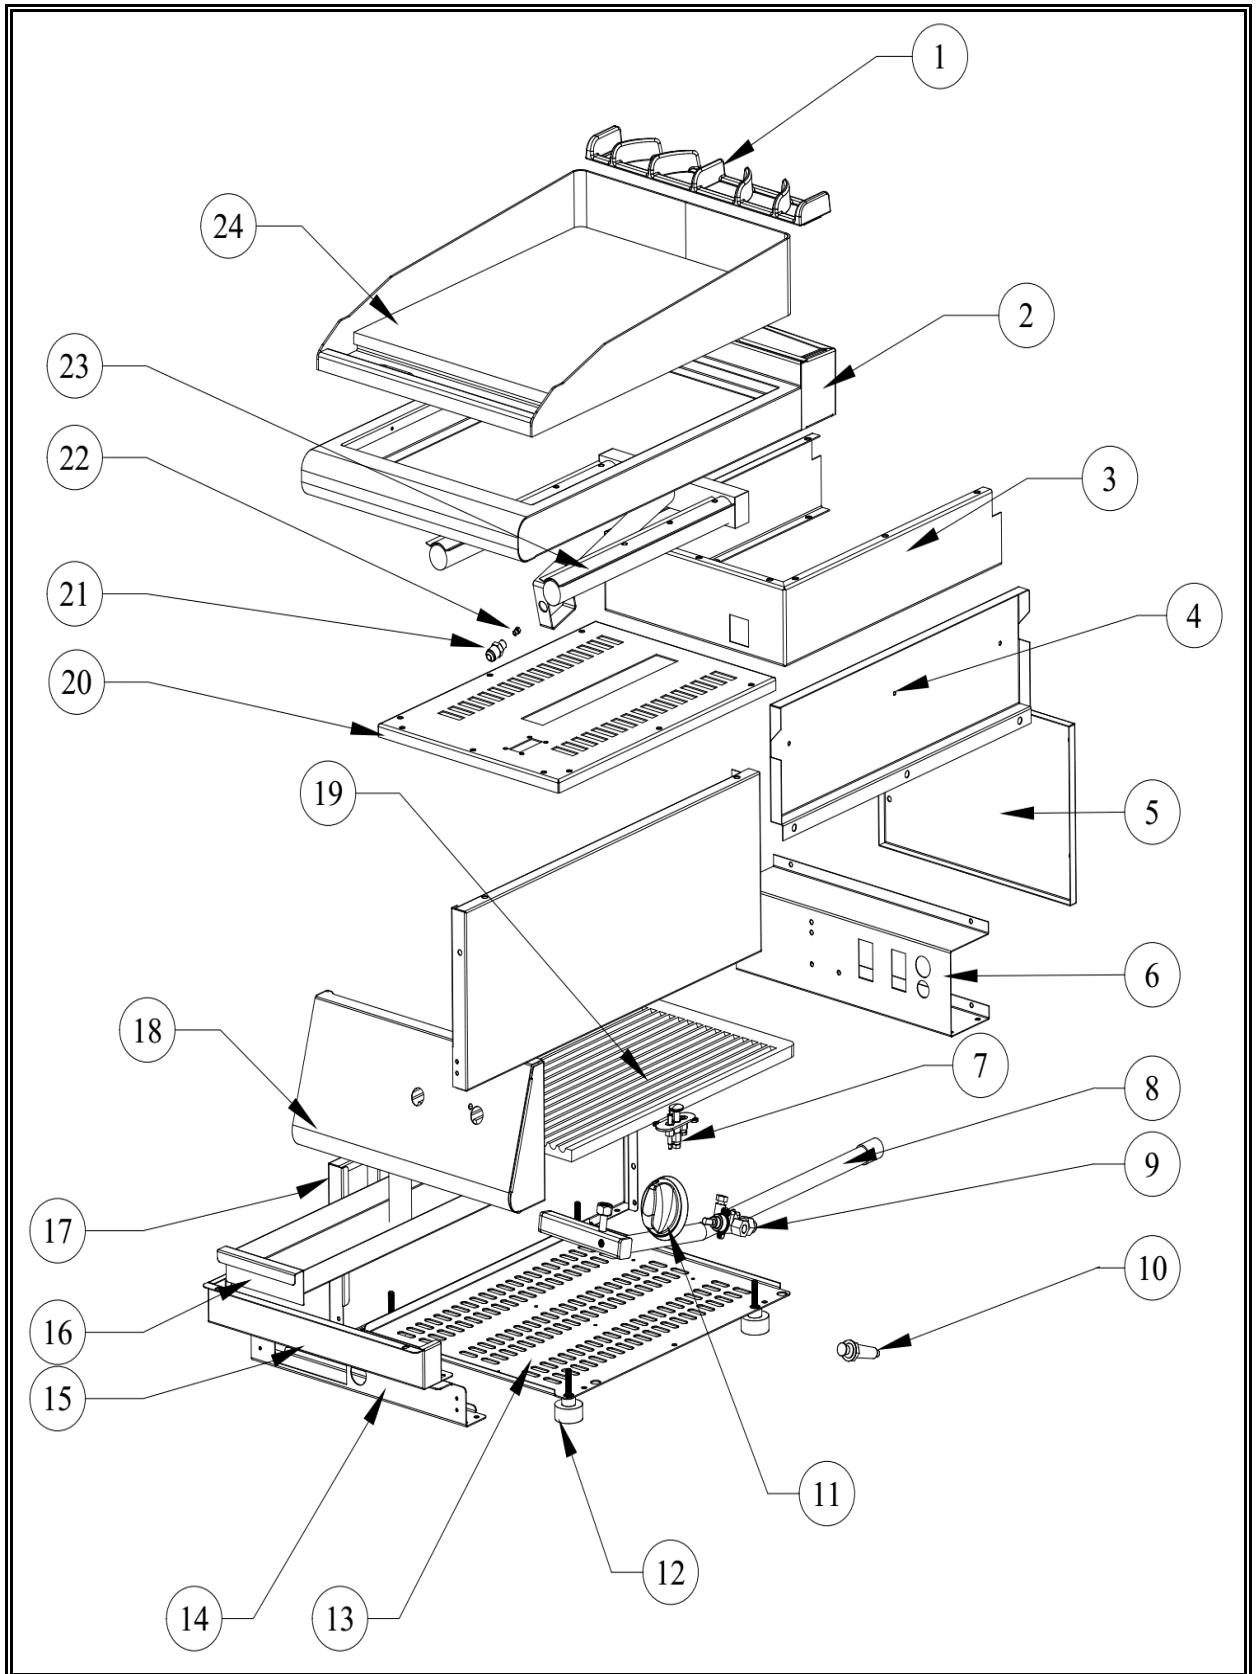

7178.0225

Onderdelen informatie
Erzatzteil information
Spare part information
Information de pièces

POS:	Art.No.:	Omschrijving:	Aantal:
1	9289.0280	Iron Cast Chimney	1
2		Worktop	1
3		Top Combustion Chamber	1
4		Side Panel Left	1
5		Back Panel	1
6		Electrical Installation Fixing Part	1
7	9289.0655	Pilot	1
8	9289.0480	Gas Tank	1
9	9289.0075	Gas Valve	2
10	9289.0665	Igniter	1
11	9289.0660	Knob	1
12	9289.0030	Adjustable Legs	1
13		Bottom Table	1
14		Front Support	4
15		Bottom Support	1
16		Oil Drawer	1
17		Left Side Panel	2
18		Front Panel	1
19		G7110G Griddle	1
20		Bottom Combustion Chamber	1
21		Reduction 5/16 " - 3/8 "	1
22		Injector M8 - 1.40 / 2.20	1
23	9289.0315	Burner	1
24		G71110G Griddle	