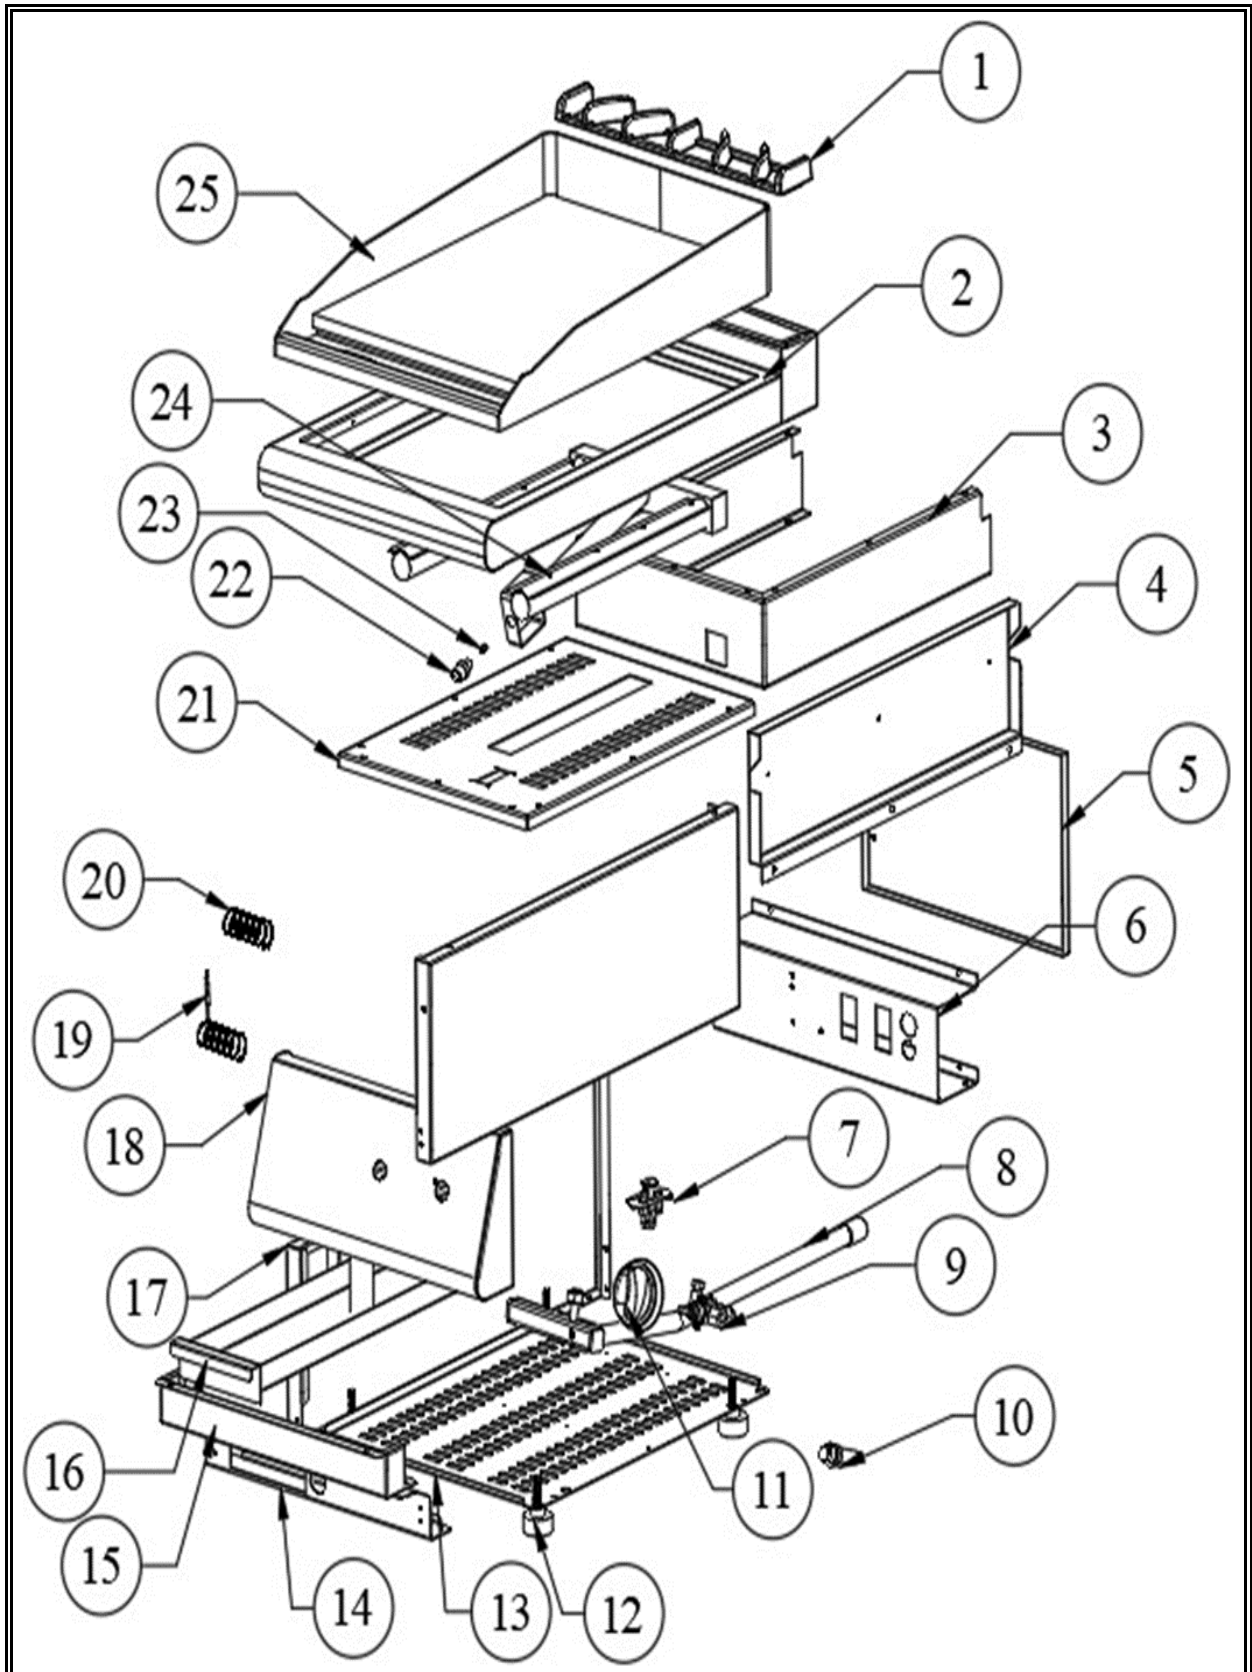

CombiSteel

7178.0225

v1.0

Onderdelen informatie
Erzatzteil information
Spare part information
Information de pièces

CombiSteel

7178.0225

Onderdelenlijst 7178.0225

POS:	Art.No.:	Omschrijving:	Aantal:
1	CS9289.0280	Iron Cast Chimney	1
2		Top Table	1
3		Side Combustion Chamber	1
4		Right Side Panel	1
5		Back Panel	1
6		Electrical Installation Fixing Part	1
7	CS9289.0655	Aluminized Pilot	1
8	CS9289.0320	Gas Tank	1
9	CS9289.0075	Gas Valve	1
10	CS9289.0665	Piezo Igniter	1
11	CS9289.0660	Ø8 Knob	1
11A	CS9289.0907	Knob Pad with Igniter	1
12	CS9289.0030	Adjustable Legs	4
13		Bottom Table	1
14		Front Support	1
15		Bottom Support	1
16		Oil Drawer	1
17		Left Side Panel	1
18		Front Panel	1
19	CS9401.0402	M8 Thermocouple 80cm	1
20	CS9289.1330	Igniter Cable 80cm	1
21		Combustion Chamber Bottom	1
22	CS9289.0880	Reduction 5/16 " - 3/8 "	1
23	CS9289.0105	M8 Inj LPG Ø 1.40mm	1
23A	CS9289.0090	M8 Inj NG Ø 2.00mm	1
24	CS9289.0315	Burner	1
25		Plate (7178.0225)	1