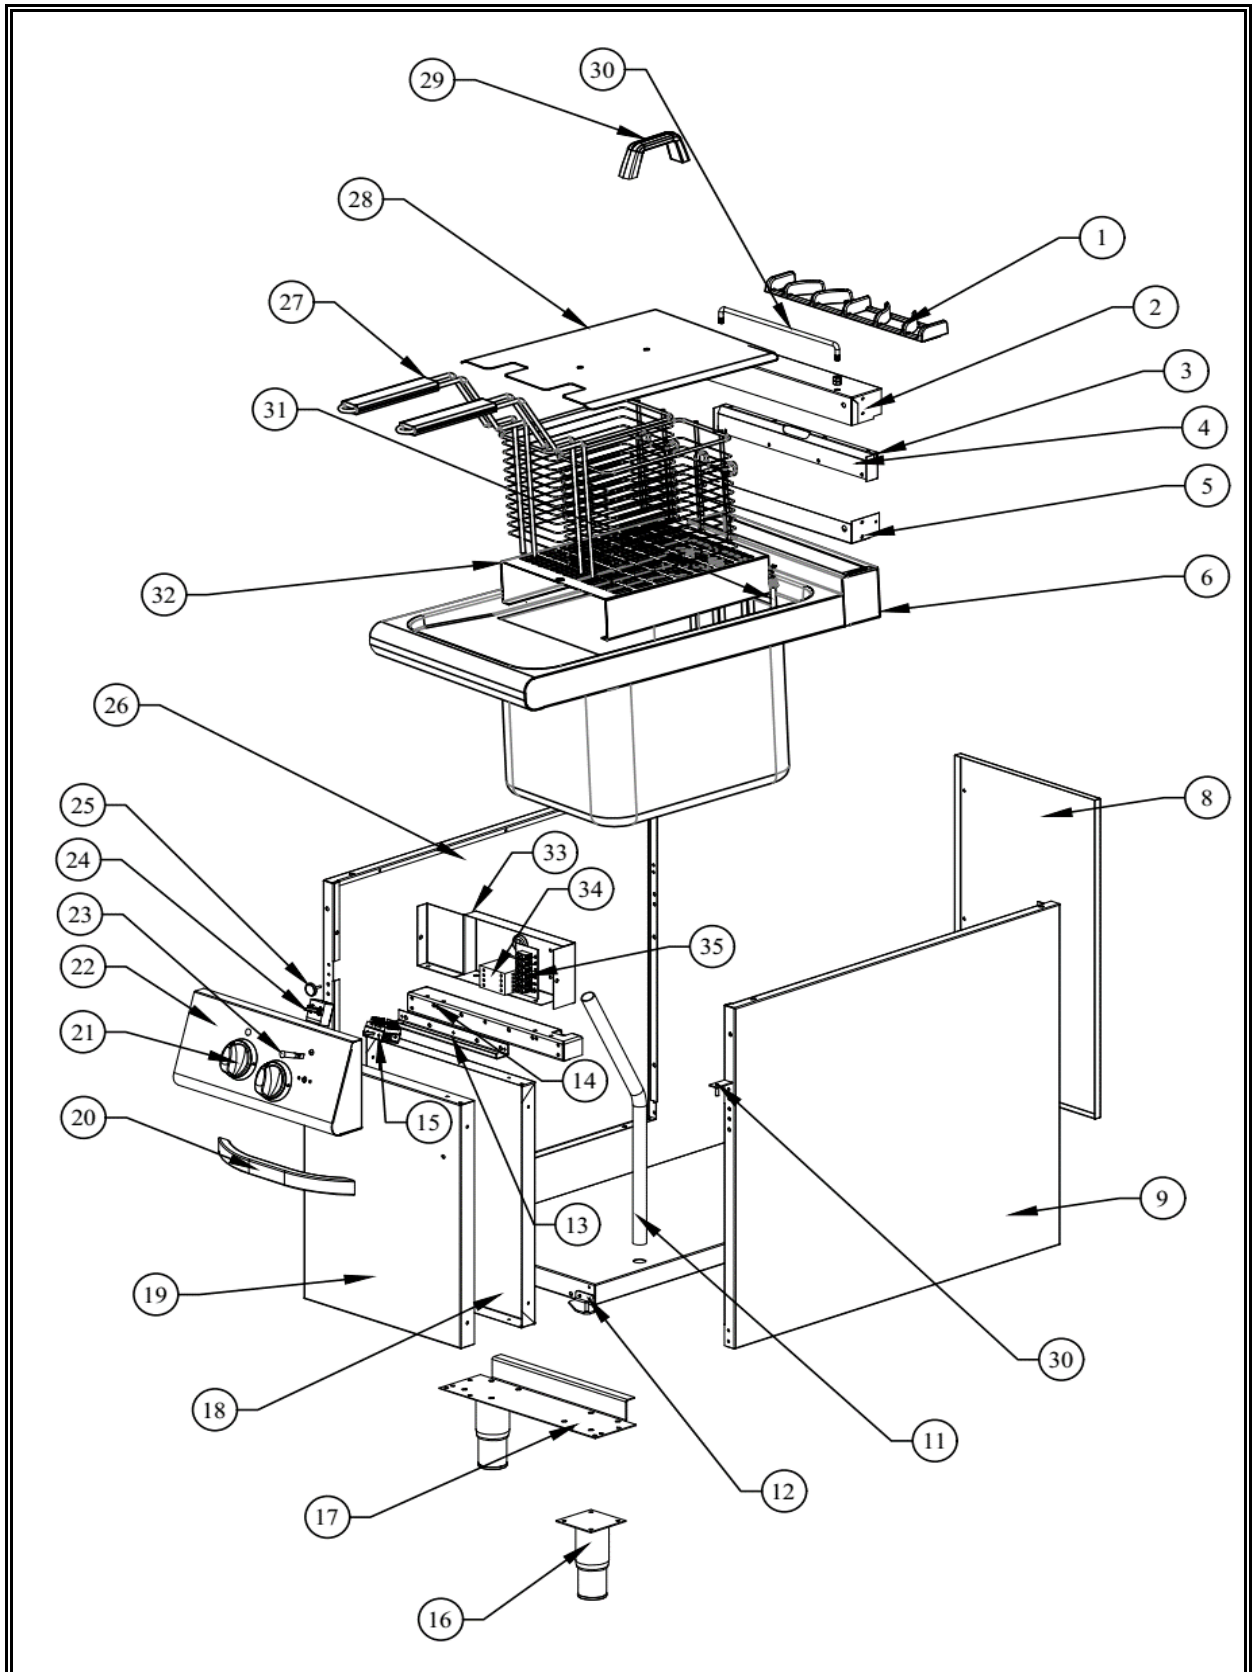

7178.0520

Onderdelen informatie
Erzatzteil information
Spare part information
Information de pièces

POS:	Art.No.:	Omschrijving:	Aantal:
1	CS9289.0280	Cast Iron Chimney	1
2		Heaters Lid	1
3		Heaters Fixed Front	1
4		Heaters Fixed Back	1
5		Heaters Fixing Part	1
6		Worktop	1
8		Back Pannel	1
9		Side Panel Right	1
10		Upper Hinge	1
11		Electrical Inlet Pipe	1
12	CS9162.0181	Nether Hinge	1
13	CS9162.1756	Front Panel Fixing Part	1
14		Front Support	1
15	CS9162.0181	Main Switch	1
16	CS9289.0405	Adjustable Legs	4
17		Legs Fixing Part	2
18		Door Inner Part	1
19		Door Outer Part	1
20	CS9289.0410	Door Handle	1
21	CS9289.0650	Knob	2
22		Front Panel	1
23	CS9289.0050	Light Indicator	2
24	CS9162.1756	Thermostat 187°C	1
25	CS9289.0725	Magnet	1
26		Side Panel Left	2
27	CS9289.0565	Basket	2
28		Lid	1
29	CS9289.0205	Lid Handle	1
30		Basket Hanger	1
31	CS9289.0560	Heaters	1
32		Basket Base	1
33		Elc. Instalation Fixing Part	1
34	CS9289.0145	Contactactor 7.5 kW	1
35		Grounding Terminal	1
36	CS9289.0170	Limit Thermostat 238°C	1