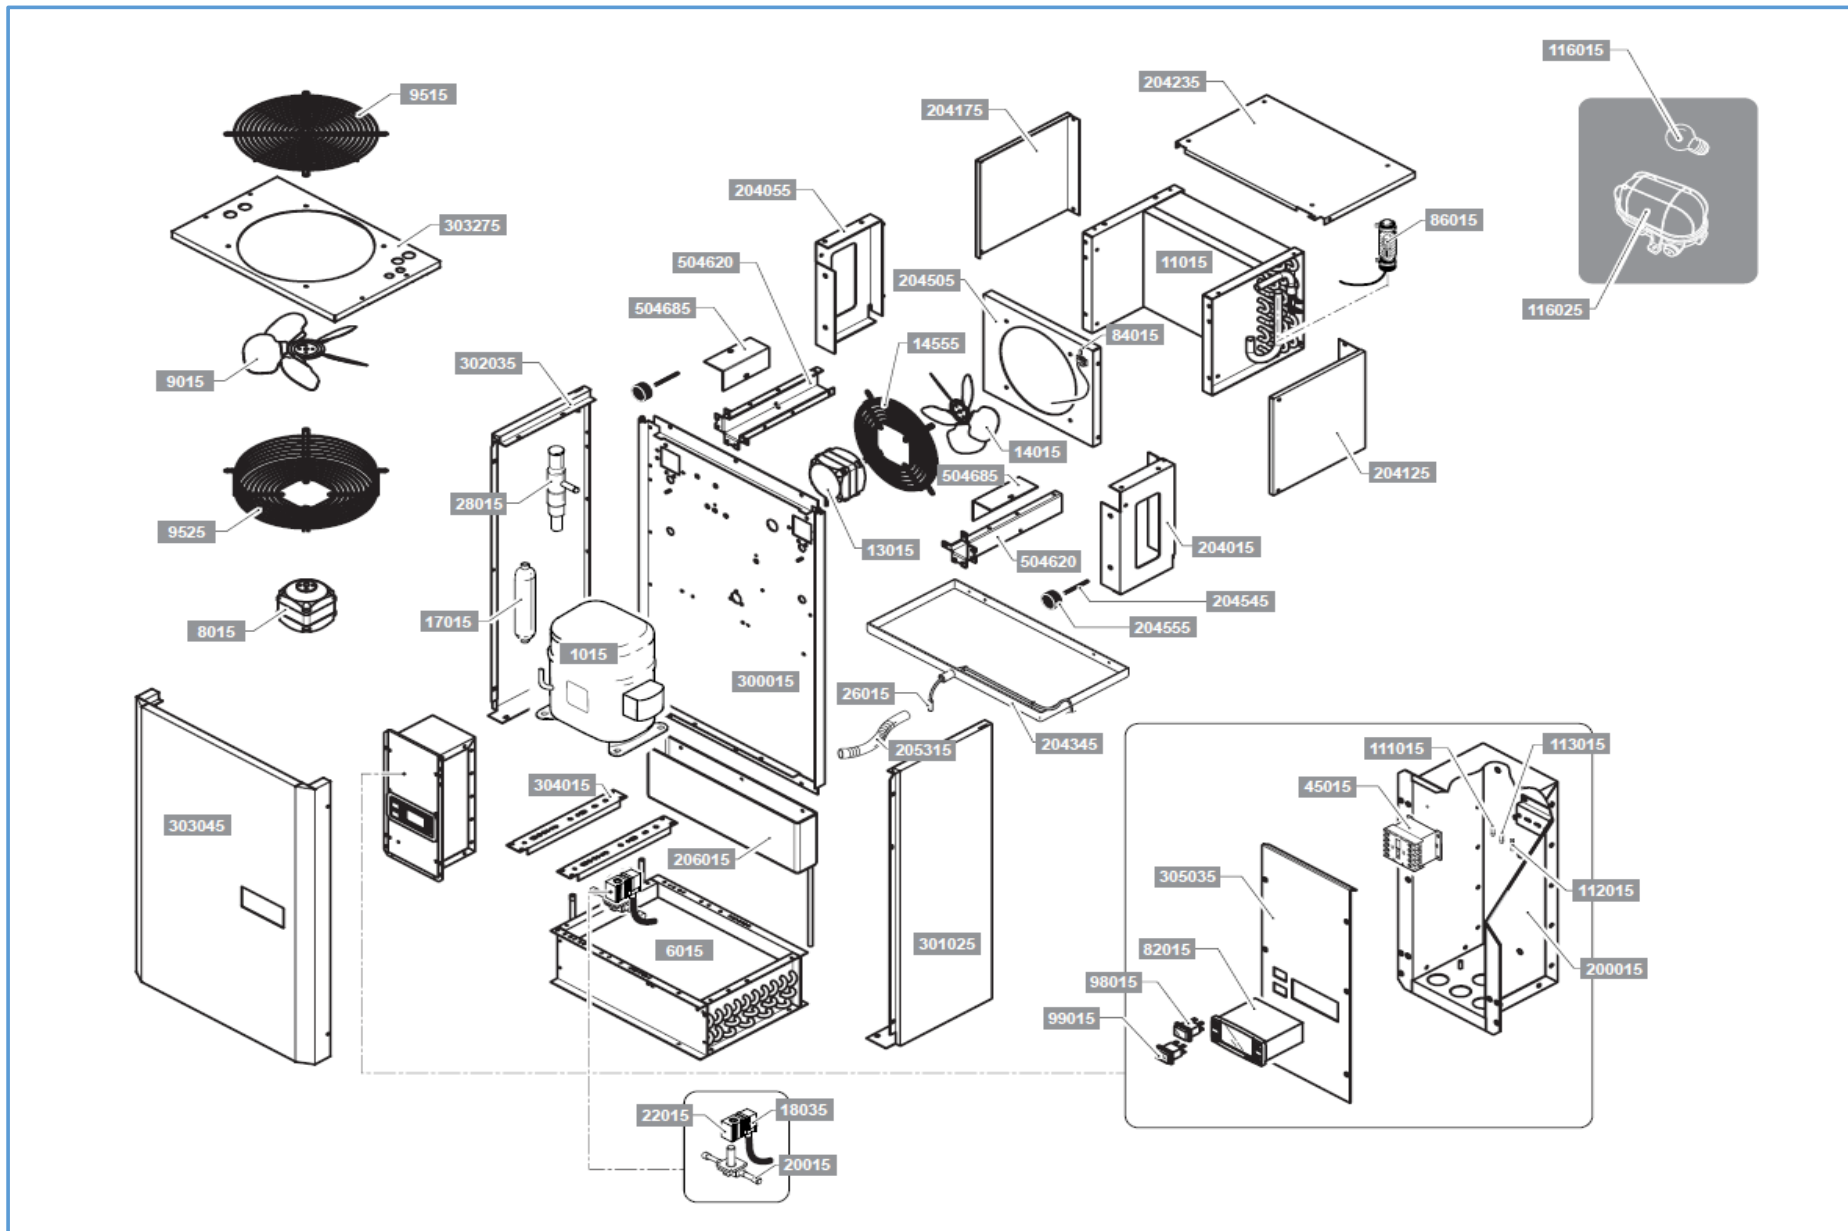

## Onderdelenlijst 7492.0065

POS:	Art.No.:	Omschrijving:	Aantal:
1015	9181.2305	Compressor	
6015		Condenser	
8015	9806.0028	Condenser fan motor	
9015	9806.0046	Condenser fan	
9515	9806.0022	Condenser fan grid	
9525	9806.0023	Condenser fan motor bearing grid	
11015		Evaporator	
13015	9806.0029	Evaporator fan motor	
14015	9806.0047	Evaporator fan	
14555	9806.0021	Evaporator fan motor bearing grid	
17015	9806.0013	Gas filter	
18035	9806.0009	Solenoid valve terminal	
20015	9806.0044	Defrost solenoid valve	
22015	9806.0002	Solenoid valve coil	
26015	9806.0037	Drain heater	
82015	9806.0043	Electronic control instrument	
84015	9806.0038	Room temperature probe	
86015	9806.0038	Evaporator temperature probe	
98015	9806.0024	Auxiliary circuit main switch	
99015	9806.0026	Room light switch	
111015	9806.0015	Auxiliary circuit fuse	
112015	9806.0016	Room light fuse	
116015	9806.0027	Lamp	
116025	9806.0032	Lamp holder	
204015		Evaporator left holder	
204055		Evaporator right holder	
204125	9806.0086	Evaporator left side panel	
204175	9806.0087	Evaporator right side panel	
204235		Evaporator cover	
204345		Evaporator plastic drain tray	
204505		Evaporator fan holder	
204545	9806.0001	Adjustable evaporator holder	
204555	9806.0018	Adjustable evaporator holder feet	
205315	9806.0041	Evaporator drain pipe (each metre)	
206015		Condensate evaporation tray	
300015		Condensing section back	
301025		Condensing section right side panel	
302035		Condensing section left side panel	
303045		Condensing section front cover	
303275		Condensing section cover/ fan holder	
304015		Compressor holder	
504620		Straddle-type holder	
504685		Straddle-type angle iron	