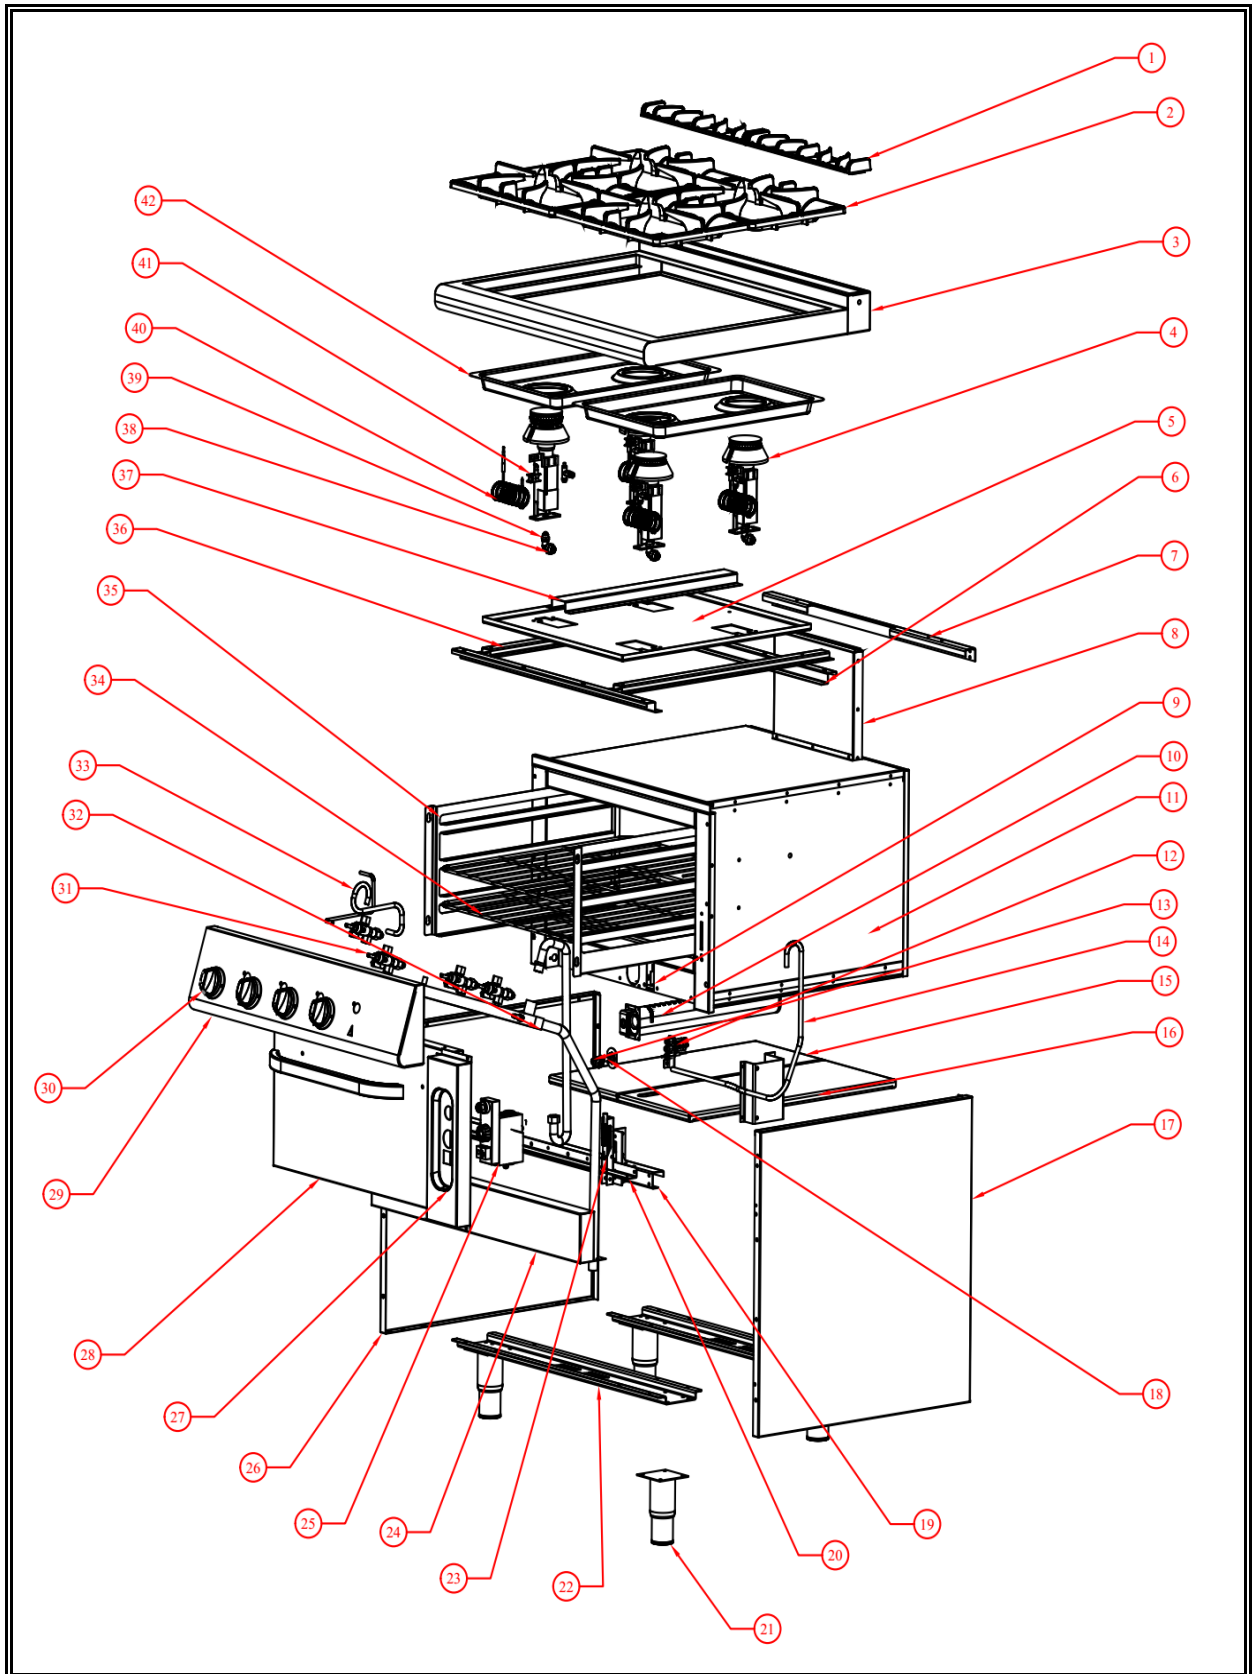

7178.0415

Onderdelen informatie
Erzatzteil information
Spare part information
Information de pièces

POS:	Art.No.:	Omschrijving:	Aantal:
1	9289.0280	Iron Cast Chimney	2
2	9289.0275	Top Grate of Cooker	4
3		Worktop	1
4	9289.0270	Burner	4
5		Burner Fixed Part	1
6		Top Tabla Support	1
7		Burner Support Part	
8		Oven Chimney	1
9		Pilot Holder	1
10	9289.0430	Oven Burner	1
11		Oven	1
12	9289.0730	Top Burner Pilot	1
13		L Injector Fitting Part	1
14		Oven Copper Pipe	1
15		Oven Bottom Plate Left	1
16		Oven Bottom PlateRight	1
17		Right Side Panel	1
18		Long type Injector	1
19		Front Support	1
20		Front Panel FixingPart	1
21	9289.0405	Adjustable Legs	4
22		Legs Fixing Part	2
23	9289.0445	Oven Hinge	1
24		Nether Panel	1
25	9289.0435	Oven Gas Valve	1
26		Left Side Panel	1
27		Front Side Panel	1
28		Door	1
29		Front Panel	1
30	9289.0660	Knob	4
31	9289.0075	Gas Valve	4
32	9289.0415	Gas Tank	1
33		Range Pipe	1
34	9289.0420	Oven Grate	1
35		Oven Grate Sliders	2
36		Burner Support Part	2
37		Worktop MiddleSupport	1
38		L Injector Fitting Part	4
39	9289.0290	Injector	4
40	9289.0080	Thermocouple	5
41	9289.0860	Pilot	1
42		Oil collector Sheet	2