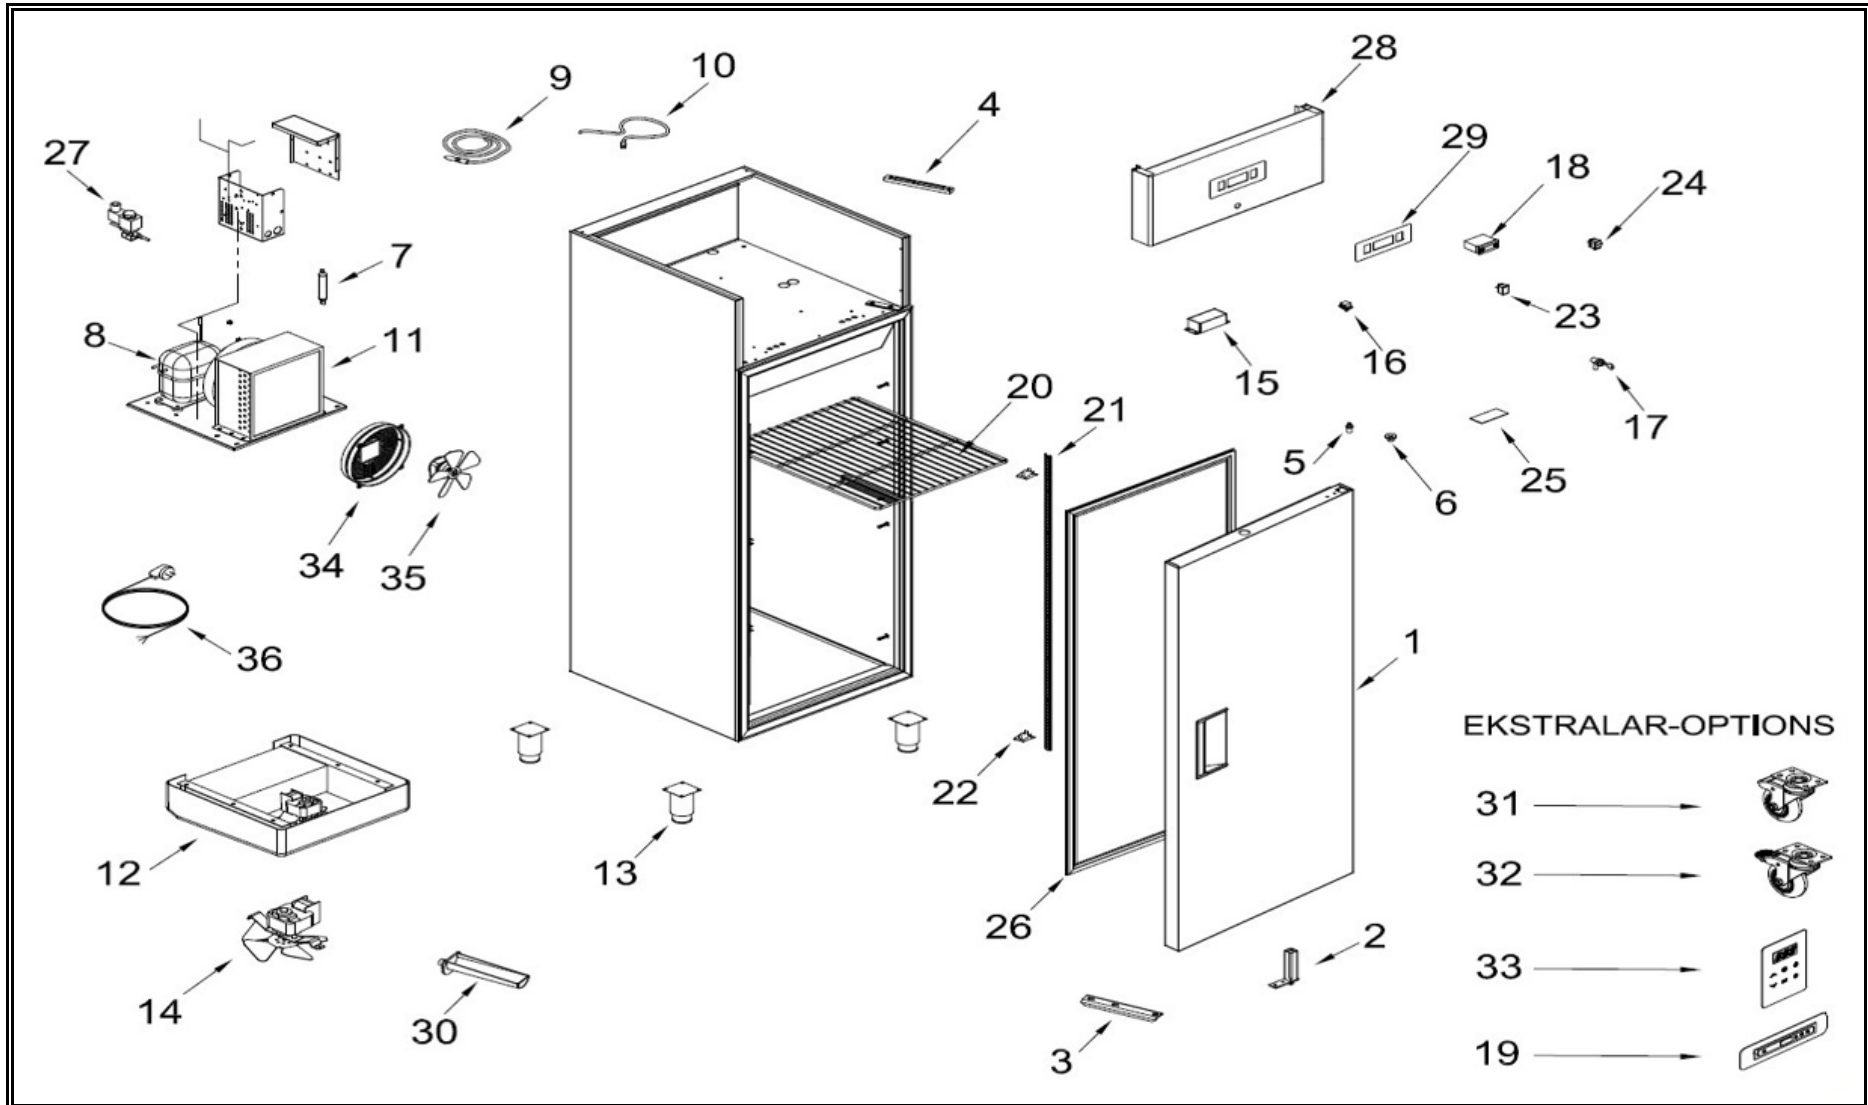

**7489.5060**

**R290**

Onderdelen informatie

Erzatzteil information

Spare part information

Information de pièces

POS:	Art.No.:	Omschrijving:	Aantal:
1		DOOR	1
2	CS9113.1260	UPRIGHT HINGE AND PARTS	1
3	CS9113.1315	LOVER HINGE BRACKET	1
4	CS9113.1320	UPPER HINGE BRACKET	1
5	CS9113.1265	UPPER HINGE PIN	1
6	CS9113.1270	UPPER PLASTIC HINGE BUSHING	1
7		DRYER	1
8	CS9113.2020	COMPRESSOR R290	1
9	CS9390.2290	PROBE	1
10	CS9181.2051	PROBE	1
11		CONDENSER	1
12		EVAPORATOR	1
12a		EVAP CABINET PLASTIC	1
13	CS9113.0610	STAINLESS STEEL LEG	4
14		EVAP FAN (SUCTION)	1
15		LIGHT COVER	1
16	CS9113.0700	EVAPORATOR SWITCH	1
17	CS9113.0820	DOOR LOCK	1
18		TWO PROBE DIXEL DIGITAL	1
19		TOUCH CONTROL DIGITAL	1
20		SHELF	3
21		SHELF STANDARD	4
22		SHELF HOLDER CLIP	12
23	CS9113.0675	POWER SWITCH	1
24	CS9108.0254	ON - OFF SWITCH	1
25	CS9113.0870	LIGHT GLASS UPRIGHT	1
26	CS9113.0060	DOOR GASKET UPRIGHT	1
27	CS9113.0590	SOLENOID VALVE	1
28		CANOPY	1
29	CS9113.2300	DIGITAL LABEL	1
30	CS9113.1085	WATER DRAINING GROOVE	1
31	CS9113.0615	WHEEL WITHOUT BRAKE	2
32	CS9113.0620	WHEEL WITH BRAKE	2
33		WATER PROOF DIGITAL	1
34	CS9113.0230	CONDENSER FAN PLASTIC	1
35	CS9113.1525	10W-FAN MOTOR	1
36		PLUG CABLE	1