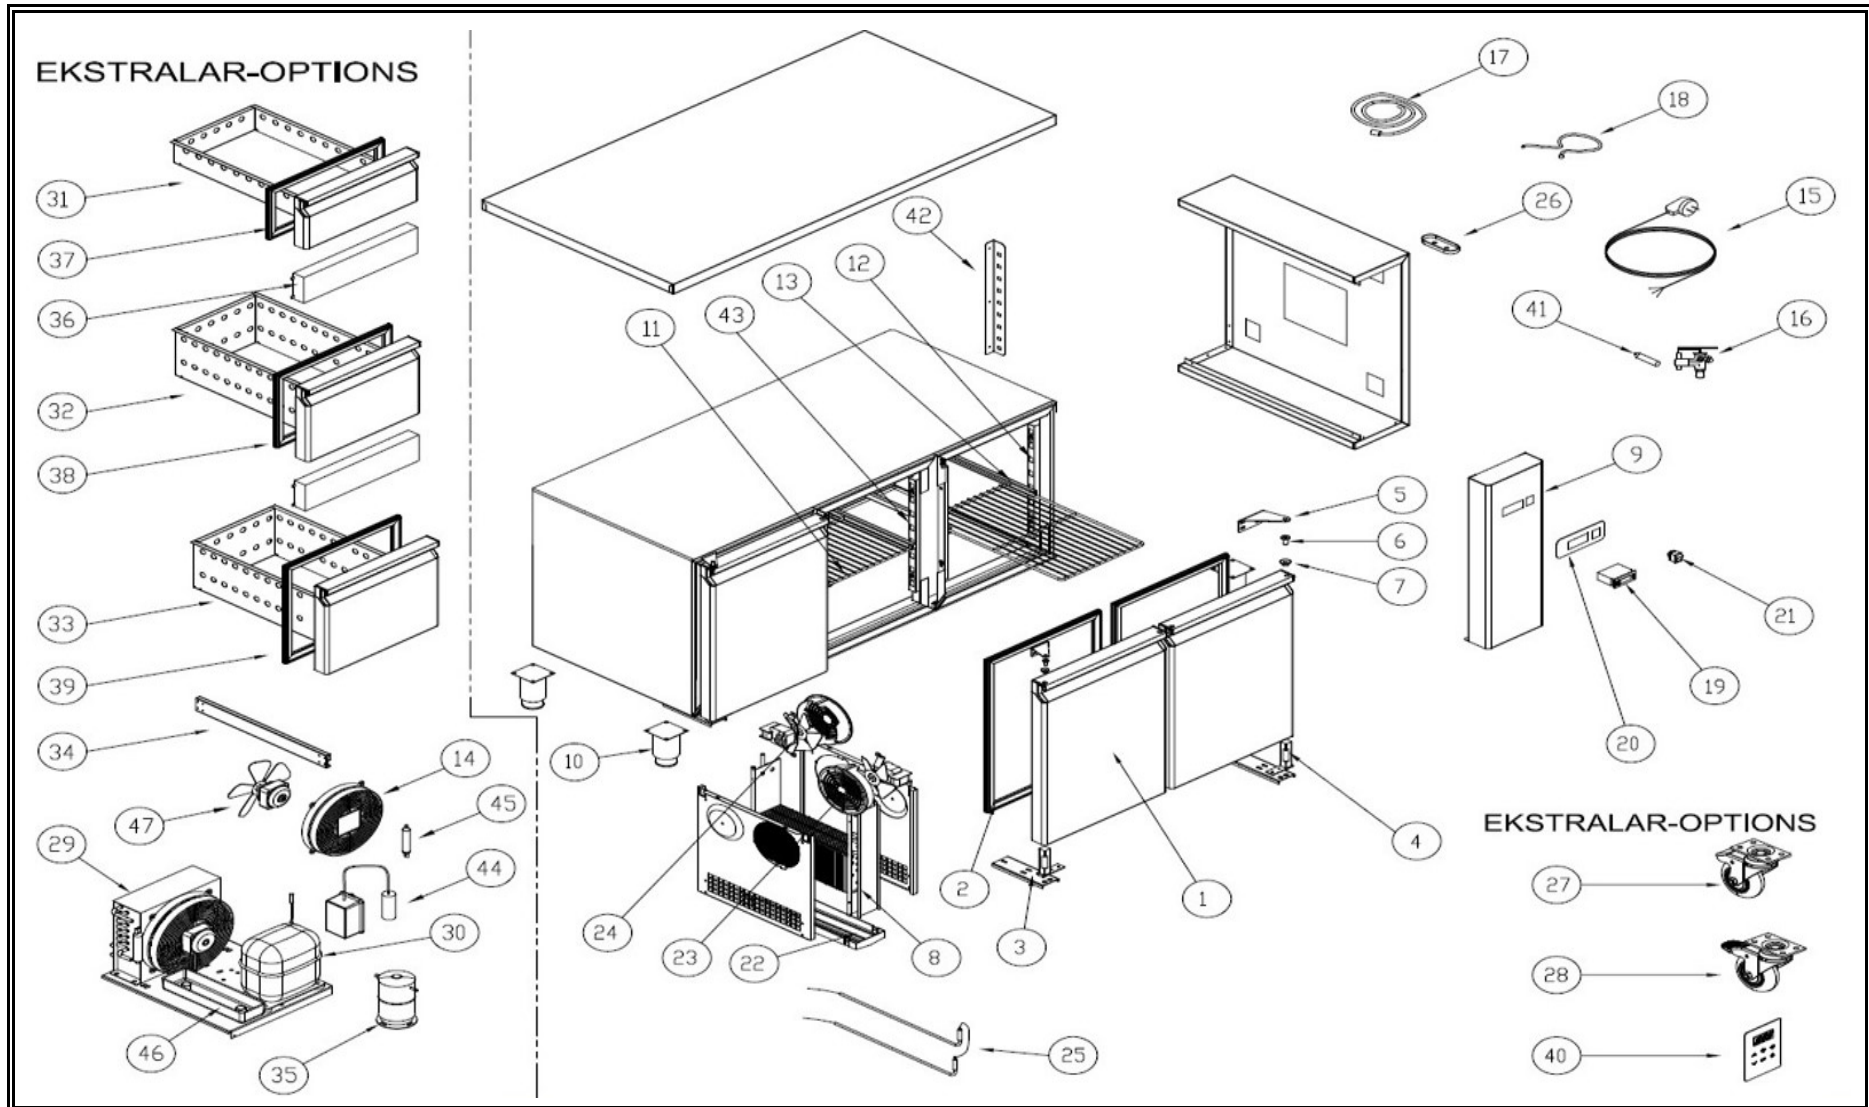

7489.5090

R134a

Onderdelen informatie
Erzatsteil information
Spare part information
Information de pièces

POS:	Art.No.:	Omschrijving:	Aantal:
1		DOOR	3
2	CS9113.0035	DOOR GASKET	3
3	CS9113.1810	LOVER HINGE BRACET	3
4	CS9113.1260	UPRIGHT HINGE AND PARTS	3
5	CS9113.2005	UPPER HINGE	3
6	CS9113.1815	UPPER HINGE PIM	3
7	CS9113.1820	HINGE PLASTIC	3
8	CS9113.0250	EVAPOROTOR	1
9		CANOPY	1
10	CS9113.0610	STAINLESS STEEL LEG	4
11		SHELF-CGN 530X333	3
12		SHELF RACKET - SIDE	4
13		SHELF GUIDE - CGN 530m	6
14	CS9113.0230	CONDANSER FAN PLASTIC	1
15		PLUG CABLE	1
16	CS9113.0725	EXPANSION VALUE	1
17	CS9390.2290	PROP	1
18	CS9181.2051	PROP	1
24	CS9338.3550	DIGITAL THERMOSTAT TWO PROPE(DIXELL)	1
20	CS9113.2300	DIGITAL LABEL	1
21	CS9108.0254	ON - OFF SWITCH	1
22	CS9113.1075	EVAPOROTOR CUP	1
23	CS9113.0225	PLASTIC FAN PROTECTION	2
24	CS9113.0310	EVAP FAN MOTOR	2
25	CS9113.1045	200W RESISTANCE	1
26		PROP COVER	1
27	CS9113.0615	WHEELS	3
28	CS9113.0620	WHEELS BRAKE	2
29	CS9113.1770	1/2 Hp CONDANSER	1
30	CS9113.0480	COMPRESSOR--EMT 6170 Z (1/4hp)	1
31		1/3 DRAWERS	
32		1/2 DRAWERS	
33		2/3 DRAWERS	
34	CS9113.0010	DRAWER RAIL	
35		LIQUID TANK	1
36	CS9113.2010	DRAWERS MIDDLE BRIDGE	
37	CS9113.0030	1/3 DRAWER GASKET	
38	CS9113.0040	1/2 DRAWER GASKET	
39	CS9113.0050	2/3 DRAWER GASKET	
40		WATER PROOF DIJITAL	1
41		EXPANSION VALUE ORIFICE	1
42		SHELF RACKET - BACK	4
43		SHELF RACKET - MIDDLE	4

Onderdelenlijst 7489.5090

POS:	Art.No.:	Omschrijving:	Aantal:
44		ROLE BOX	1
45		DRAYER	1
46	CS9113.1080	WATER BOX	1
47	CS9113.1525	10W-FAN MOTOR	1
.	CS9113.1670	COUNTER REF EVAP GROUP 3 DOORS	1
.	CS9113.1685	COUNTER REF EVAPARATOR DOUBLE	1