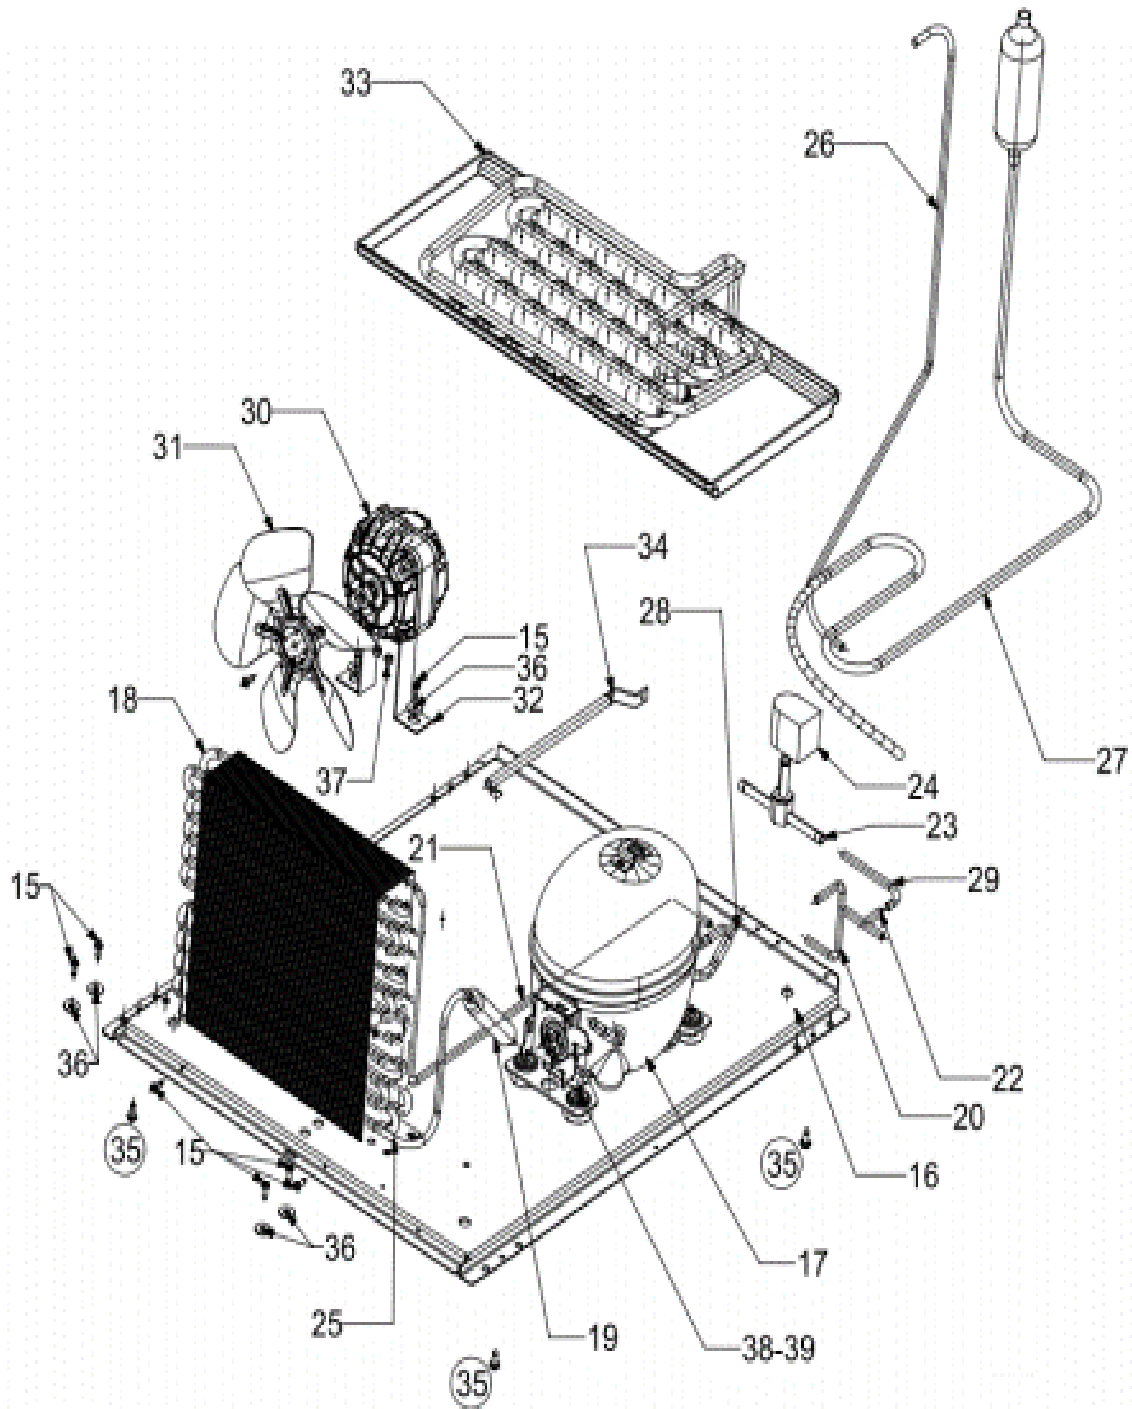

7489.4000 - 4005 - 4010

Onderdelen informatie
Erzatzteil information
Spare part information
Information de pièces

Onderdelenlijst 7489.4000 - 4005 - 4010

POS:	Omschrijving:	7489.4000	7489.4005	7489.4010
1	P.U COMPLETE BODY			
2	Complete door			
3	Front panel sheet			
4	Fiter group			
5	Air filter			
6	Back sheet			
7	Top sheet			
8	Evaporator pool plastic			
9	Adjustable feet			
10	Door hanger profile			
11	door profile handle			
12	lock sheet left			
13	lock sheet right			
14	Screw Ø3.9X13 YSB S/S			
15	Screw Ø3.9X13 YSB			
16	Compressor mounting sheet			
17	Compressor	9207.1040	9207.1042	9207.1044
18	Condanser			
19	Drayer			
20	Compressor pipe copper			
21	Condenser entrance pipe			
22	T connection pipe			
23	Hot Gas Valf			
24	Hot Gas Valve coil			
25	Condanser outlet pipe-copper			
26	Bypass Pipe			

POS:	Omschrijving:	7489.4000	7489.4005	7489.4010
27	exchanger			
28	valve service pipe			
29	Elbow 90			
30	Fan Motor	9207.1030	9207.1030	9207.1030
31	Fan propeller			
32	Fan L Mount bracket			
33	Evaporator group			
34	Bulp pipe_Inox316-Ø7x180mm			
35	screw Ø4,8X13 YSB			
36	M5 5,3x13 Rondela			
37	M4 nut			
38	Screw Ø5,5X32 YSB			
39	M6 6,4x18 Rondela			
40	Water pump	9207.1060	9207.1062	9207.1062
41	Plumbing sheet			
42	Plumbing water bush			
43	Water inlet valve	9207.1020	9207.1020	9207.1020
44	Nozzle Terminal water inlet elbow silicon			
45	Nozzle mounting Profile			
46	Nozzle Profil Tapası			
47	Nozzle_Metal			
48	Terminal water inlet bush			
49	Pump filter			
50	Water pump adapter			
51	Water pump adapter lock			
52	Level drainage part- plastic/bottom			