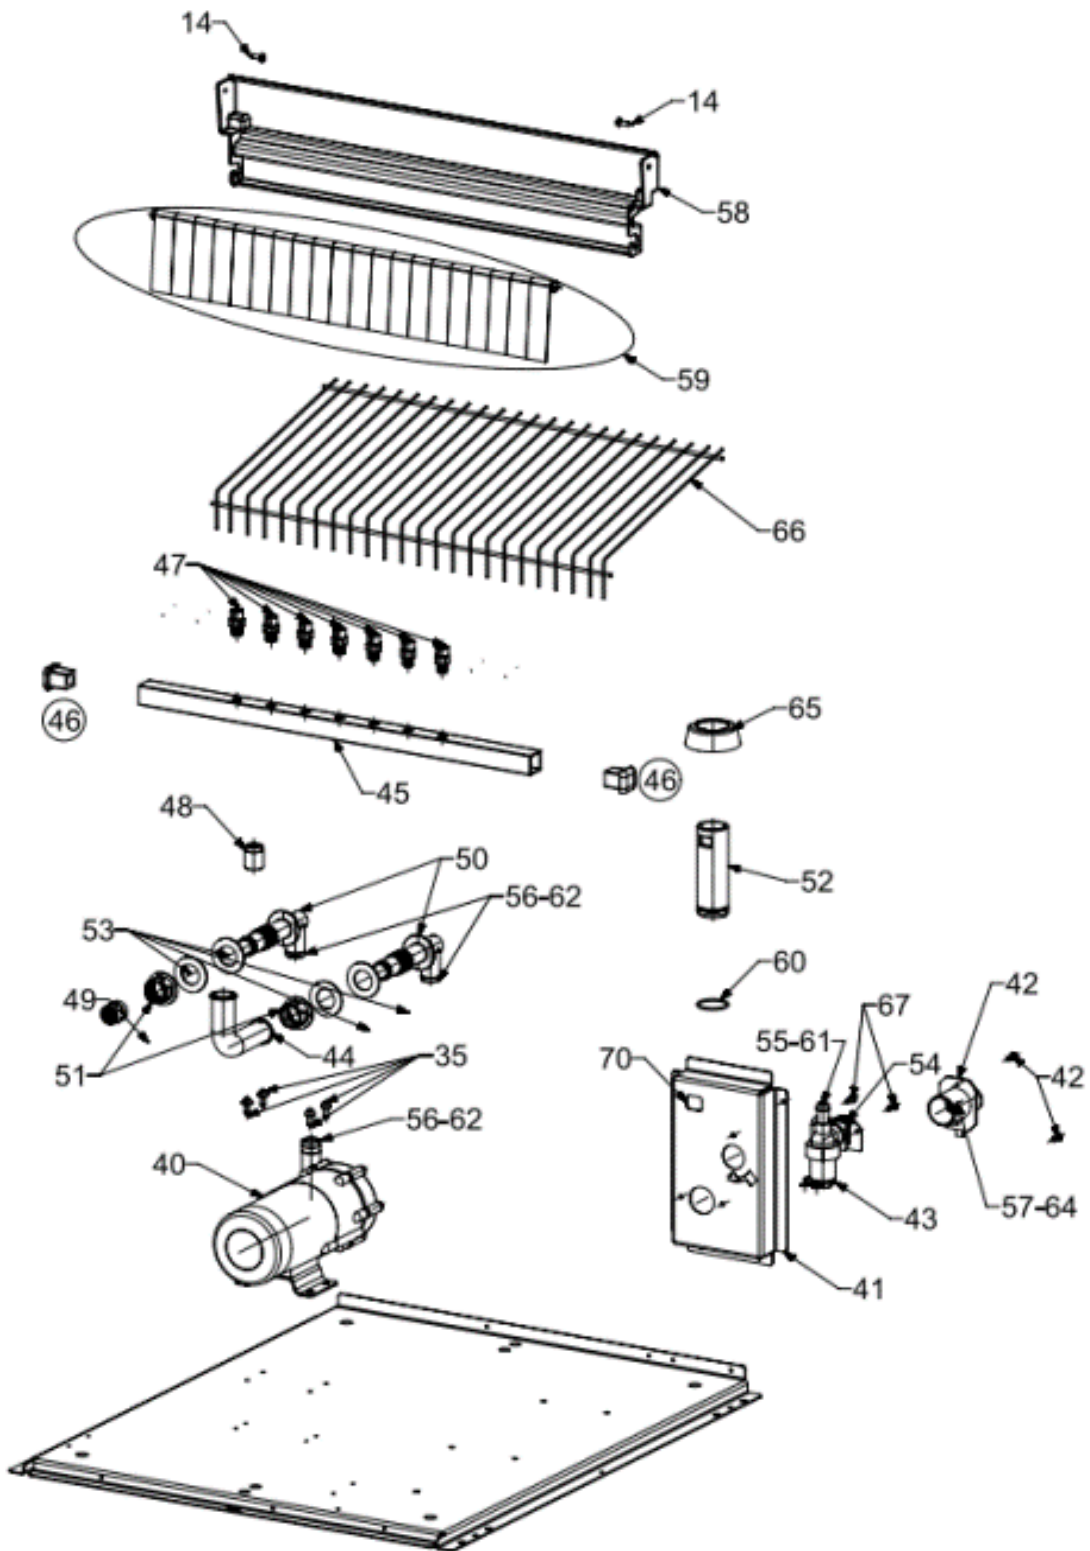

7489.4000 - 4005 - 4010

Onderdelen informatie
Erzatzteil information
Spare part information
Information de pièces

Onderdelenlijst 7489.4000 - 4005 - 4010

POS:	Omschrijving:	7489.4000	7489.4005	7489.4010
1	P.U COMPLETE BODY			
2	Complete door			
3	Front panel sheet			
4	Fiter group			
5	Air filter			
6	Back sheet			
7	Top sheet			
8	Evaporator pool plastic			
9	Adjustable feet			
10	Door hanger profile			
11	door profile handle			
12	lock sheet left			
13	lock sheet right			
14	Screw Ø3.9X13 YSB S/S			
15	Screw Ø3.9X13 YSB			
16	Compressor mounting sheet			
17	Compressor	9207.1040	9207.1042	9207.1044
18	Condanser			
19	Drayer			
20	Compressor pipe copper			
21	Condenser entrance pipe			
22	T connection pipe			
23	Hot Gas Valf			
24	Hot Gas Valve coil			
25	Condanser outlet pipe-copper			
26	Bypass Pipe			

POS:	Omschrijving:	7489.4000	7489.4005	7489.4010
27	exchanger			
28	valve service pipe			
29	Elbow 90			
30	Fan Motor	9207.1030	9207.1030	9207.1030
31	Fan propeller			
32	Fan L Mount bracket			
33	Evaporator group			
34	Bulp pipe_Inox316-Ø7x180mm			
35	screw Ø4,8X13 YSB			
36	M5 5,3x13 Rondela			
37	M4 nut			
38	Screw Ø5,5X32 YSB			
39	M6 6,4x18 Rondela			
40	Water pump	9207.1060	9207.1062	9207.1062
41	Plumbing sheet			
42	Plumbing water bush			
43	Water inlet valve	9207.1020	9207.1020	9207.1020
44	Nozzle Terminal water inlet elbow silicon			
45	Nozzle mounting Profile			
46	Nozzle Profil Tapası			
47	Nozzle_Metal			
48	Terminal water inlet bush			
49	Pump filter			
50	Water pump adapter			
51	Water pump adapter lock			
52	Level drainage part- plastic/bottom			