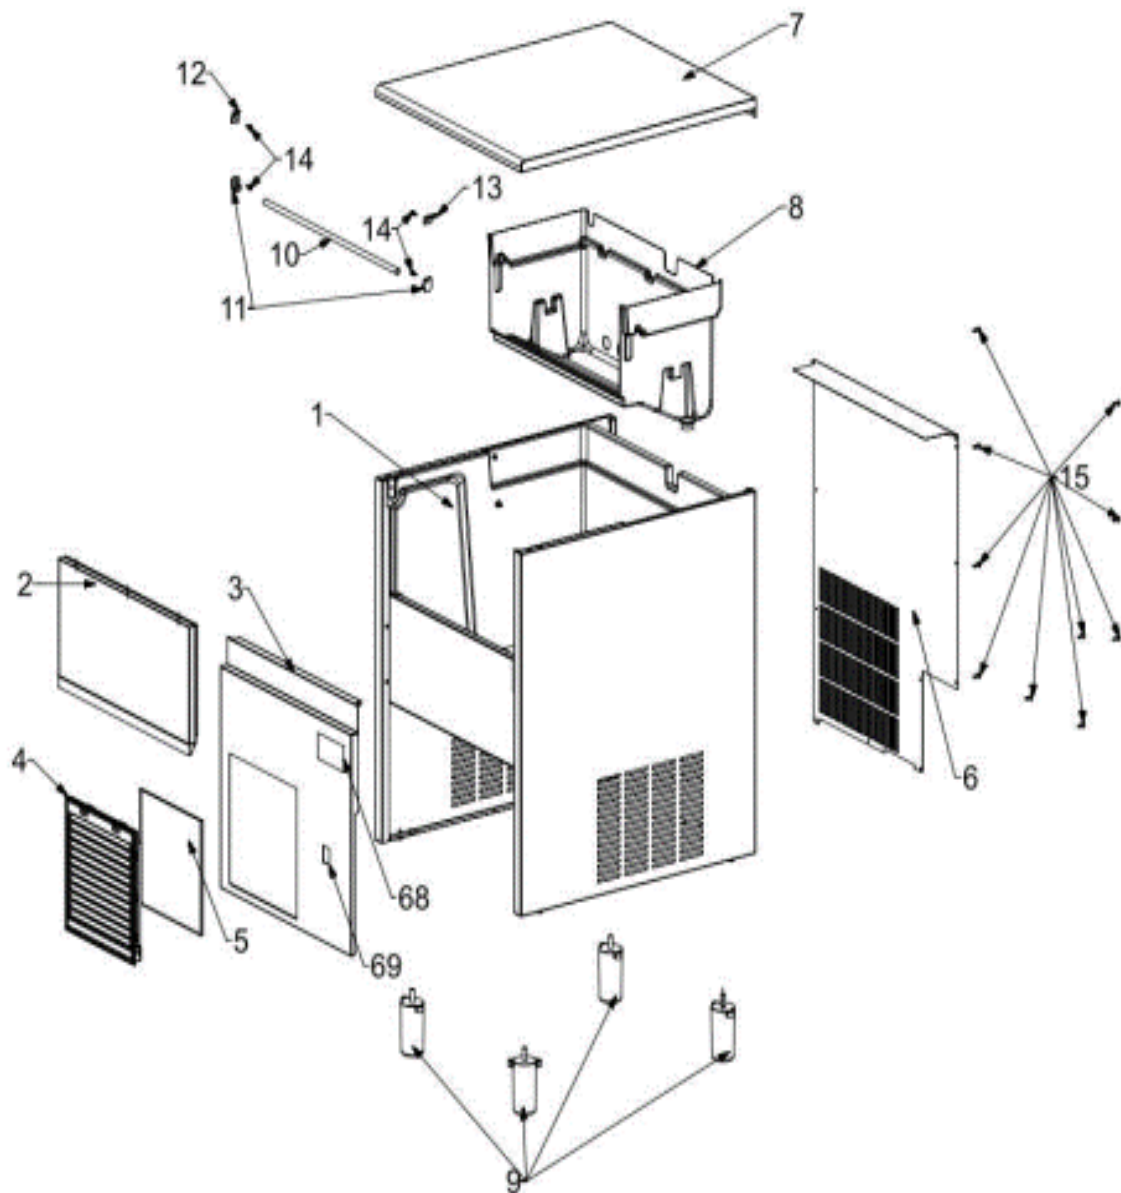

7489.4000 - 4005 - 4010

Onderdelen informatie
Erzatzteil information
Spare part information
Information de pièces

Onderdelenlijst 7489.4000 - 4005 - 4010

POS:	Omschrijving:	7489.4000	7489.4005	7489.4010
1	P.U COMPLETE BODY			
2	Complete door			
3	Front panel sheet			
4	Fiter group			
5	Air filter			
6	Back sheet			
7	Top sheet			
8	Evaporator pool plastic			
9	Adjustable feet			
10	Door hanger profile			
11	door profile handle			
12	lock sheet left			
13	lock sheet right			
14	Screw Ø3.9X13 YSB S/S			
15	Screw Ø3.9X13 YSB			
16	Compressor mounting sheet			
17	Compressor	9207.1040	9207.1042	9207.1044
18	Condanser			
19	Drayer			
20	Compressor pipe copper			
21	Condenser entrance pipe			
22	T connection pipe			
23	Hot Gas Valf			
24	Hot Gas Valve coil			
25	Condanser outlet pipe-copper			
26	Bypass Pipe			

POS:	Omschrijving:	7489.4000	7489.4005	7489.4010
27	exchanger			
28	valve service pipe			
29	Elbow 90			
30	Fan Motor	9207.1030	9207.1030	9207.1030
31	Fan propeller			
32	Fan L Mount bracket			
33	Evaporator group			
34	Bulp pipe_Inox316-Ø7x180mm			
35	screw Ø4,8X13 YSB			
36	M5 5,3x13 Rondela			
37	M4 nut			
38	Screw Ø5,5X32 YSB			
39	M6 6,4x18 Rondela			
40	Water pump	9207.1060	9207.1062	9207.1062
41	Plumbing sheet			
42	Plumbing water bush			
43	Water inlet valve	9207.1020	9207.1020	9207.1020
44	Nozzle Terminal water inlet elbow silicon			
45	Nozzle mounting Profile			
46	Nozzle Profil Tapası			
47	Nozzle_Metal			
48	Terminal water inlet bush			
49	Pump filter			
50	Water pump adapter			
51	Water pump adapter lock			
52	Level drainage part- plastic/bottom			