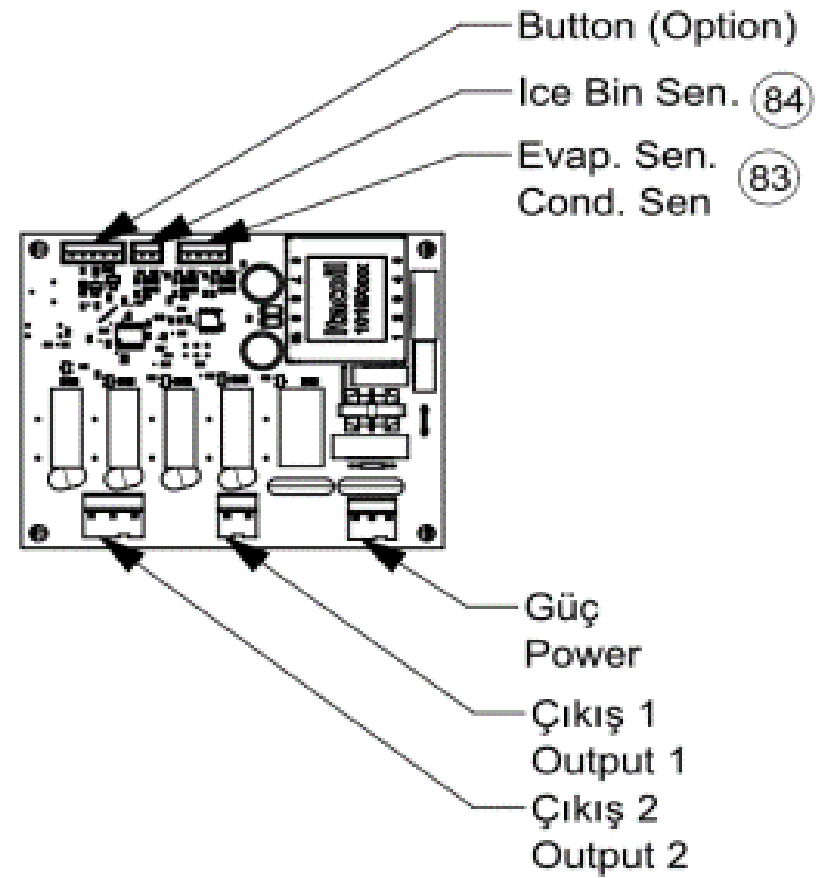

7489.4000 - 4005 - 4010

Onderdelen informatie
Erzatzteil information
Spare part information
Information de pièces

Onderdelenlijst 7489.4000 - 4005 - 4010

POS:	Omschrijving:	7489.4000	7489.4005	7489.4010
1	P.U COMPLETE BODY			
2	Complete door			
3	Front panel sheet			
4	Fiter group			
5	Air filter			
6	Back sheet			
7	Top sheet			
8	Evaporator pool plastic			
9	Adjustable feet			
10	Door hanger profile			
11	door profile handle			
12	lock sheet left			
13	lock sheet right			
14	Screw Ø3.9X13 YSB S/S			
15	Screw Ø3.9X13 YSB			
16	Compressor mounting sheet			
17	Compressor	9207.1040	9207.1042	9207.1044
18	Condanser			
19	Drayer			
20	Compressor pipe copper			
21	Condenser entrance pipe			
22	T connection pipe			
23	Hot Gas Valf			
24	Hot Gas Valve coil			
25	Condanser outlet pipe-copper			
26	Bypass Pipe			

POS:	Omschrijving:	7489.4000	7489.4005	7489.4010
27	exchanger			
28	valve service pipe			
29	Elbow 90			
30	Fan Motor	9207.1030	9207.1030	9207.1030
31	Fan propeller			
32	Fan L Mount bracket			
33	Evaporator group			
34	Bulp pipe_Inox316-Ø7x180mm			
35	screw Ø4,8X13 YSB			
36	M5 5,3x13 Rondela			
37	M4 nut			
38	Screw Ø5,5X32 YSB			
39	M6 6,4x18 Rondela			
40	Water pump	9207.1060	9207.1062	9207.1062
41	Plumbing sheet			
42	Plumbing water bush			
43	Water inlet valve	9207.1020	9207.1020	9207.1020
44	Nozzle Terminal water inlet elbow silicon			
45	Nozzle mounting Profile			
46	Nozzle Profil Tapası			
47	Nozzle_Metal			
48	Terminal water inlet bush			
49	Pump filter			
50	Water pump adapter			
51	Water pump adapter lock			
52	Level drainage part- plastic/bottom			