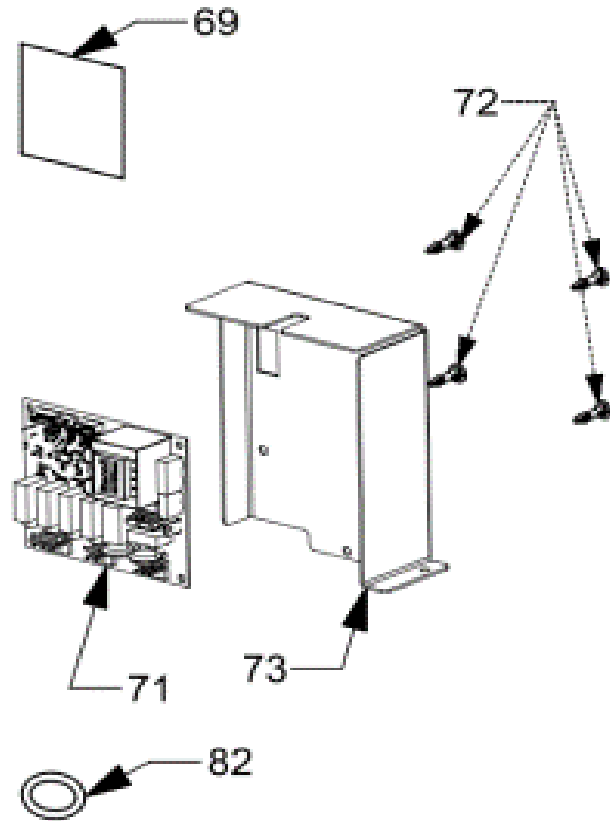

7489.4000 - 4005 - 4010

Onderdelen informatie
Erzatzteil information
Spare part information
Information de pièces

Onderdelenlijst 7489.4000 - 4005 - 4010

POS:	Omschrijving:	7489.4000	7489.4005	7489.4010
1	P.U COMPLETE BODY			
2	Complete door			
3	Front panel sheet			
4	Fiter group			
5	Air filter			
6	Back sheet			
7	Top sheet			
8	Evaporator pool plastic			
9	Adjustable feet			
10	Door hanger profile			
11	door profile handle			
12	lock sheet left			
13	lock sheet right			
14	Screw Ø3.9X13 YSB S/S			
15	Screw Ø3.9X13 YSB			
16	Compressor mounting sheet			
17	Compressor	9207.1040	9207.1042	9207.1044
18	Condanser			
19	Drayer			
20	Compressor pipe copper			
21	Condenser entrance pipe			
22	T connection pipe			
23	Hot Gas Valf			
24	Hot Gas Valve coil			
25	Condanser outlet pipe-copper			
26	Bypass Pipe			

POS:	Omschrijving:	7489.4000	7489.4005	7489.4010
27	exchanger			
28	valve service pipe			
29	Elbow 90			
30	Fan Motor	9207.1030	9207.1030	9207.1030
31	Fan propeller			
32	Fan L Mount bracket			
33	Evaporator group			
34	Bulp pipe_Inox316-Ø7x180mm			
35	screw Ø4,8X13 YSB			
36	M5 5,3x13 Rondela			
37	M4 nut			
38	Screw Ø5,5X32 YSB			
39	M6 6,4x18 Rondela			
40	Water pump	9207.1060	9207.1062	9207.1062
41	Plumbing sheet			
42	Plumbing water bush			
43	Water inlet valve	9207.1020	9207.1020	9207.1020
44	Nozzle Terminal water inlet elbow silicon			
45	Nozzle mounting Profile			
46	Nozzle Profil Tapası			
47	Nozzle_Metal			
48	Terminal water inlet bush			
49	Pump filter			
50	Water pump adapter			
51	Water pump adapter lock			
52	Level drainage part- plastic/bottom			