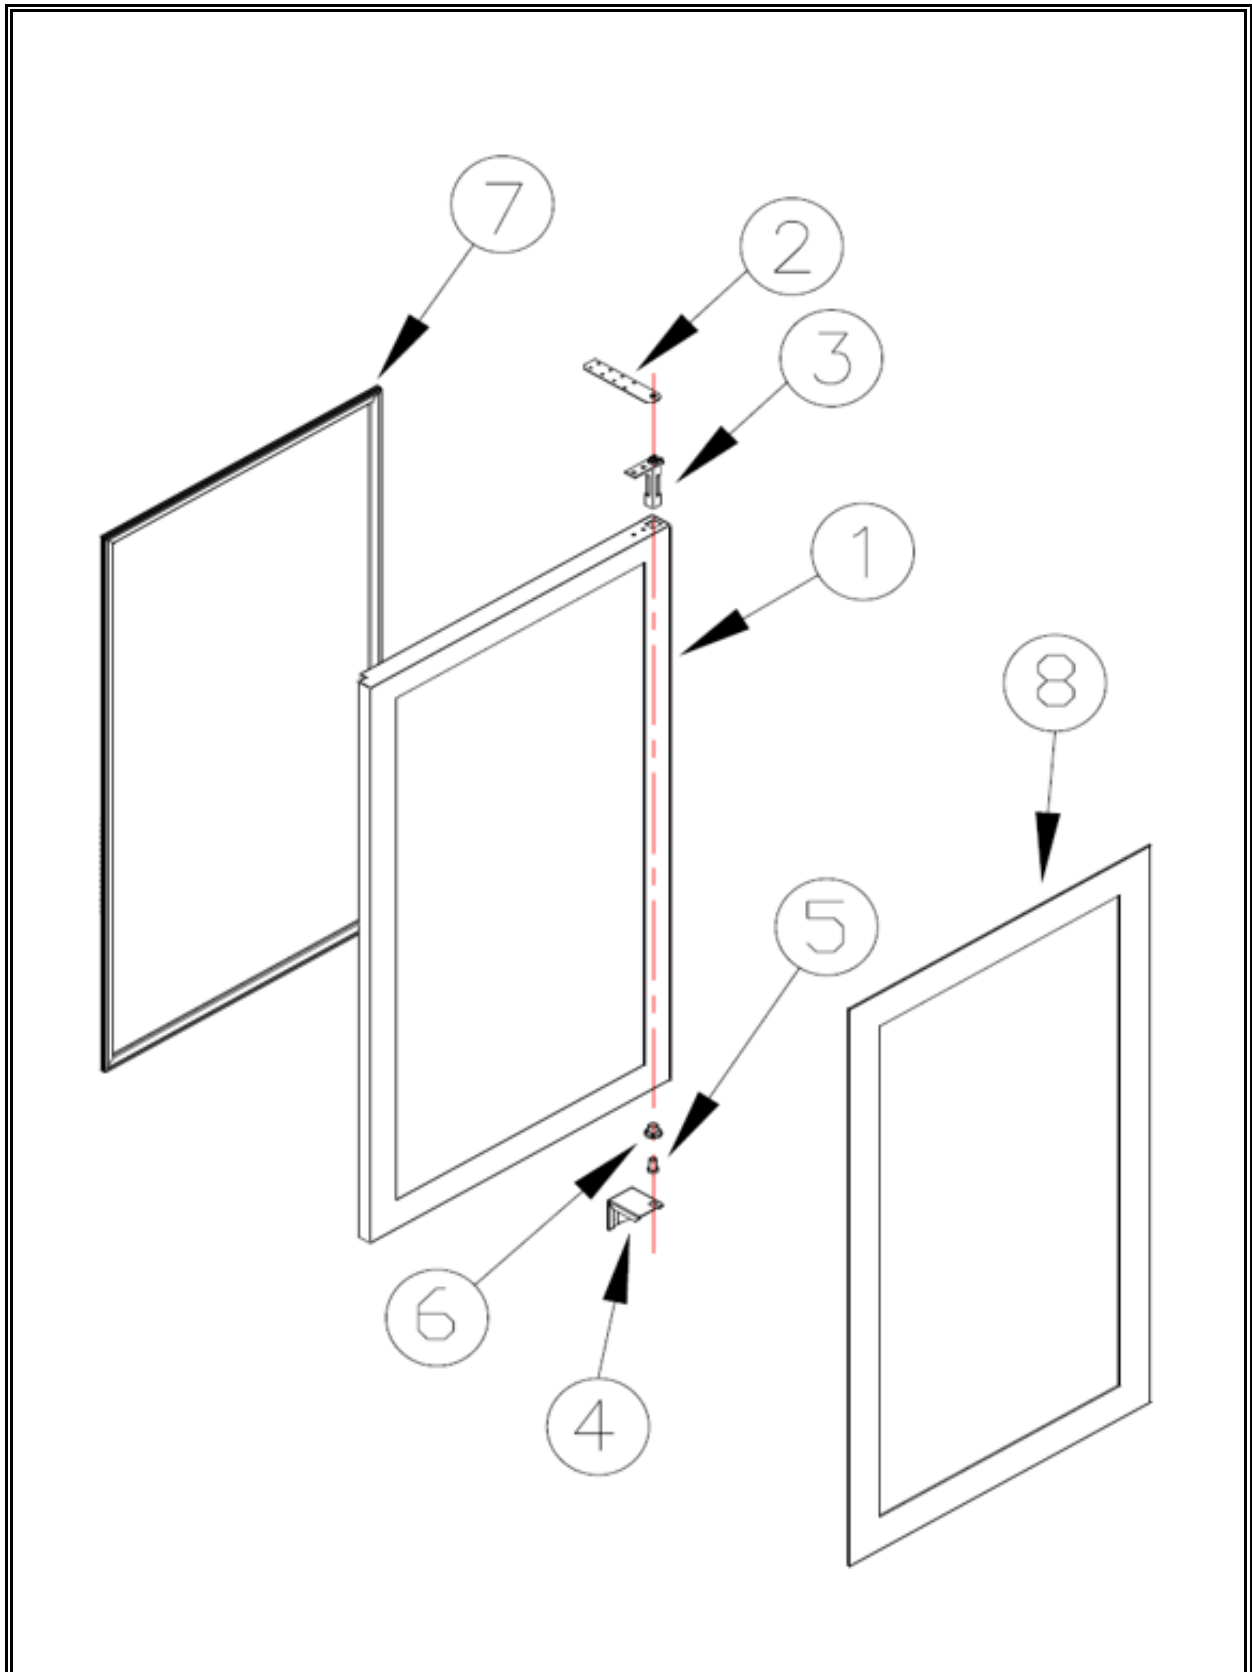

7489.5385

R290

Onderdelen informatie
Erzatzteil information
Spare part information
Information de pièces

POS:	Art.No.:	Omschrijving:	Aantal:
1		DOOR	1
2		UPRIGHT HINGE	1
3		SPRING HINGE	1
4		LOWER HINGE	1
5	9113.1265	LOWER HINGE PIN	1
6	9113.1270	LOWER HINGE BUSHING	1
7	9113.2322	DN4 DOOR GASKET	1
8		DN4 DOOR OUTER GLASS	1
9		DN4 SIDE INNER THERMOPANE	2
10		DN4 SIDE OUTER GLASS	2
11		DN4 REAR INNER THERMOPANE	1
12		DN4 REAR OUTER GLASS	1
13		FRONT PANEL	1
14	9113.0155	MOTHERBOARD	1
15		WATER PROOF DIGITAL	1
16		WP DIGITAL STICKER	1
17	9113.0700	DOOR SWITCH	1
18	9113.0150	PROBE 1,5M	1
19		PLUG CABLE	1
20		BOTTOM GLASS SHELF	5
21	9113.1525	EVAPORATOR FAN	1
22		EVAPORATOR	1
23		DLS4 FRONT SHELF STANDARD	2
24		DLS4 REAR SHELF STANDARD	2
25		LED	4
26	9113.0880	LED TRANSFORMER	1
27	9113.2060	COMPRESSOR	1
28		CONDENSER	1
29		CONDENSER FAN	1
30		CONDENSER PLASTIC FAN COVER	1
31		WATER PAN	1
32		DRYER	1
33		CASTER WITHOUT BRAKE	2
34		CASTER WITH BRAKE	2
35		ADJUSTABLE LEGS	4
36	9113.0980	DOOR RESISTANCE 4,7mt	5
		DN4 COOLING UNIT	1