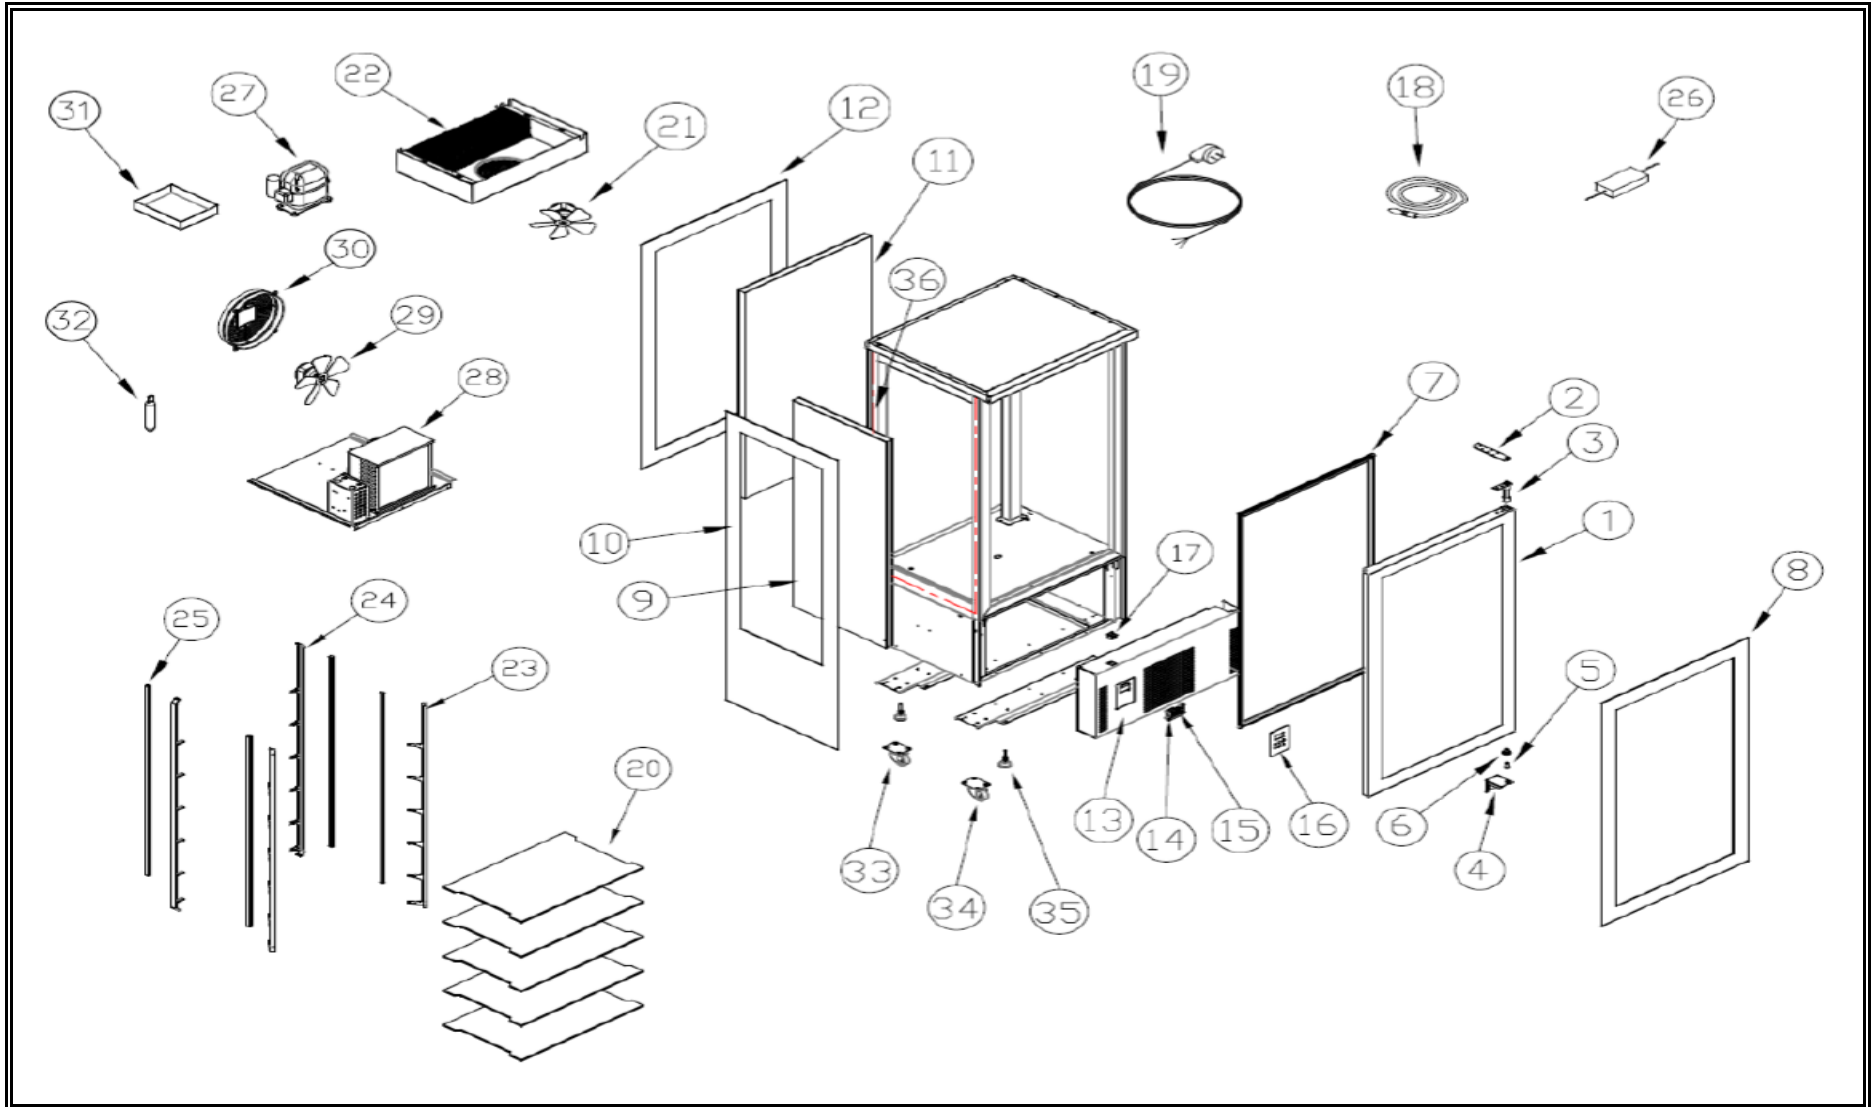

7489.5385

R290

Onderdelen informatie
Erzatzteil information
Spare part information
Information de pièces

POS:	Art.No.:	Omschrijving:	Aantal:
1		DOOR	1
2		UPRIGHT HINGE	1
3		SPRING HINGE	1
4		LOWER HINGE	1
5	9113.1265	LOWER HINGE PIN	1
6	9113.1270	LOWER HINGE BUSHING	1
7	9113.2322	DN4 DOOR GASKET	1
8		DN4 DOOR OUTER GLASS	1
9		DN4 SIDE INNER THERMOPANE	2
10		DN4 SIDE OUTER GLASS	2
11		DN4 REAR INNER THERMOPANE	1
12		DN4 REAR OUTER GLASS	1
13		FRONT PANEL	1
14	9113.0155	MOTHERBOARD	1
15		WATER PROOF DIGITAL	1
16		WP DIGITAL STICKER	1
17	9113.0700	DOOR SWITCH	1
18	9113.0150	PROBE 1,5M	1
19		PLUG CABLE	1
20		BOTTOM GLASS SHELF	5
21	9113.1525	EVAPORATOR FAN	1
22		EVAPORATOR	1
23		DLS4 FRONT SHELF STANDARD	2
24		DLS4 REAR SHELF STANDARD	2
25		LED	4
26	9113.0880	LED TRANSFORMER	1
27	9113.2060	COMPRESSOR	1
28		CONDENSER	1
29		CONDENSER FAN	1
30		CONDENSER PLASTIC FAN COVER	1
31		WATER PAN	1
32		DRYER	1
33		CASTER WITHOUT BRAKE	2
34		CASTER WITH BRAKE	2
35		ADJUSTABLE LEGS	4
36	9113.0980	DOOR RESISTANCE 4,7mt	5
		DN4 COOLING UNIT	1