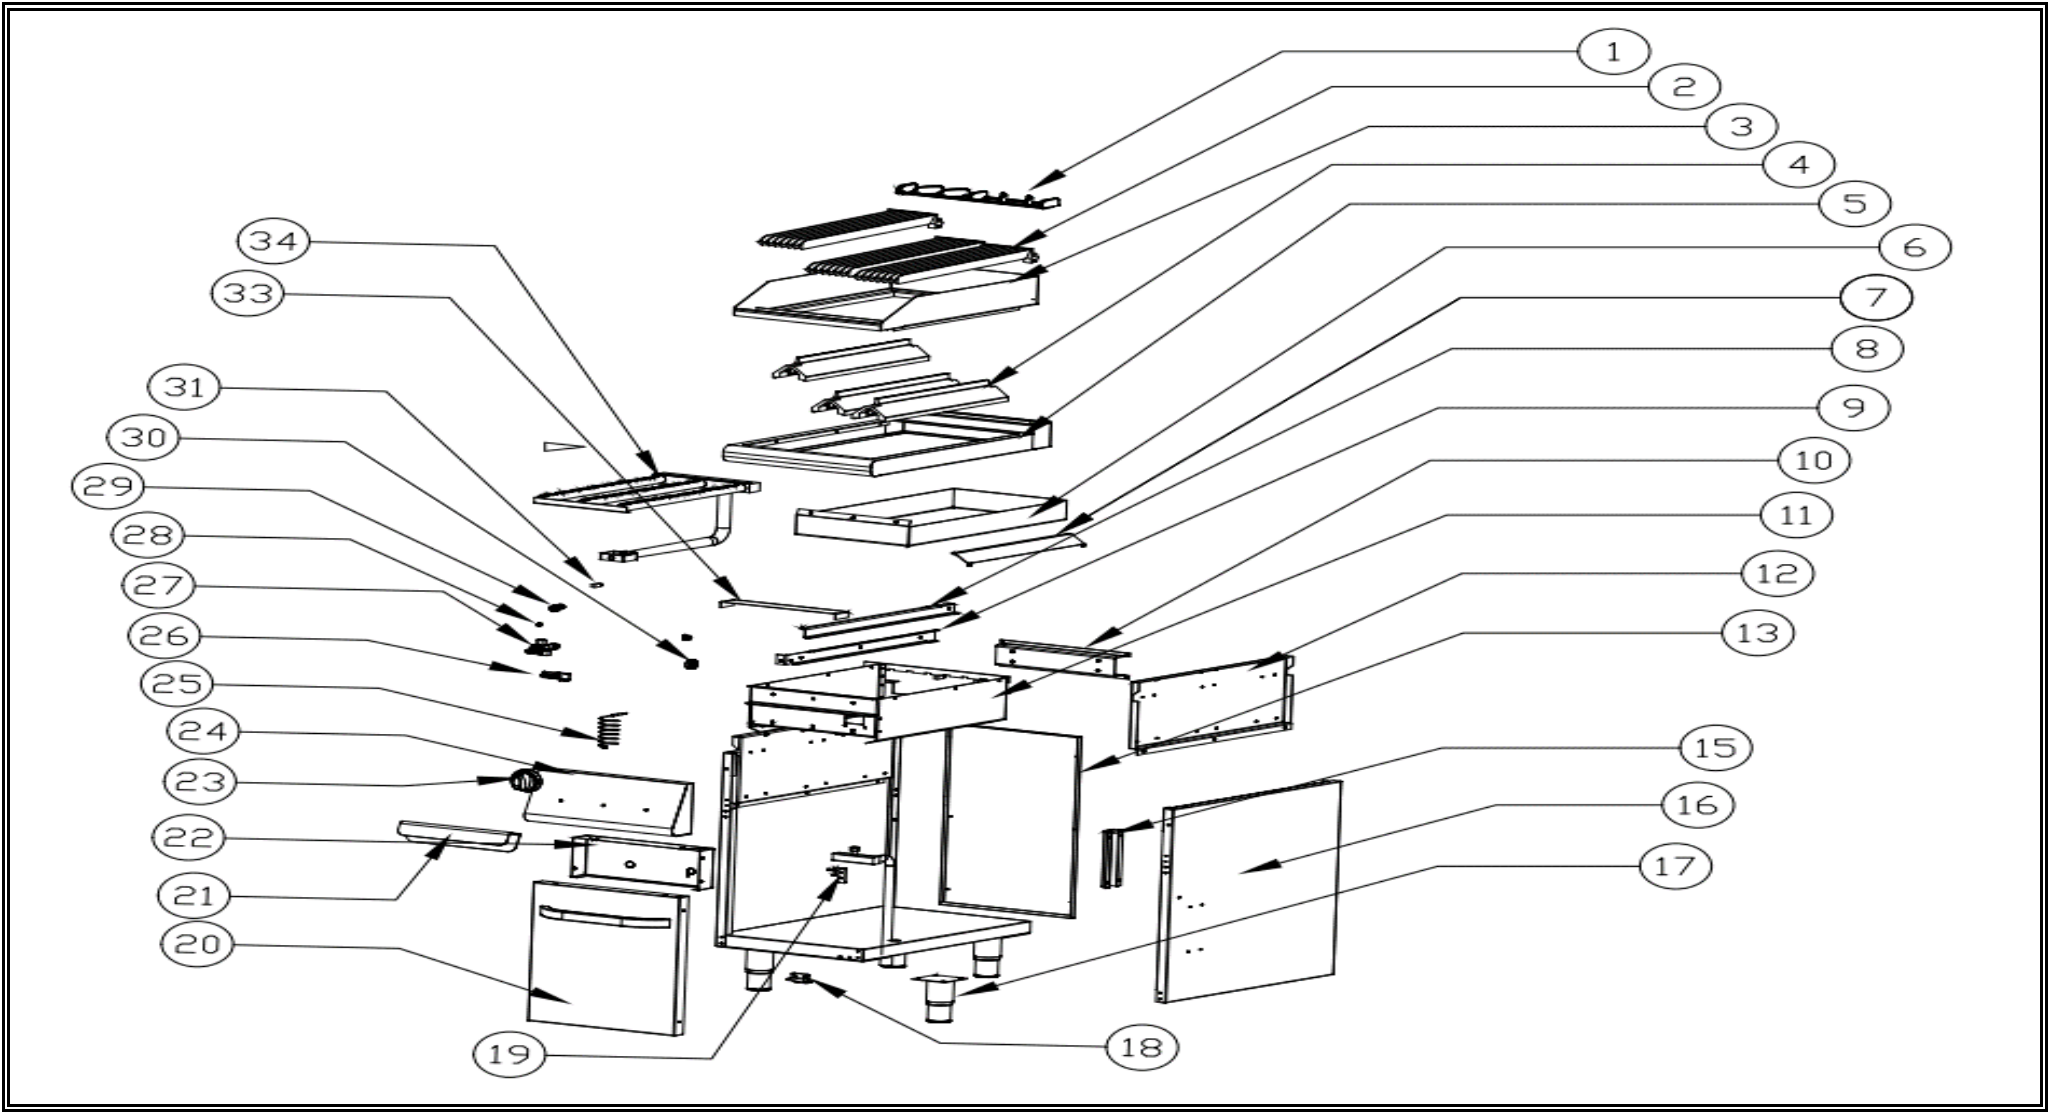

7178.0505

Onderdelen informatie
Erzatzteil information
Spare part information
Information de pièces

POS:	Art.No.:	Omschrijving:	Aantal:
1	9289.0280	Iron Cast Chimney	1
2	9289.0870	Top Cast	3
3		Splash Guard	1
4	9289.0515	V Iron Cast	3
5		Top Table	1
6		Water Drawer	1
7		Burner Side Bottom	6
8		Drawer Slider Outer	2
9		Drawer Slider Inner	2
10		Burner Support	1
11		Combustion Chamber	1
12		Isolation Side Panel	2
13		Back Panel	1
14	9289.0520	Gaz Tank	1
15		Gas Tank Support	2
16		Right Side Panel	1
17	9289.0405	Adjustable Legs	4
18		Bottom Hinge	1
19		Upper Hinge	1
20		Door Handle	1
21		Drawer Handle	1
22		Bottom Panel	1
23	9289.0650	Knop	1
24		Front Panel	1
25	9289.0080	Thermocouple	1
26	9289.0710	Pilot	1
27	9289.0875	Gas Valve S-21	1
28	9289.0355	M8 Inj NG 2,5 LPG 1,60	0
28A	9289.0500	INJECTOR M8*Ø2,50mm	0
29	9289.0880	Inj Inlet 5/16-3/8	1
30	9289.0885	Roller 6201	4
31	9289.0890	V Type Pim	6
32	9289.0885	6201 Roller Pim	4
33		Breakwater	1
34	9289.0505	G7V100G Burner	1