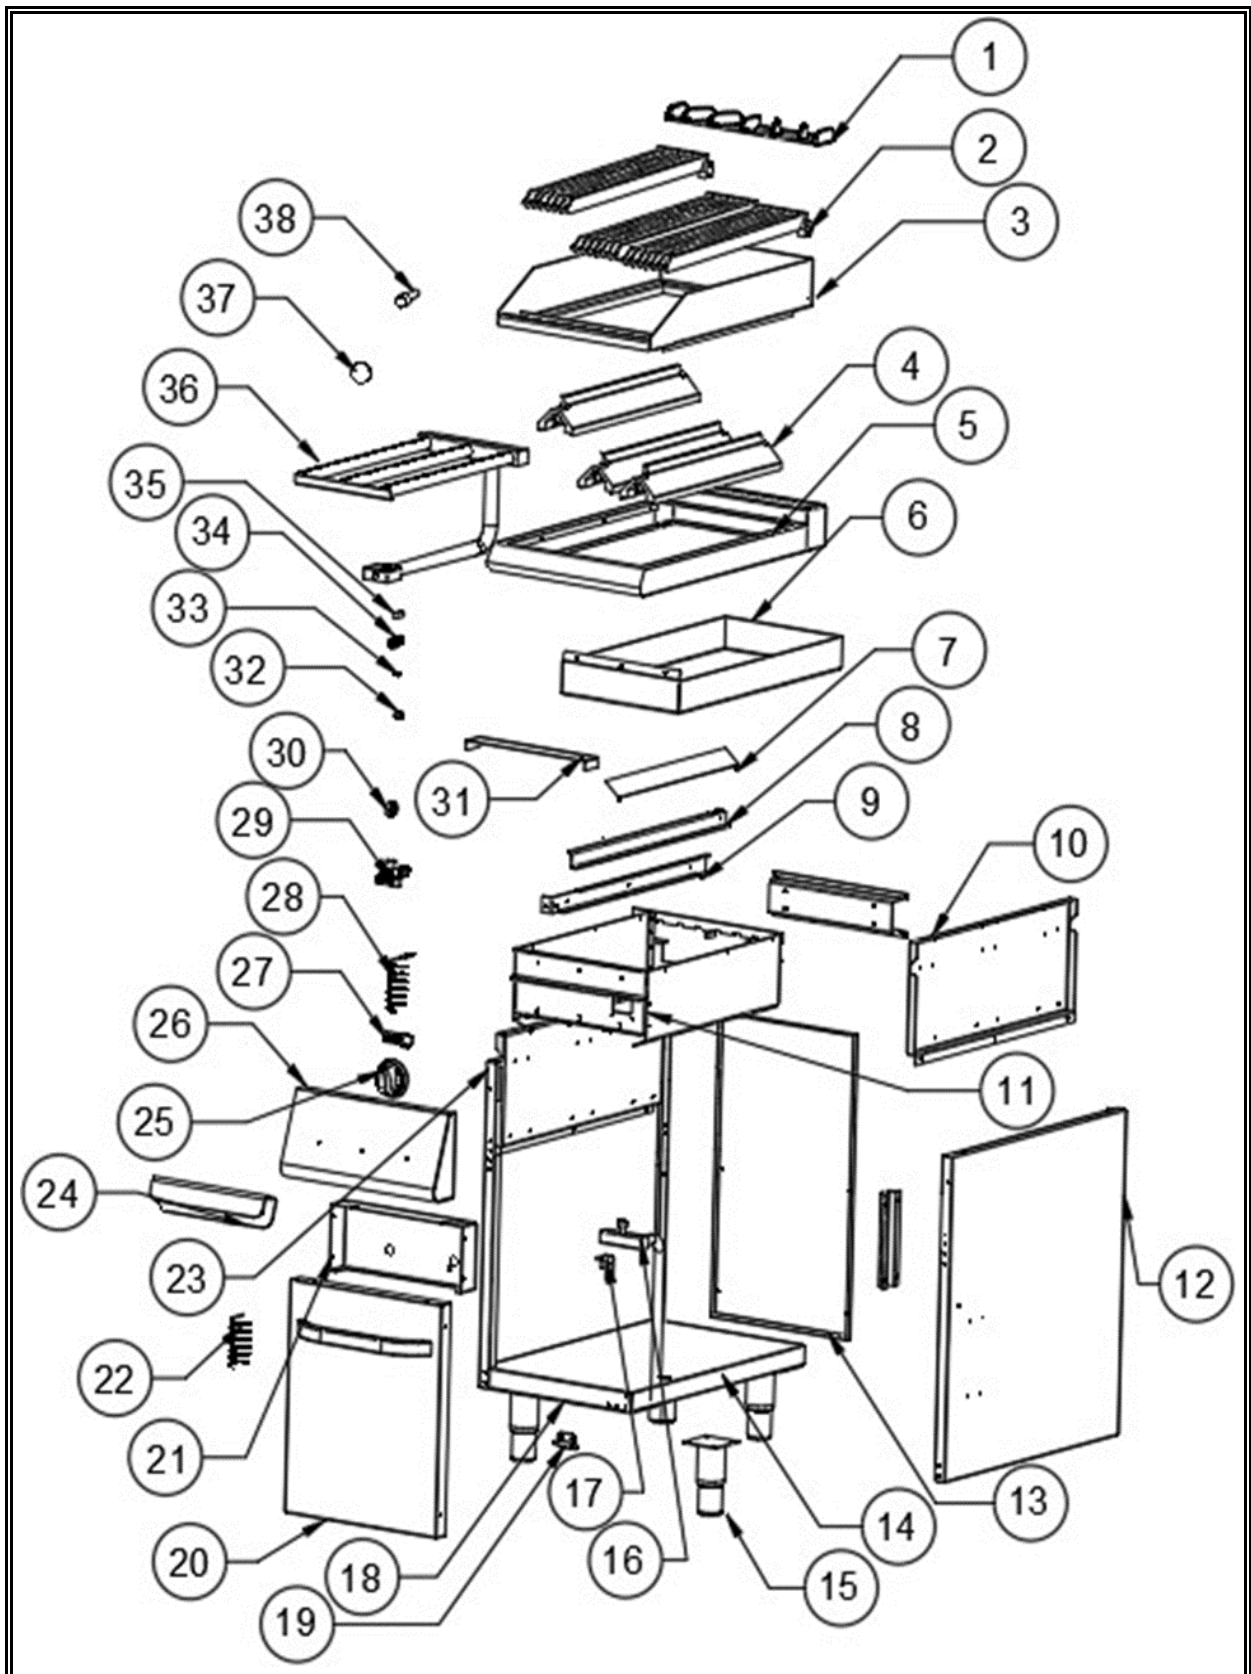

CombiSteel

7178.0505

v1.0

Onderdelen informatie
Erzatzteil information
Spare part information
Information de pièces

CombiSteel

7178.0505

Onderdelenlijst 7178.0505

POS:	Art.No.:	Omschrijving:	Aantal:
1	CS9289.0280	Iron Cast Chimney	1
2	CS9289.0870	Top Cast	3
3		Splash Guard	1
4		V Iron Cast	3
5		Top Table	1
6		Water Drawer	1
7		Burner Side Bottom	6
8		Drawer Slide Inner	2
9		Drawer Slide Outer	2
10		Isolation Side Panel	2
11		Combustion Chamber	1
12		Right Side Panel	1
13		Back Panel	1
14		Bottom Table	1
15	CS9289.0405	Adjustable Legs	4
16	CS9289.0520	Gas Tank	1
17	CS9289.1110	Upper Hinge	1
18		Leg Support	2
19	CS9289.1110	Nether Hinge	1
20		700-900 Serie Door	1
21		Bottom Panel	1
22	CS9289.1330	Piezo Igniter Cable 80cm	1
23		Left Side Panel	1
24		Drawer Handle	1
25A	CS9289.0660	Ø8 Knob	1
25B	CS9289.0907	Knob Bottom with Igniter	0
26		Front Panel	1
27	CS9289.0730	Pilot Angled Short Wire Spark INJ:0,40 NG (230.021.209)	1
28	CS9401.0402	M8 Thermocouple 80cm	1
29	CS9289.0075	S21 Gas Valve	1
30	CS9289.0885	Roller 6201	4
31		Breaker	2
32	CS9289.0885	6201 Roller Pim	4
33A	CS9289.0355	M8 Inj Lpg Ø1.60	1
33B	CS9289.0500	M8 Inj Ng Ø2.50	0
34	CS9289.0880	Inj Inlet 5/6" - 3/8"	1
35	CS9289.0890	Iron Cast Hanger Pin	6
36	CS9289.0505	Burner	1
37	CS9289.0725	Ø25 Door Magnet	1
38	CS9289.0665	Piezo Igniter	1