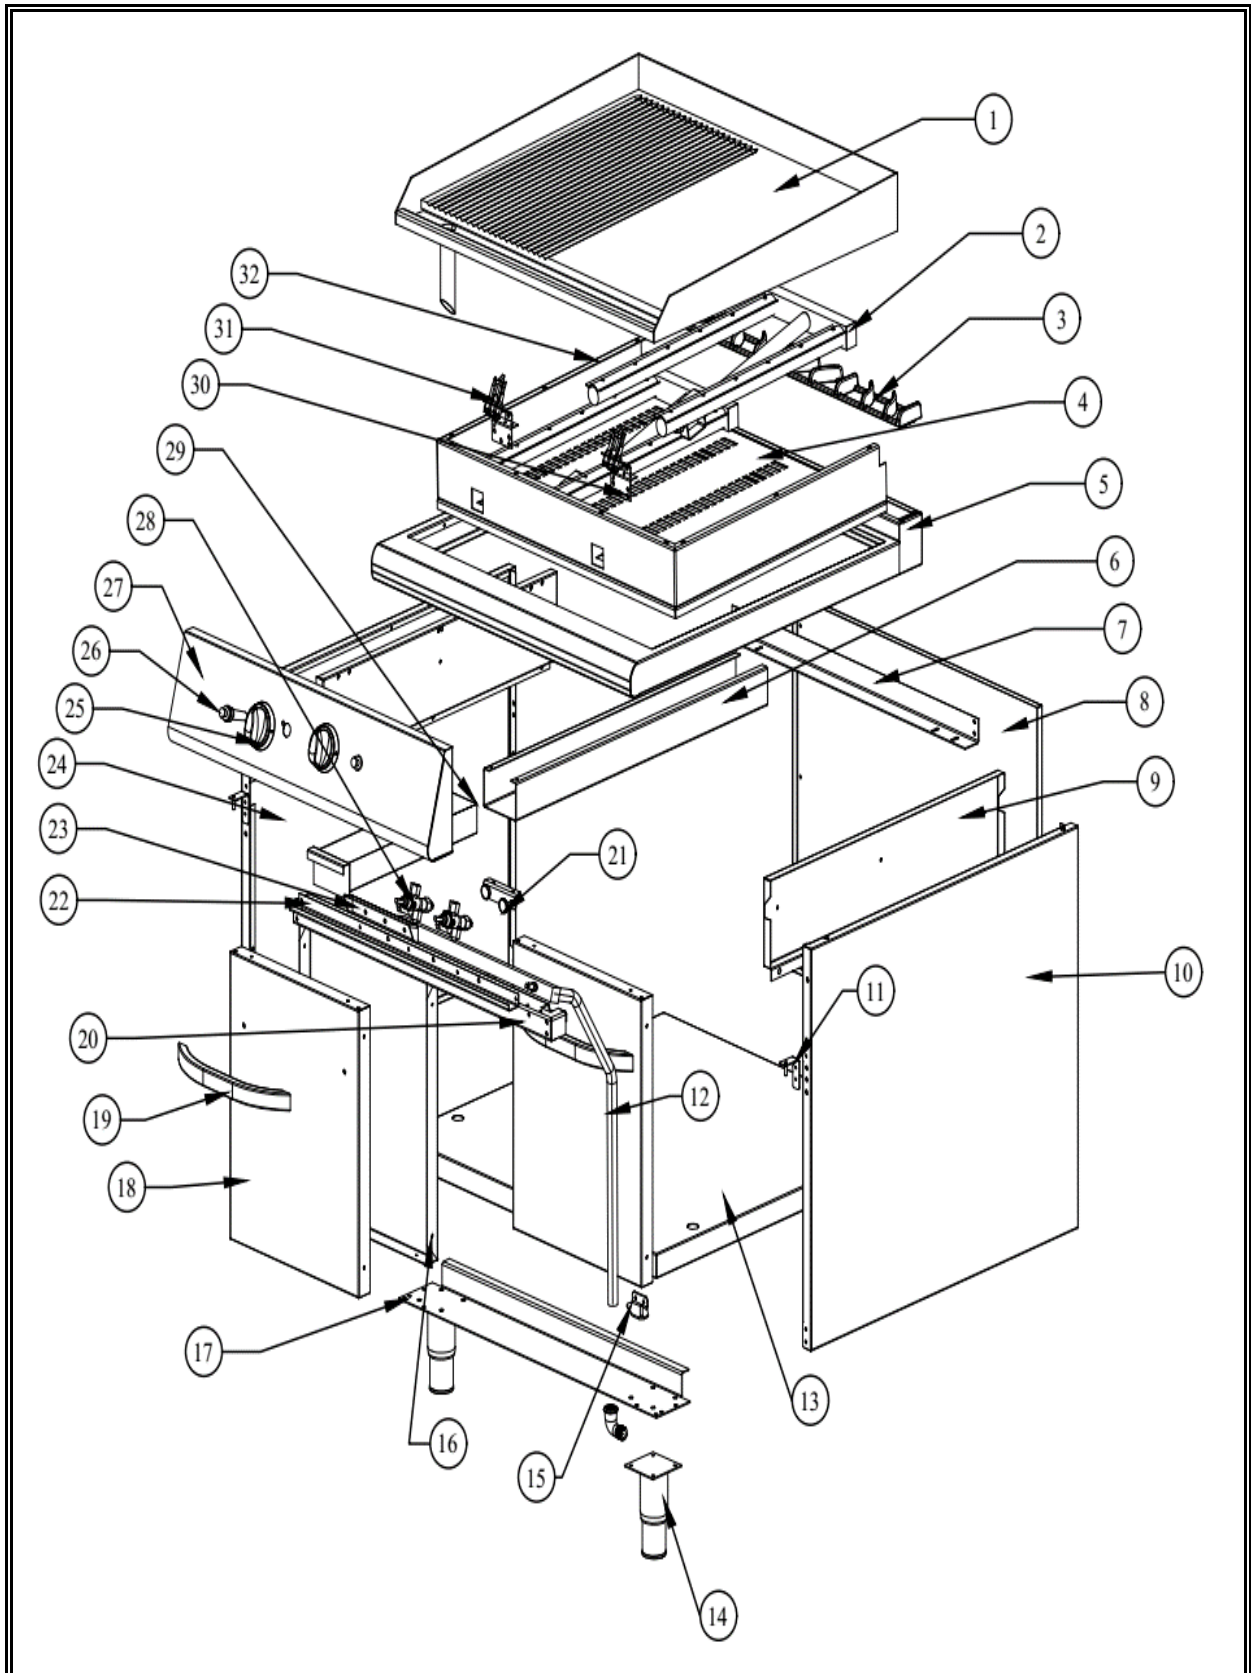

7178.0450

Onderdelen informatie
Erzatzteil information
Spare part information
Information de pièces

POS:	Art.No.:	Omschrijving:	Aantal:
1		Plate	1
2	9289.0315	Burner	2
3	9289.0280	Iron Cast Chimney	2
4		Bottom Combustion Chamber	1
5		Worktop	1
6		Oil Drawer Slider	1
7		Oil Drawer Slider Support	1
8		Back Panel	1
9		Side Panel Isolation	2
10		Side Panel Right	1
11		Upper Hinge	2
12	9289.0495	Gas Collector	1
13		Bottom Table	1
14	9289.0405	Adjustable Legs	4
15		Nether Hinge	2
16		Door Inner Part	2
17		Legs Fixing Part	2
18		Door Outher Part	2
19	9289.0410	Door Handle	2
20		Front Support	1
21	9289.0275	Magnet	2
22		Front Panel Fixing Part	1
23		Gas Collector Holder	1
24		Side Panel Left	1
25	9289.0660	Knob	2
26	9289.0665	Igniter	2
27		Front Panel	1
28	9289.0075	Gas Tap	2
29		Oil Drawer	1
30		Pilot Holder	2
31	9289.0655	Pilot	2
32		Side Combustion Chamber	1