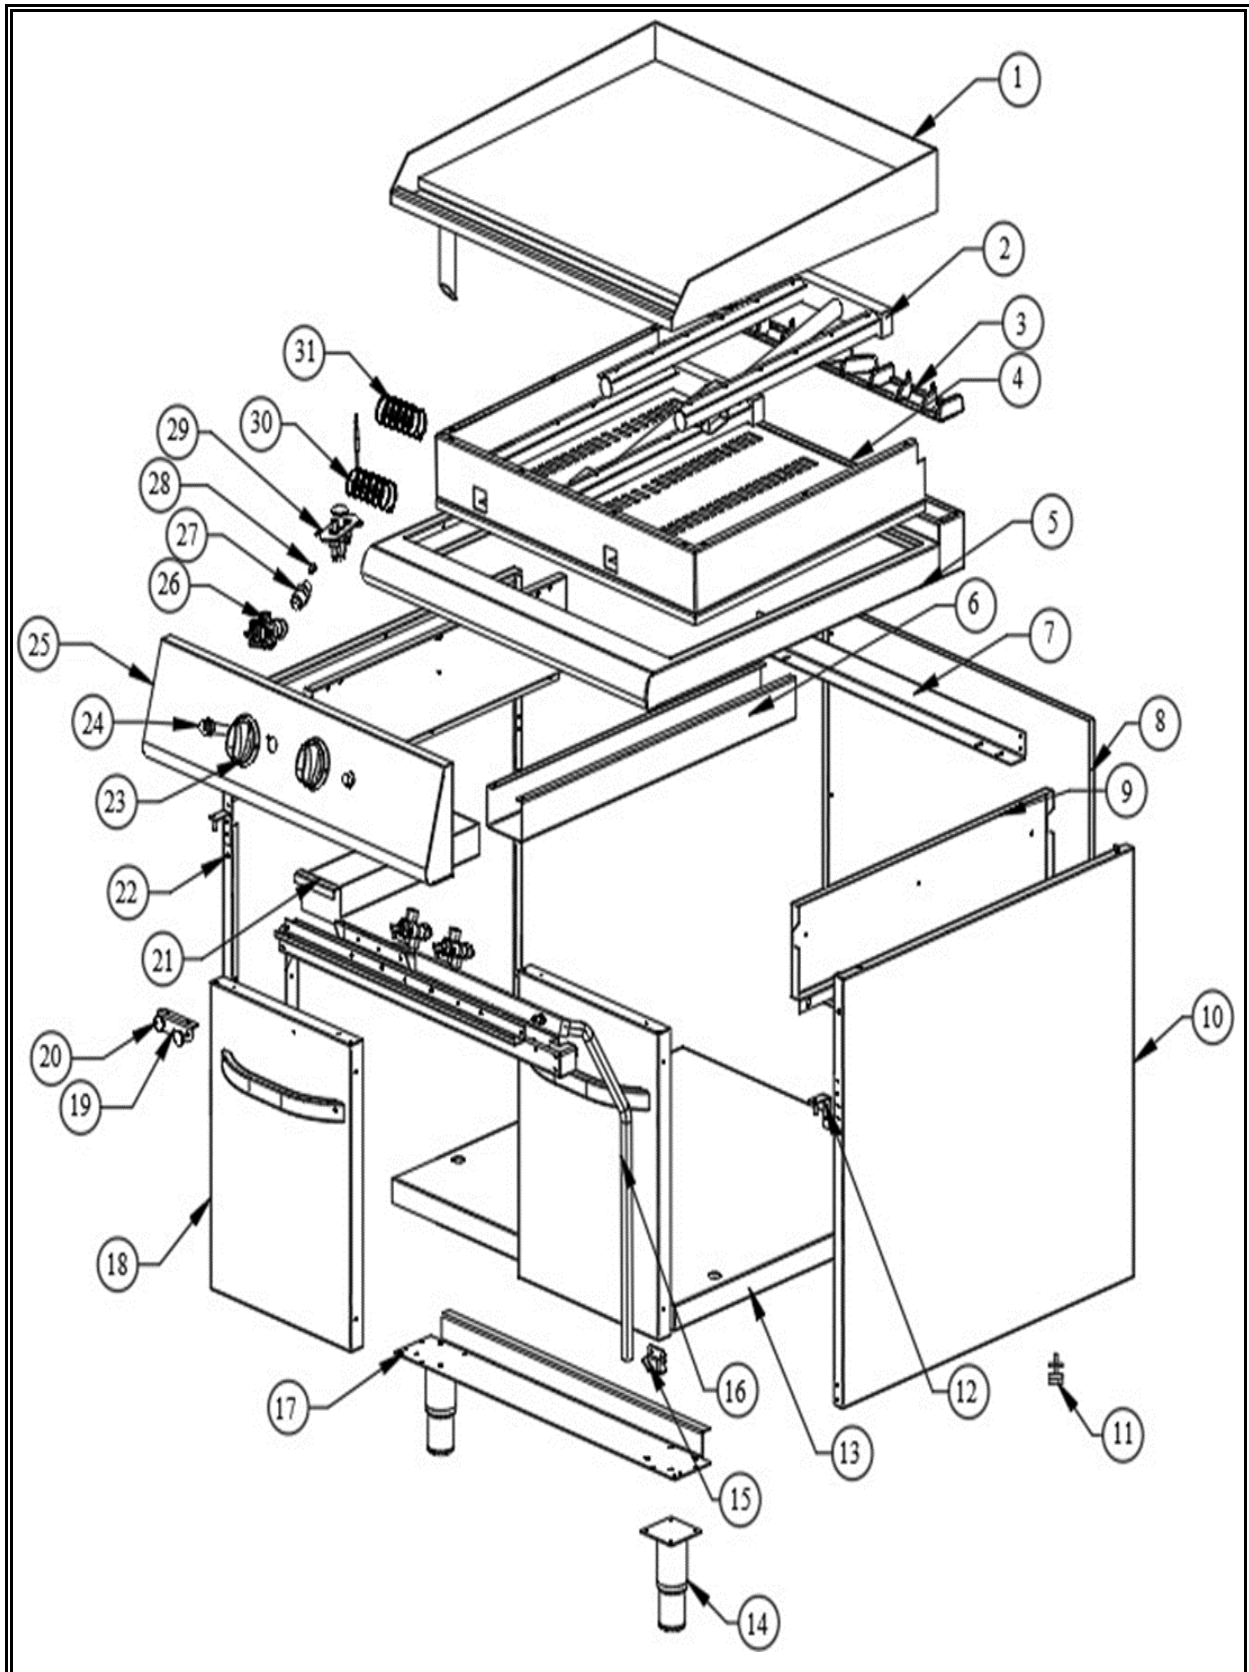

# CombiSteel

**7178.0450**

**v1.0**

Onderdelen informatie  
Erzatzteil information  
Spare part information  
Information de pièces

**CombiSteel**

7178.0450

## Onderdelenlijst 7178.0450

POS:	Art.No.:	Omschrijving:	Aantal:
1		Plate (7178.0450)	1
2	CS9289.0315	Burner	2
3	CS9289.0280	Iron Cast Chimney	2
4		Bottom Combustion Chamber	1
5		Top Table	1
6		Oil Drawer Slider	1
7		Oil Drawer Slider Support	1
8		Back Panel	1
9		Side Panel Isolation	2
10		Side Panel Right	1
11		Grounding Terminal	1
12	CS9289.1110	Upper Hinge	1+1
13		Bottom Table	1
14	CS9289.0405	Adjustable Legs	4
15	CS9289.1110	Nether Hinge	1+1
16	CS9289.0495	Gas Tank	1
17		Legs Support Part	2
18		700-900 Serie Door	2
19		Door Magnet Part	1
20	CS9289.0725	Ø25 Magnet	2
21		Oil Drawer	1
22		Left Side Panel	1
23	CS9289.0660	Ø8 Knob	2
23a	CS9289.0907	Knob Pad with Igniter	2
24	CS9289.0665	Piezo Igniter	2
25		Front Panel	1
26	CS9289.0075	Gas Valve	2
27	CS9289.0880	3/8-5/16" Inj. Inlet	2
28	CS9289.0105	M8 Inj Lpg Ø 1.40mm	2
28a	CS9289.0110	M8 Inj Ng Ø 2.00mm	2
29	CS9289.0655	Aluminized Pilot	2
30	CS9401.0402	M8 Thermocouple 80cm	2
31	CS9289.1330	Igniter Cable 80cm	2