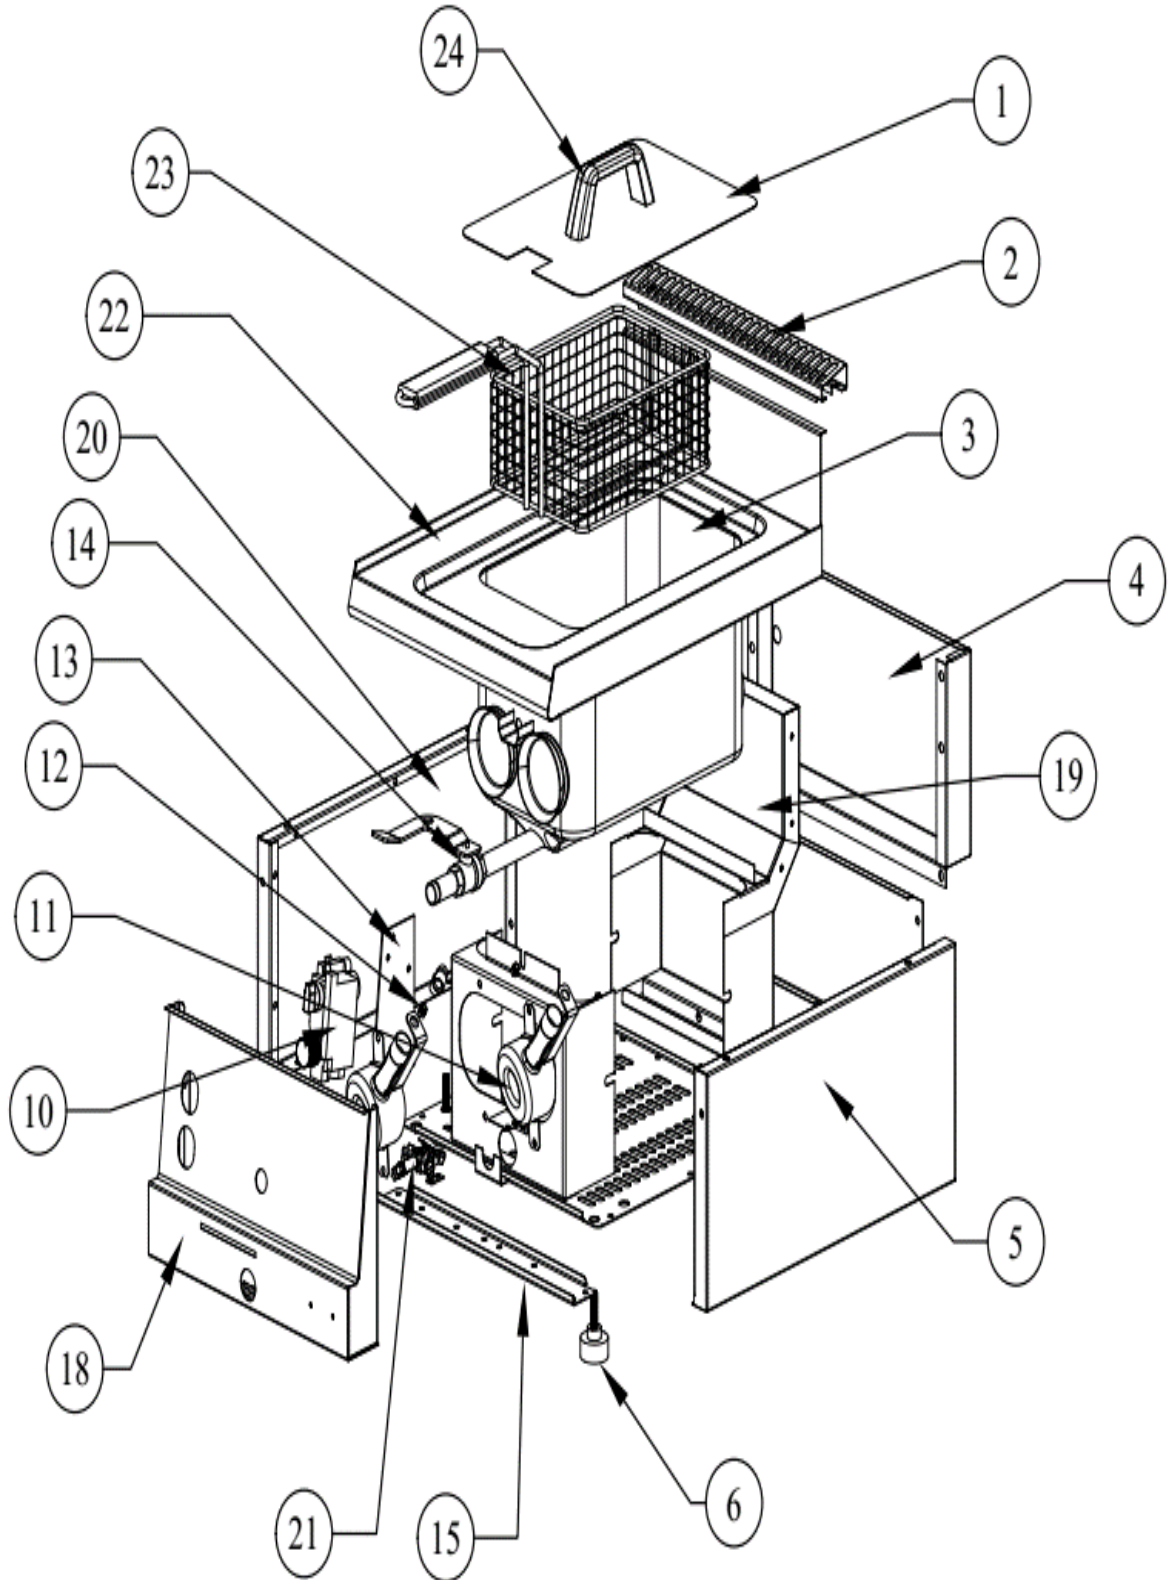

7178.0080

Onderdelen informatie
Erzatzteil information
Spare part information
Information de pièces

POS:	Art.No.:	Omschrijving:	Aantal:
1		Lid	1
2	CS9289.1074	Chimney Lid	1
3		Basket Bottom Part	1
4		Back Panel	1
5		Right Side Panel	1
6	CS9289.0030	Adjustable Legs	4
10	CS9289.0700	Gas Valve	1
11	CS9289.0175	Burner	2
12	CS9289.0190	Injector	2
13		Gas Instalation Fixing Part	1
14	CS9289.0675	Drain Pipe	1
15		Front Panel Fixing Part	1
18		Front Panel	1
19	CS9289.1074	Chimney	1
20		Side Panel Left	1
21	CS9289.0680	Pilot	1
22		Worktop	1
23	CS9289.0200	Basket	1
24	CS9289.0205	Bakelite Handle	1
25	CS9289.0170	Limit Thermostat	1
A	CS9289.0695	Tap	1