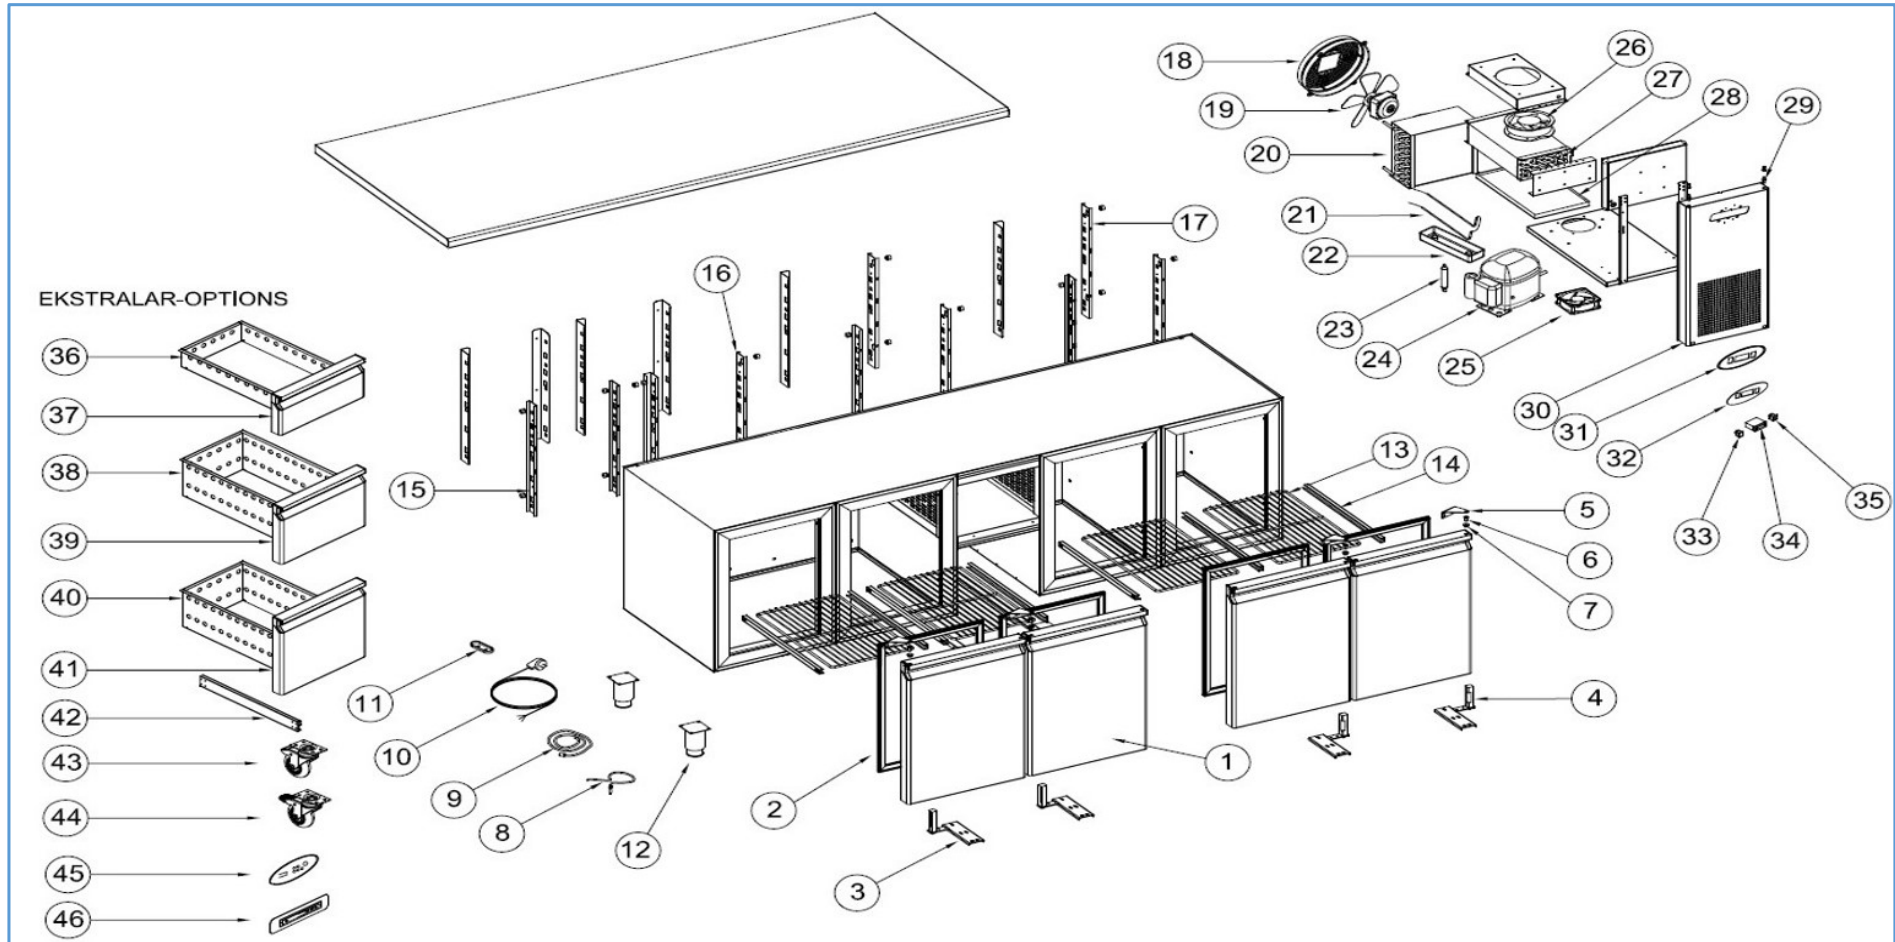

7489.5410

Onderdelen informatie

Erzatzteil information

Spare part information

Information de pièces

Onderdelenlijst 7489.5410

POS:	Art.No.:	Omschrijving:	Aantal:
1		DOOR	4
2	9113.0035	DOOR GASKET	4
3		LOVER HINGE BRACET	4
4	9113.1260	UPRIGHT HINGE AND PARTS	4
5		UPPER HINGE	4
6	9113.1815	UPPER HINGE PIM	4
7	9113.1820	HINGE PLASTIC	4
8	9113.0150	PROP	1
9	9390.2290	PROP	1
10		PLUG CABLE	1
11		PROP COVER	2
12		STAINLESS STEEL LEG	6
13		SHELF-CGN 530x333	4
14		SHELF-GUIDE-CGN 530m	8
15		SHELF RACKET- BACK	6
16		SHELF RACKET- SIDE	6
17		SHELF RACKET- MIDDLE	4
18	9113.0230	CONDANSER FAN PLASTIC	1
19	9113.0320	16-65 W-FAN MOTORU	1
20	9113.1805	VL7-K CONDANSER	1
21	9113.1045	200W RESISTANCE	1
22	9113.1080	WATER BOX	1
23		DRAYER	1
24	9113.0525	COMPRESSOR	1
25	9113.2000	SQUARE FAN	1
26	9113.0350	EVAP FAN MOTOR	1
27	9113.0270	EVAPORATOR	1
28		EVAPORATOR CUP	1
29		CANOPY PIM	1
30		CANOPY	1
31		PLASTIC COVER	1
32	9113.2300	DIGITAL LABEL	1
33	9113.0675	POWER SWITCH	1
34	9338.3550	DIGITAL THERMOSTAT TWO PROPE (EVCO)	1
35	9108.0254	ON-OF SWITCH	1
36		1/3 DRAWERS	12
37	9113.0030	1/3 DRAWERS GASKET	12
38		1/2 DRAWERS	8
39	9113.0040	1/2 DRAWERS GASKET	8
40		2/3 DRAWERS	4
41	9113.0050	2/3 DRAWERS GASKET	4
42		DRAWER RAIL	
43	9113.0615	WHEELS	3
44	9113.0620	WHEELS BRAKE	3
45	9113.0155	MOTHERBOARD	1
46		TOUCH CONTROL DIGITAL	1