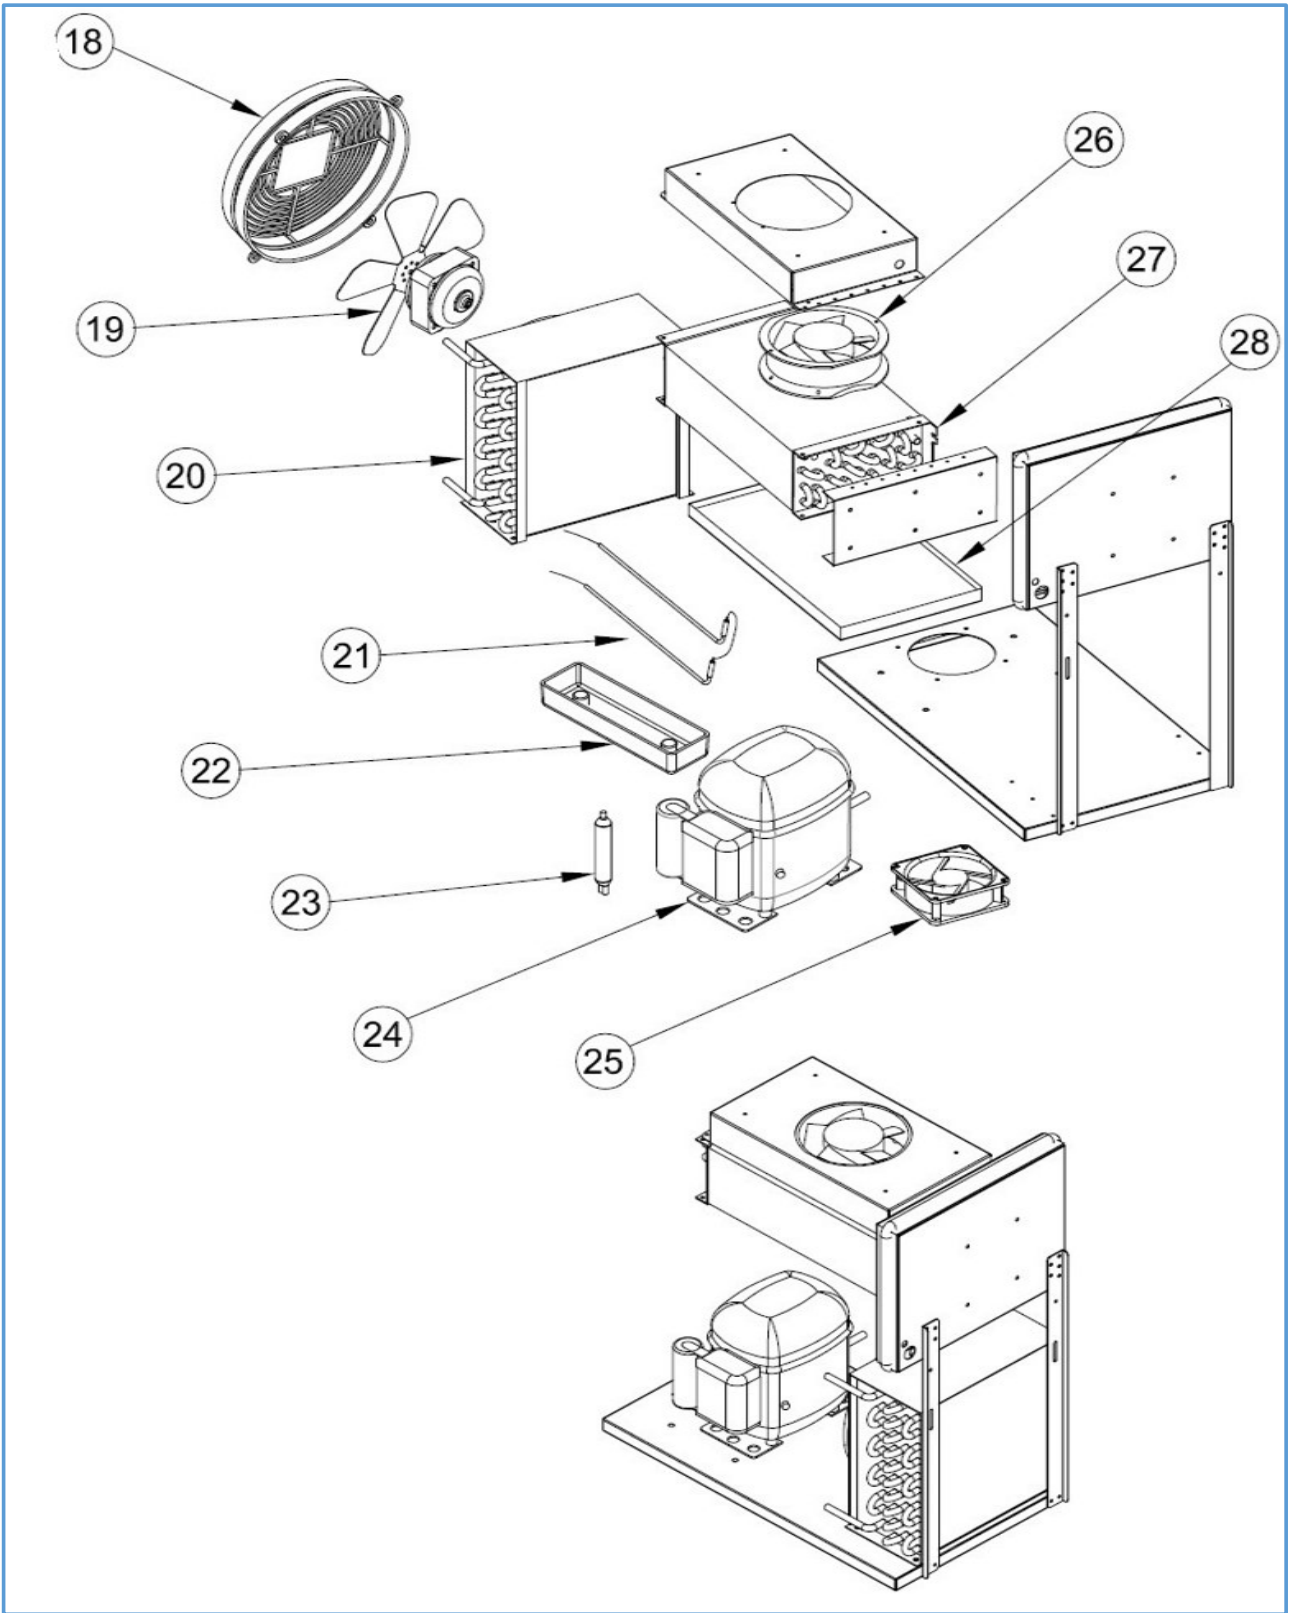

7489.5410

Onderdelen informatie

Erzatzteil information

Spare part information

Information de pièces

Onderdelenlijst 7489.5410

POS:	Art.No.:	Omschrijving:	Aantal:
1		DOOR	4
2	9113.0035	DOOR GASKET	4
3		LOVER HINGE BRACET	4
4	9113.1260	UPRIGHT HINGE AND PARTS	4
5		UPPER HINGE	4
6	9113.1815	UPPER HINGE PIM	4
7	9113.1820	HINGE PLASTIC	4
8	9113.0150	PROP	1
9	9390.2290	PROP	1
10		PLUG CABLE	1
11		PROP COVER	2
12		STAINLESS STEEL LEG	6
13		SHELF-CGN 530x333	4
14		SHELF-GUIDE-CGN 530m	8
15		SHELF RACKET- BACK	6
16		SHELF RACKET- SIDE	6
17		SHELF RACKET- MIDDLE	4
18	9113.0230	CONDANSER FAN PLASTIC	1
19	9113.0320	16-65 W-FAN MOTORU	1
20	9113.1805	VL7-K CONDANSER	1
21	9113.1045	200W RESISTANCE	1
22	9113.1080	WATER BOX	1
23		DRAYER	1
24	9113.0525	COMPRESSOR	1
25	9113.2000	SQUARE FAN	1
26	9113.0350	EVAP FAN MOTOR	1
27	9113.0270	EVAPORATOR	1
28		EVAPORATOR CUP	1
29		CANOPY PIM	1
30		CANOPY	1
31		PLASTIC COVER	1
32	9113.2300	DIGITAL LABEL	1
33	9113.0675	POWER SWITCH	1
34	9338.3550	DIGITAL THERMOSTAT TWO PROPE (EVCO)	1
35	9108.0254	ON-OF SWITCH	1
36		1/3 DRAWERS	12
37	9113.0030	1/3 DRAWERS GASKET	12
38		1/2 DRAWERS	8
39	9113.0040	1/2 DRAWERS GASKET	8
40		2/3 DRAWERS	4
41	9113.0050	2/3 DRAWERS GASKET	4
42		DRAWER RAIL	
43	9113.0615	WHEELS	3
44	9113.0620	WHEELS BRAKE	3
45	9113.0155	MOTHERBOARD	1
46		TOUCH CONTROL DIGITAL	1