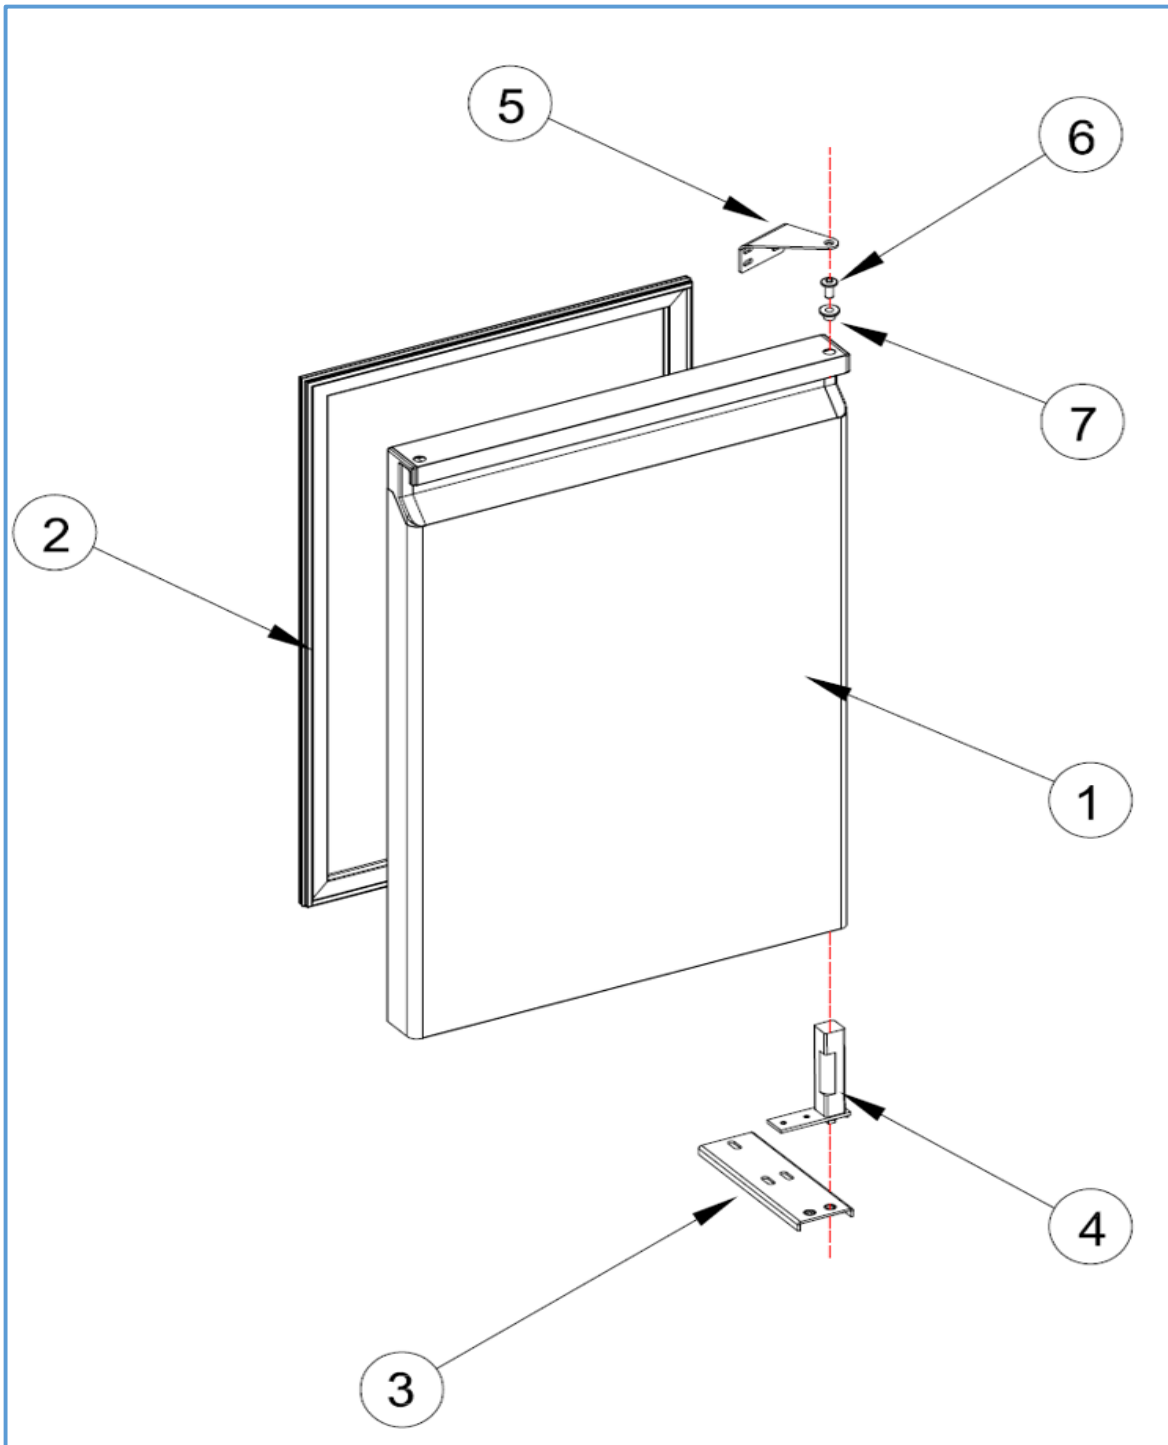

7489.5410

Onderdelen informatie

Erzatzteil information

Spare part information

Information de pièces

Onderdelenlijst 7489.5410

POS:	Art.No.:	Omschrijving:	Aantal:
1		DOOR	4
2	9113.0035	DOOR GASKET	4
3		LOVER HINGE BRACET	4
4	9113.1260	UPRIGHT HINGE AND PARTS	4
5		UPPER HINGE	4
6	9113.1815	UPPER HINGE PIM	4
7	9113.1820	HINGE PLASTIC	4
8	9113.0150	PROP	1
9	9390.2290	PROP	1
10		PLUG CABLE	1
11		PROP COVER	2
12		STAINLESS STEEL LEG	6
13		SHELF-CGN 530x333	4
14		SHELF-GUIDE-CGN 530m	8
15		SHELF RACKET- BACK	6
16		SHELF RACKET- SIDE	6
17		SHELF RACKET- MIDDLE	4
18	9113.0230	CONDANSER FAN PLASTIC	1
19	9113.0320	16-65 W-FAN MOTORU	1
20	9113.1805	VL7-K CONDANSER	1
21	9113.1045	200W RESISTANCE	1
22	9113.1080	WATER BOX	1
23		DRAYER	1
24	9113.0525	COMPRESSOR	1
25	9113.2000	SQUARE FAN	1
26	9113.0350	EVAP FAN MOTOR	1
27	9113.0270	EVAPORATOR	1
28		EVAPORATOR CUP	1
29		CANOPY PIM	1
30		CANOPY	1
31		PLASTIC COVER	1
32	9113.2300	DIGITAL LABEL	1
33	9113.0675	POWER SWITCH	1
34	9338.3550	DIGITAL THERMOSTAT TWO PROPE (EVCO)	1
35	9108.0254	ON-OF SWITCH	1
36		1/3 DRAWERS	12
37	9113.0030	1/3 DRAWERS GASKET	12
38		1/2 DRAWERS	8
39	9113.0040	1/2 DRAWERS GASKET	8
40		2/3 DRAWERS	4
41	9113.0050	2/3 DRAWERS GASKET	4
42		DRAWER RAIL	
43	9113.0615	WHEELS	3
44	9113.0620	WHEELS BRAKE	3
45	9113.0155	MOTHERBOARD	1
46		TOUCH CONTROL DIGITAL	1