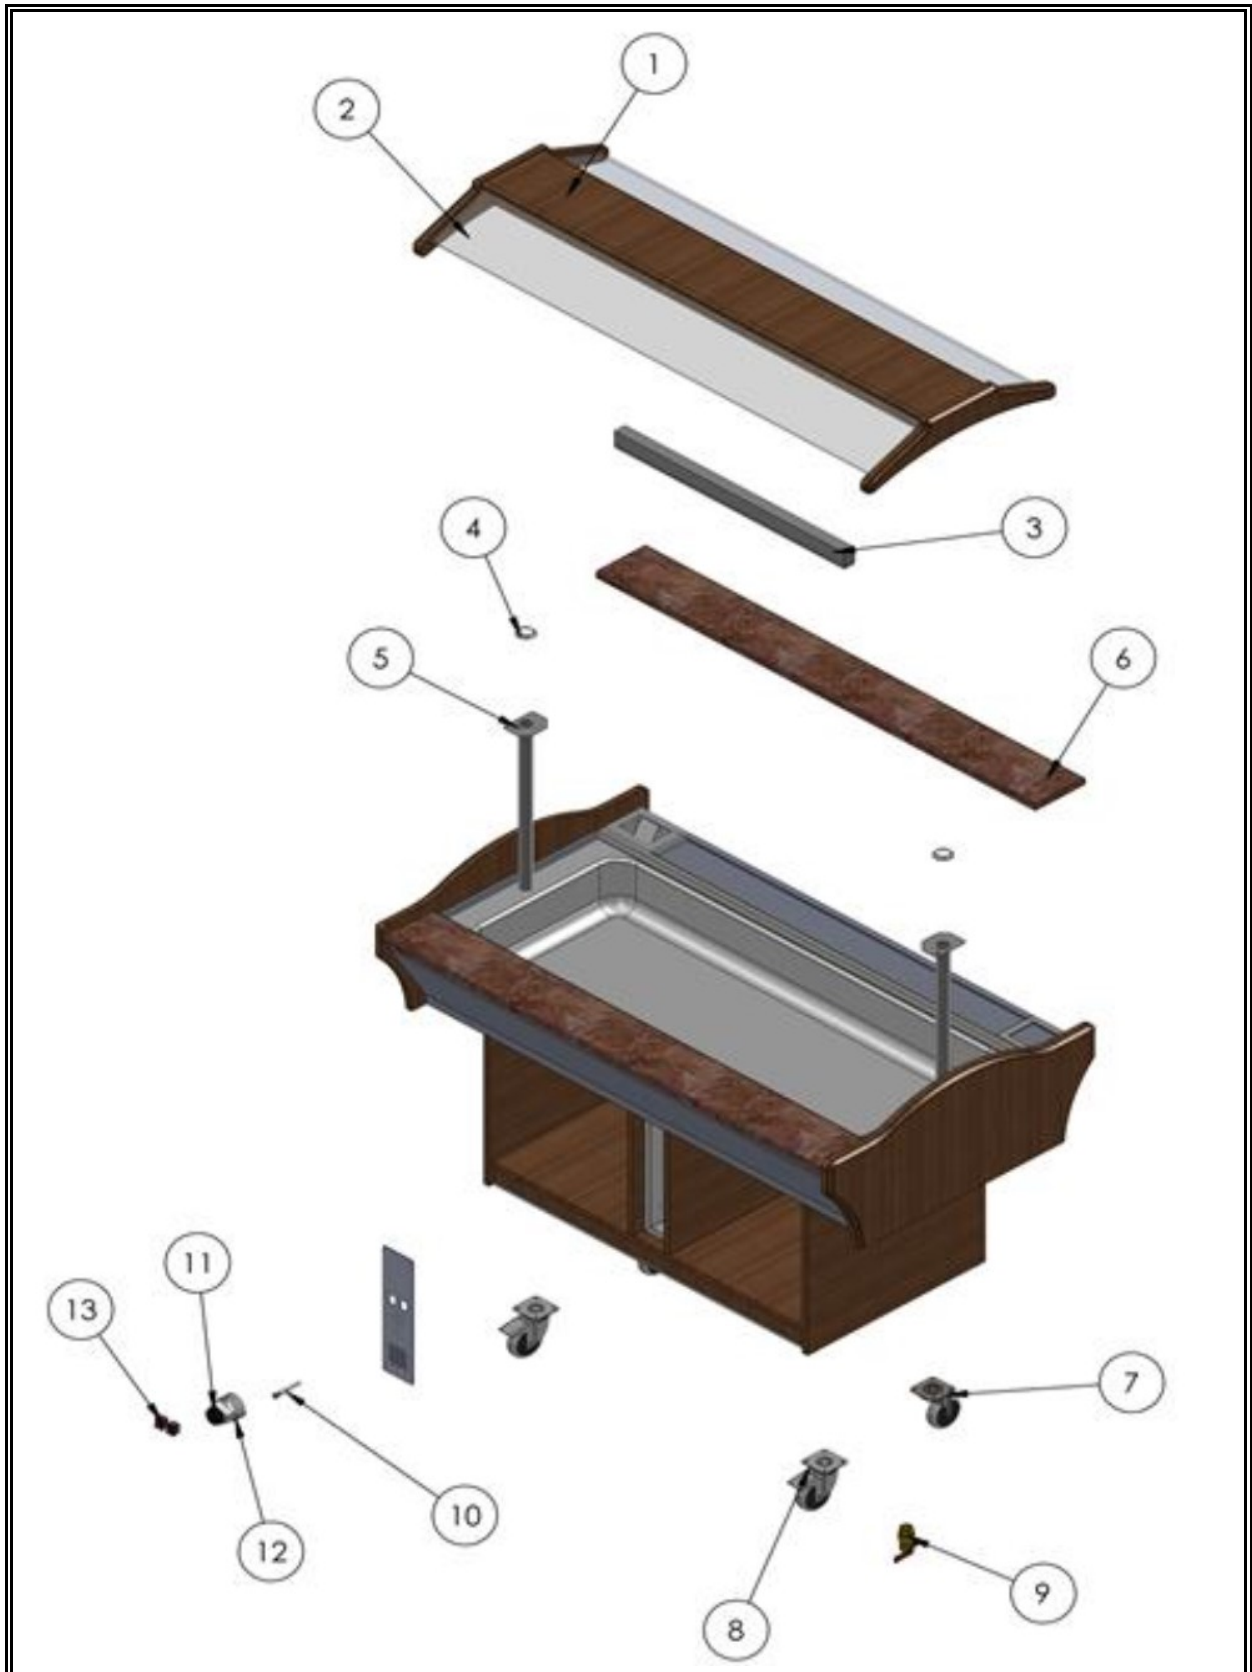

7077.0030

Onderdelen informatie
Erzatzteil information
Spare part information
Information de pièces

POS:	Art.No.:	Omschrijving:	Aantal:
1		FURNITURE-SB-LIGHT! NG-TOP-220-STD-BMB	1
2		GLASS-SB-220-STD	2
3	CS9999.0249	LED LAMP-13W	1
4		SB-LIGHTING PIPE RING	2
5		SB-LIGHTING PIPE-STD	2
6		GRANITE-SB155-STD-ROPO	2
7		WHEEL FREE SB135	2
8		WHEEL BRAKE SB135	2
9		BALL VALVE 3/4-STRAIGHT	1
10	CS9999.0240	SIGNAL LAMP-GREEN	2
11		ADJUSTMENT KNOB-HOT THERMOSTAT 30-90°	1
12	CS9999.0242	THERMOSTAT HOT-30-90°	1
13	CS9564.0016	ON-OFF BUTTON LARGE	2
A	CS9999.0247	SILICONE RESISTANCE 1500W	3