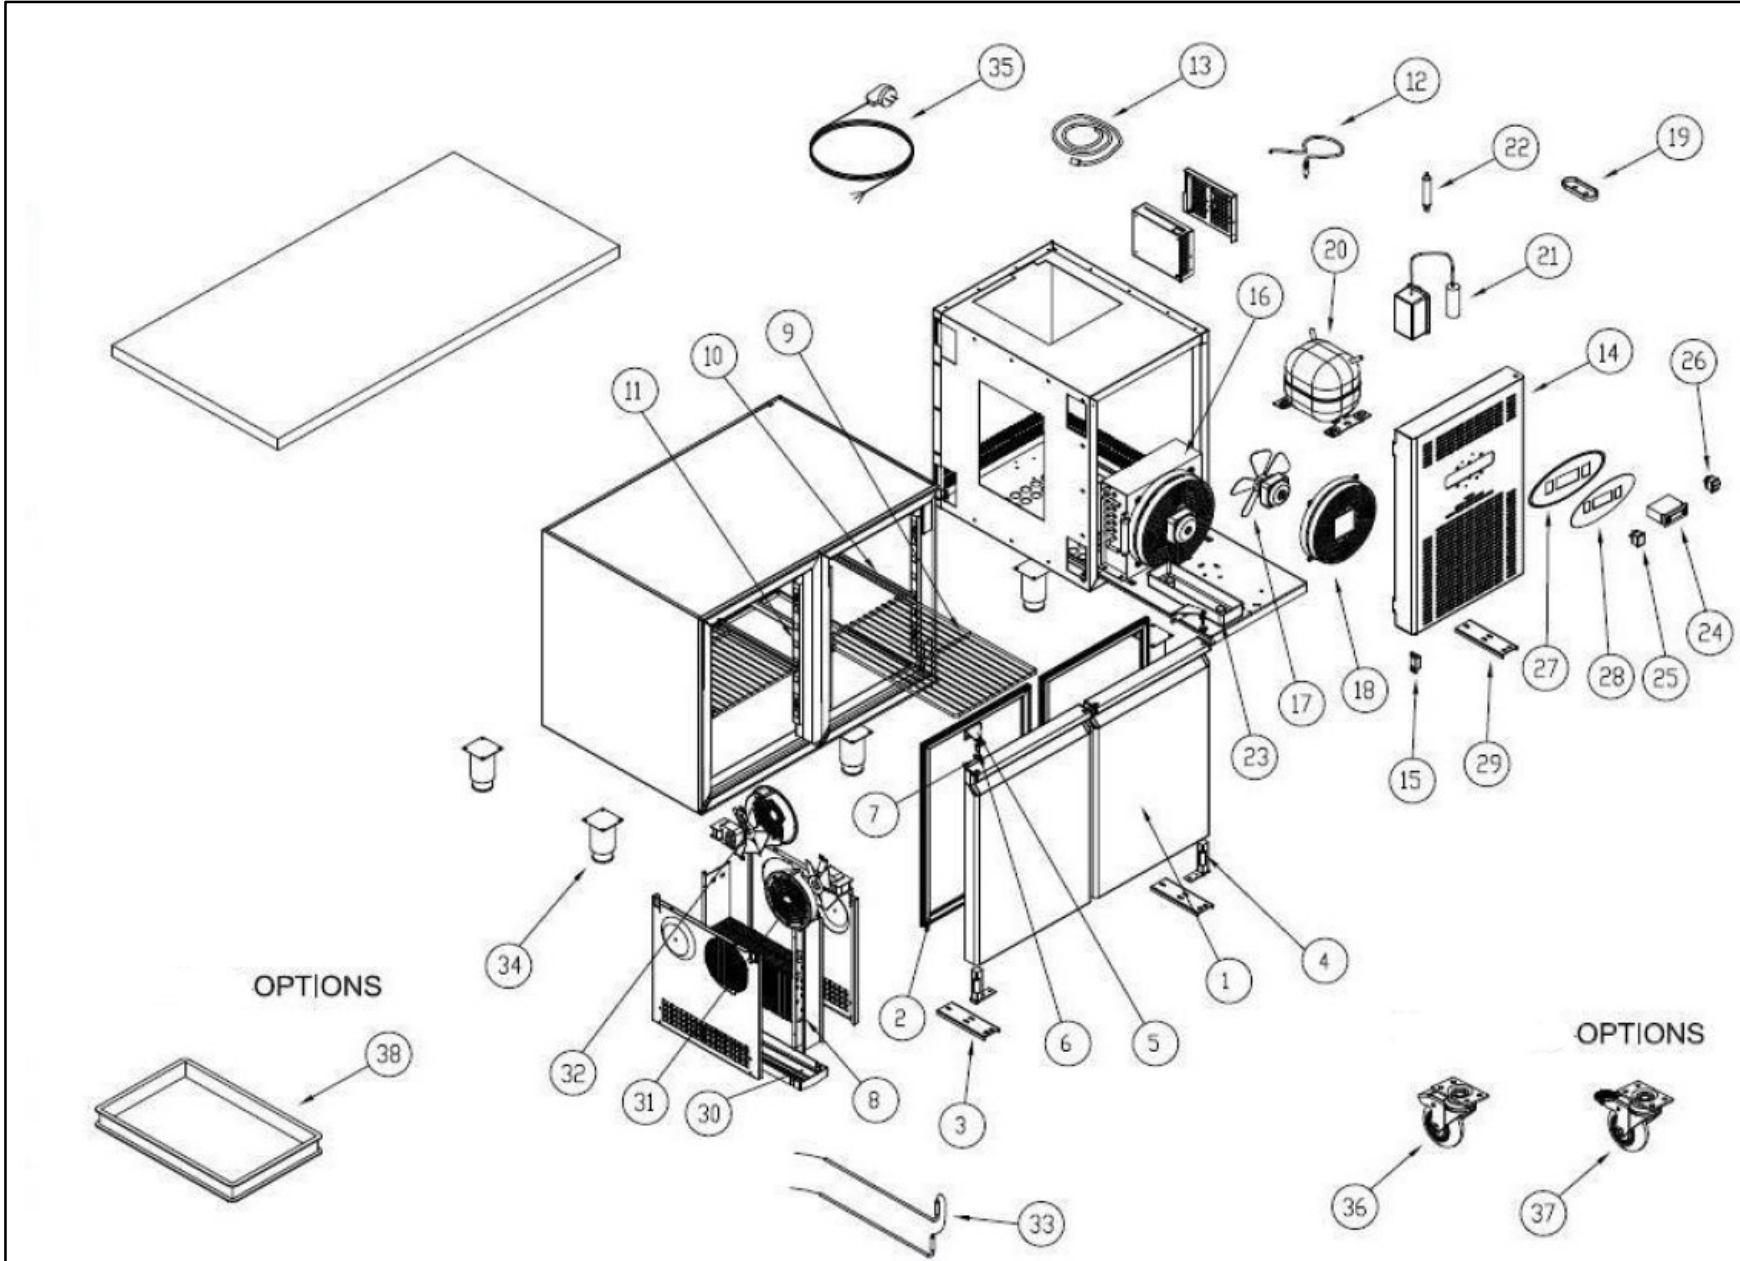

**7489.5250**

Onderdelen informatie

Erzatsteil information

Spare part information

Information de pièces

<b>NO</b>	<b>Art.No.:</b>	<b>MATERIAL NAME</b>	<b>ADET QTY</b>
1		DOOR	2
2	9113.0055	DOOR GASKET	2
3		LOVER HINGE BRACET	2
4	9113.1260	UPRIGHT HINGE AND PARTS	2
5		UPPER HINGE	2
6		UPPER HINGE PIM	2
7		HINGE PLASTIC	2
8	9113.0290	EVAPOROTOR	1
9		SHELF-PZT	2
10		SHELF GUIDE - PZT	4
11		SHELF RACKET - BACK	8
12	9113.0150	PROP	1
13		PROP	1
14		CANOPY	1
15		MAGNET HINGES	2
16	9113.1765	1/4 Hp CONDANSER	1
17	9113.1525	10W-FAN MOTOR	1
18	9113.0230	CONDANSER FAN PLASTIC	1
19		PROP COVER	1
20	9113.0690	COMPRESSOR--4425	1
21		4425-ROLE BOX	1
22		DRAYER	1
23	9113.1080	WATER BOX	1
24		DIGITAL THERMOSTAT TWO PROPE(DIXELL)	1
24		DIGITAL THERMOSTAT TWO PROPE (EVCO)	1
24		MOTHERBOARD (DIXELL)	1
24		MOTHERBOARD FRONT PANEL (DIXELL)	1
24		MOTHERBOARD (ELIWELL)	1
24		MOTHERBOARD FRONT PANEL (ELIWELL)	1
25	9113.0675	POWER SWITCH	1
26	9113.0680	ON - OFF SWITCH	1
27		PLASTIC COVER	1
28		DIGITAL LABEL	1
29		CANOPY HINGE	1
30	9113.1075	EVAPOROTOR CUP	1
31	9113.0225	PLASTIC FAN PROTECTION	2
32	9113.0310	EVAP FAN MOTOR	2
33	9113.1045	200W RESISTANCE	1
34		STAINLESS STEEL LEG	5
35		PLUG CABLE	1
36	9113.0615	WHEELS	3
37	9113.0620	WHEELS BRAKE	2
38		PLASTIC TRAY	2
	9113.1675	COUNTER FREEZER GROUP	1