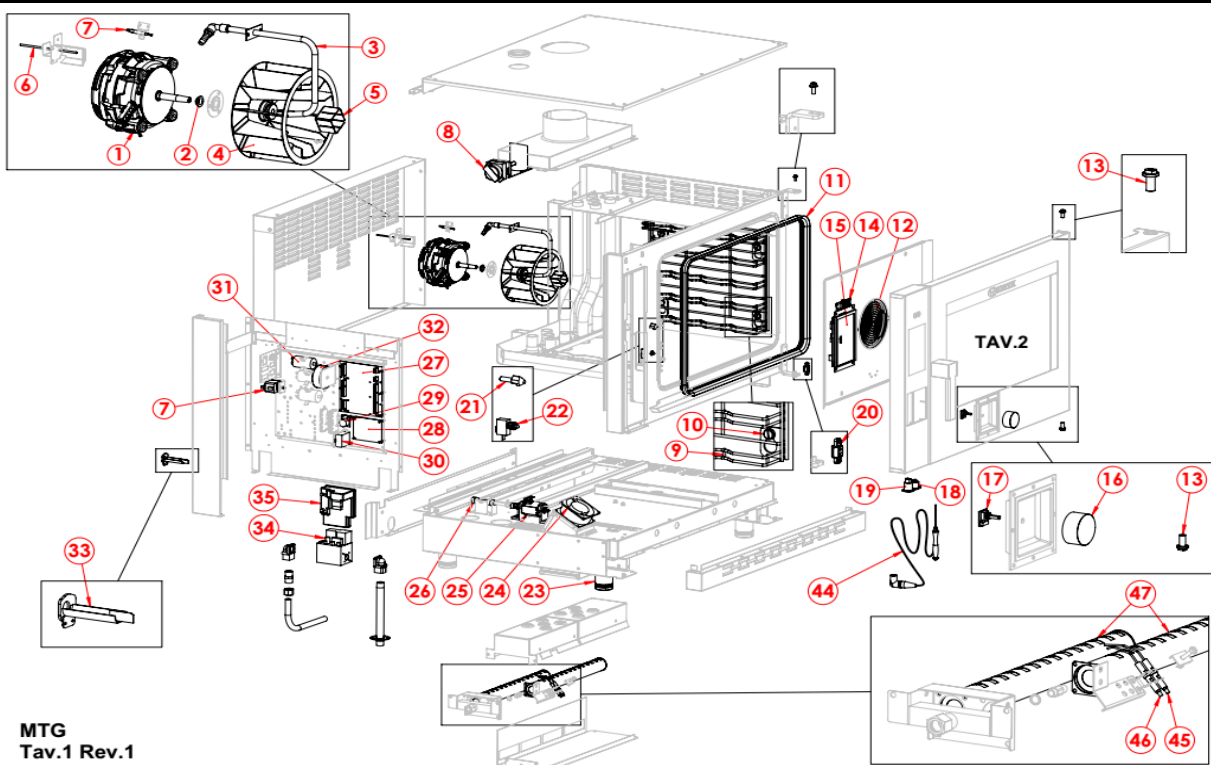

7466.0070

Onderdelen informatie
Erzatzteil information
Spare part information
Information de pièces

MTG
Tav.1 Rev.1

POS:	Art.No.:	Omschrijving:	Aantal:
1		Motor	
2		Motor shaft seal	
3		Humidifier pipe	
4		Oven fan 180x100	
5	CS9102.0410	Injector	
6	CS9089.0340	Temperature probe	
7	CS9089.0075	Safety thermostat	
8	CS9102.0189	Motor for valve	
9		Grids rack	
10	CS9102.0425	Bearing pin for grids rack	
11	CS9089.0200	Black oven seal	
12		Fan guard grid	
13		spindle for door	
14	CS9102.0009	Keyboard ON/OFF	
15		Oven Keyboard	
16		Knob for encoder	
17	CS9102.0244	Encoder push	
18		Core probe connector	
19		USB 2.0	
20		Door light connector	
21		Locking dog	
22	CS9089.0160	Door microswitch	
23	CS9102.0213	Adjustable foot	
24	CS9845.0385	Fan	
25	CS9089.0630	Detergent pump	
26		Double check valve	
27		Oven main board	
28		Fan control board	
29	CS9102.0435	Buzzer	
30		Light transformer	
31		Motor capacitor 6mF	
32	CS9102.0008	Transformer UL 230V/12+12 35VA	
33		Terminal block with cable	
34	CS9102.0203	Valve body SIGMA(ECO) 0840014	
35	CS9089.0390	Flame control DBC	
36dx		Complete door DX with glass	
36a	CS9102.0470	Complete Door Handle	
36b	CS9102.0395	Cap for door microswitch	
36c	CS9102.0405	Glass bumper	
36d	CS9102.0250	Caps for basin	
36e		Door light connector	
36f		Door light	
37		Screen-printed glass panel for oven (assembled)	

POS:	Art.No.:	Omschrijving:	Aantal:
38	CS9102.0160	Diffuser washing system	
39	CS9102.0161	Nozzle for washing system	
40		Washing locking screw	
41	CS9102.0221	Solenoid valve for water	
42	CS9089.0210	Nozzle for humidifying pipe	
44		Core probe	
45	CS9102.0166	Flame control electrode	
46	CS9102.0169	Ignition spark-plug	
47	CS9102.0205	Burner	