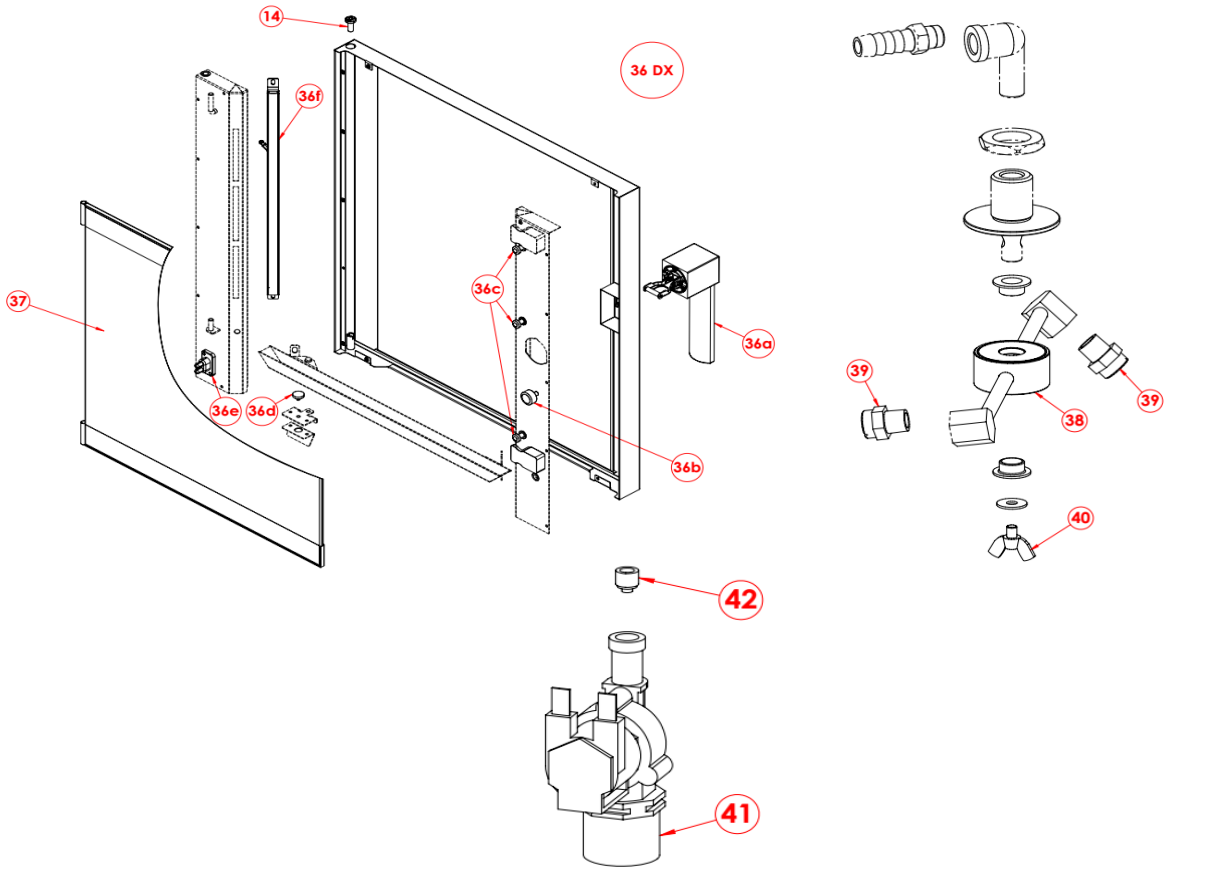

7466.0070

Onderdelen informatie
Erzatzteil information
Spare part information
Information de pièces

MTG
Tav.1 Rev.1

POS:	Art.No.:	Omschrijving:	Aantal:
1		Motor	
2		Motor shaft seal	
3		Humidifier pipe	
4		Oven fan 180x100	
5	CS9102.0410	Injector	
6	CS9089.0340	Temperature probe	
7	CS9089.0075	Safety thermostat	
8	CS9102.0189	Motor for valve	
9		Grids rack	
10	CS9102.0425	Bearing pin for grids rack	
11	CS9089.0200	Black oven seal	
12		Fan guard grid	
13		spindle for door	
14	CS9102.0009	Keyboard ON/OFF	
15		Oven Keyboard	
16		Knob for encoder	
17	CS9102.0244	Encoder push	
18		Core probe connector	
19		USB 2.0	
20		Door light connector	
21		Locking dog	
22	CS9089.0160	Door microswitch	
23	CS9102.0213	Adjustable foot	
24	CS9845.0385	Fan	
25	CS9089.0630	Detergent pump	
26		Double check valve	
27		Oven main board	
28		Fan control board	
29	CS9102.0435	Buzzer	
30		Light transformer	
31		Motor capacitor 6mF	
32	CS9102.0008	Transformer UL 230V/12+12 35VA	
33		Terminal block with cable	
34	CS9102.0203	Valve body SIGMA(ECO) 0840014	
35	CS9089.0390	Flame control DBC	
36dx		Complete door DX with glass	
36a	CS9102.0470	Complete Door Handle	
36b	CS9102.0395	Cap for door microswitch	
36c	CS9102.0405	Glass bumper	
36d	CS9102.0250	Caps for basin	
36e		Door light connector	
36f		Door light	
37		Screen-printed glass panel for oven (assembled)	

POS:	Art.No.:	Omschrijving:	Aantal:
38	CS9102.0160	Diffuser washing system	
39	CS9102.0161	Nozzle for washing system	
40		Washing locking screw	
41	CS9102.0221	Solenoid valve for water	
42	CS9089.0210	Nozzle for humidifying pipe	
44		Core probe	
45	CS9102.0166	Flame control electrode	
46	CS9102.0169	Ignition spark-plug	
47	CS9102.0205	Burner	