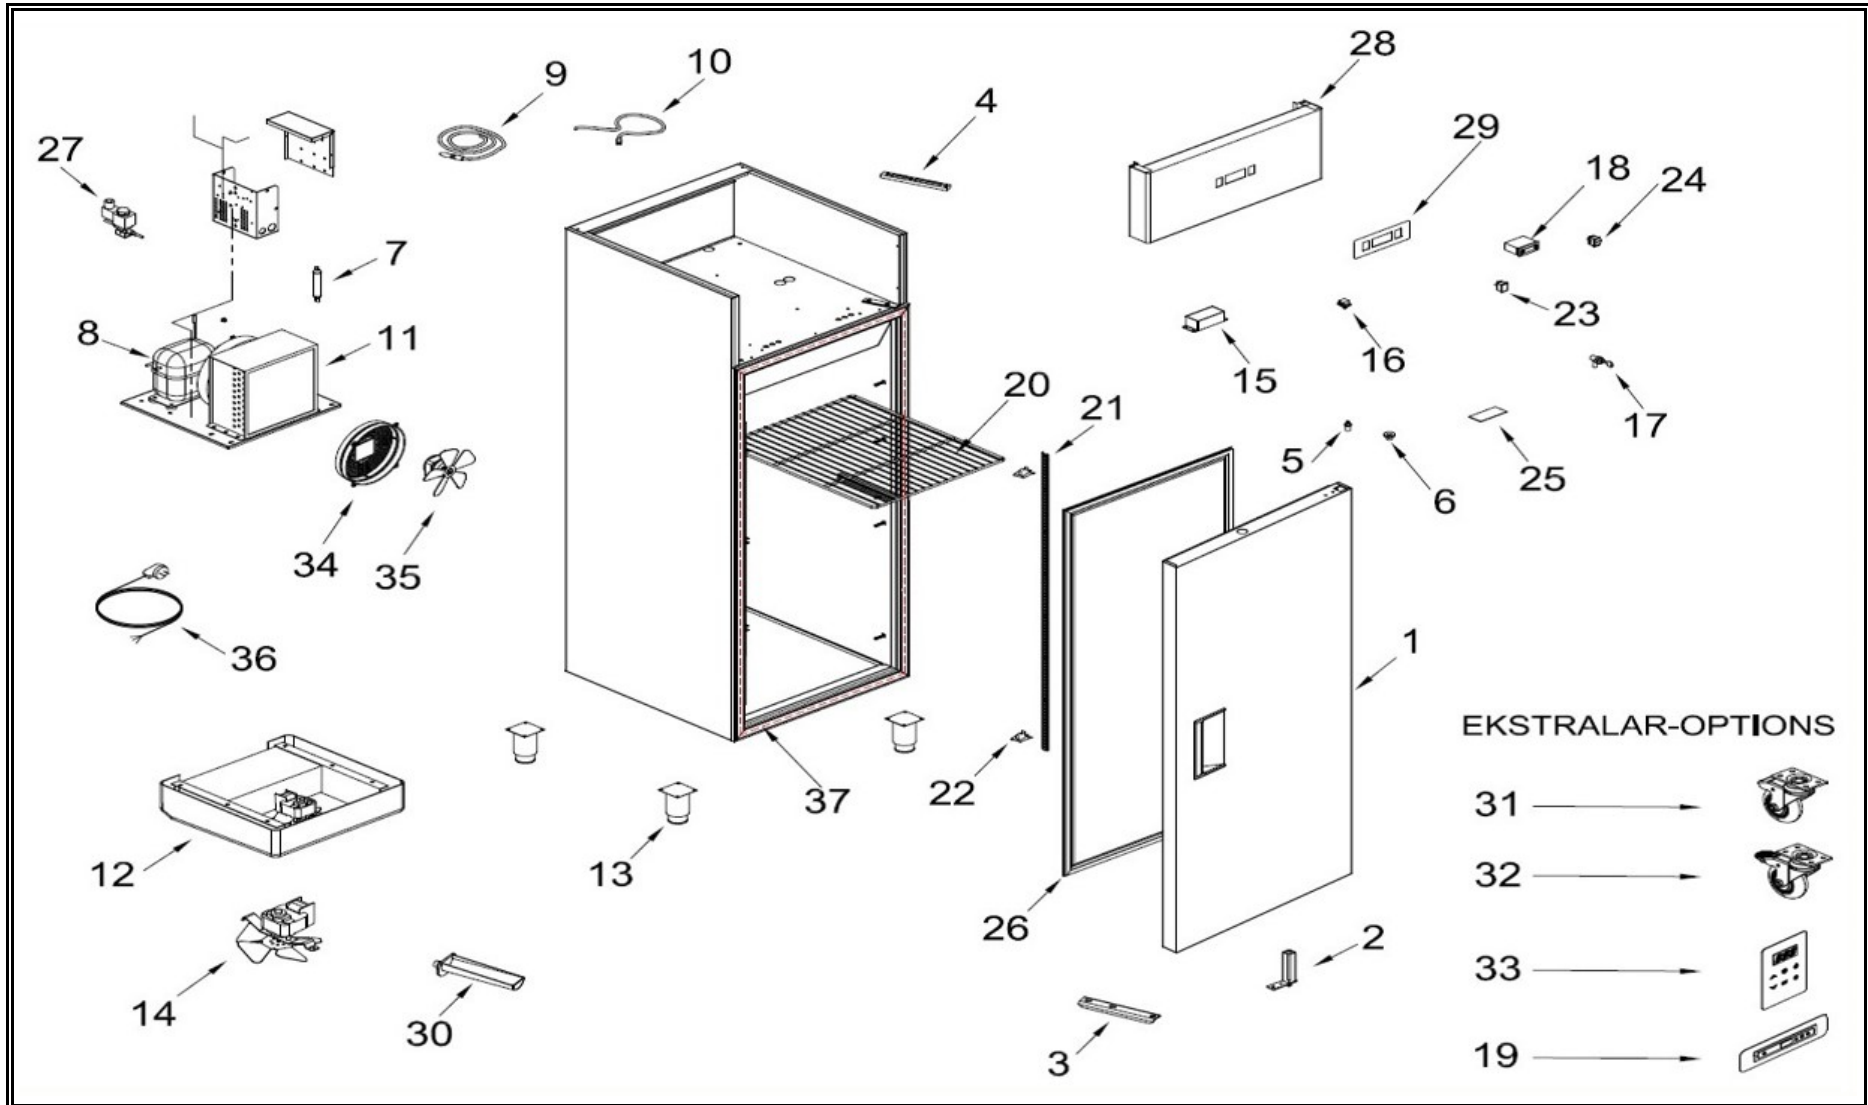

7489.5065

R290

Onderdelen informatie

Erzatzteil information

Spare part information

Information de pièces

POS:	Art.No.:	Omschrijving:	Aantal:
1		DOOR	1
2	CS9113.1260	UPRIGHT HINGE AND PARTS	1
3	CS9113.1315	LOVER HINGE BRACKET	1
4	CS9113.1320	UPPER HINGE BRACKET	1
5	CS9113.1265	UPPER HINGE PIN	1
6	CS9113.1270	UPPER PLASTIC HINGE BUSHING	1
7		DRYER	1
8		COMPRESSOR R290	1
9	CS9390.2290	PROBE	1
10	CS9181.2051	PROBE	1
11		CONDENSER	1
12		EVAPORATOR	1
12a		EVAP CABINET PLASTIC	1
13	CS9113.0610	STAINLESS STEEL LEG	4
14		EVAP FAN (ABSORPTION)	1
15		LIGHT COVER	1
16	CS9113.0700	EVAPORATOR SWITCH	1
17	CS9113.0820	LOCK	1
18		DIGITAL THERMOSTAT TWO PROPE(DIXELL)	1
19		TOUCH CONTROL DIGITAL	1
20		SHELF	3
21		SHELF STANDARD	4
22		SHELF HOLDER CLIP	12
23	CS9113.0675	POWER SWITCH	1
24	CS9108.0254	ON - OFF SWITCH	1
25	CS9113.0870	UPRIGHT LIGHTNING GLASS	1
26	CS9113.0060	UPRIGHT DOOR GASKET	1
27	CS9113.0595	SOLENOID VALVE	1
28		CANOPY	1
29	CS9113.2300	DIGITAL LABEL	1
30	CS9113.1085	WATER DRAINING GROOVE	1
31	CS9113.0615	WHEEL WITHOUT BRAKE	2
32	CS9113.0620	WHEEL WITH BRAKE	2
33		WATER PROOF DIGITAL	1
34	CS9113.0230	CONDENSER FAN PLASTIC	1
35	CS9113.1525	10W-FAN MOTOR	1
36		PLUG CABLE	1
37	CS9113.0980	DOOR RESISTANCE 4,7mt	1
38		UPRIGHT WATER PAN	1