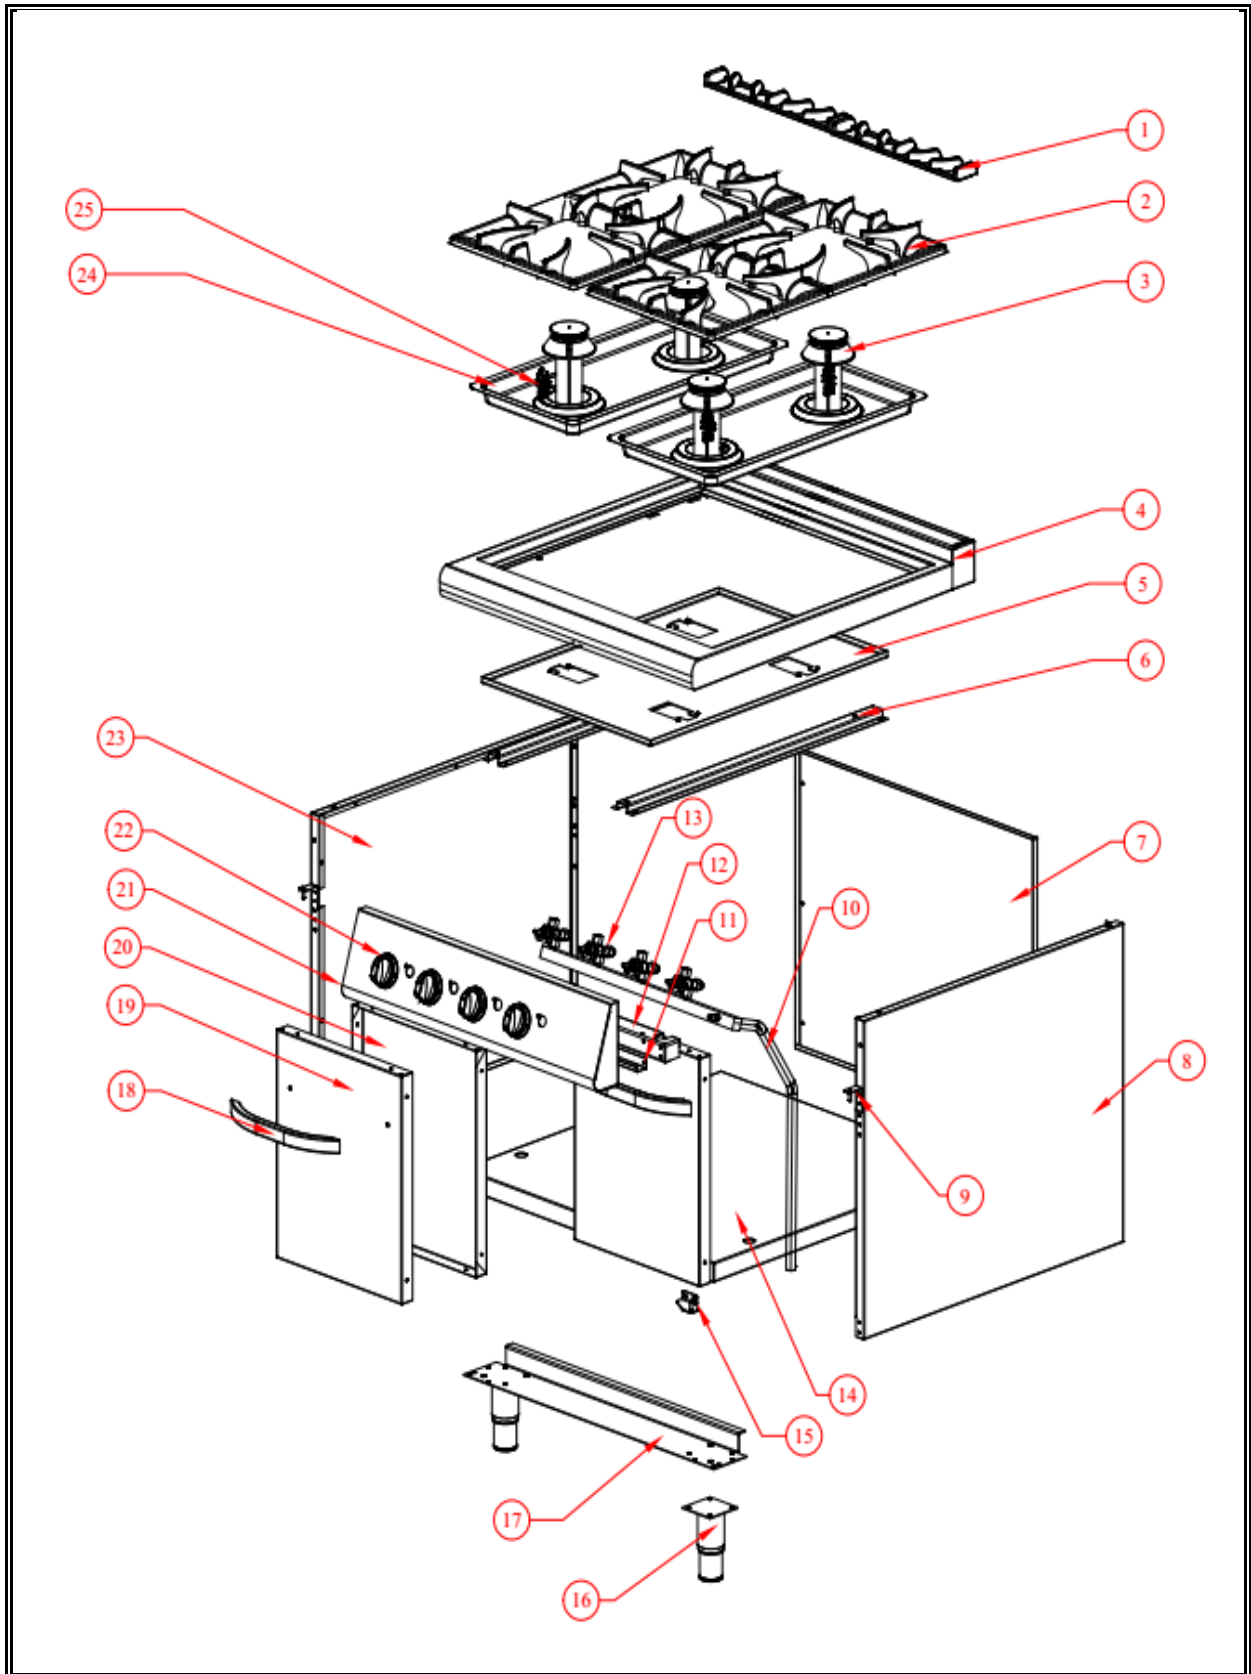

**7178.0410**

Onderdelen informatie  
Erzatzteil information  
Spare part information  
Information de pièces

POS:	Art.No.:	Omschrijving:	Aantal:
1	9289.0280	Iron Cast Chimney	3
2	9289.0275	Top Grate of Cooker	6
3	9289.0270	Burners	6
4		Worktop	1
5		Heaters Fixed Part	1
6		Burner Support Part	3
7		Back Panel	1
8		Right Side Panel	1
9		Upper Hinge	1+1
10	9289.0415	Gas Collector	1
11		Front Panel Fixing Part	1
12		Front Support	1
13	9289.0075	Gas Valve	6
14		Bottom Table	1
15		Nether Hinge	1+1
16	9289.0405	Adjustable Legs	4
17		Legs Fixing Part	2
18	9289.0410	Door Handle	2
19		Door Outer Part	2
20		Door Inner Part	2
21		Front Panel	1
22	9289.0660	Knob	6
23		Left Side Panel	1
24		Oil Collector Sheet	1
25	9289.0720	Pilot	6