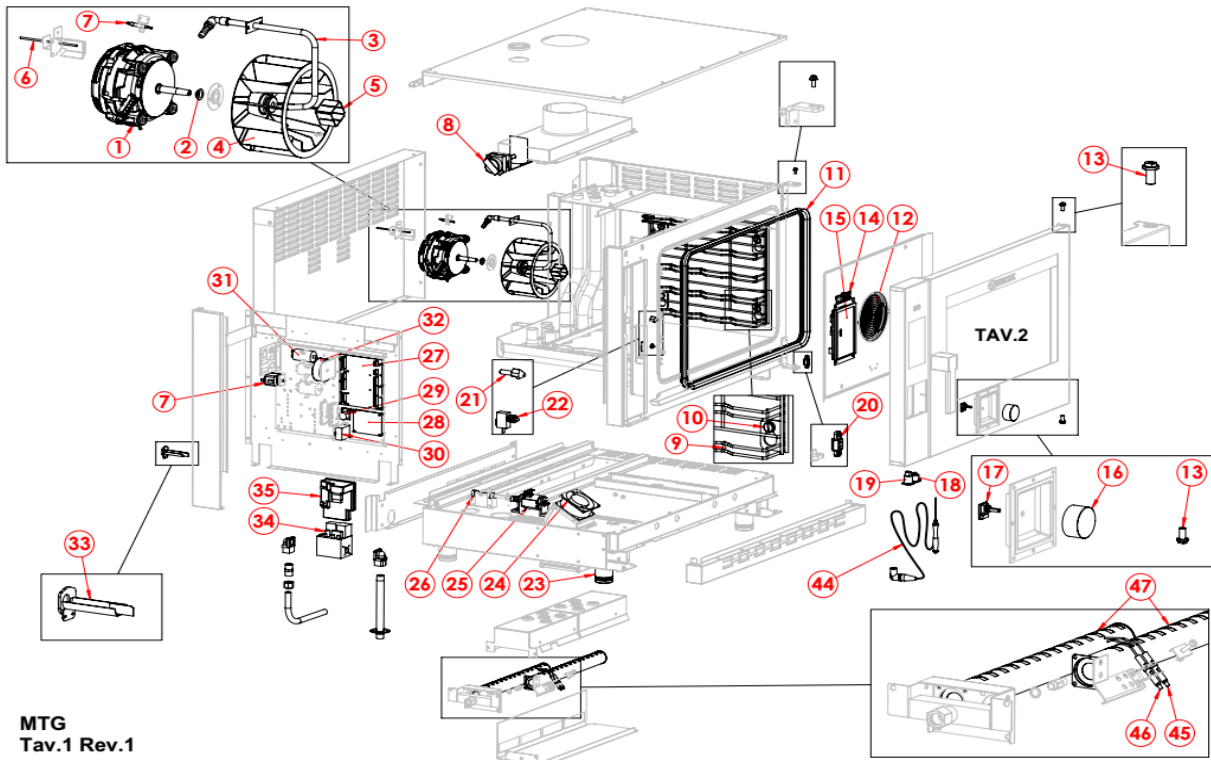

7466.0085

Onderdelen informatie
Erzatzteil information
Spare part information
Information de pièces

MTG
Tav.1 Rev.1

| POS: | Art.No.: | Omschrijving: | Aantal: |
|------|-------------|---|---------|
| 1 | | Motor | |
| 2 | | Motor shaft seal | |
| 3 | | Humidifier pipe | |
| 4 | | Oven fan 180x100 | |
| 5 | CS9102.0410 | Injector | |
| 6 | CS9089.0340 | Temperature probe | |
| 7 | CS9089.0075 | Safety thermostat | |
| 8 | CS9102.0189 | Motor for valve | |
| 9 | | Grids rack | |
| 10 | CS9102.0425 | Bearing pin for grids rack | |
| 11 | CS9089.0200 | Black oven seal | |
| 12 | | Fan guard grid | |
| 13 | | spindle for door | |
| 14 | CS9102.0009 | Keyboard ON/OFF | |
| 15 | | Oven Keyboard | |
| 16 | | Knob for encoder | |
| 17 | CS9102.0244 | Encoder push | |
| 18 | | Core probe connector | |
| 19 | | USB 2.0 | |
| 20 | | Door light connector | |
| 21 | | Locking dog | |
| 22 | CS9089.0160 | Door microswitch | |
| 23 | CS9102.0213 | Adjustable foot | |
| 24 | CS9845.0385 | Fan | |
| 25 | CS9089.0630 | Detergent pump | |
| 26 | | Double check valve | |
| 27 | | Oven main board | |
| 28 | | Fan control board | |
| 29 | CS9102.0435 | Buzzer | |
| 30 | | Light transformer | |
| 31 | | Motor capacitor 6mF | |
| 32 | CS9102.0008 | Transformer UL 230V/12+12 35VA | |
| 33 | | Terminal block with cable | |
| 34 | CS9102.0203 | Valve body SIGMA(ECO) 0840014 | |
| 35 | CS9089.0390 | Flame control DBC | |
| 36dx | | Complete door DX with glass | |
| 36a | CS9102.0470 | Complete Door Handle | |
| 36b | CS9102.0395 | Cap for door microswitch | |
| 36c | CS9102.0405 | Glass bumper | |
| 36d | CS9102.0250 | Caps for basin | |
| 36e | | Door light connector | |
| 36f | | Door light | |
| 37 | | Screen-printed glass panel for oven (assembled) | |