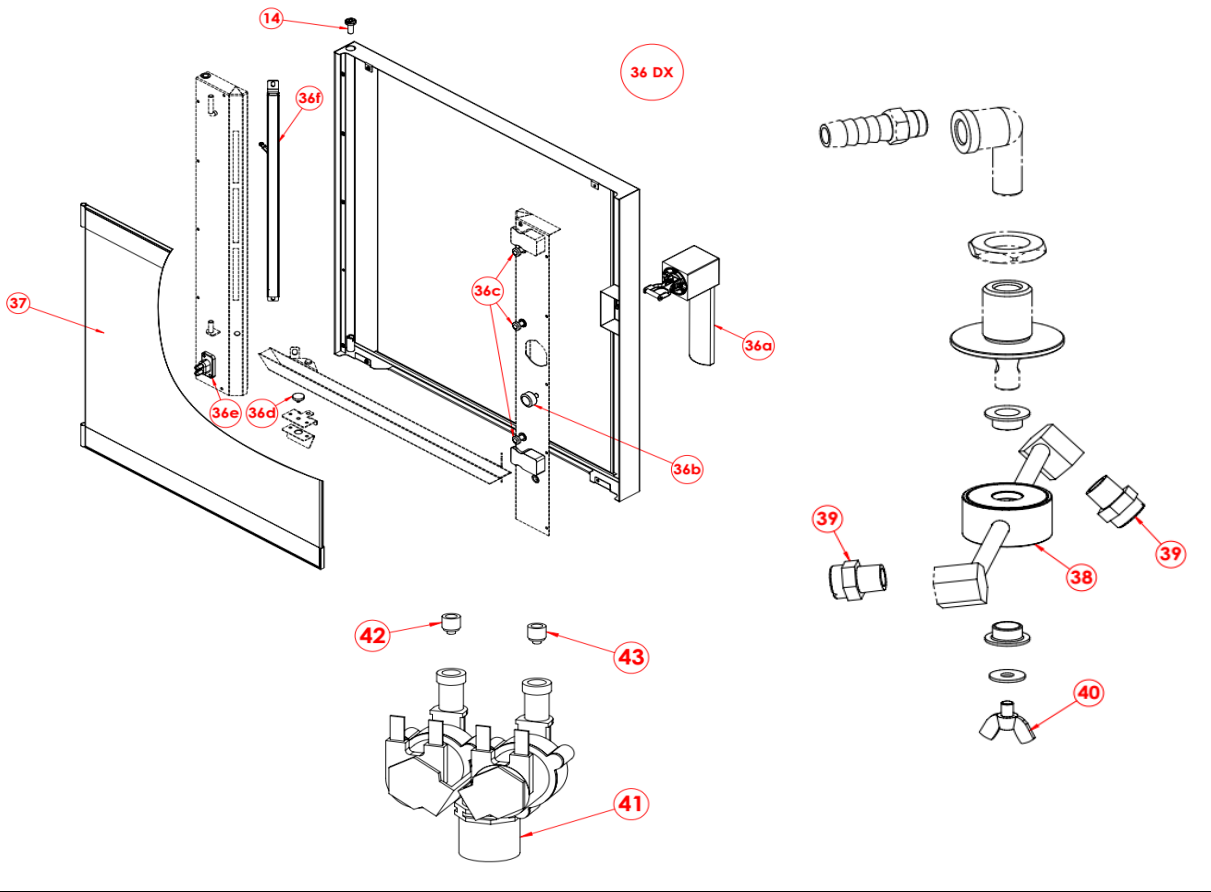

7466.0085

Onderdelen informatie
Erzatzteil information
Spare part information
Information de pièces

MTG
Tav.1 Rev.1

| POS: | Art.No.: | Omschrijving: | Aantal: |
|------|-------------|---|---------|
| 1 | | Motor | |
| 2 | | Motor shaft seal | |
| 3 | | Humidifier pipe | |
| 4 | | Oven fan 180x100 | |
| 5 | CS9102.0410 | Injector | |
| 6 | CS9089.0340 | Temperature probe | |
| 7 | CS9089.0075 | Safety thermostat | |
| 8 | CS9102.0189 | Motor for valve | |
| 9 | | Grids rack | |
| 10 | CS9102.0425 | Bearing pin for grids rack | |
| 11 | CS9089.0200 | Black oven seal | |
| 12 | | Fan guard grid | |
| 13 | | spindle for door | |
| 14 | CS9102.0009 | Keyboard ON/OFF | |
| 15 | | Oven Keyboard | |
| 16 | | Knob for encoder | |
| 17 | CS9102.0244 | Encoder push | |
| 18 | | Core probe connector | |
| 19 | | USB 2.0 | |
| 20 | | Door light connector | |
| 21 | | Locking dog | |
| 22 | CS9089.0160 | Door microswitch | |
| 23 | CS9102.0213 | Adjustable foot | |
| 24 | CS9845.0385 | Fan | |
| 25 | CS9089.0630 | Detergent pump | |
| 26 | | Double check valve | |
| 27 | | Oven main board | |
| 28 | | Fan control board | |
| 29 | CS9102.0435 | Buzzer | |
| 30 | | Light transformer | |
| 31 | | Motor capacitor 6mF | |
| 32 | CS9102.0008 | Transformer UL 230V/12+12 35VA | |
| 33 | | Terminal block with cable | |
| 34 | CS9102.0203 | Valve body SIGMA(ECO) 0840014 | |
| 35 | CS9089.0390 | Flame control DBC | |
| 36dx | | Complete door DX with glass | |
| 36a | CS9102.0470 | Complete Door Handle | |
| 36b | CS9102.0395 | Cap for door microswitch | |
| 36c | CS9102.0405 | Glass bumper | |
| 36d | CS9102.0250 | Caps for basin | |
| 36e | | Door light connector | |
| 36f | | Door light | |
| 37 | | Screen-printed glass panel for oven (assembled) | |