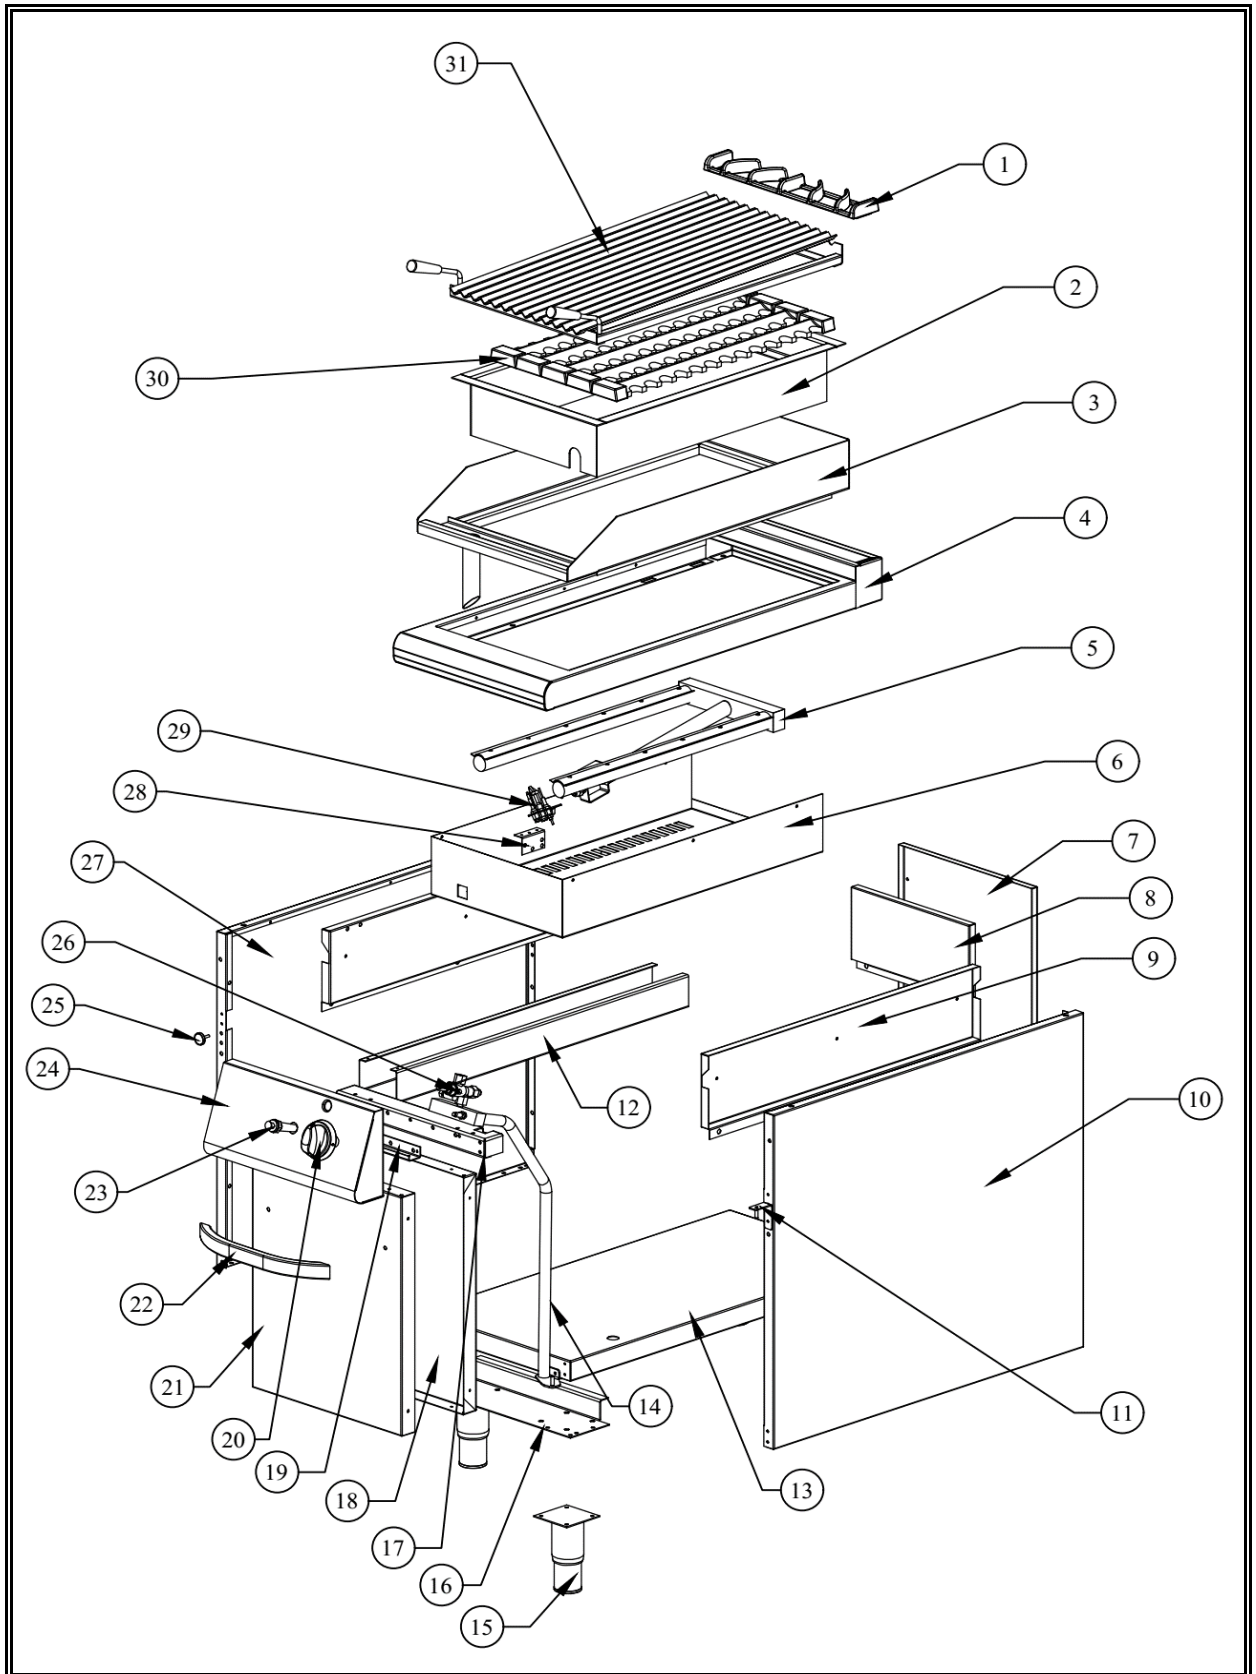

7178.0500

Onderdelen informatie
Erzatzteil information
Spare part information
Information de pièces

POS:	Art.No.:	Omschrijving:	Aantal:
1	9289.0280	Iron Cast Chimney	2
2		Iron Cast Gride Holder	1
3		Griddle Perimeter Part	1
4		Worktop	1
5	9289.0345	Burner	2
6		Combustion Chamber Heather Part	1
7		Back Panel	1
8		Back Panel Isolation	1
9		Side Panel Isolation	2
10		Right Side Panel	1
11		Upper Hinge	1+1
12		Oil Drawer Slider	1
13		Bottom Table	1
14		Magnet Holder	1
15	9289.0725	Magnet	2
16	9289.0405	Adjustable Legs	4
17	9289.0495	Gas Collector	1
18		Legs Fixing Part	2
19		Front Support	1
20		Front Panel Fixing Part	1
21	9289.0660	Knob	2
22		Door Outher Part	2
23	9289.0410	Door Handle	2
24	9289.0665	Igniter	2
25		Front Panel	1
26		Side Panel Left	1
27	9289.0075	Gas Valve	2
28		Pilot Holder	1
29	9289.0655	Pilot	1
30	9289.0350	Lavastone Iron Cast	11
31		Griddle	1