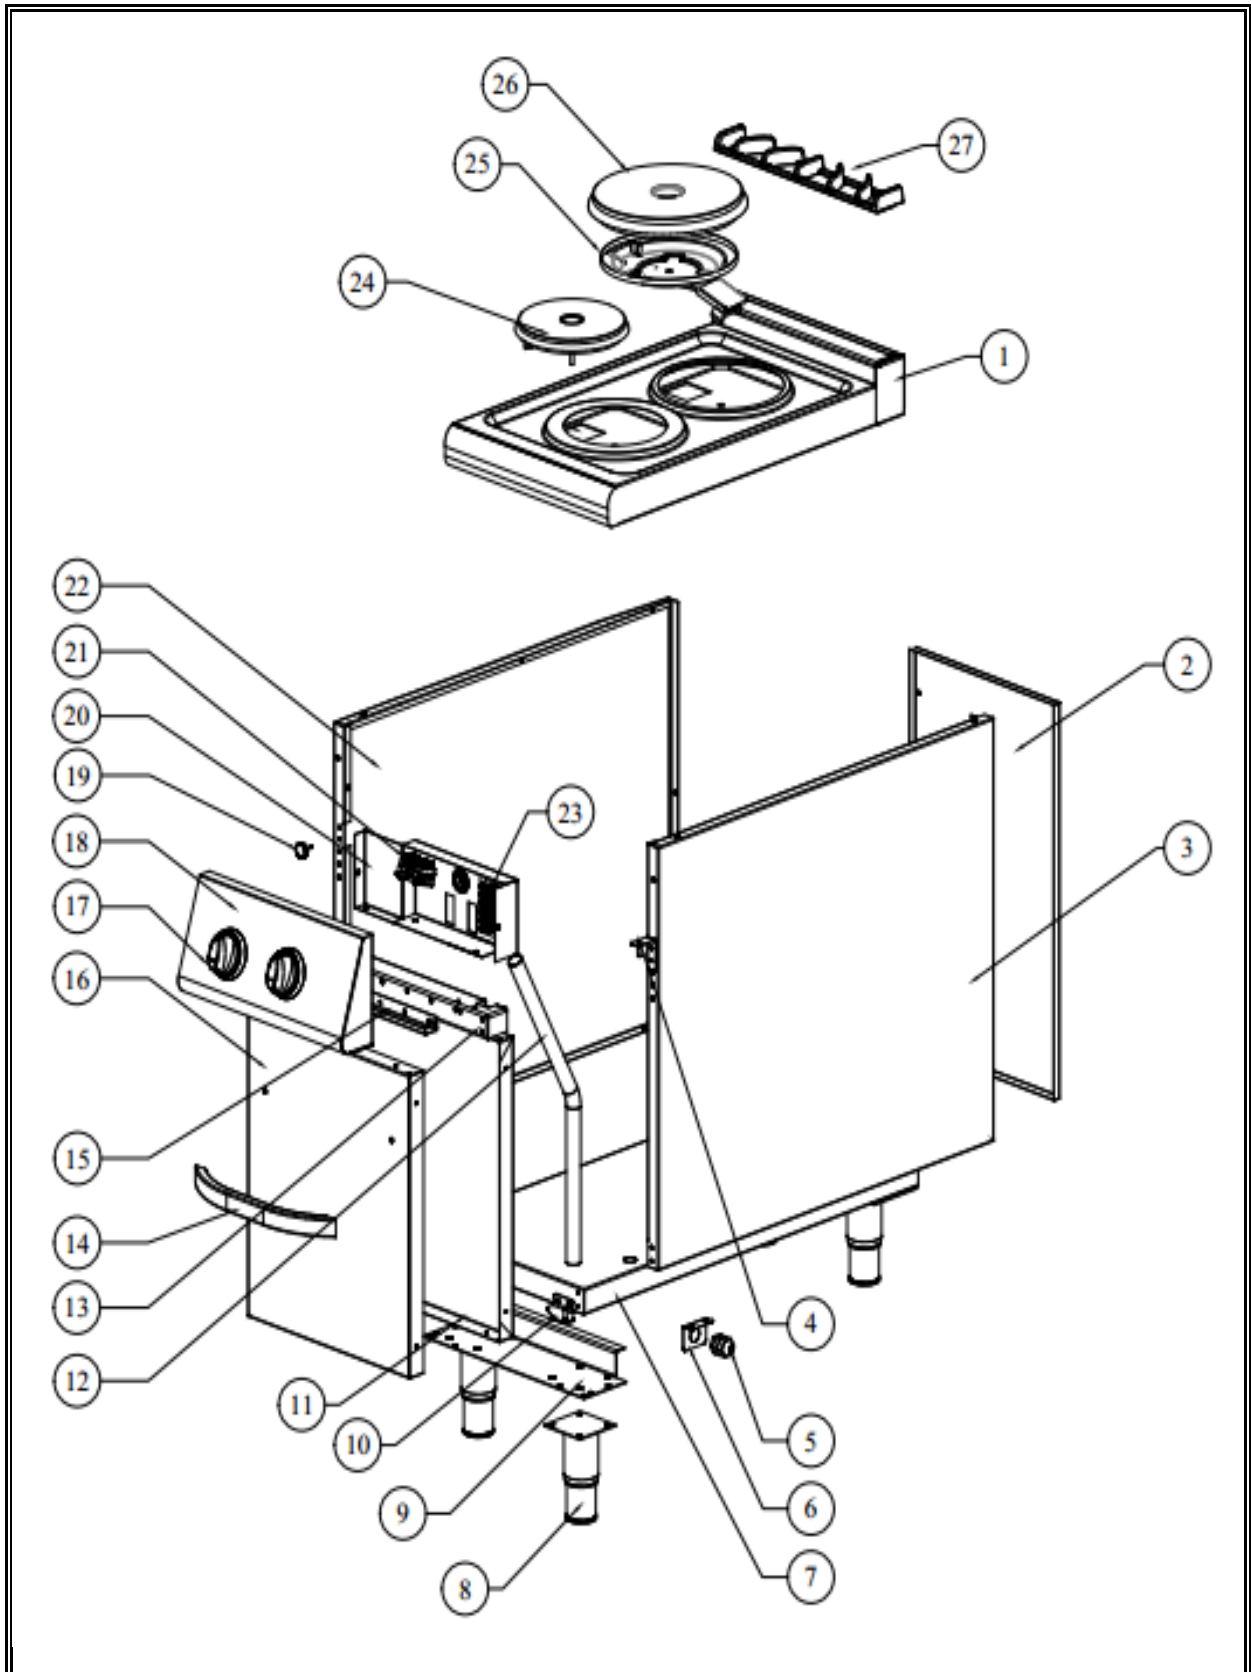

7178.0425

Onderdelen informatie
Erzatzteil information
Spare part information
Information de pièces

POS:	Art.No.:	Omschrijving:	Aantal:
1		Worktop	1
2		Back Panel	1
3		Right Side Panel	1
4		Upper Hinge	1
5	9289.0405	Cable Gland	1
6		Cable Fixing Part	1
7		Bottom Table	1
8	9289.0405	Adjustable Legs	4
9		Legs Fixing Part	2
10		Nether Hinge	1
11		Door Inner Part	1
12		Electrical Inlet Pipe	1
13		Front Support	1
14	9289.0410	Door Handle	1
15		Front Panel Fixing Part	1
16		Door Outer Part	1
17	9289.0650	Knob	1
18		Front Panel	1
19	9289.0725	Magnet	1
20		Elc. Instalation Fixing Part	1
21	9289.0045	Positions Switch	2
22		Left Side Panel	1
23	9289.0735	Electrical Terminal	1
24	9289.0040	Plate Heaters	1
25		Hotplate Fixing Part	2
26	9289.0305	Plate Heaters	1
27	9289.0280	Iron Cast Chimney	1