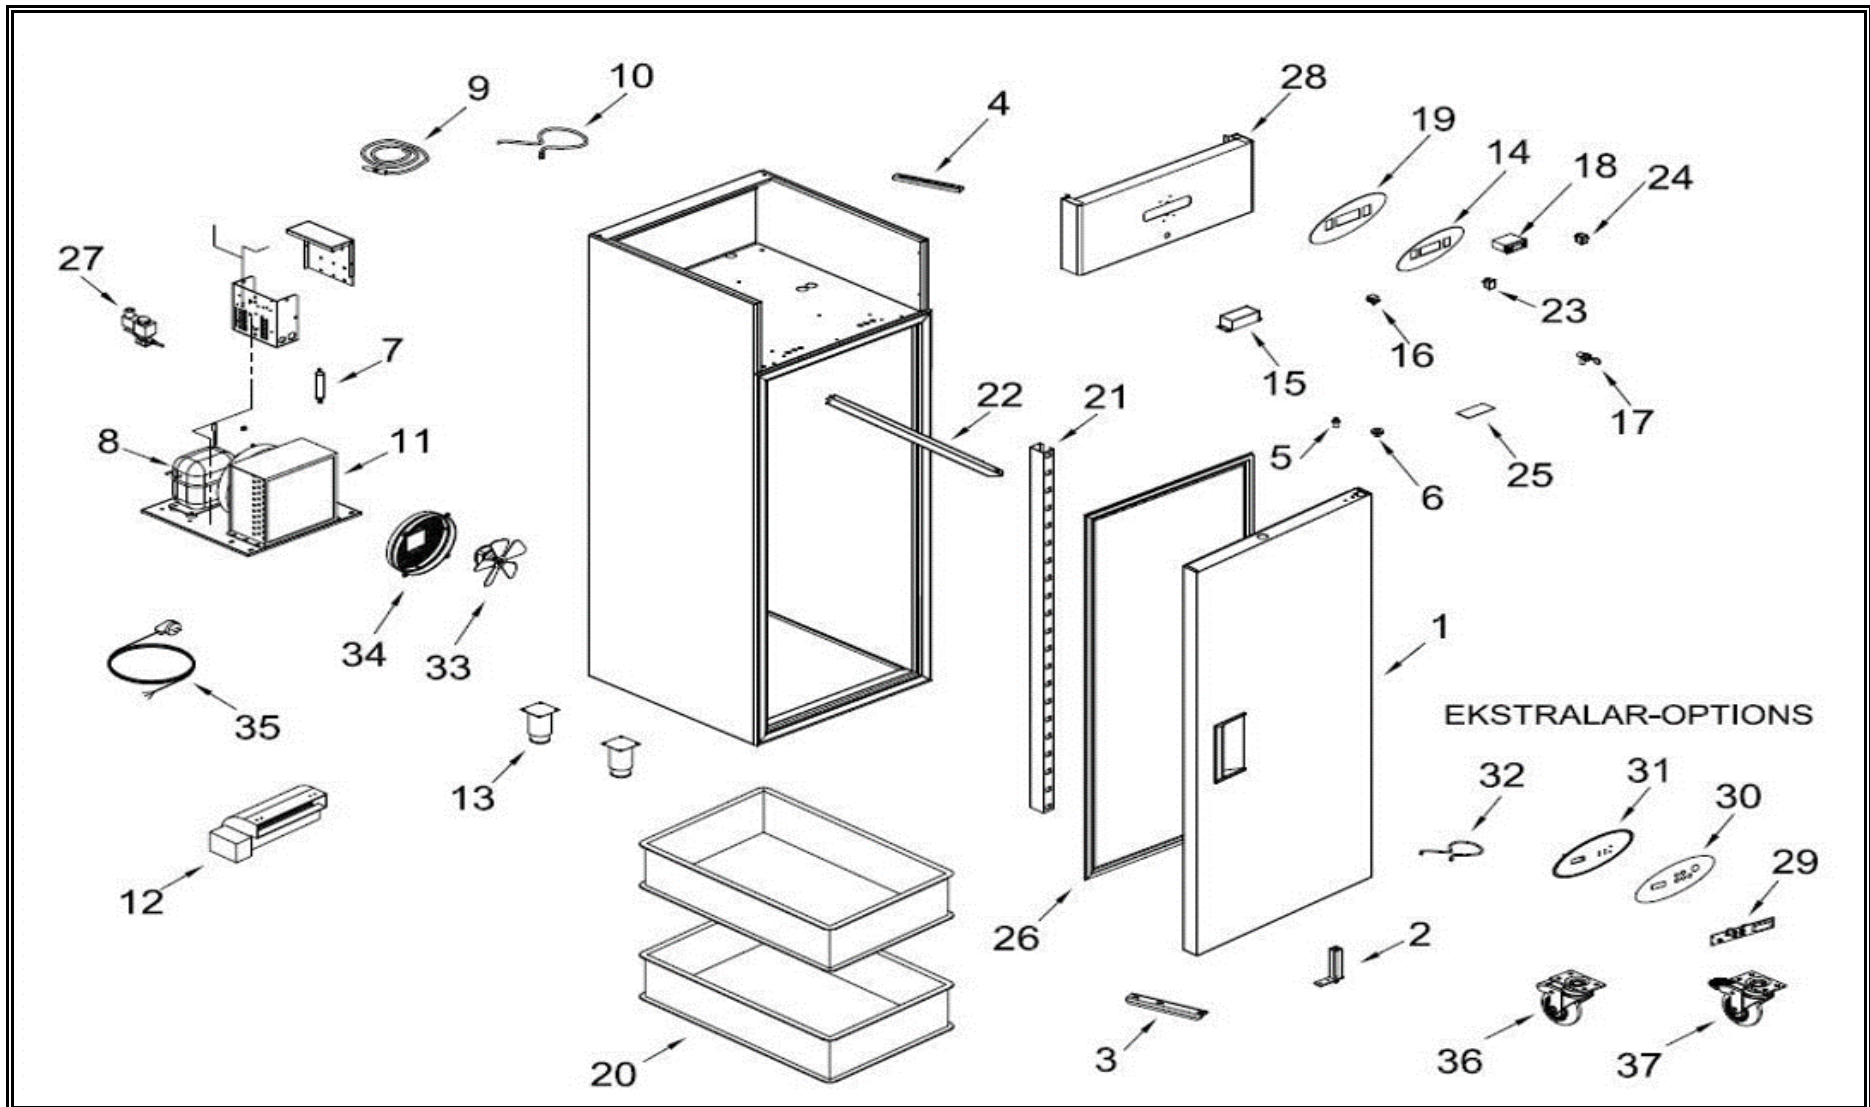

7489.5070

R134a

Onderdelen informatie

Erzatzteil information

Spare part information

Information de pièces

POS:	Art.No.:	Omschrijving:	Aantal:
1		DOOR	1
2	CS9113.1260	UPRIGHT HINGE AND PARTS	1
3	CS9113.1315	LOVER HINGE BRACET	1
4	CS9113.1320	UPPER HINGE BRACET	1
5	CS9113.1265	UPPER HINGE PIM	1
6	CS9113.1270	UPPER HINGE PLASTIC PART	1
7		DRAYER	1
8	CS9113.0480	COMPRESSOR R134a	1
9	CS9390.2290	PROP	1
10	CS9181.2051	PROP	1
11	CS9113.1770	CONDANSER	1
12		RADIAL FAN	1
13	CS9113.0610	STAINLESS STEEL LEG	4
14	CS9113.2300	DIGITAL LABEL	1
15		LIGHT COVER	1
16	CS9113.0700	EVAPORATOR SWITCH	1
17	CS9113.0820	LOCK	1
18		DIGITAL THERMOMETER ONE PROPE (DIXELL)	1
19		PLASTIK COVER	1
20		PLASTIC FISH TRAY	5
21		FRONT-BACK RACKET	4
22		PLASTIC TRAY GUIDE	10
23	CS9113.0675	POWER SWITCH	1
24	CS9108.0254	ON - OFF SWITCH	1
25	CS9113.0870	LIGHT GLASS UPRIGHT	1
26	CS9113.0060	DOOR GASKET UPRIGHT	1
27	CS9113.0595	SELONOID VALVE	1
28		CANOPY	1
29	CS9113.0155	MOTHERBOARD	1
30		MOTHERBOARD LABEL	1
31		MOTHERBOARD PLASTIC	1
32		DISPLAY CONNECTION CABLE	1
33	CS9113.1525	10W-FAN MOTOR	1
34	CS9113.0230	CONDANSER FAN PLASTIC	1
35		PLUG CABLE	1
36	CS9113.0615	WHEELS	2
37	CS9113.0620	WHEELS BRAKE	2