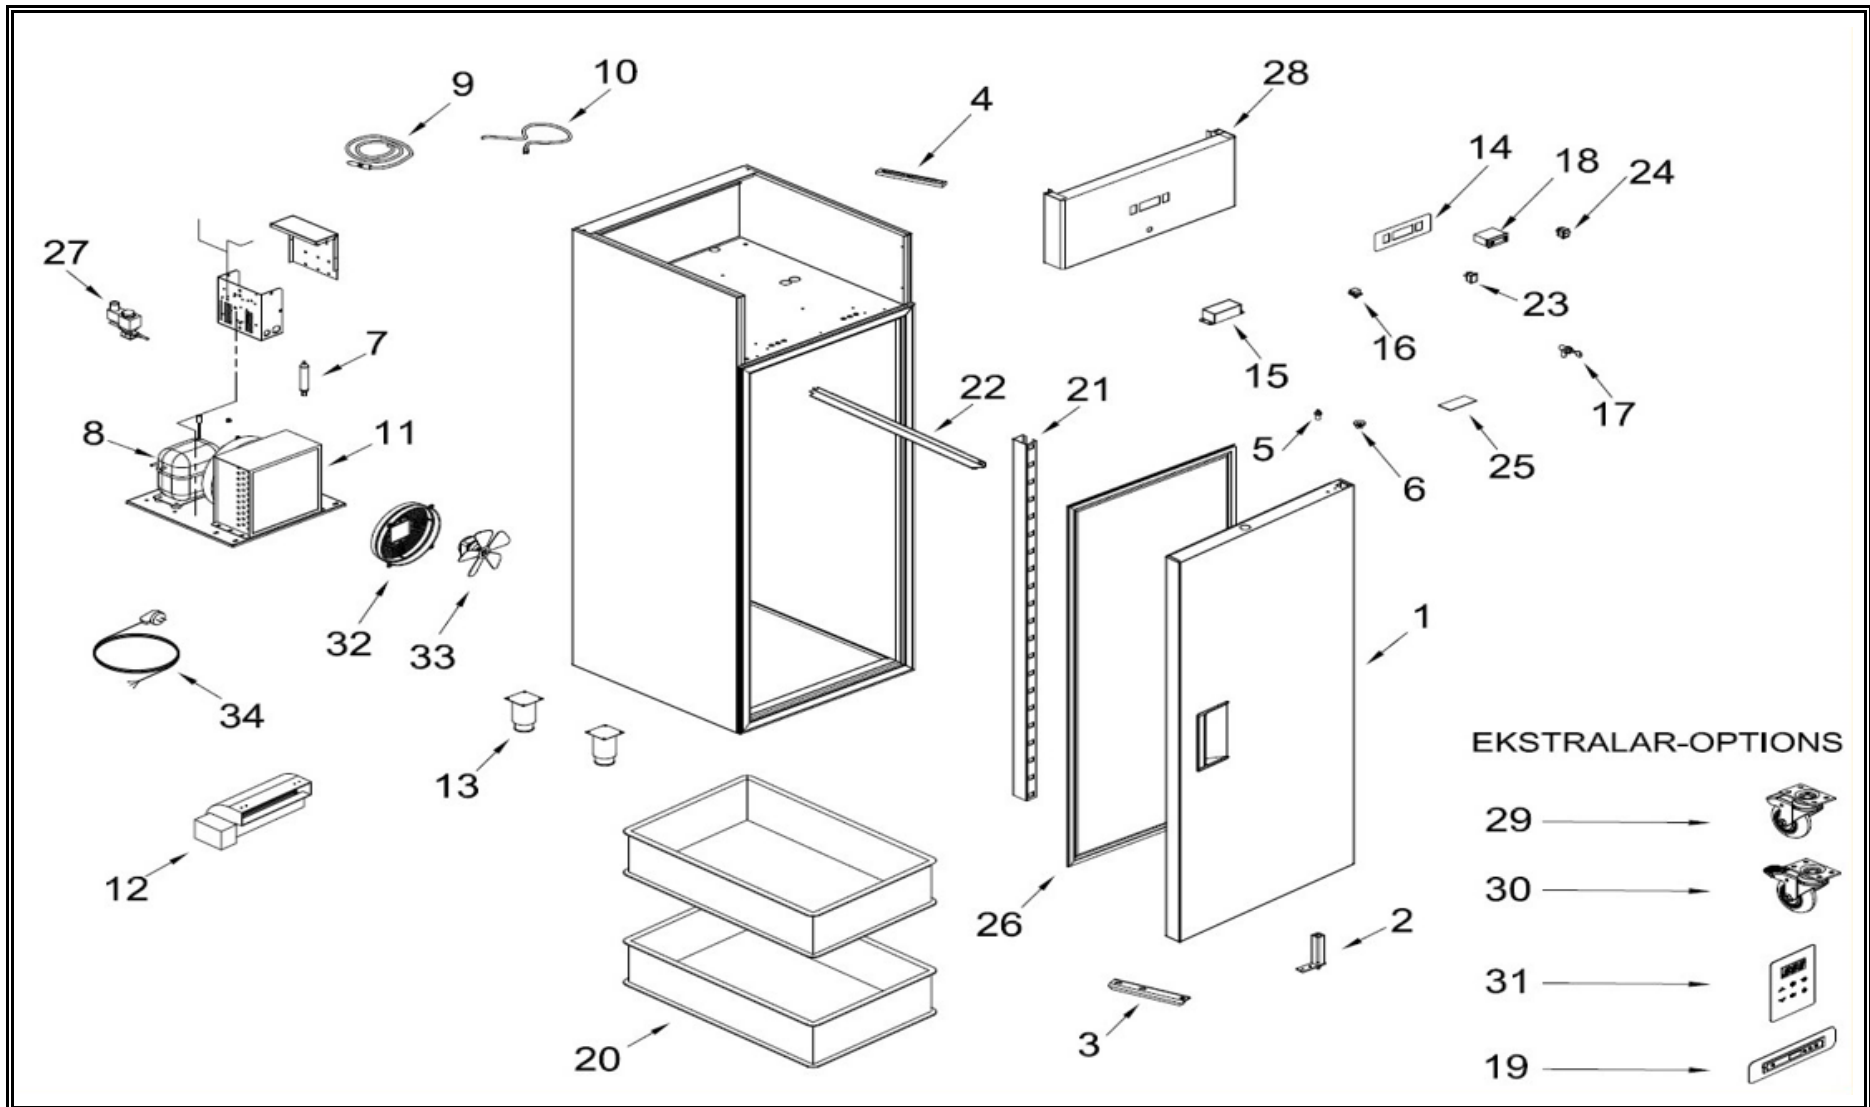

7489.5070

R290

Onderdelen informatie

Erzatzteil information

Spare part information

Information de pièces

POS:	Art.No.:	Omschrijving:	Aantal:
1		DOOR	1
2	CS9113.1260	UPRIGHT HINGE AND PARTS	1
3	CS9113.1315	LOVER HINGE BRACKET	1
4	CS9113.1320	UPPER HINGE BRACKET	1
5	CS9113.1265	UPPER HINGE PIN	1
6	CS9113.1270	UPPER PLASTIC HINGE BUSHING	1
7		DRYER	1
8	CS9113.2045	COMPRESSOR-NEK 6181 U (1/4Hp)	1
9	CS9390.2290	PROBE	1
10	CS9181.2051	PROBE	1
11		CONDENSER	1
12		CROSS-FLOW FAN	1
13	CS9113.0610	STAINLESS STEEL LEG	4
14	CS9113.2300	DIGITAL LABEL	1
15		LIGHT COVER	1
16	CS9113.0700	EVAPORATOR SWITCH	1
17	CS9113.0820	DOOR LOCK	1
18		DIXEL DIGITAL - ONE PROBE	1
19		PLASTIK COVER	1
20		PLASTIC FISH TRAY	5
21		FRONT-BACK STANDARD	4
22		PLASTIC TRAY GUIDE	10
23	CS9113.0675	POWER SWITCH	1
24	CS9108.0254	ON - OFF SWITCH	1
25	CS9113.0870	UPRIGHT LIGHTNING GLASS	1
26	CS9113.0060	UPRIGHT DOOR GASKET	1
27	CS9113.0595	SOLENOID VALVE	1
28		CANOPY	1
29	CS9113.0615	WHEEL WITHOUT BRAKE	1
30	CS9113.0620	WHEEL WITH BRAKE	1
32	CS9113.0230	CONDENSER FAN PLASTIC	1
33	CS9113.1525	10W-FAN MOTOR	1
34		PLUG CABLE	1