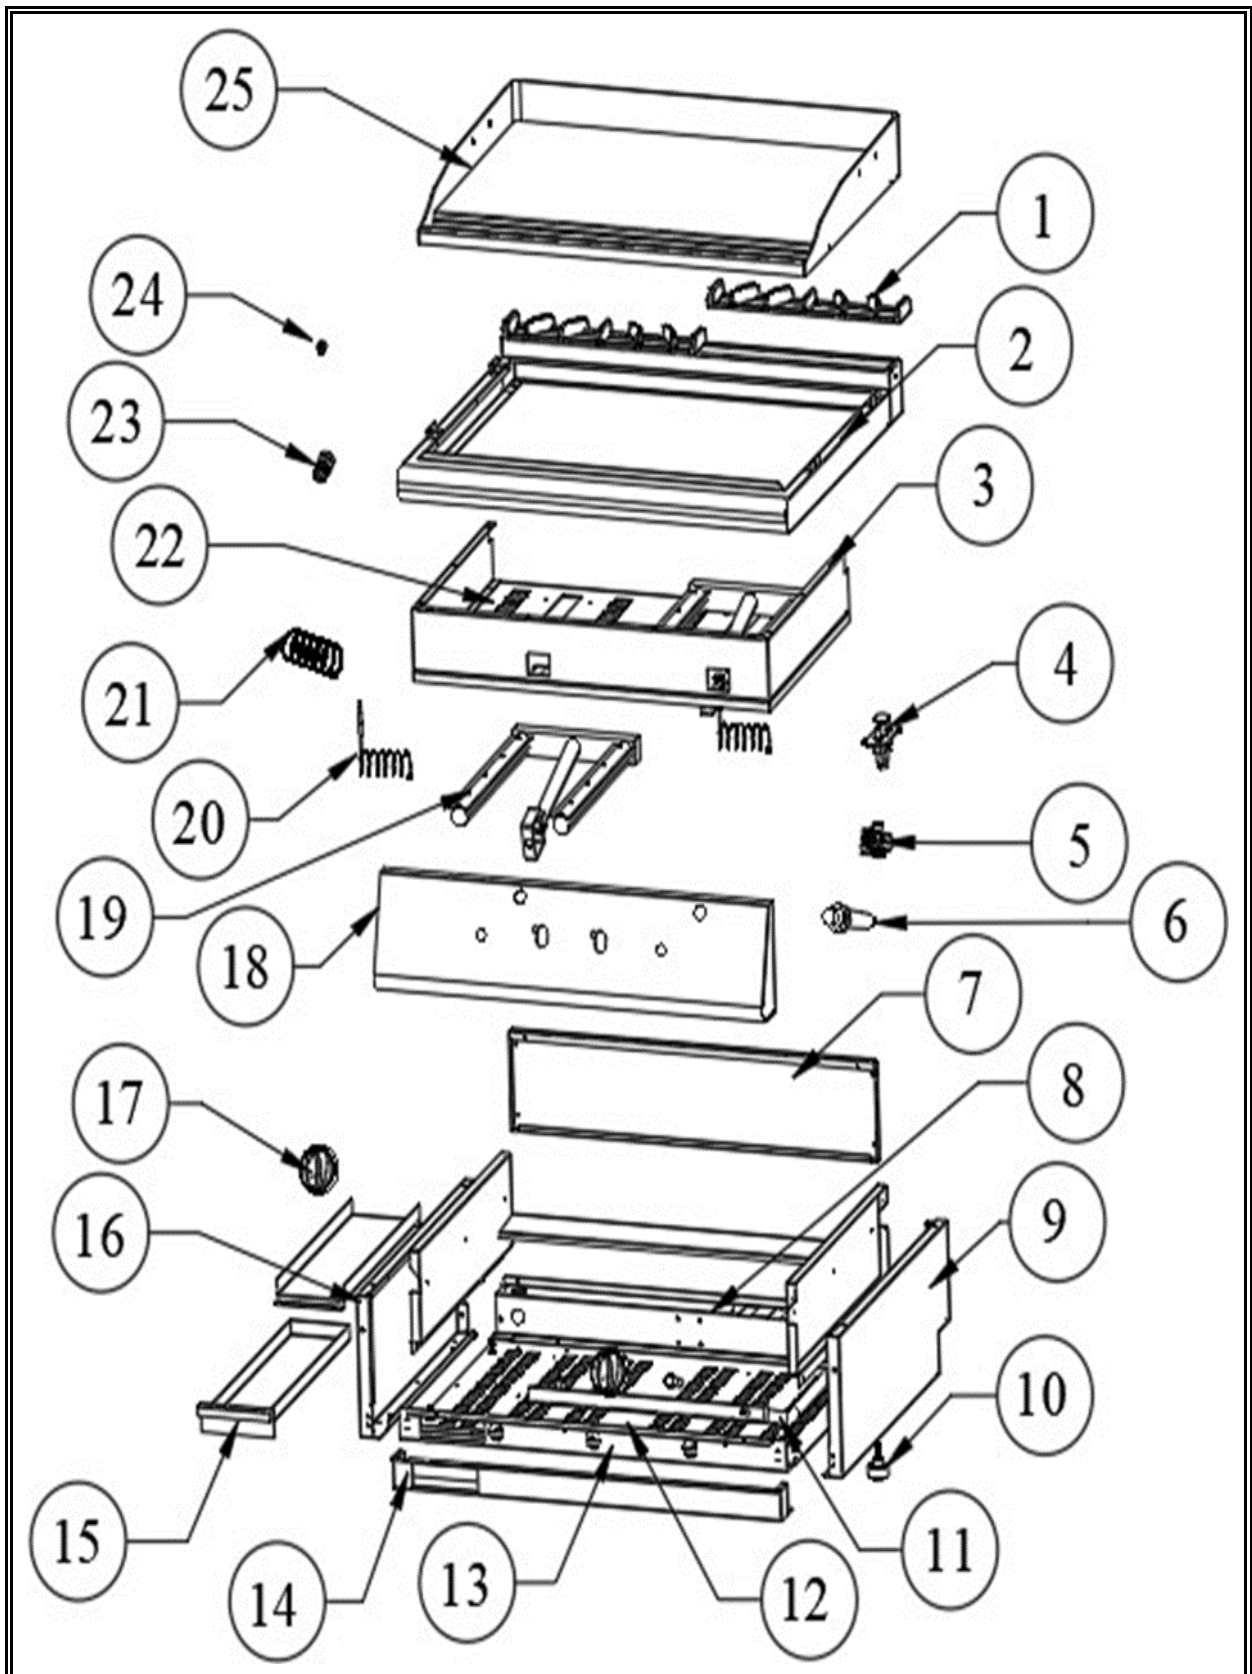

CombiSteel

7178.0260

v1.0

Onderdelen informatie
Erzatzteil information
Spare part information
Information de pièces

CombiSteel

7178.0260

Onderdelenlijst 7178.0260

POS:	Art.No.:	Omschrijving:	Aantal:
1	CS9289.0280	Iron Cast Chimney	1
2		Top Table	1
3		Side Combustion Chamber	1
4	CS9289.0655	Aluminized Pilot	2
5	CS9289.0075	Gas Valve	2
6	CS9289.0665	Piezo Igniter	2
7		Back Panel	1
8		Electrical Installation Fixing Part	1
9		Right Side Panel	1
10	CS9289.0030	Adjustable Legs	4
11	CS9289.0330	Gas Tank	1
12		Bottom Table	1
13		Front Support	1
14		Bottom Support	1
15		Oil Drawer	1
16		Left Side Panel	1
17	CS9289.0660	Ø8 Knob	2
17A	CS9289.0907	Knob Pad with Igniter	2
18		Front Panel	1
19	CS9289.0315	Burner	2
20	CS9401.0402	M8 Thermocouple 80cm	2
21	CS9289.1330	Igniter Cable 80cm	2
22		Combustion Chamber Bottom	1
23	CS9289.0880	Reduction 5/16" - 3/8"	2
24	CS9289.0105	M8 Inj LPG Ø 1.40mm	2
24A	CS9289.0325	M8 Inj NG Ø 2.20mm	2
25		Chrome Plate (7178.0260)	1