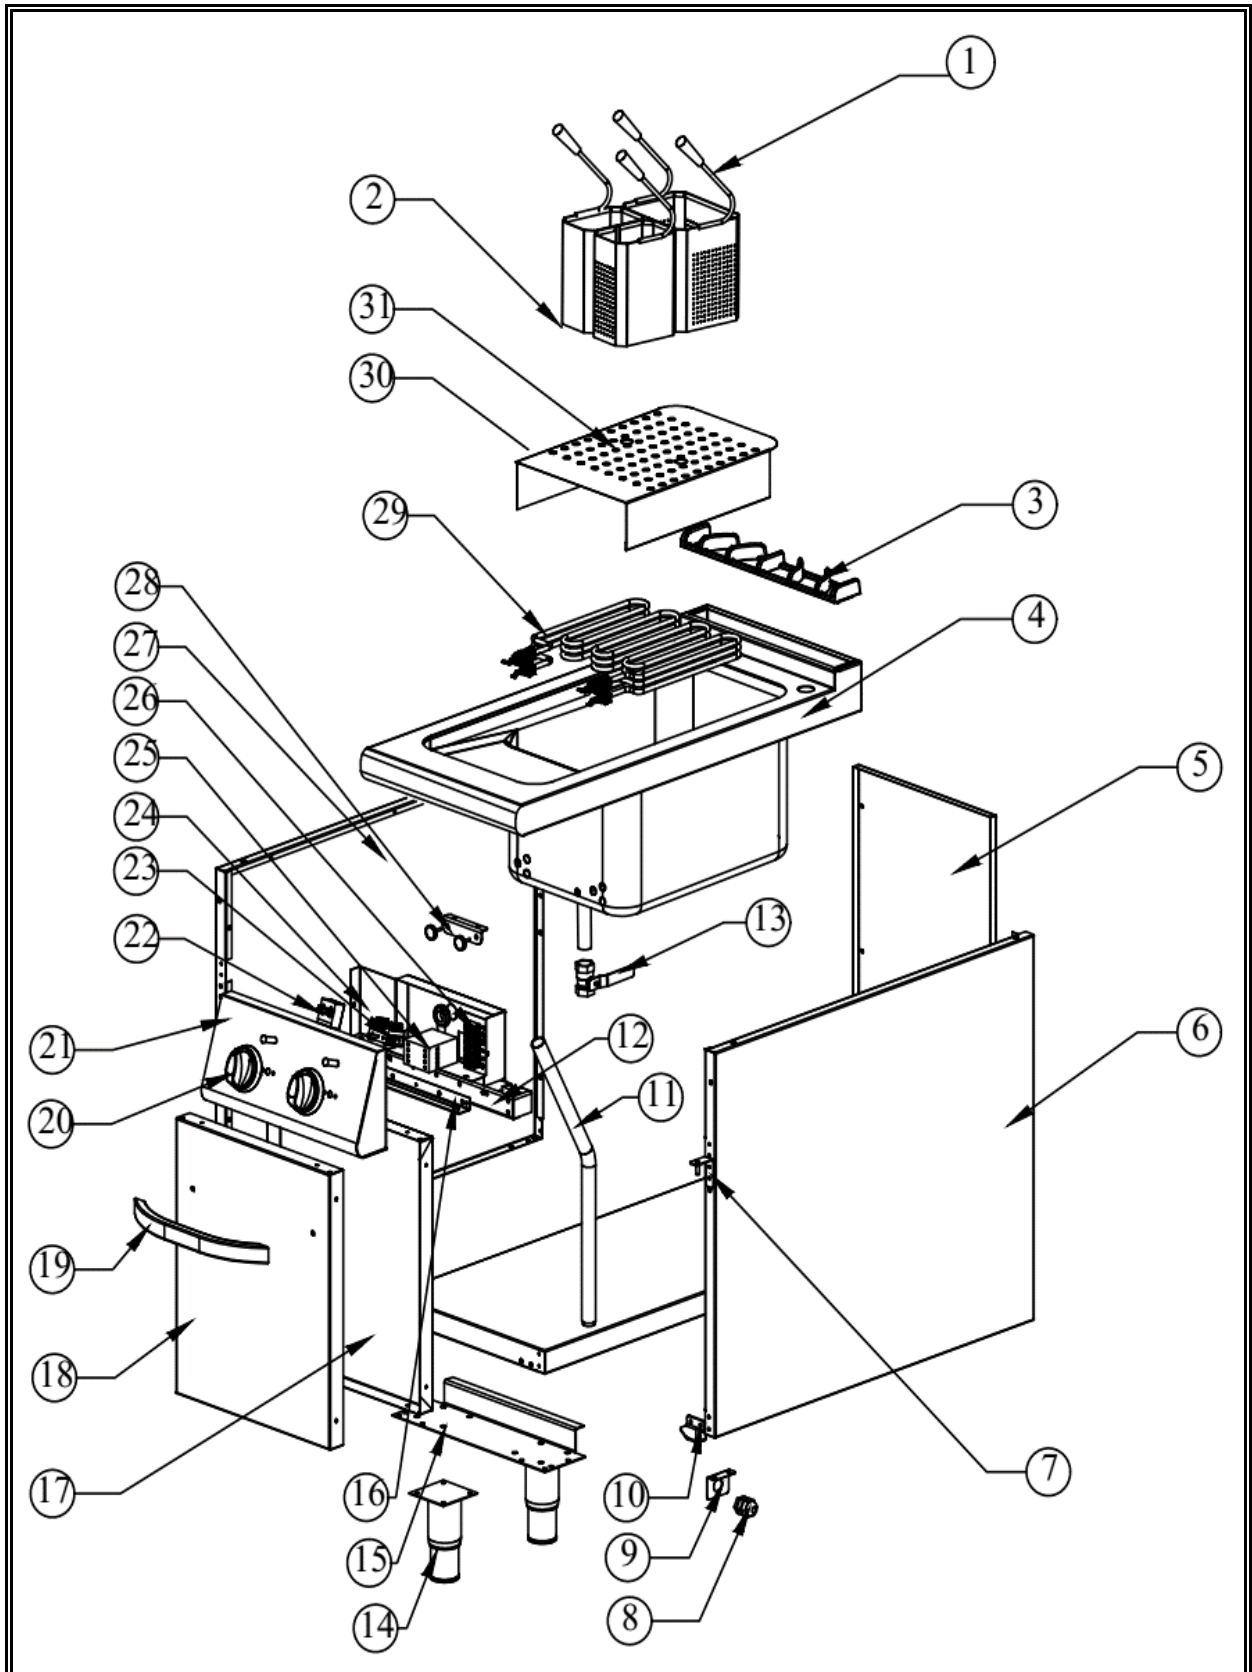

7178.0540

Onderdelen informatie
Erzatzteil information
Spare part information
Information de pièces

POS:	Art.No.:	Omschrijving:	Aantal:
1	9289.0590	Basket Handle	4
2		Basket	4
3	9289.0280	Chimney	1
4		Worktop	1
5		Back Pannel	1
6		Side Panel Right	1
7		Upper Hinge	1
8	9289.0055	Cable Gland	1
9		Cable Fixing Part	1
10		Nether Hinge	1
11		Electrical Inlet Pipe	1
12		Front Support	1
13	9289.0690	Empty Tap	1
14	9289.0405	Adjustable Legs	4
15		Legs Fixing Part	2
16		Front Panel Fixing	1
17		Door Inner Part	1
18		Door Outer Part	1
19	9289.0410	Door Handle	1
20	9289.0650	Knob	2
21		Front Panel	1
22	9289.0130	Main Switch	1
23	9289.0260	Thermostat	1
24		Elc. Installation Fixing Part	1
25	9289.0145	Contactactor	1
26		Electrical Terminal	1
27		Side Panel Left	1
28	9289.0725	Magnet	1
29	9289.0385	Heaters	1
30		Basket Bottom Part	1
31		Basket Bottom Part	1