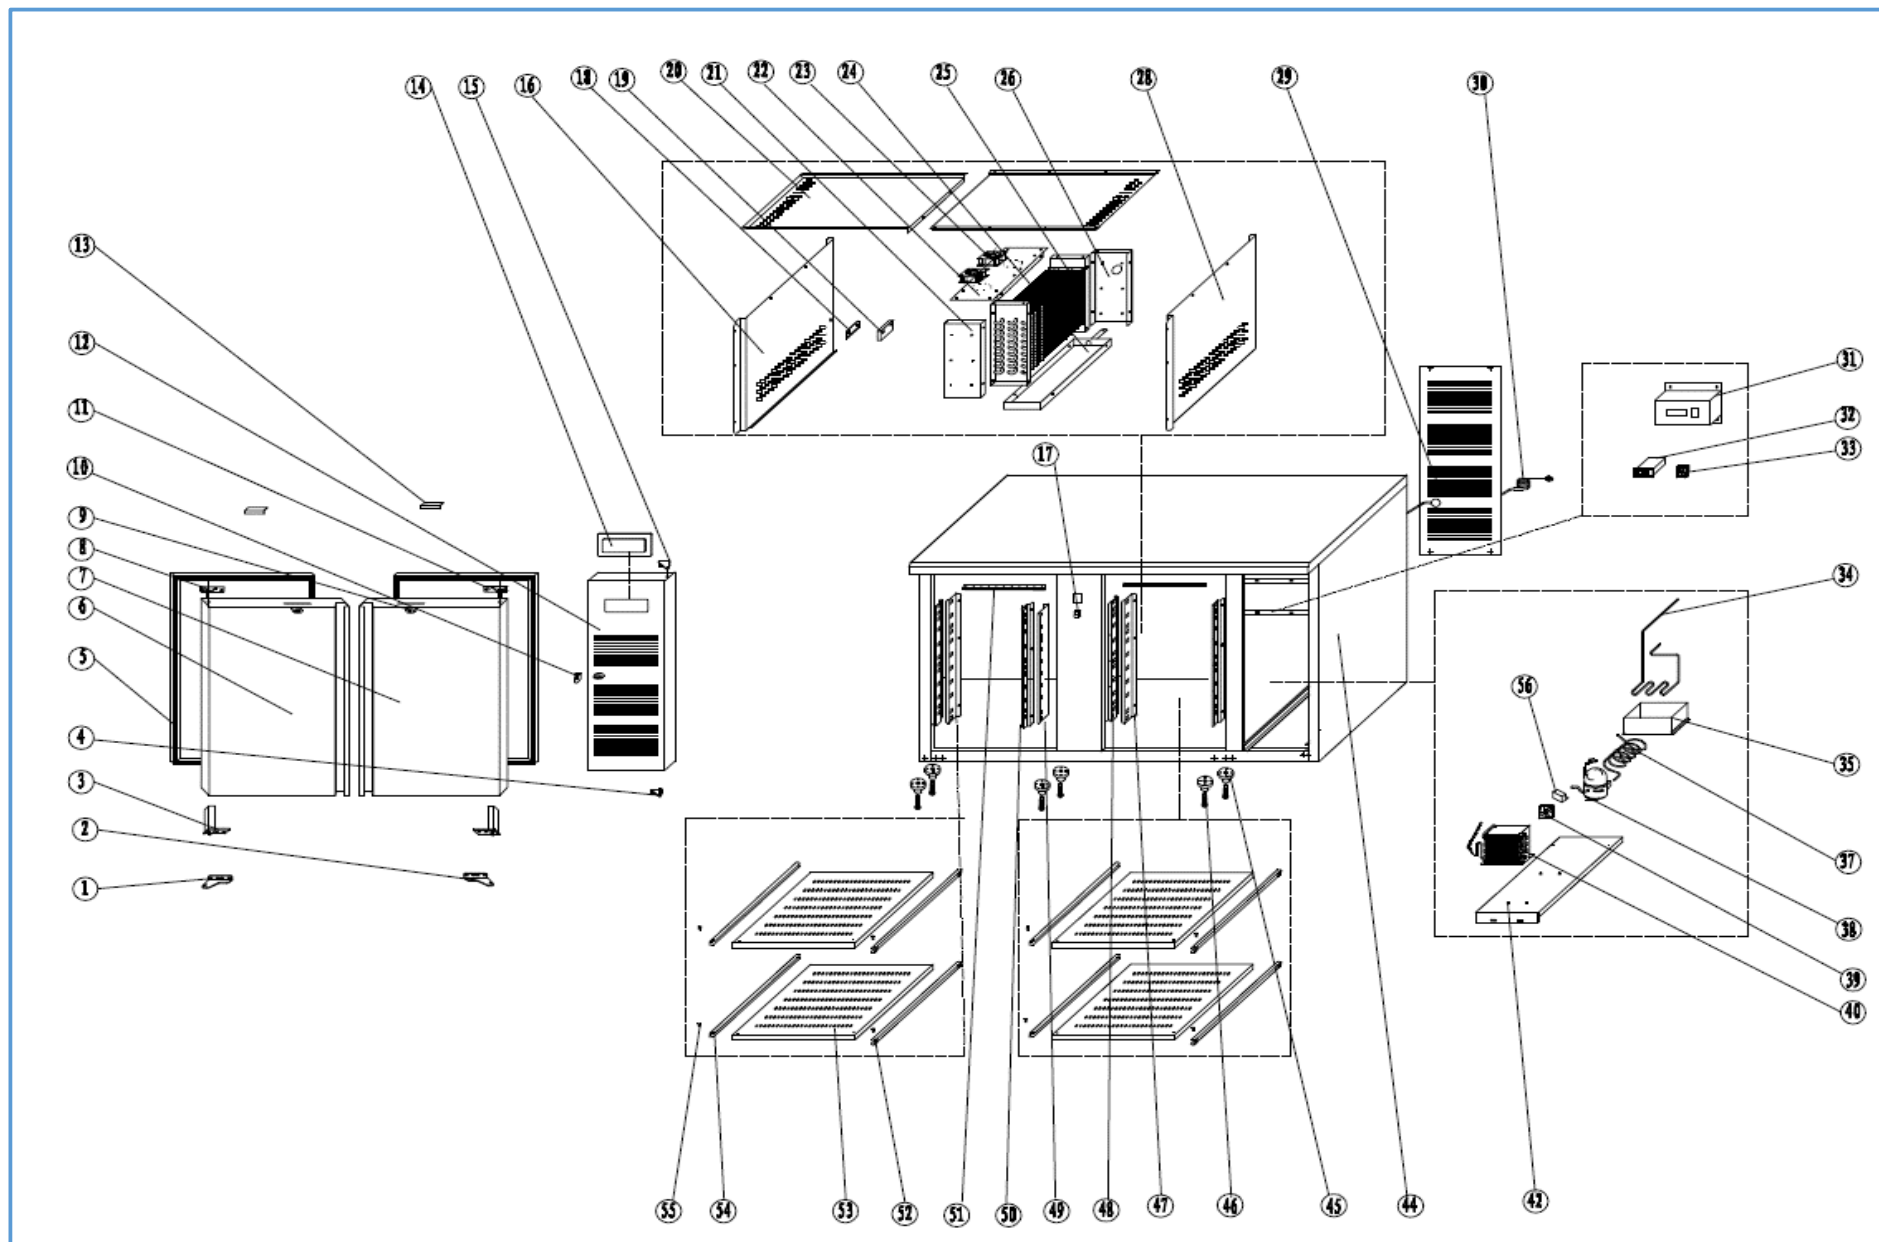

## Onderdelenlijst 7450.0315

POS:	Art.No.:	Omschrijving:	Aantal:
1		DOWN HINGE LEFT	1PC
2	9338.1301	DOWN HINGE RIGHT	1PC
3	9635.0150	SPRING HINGE	2PCS
4		FRONT PANNEL HINGE DOWN	1PC
5	9338.1175	GASKET	2PCS
6		DOOR LEFT	1PC
7		DOOR RIGHT	1PC
8		UP HINGE LEFT	1PC
9	9338.1325	DOOR LOCK	2PCS
10		FRONT PANNEL LOCK HOOK	1PCS
11		UP HINGE RIGHT	1PC
12		FRONT PANNEL	1PC
13		DOOR LOOK HOOK	2PCS
14		THERMOSTAT COVER	1PC
15		FRONT PANNEL HINGE UP	1PC
16		EVAPORATOR COVER LEFT	1PC
17	9338.1515	LAMP SWITCH	1PC
18		SENSOR FIXED CLIP	1PC
19	9338.1502	PROBE PADDING	1PC
20		AIR FILOW CONDUCT BOARD	1PC
21		EVAPORATOR FIXED BOARD FRONT	1PC
22		FAN FIXED BOARD	1PC
23	9999.0136	EVAPORATOR FAN	2PCS
24	9338.0915	EVAPORATOR WATER PAN	1PC
25	9338.0340	EVAPORATOR	1 PC
26		EVAPORATOR FIXED BOARD BACK	1PC
28		EVAPORATOR COVER RIGHT	1PC
29		UNIT ROOM COVER	1PC
30		PLUG	1PC
31		THERMOSTAT SUPPORT	1PC
32	9114.0035	THERMOSTAT	1PC
33	9108.0244	MAIN SWITCH	1PC
34		DISCHARGE PIPE	1PC
35	9338.0918	WATER BOX	1PC
37		SUCTION PIPE	1PC
38	9338.1616	COMPRESSOR	1PC
39	9999.0136	CONDENSER FAN	1PC
40		CONDENSER	1PC
42		UNIT BOARD	1PC
44		BODY	1PC
45		FEET	6PCS
46	9338.1531	ADJUST BOLT	6PCS
47		BACK SUPPORT LEFT	2PCS
48		FRONT SUPPORT LEFT	2PCS
49	9338.1315	BACK SUPPORT RIGHT	2PCS
50		FRONT SUPPORT RIGHT	2PCS
51		LED LAMP	2PCS

## Onderdelenlijst 7450.0315

<b>POS:</b>	<b>Art.No.:</b>	<b>Omschrijving:</b>	<b>Aantal:</b>
52	9338.1632	GUIDE RIGHT	4PCS
53	9338.1630	SHELF	4PCS
54	9338.1631	GUIDE LEFT	4PCS
55	9338.1695	SMALL PLASTIC CAP	16PCS
56		TRANSFORMER FOR LAMP	1PC